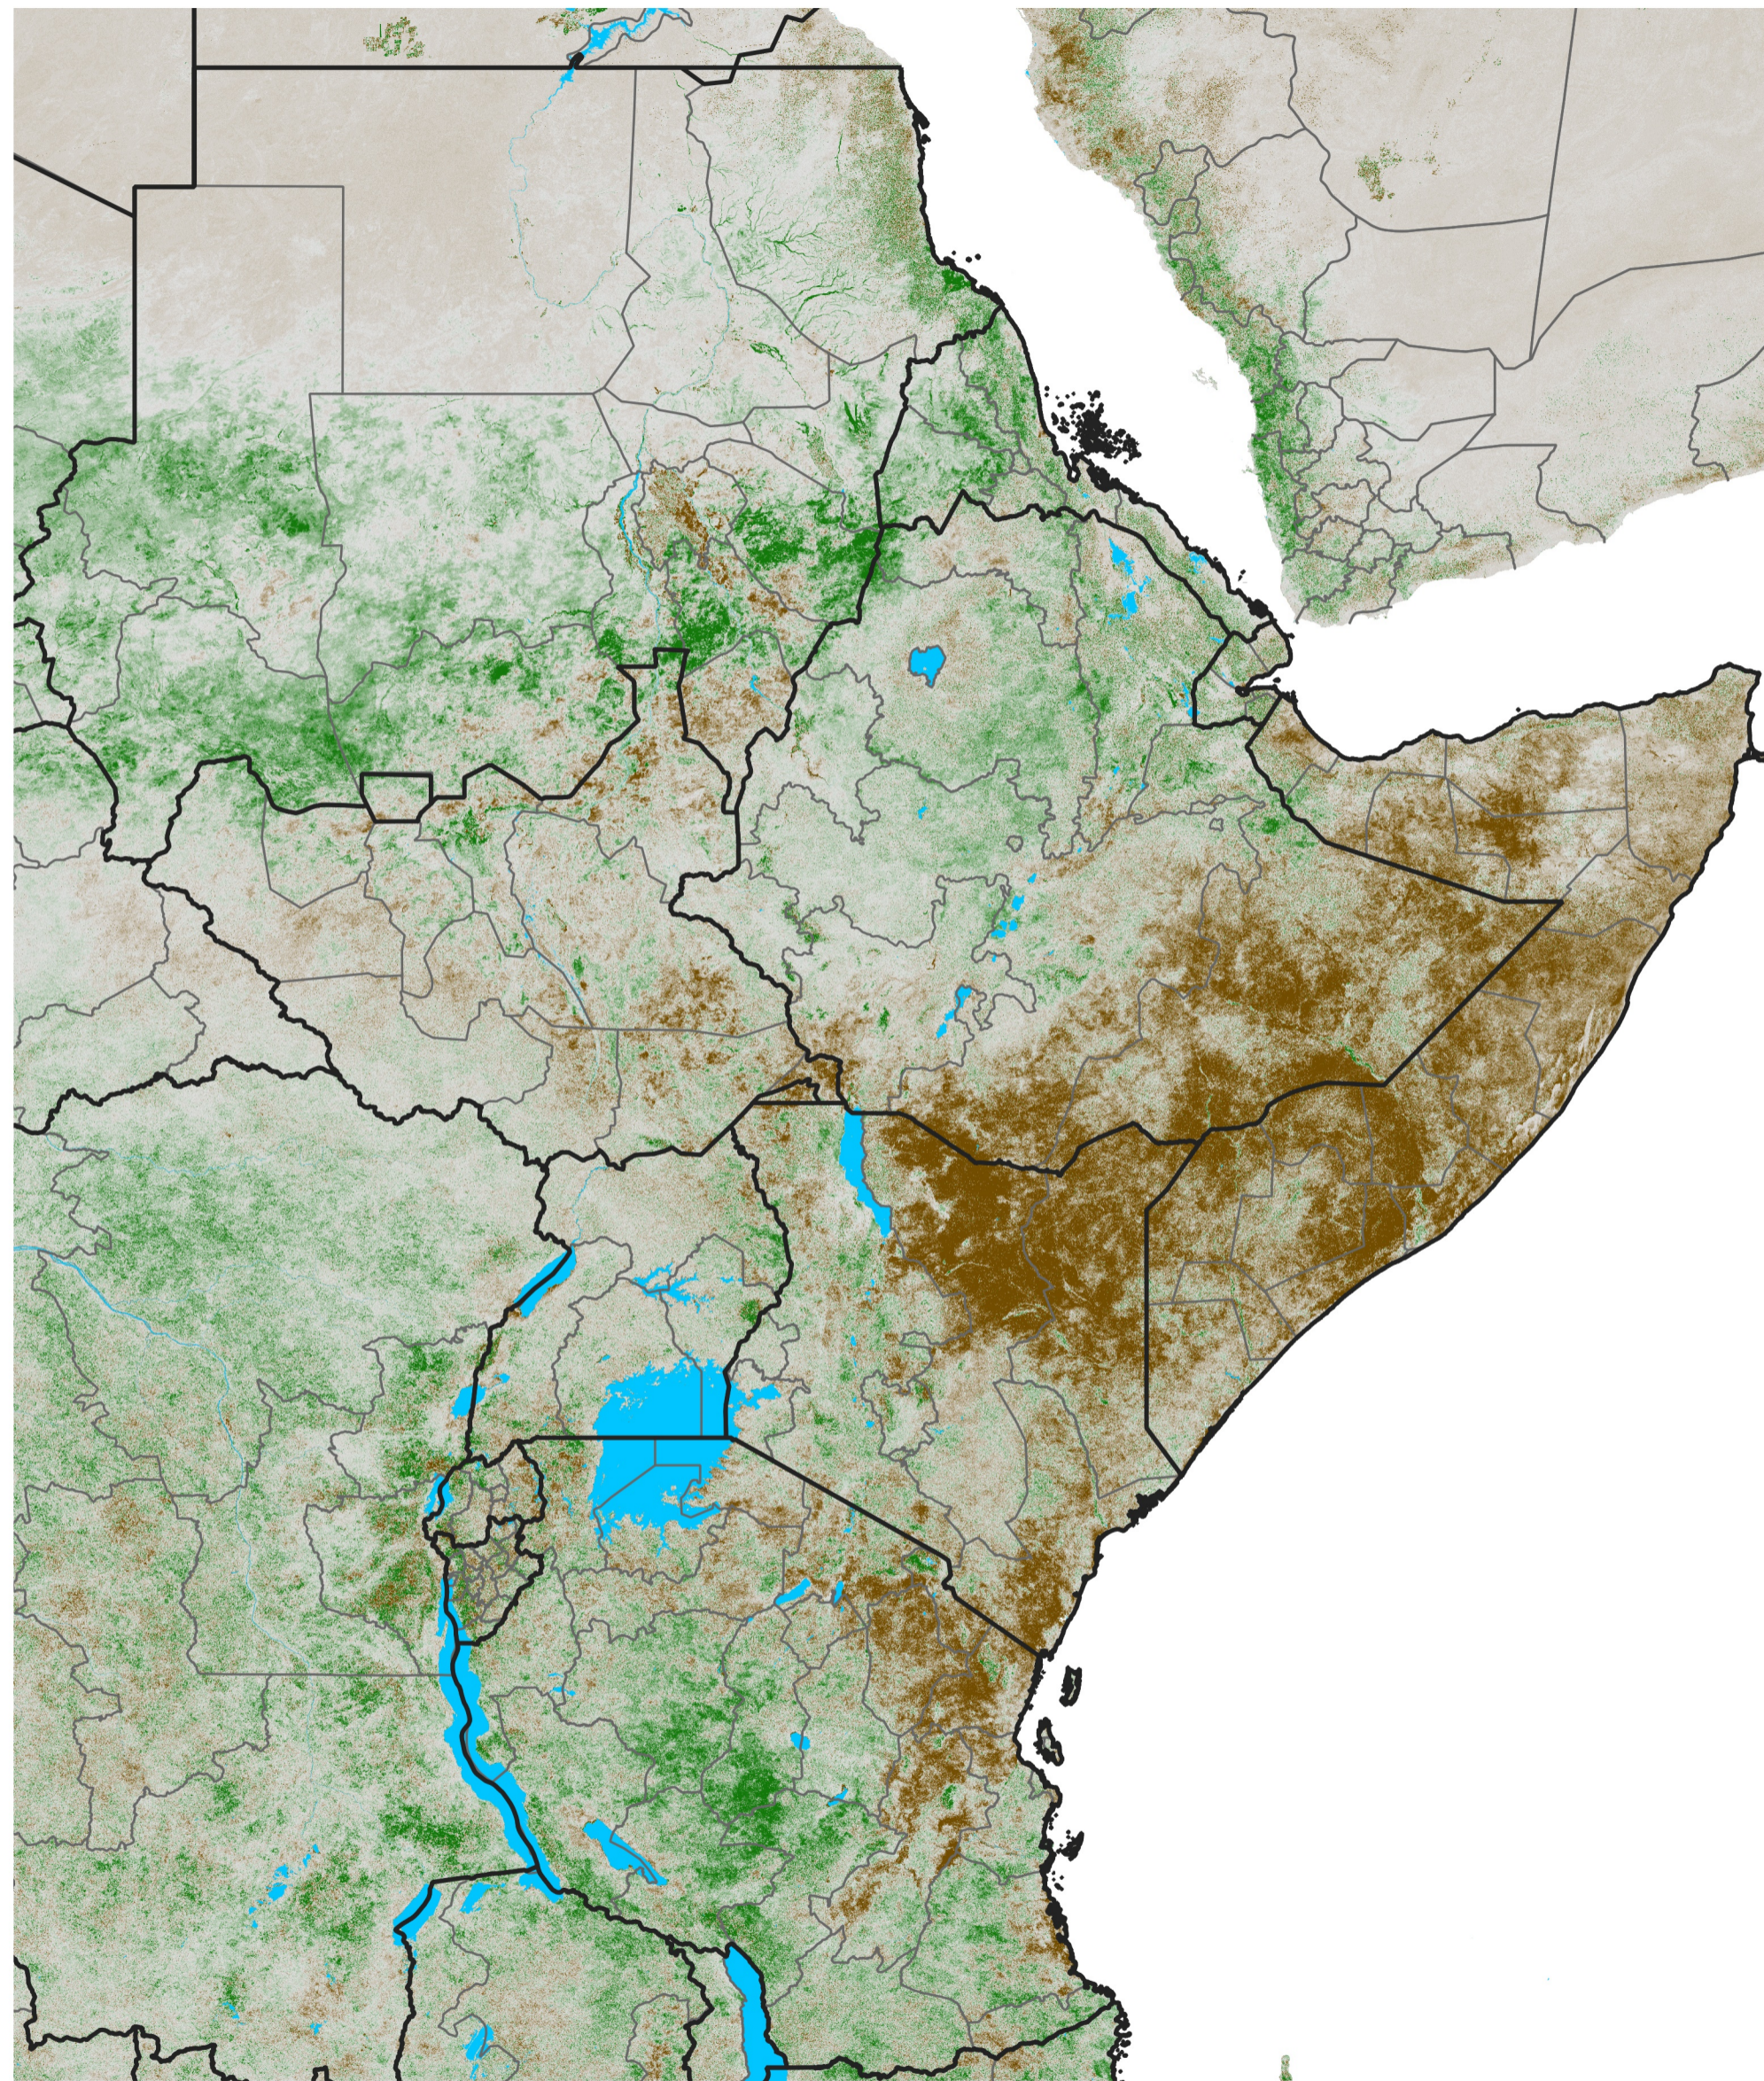

# East Africa NDVI Difference

2024 minus 2023

Period 66 / Nov 21 - 30, 2024

## NDVI Difference

< -0.3   -0.2   -0.1   -0.05   0.05   0.1   0.2   >0.3

Negative

No Difference

Positive