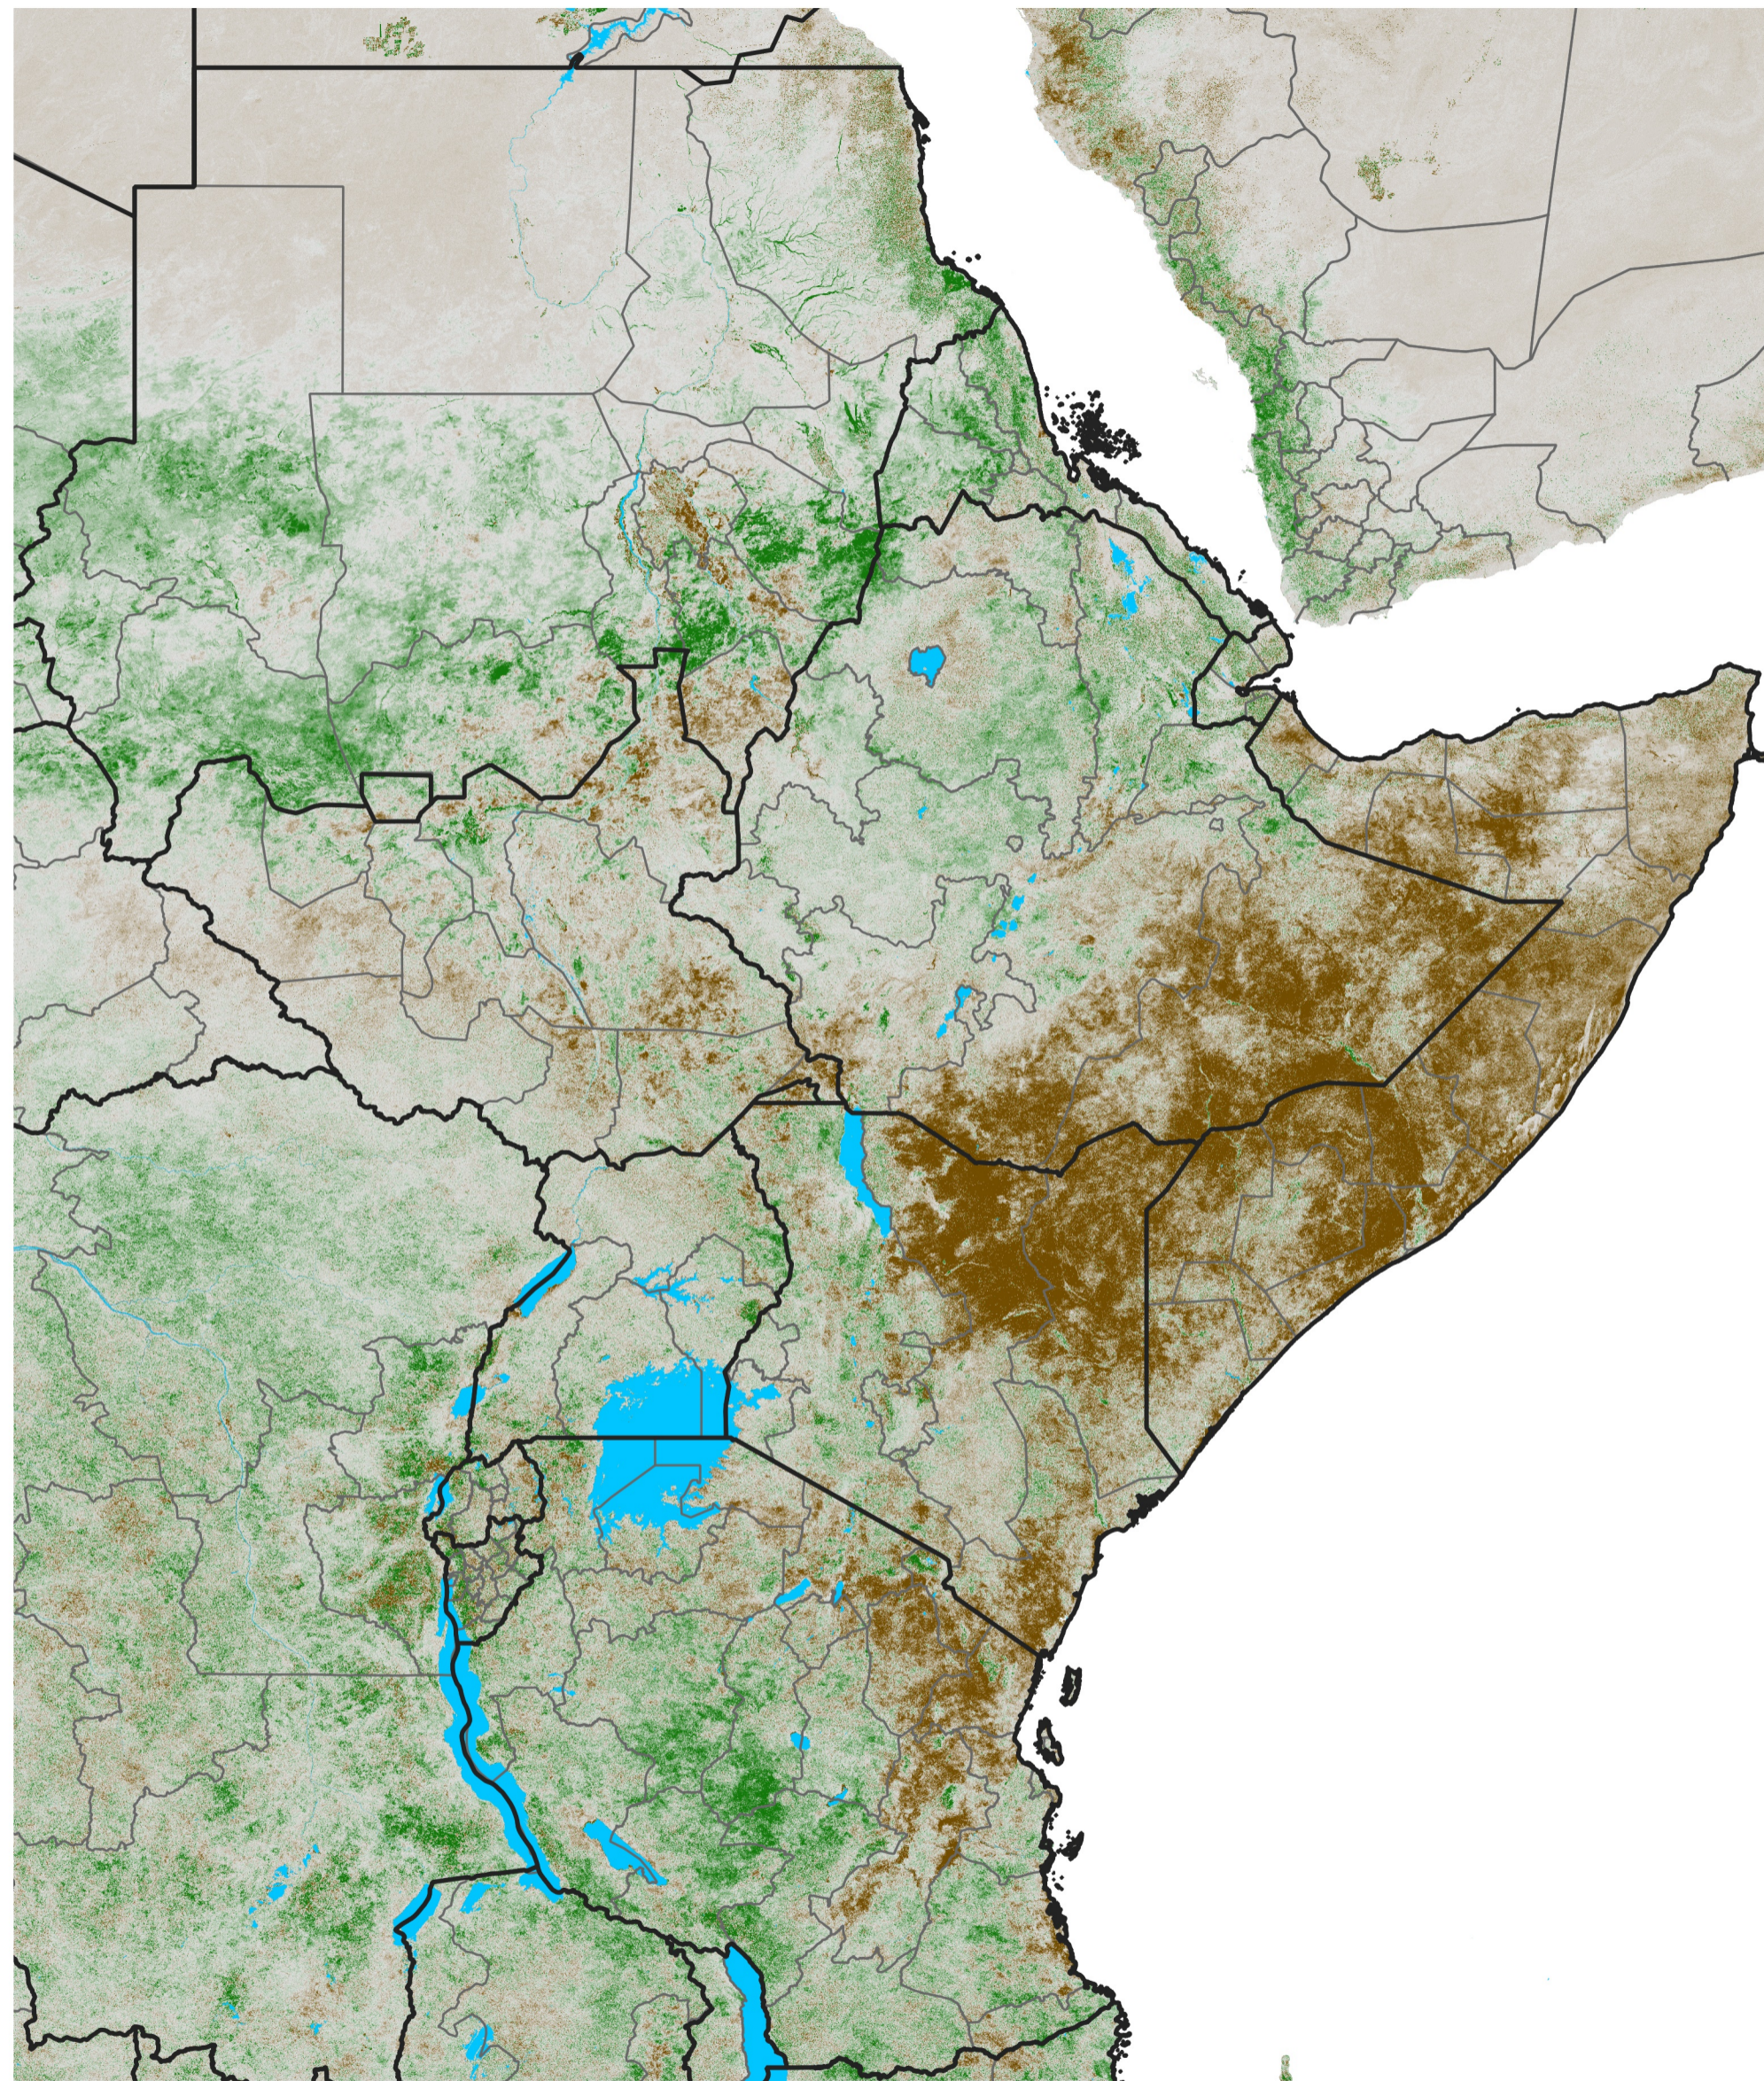

# East Africa NDVI Difference

2024 minus 2023

Period 67 / Nov 26 - Dec 05, 2024

## NDVI Difference

< -0.3   -0.2   -0.1   -0.05   0.05   0.1   0.2   >0.3

Negative

No Difference

Positive