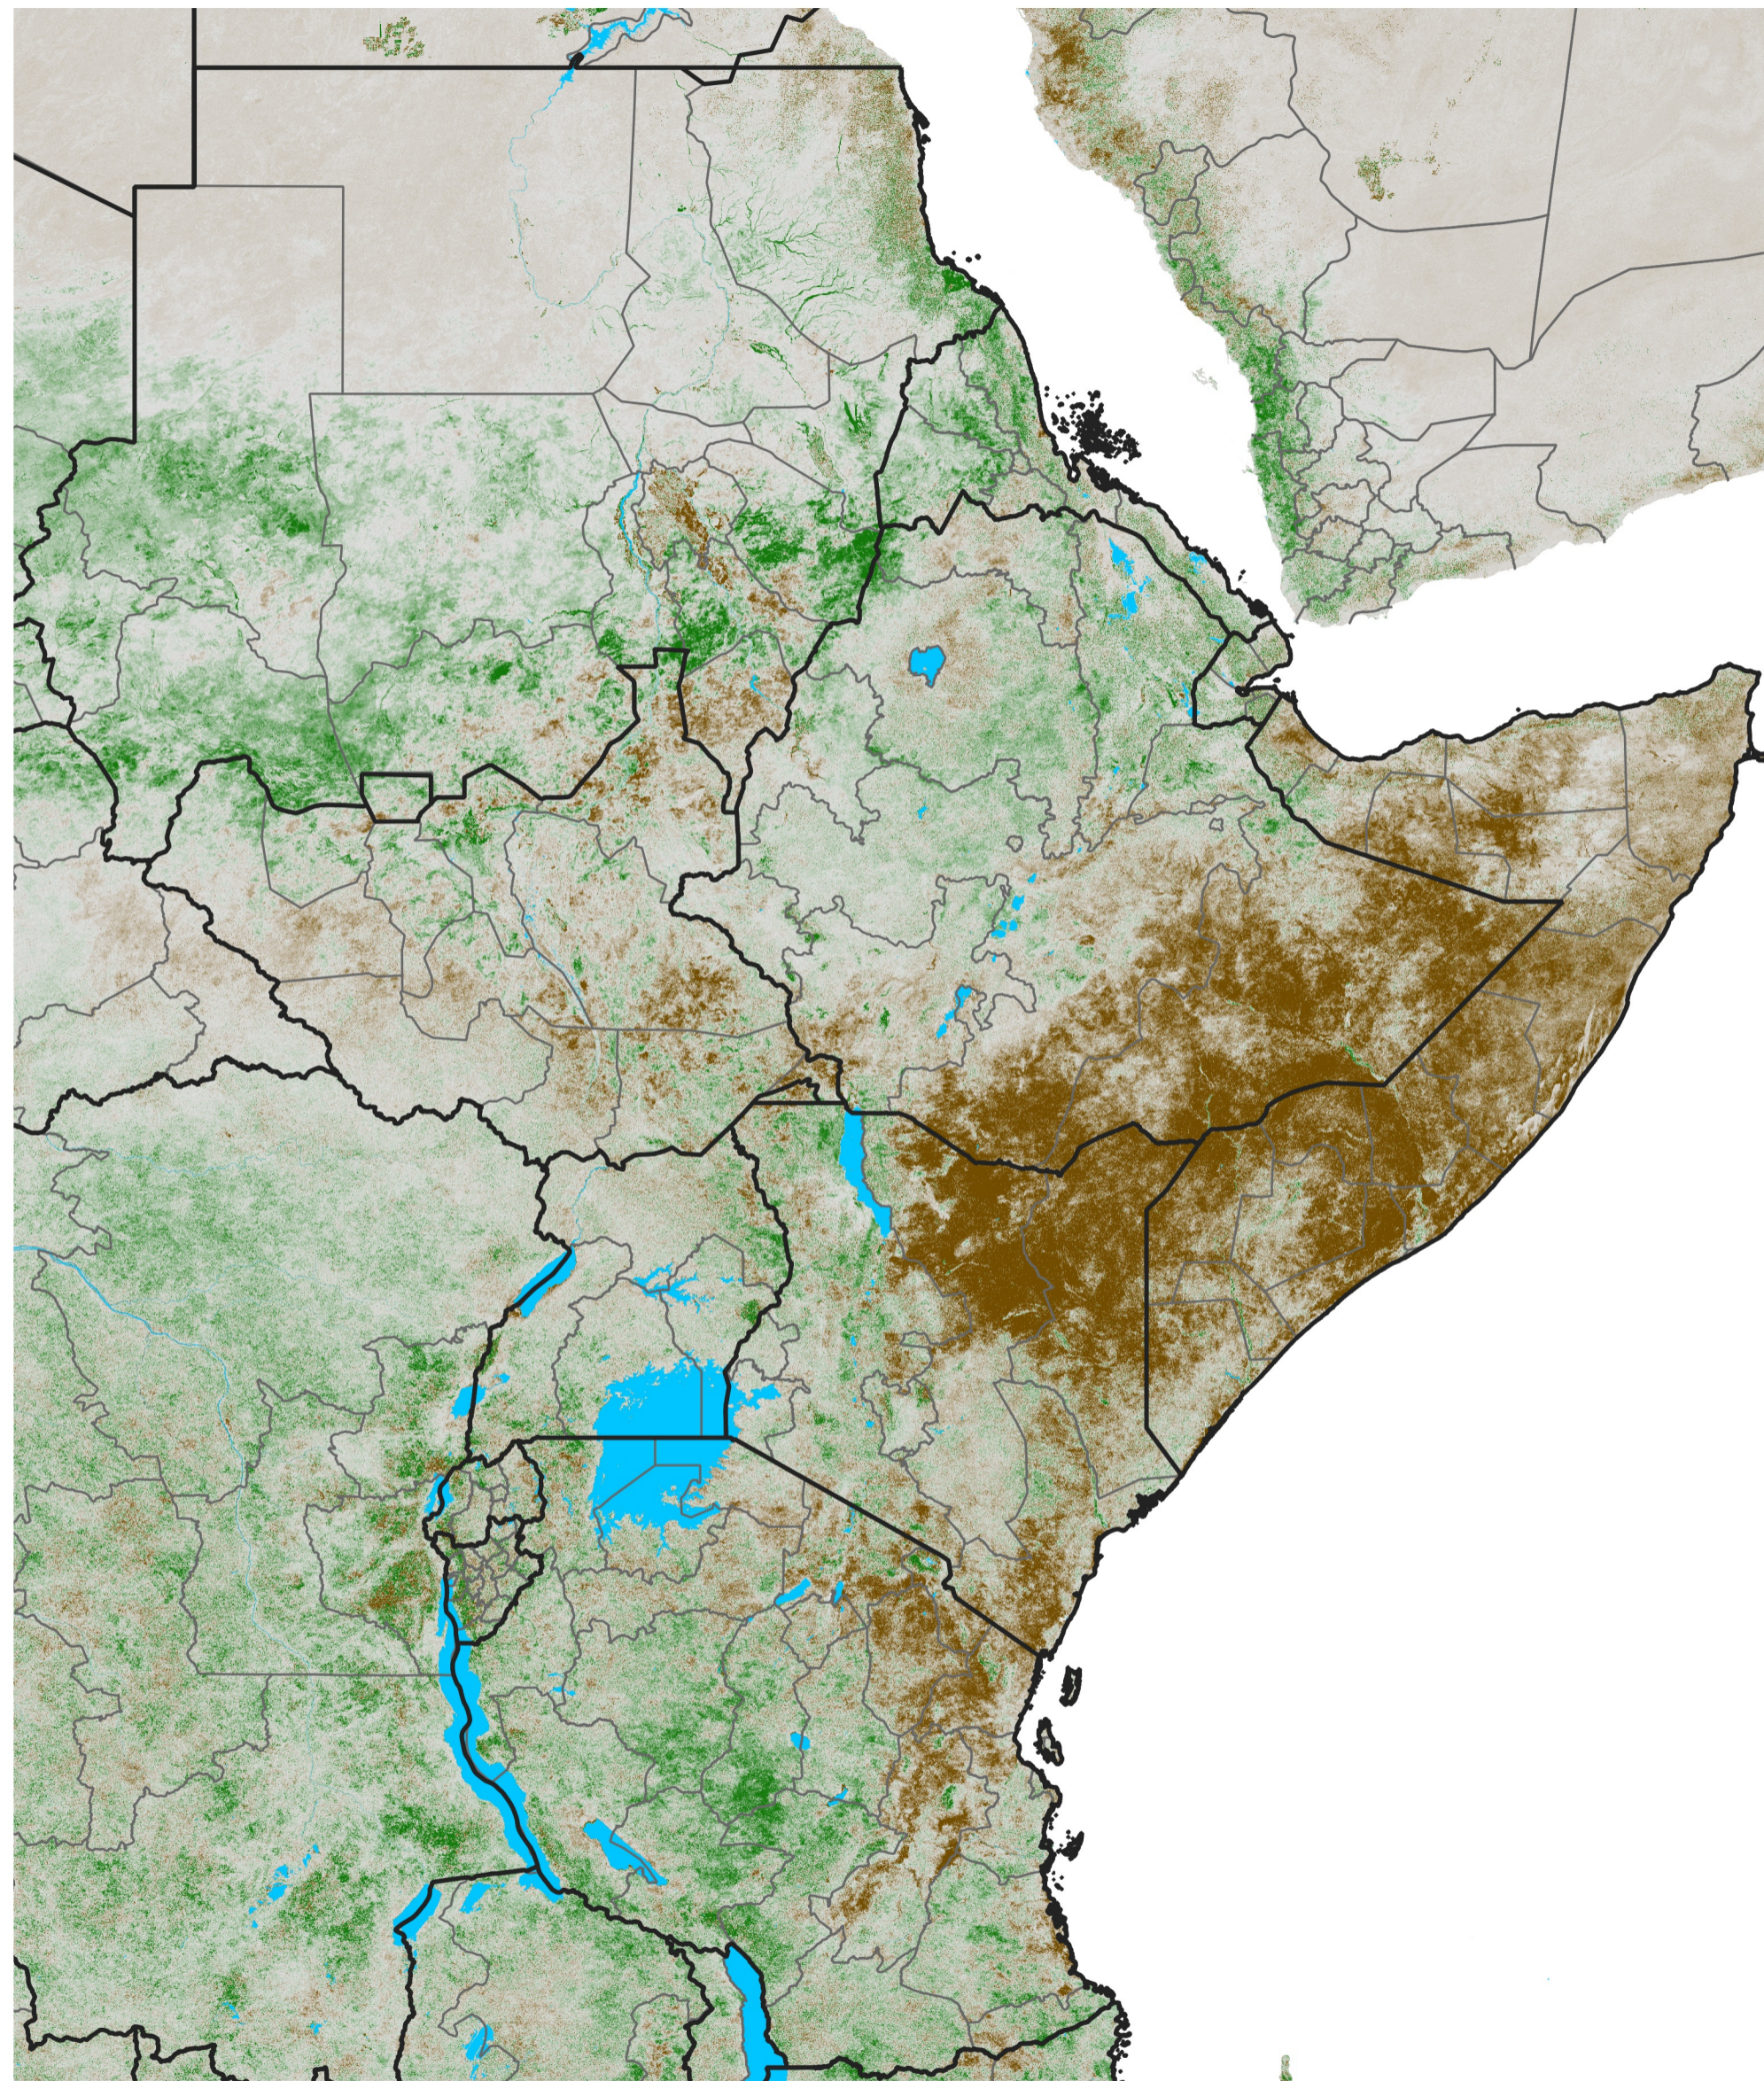

East Africa NDVI Difference

2024 minus 2023

Period 68 / Dec 01 - 10, 2024

NDVI Difference

< -0.3 -0.2 -0.1 -0.05 0.05 0.1 0.2 >0.3

Negative

No Difference

Positive