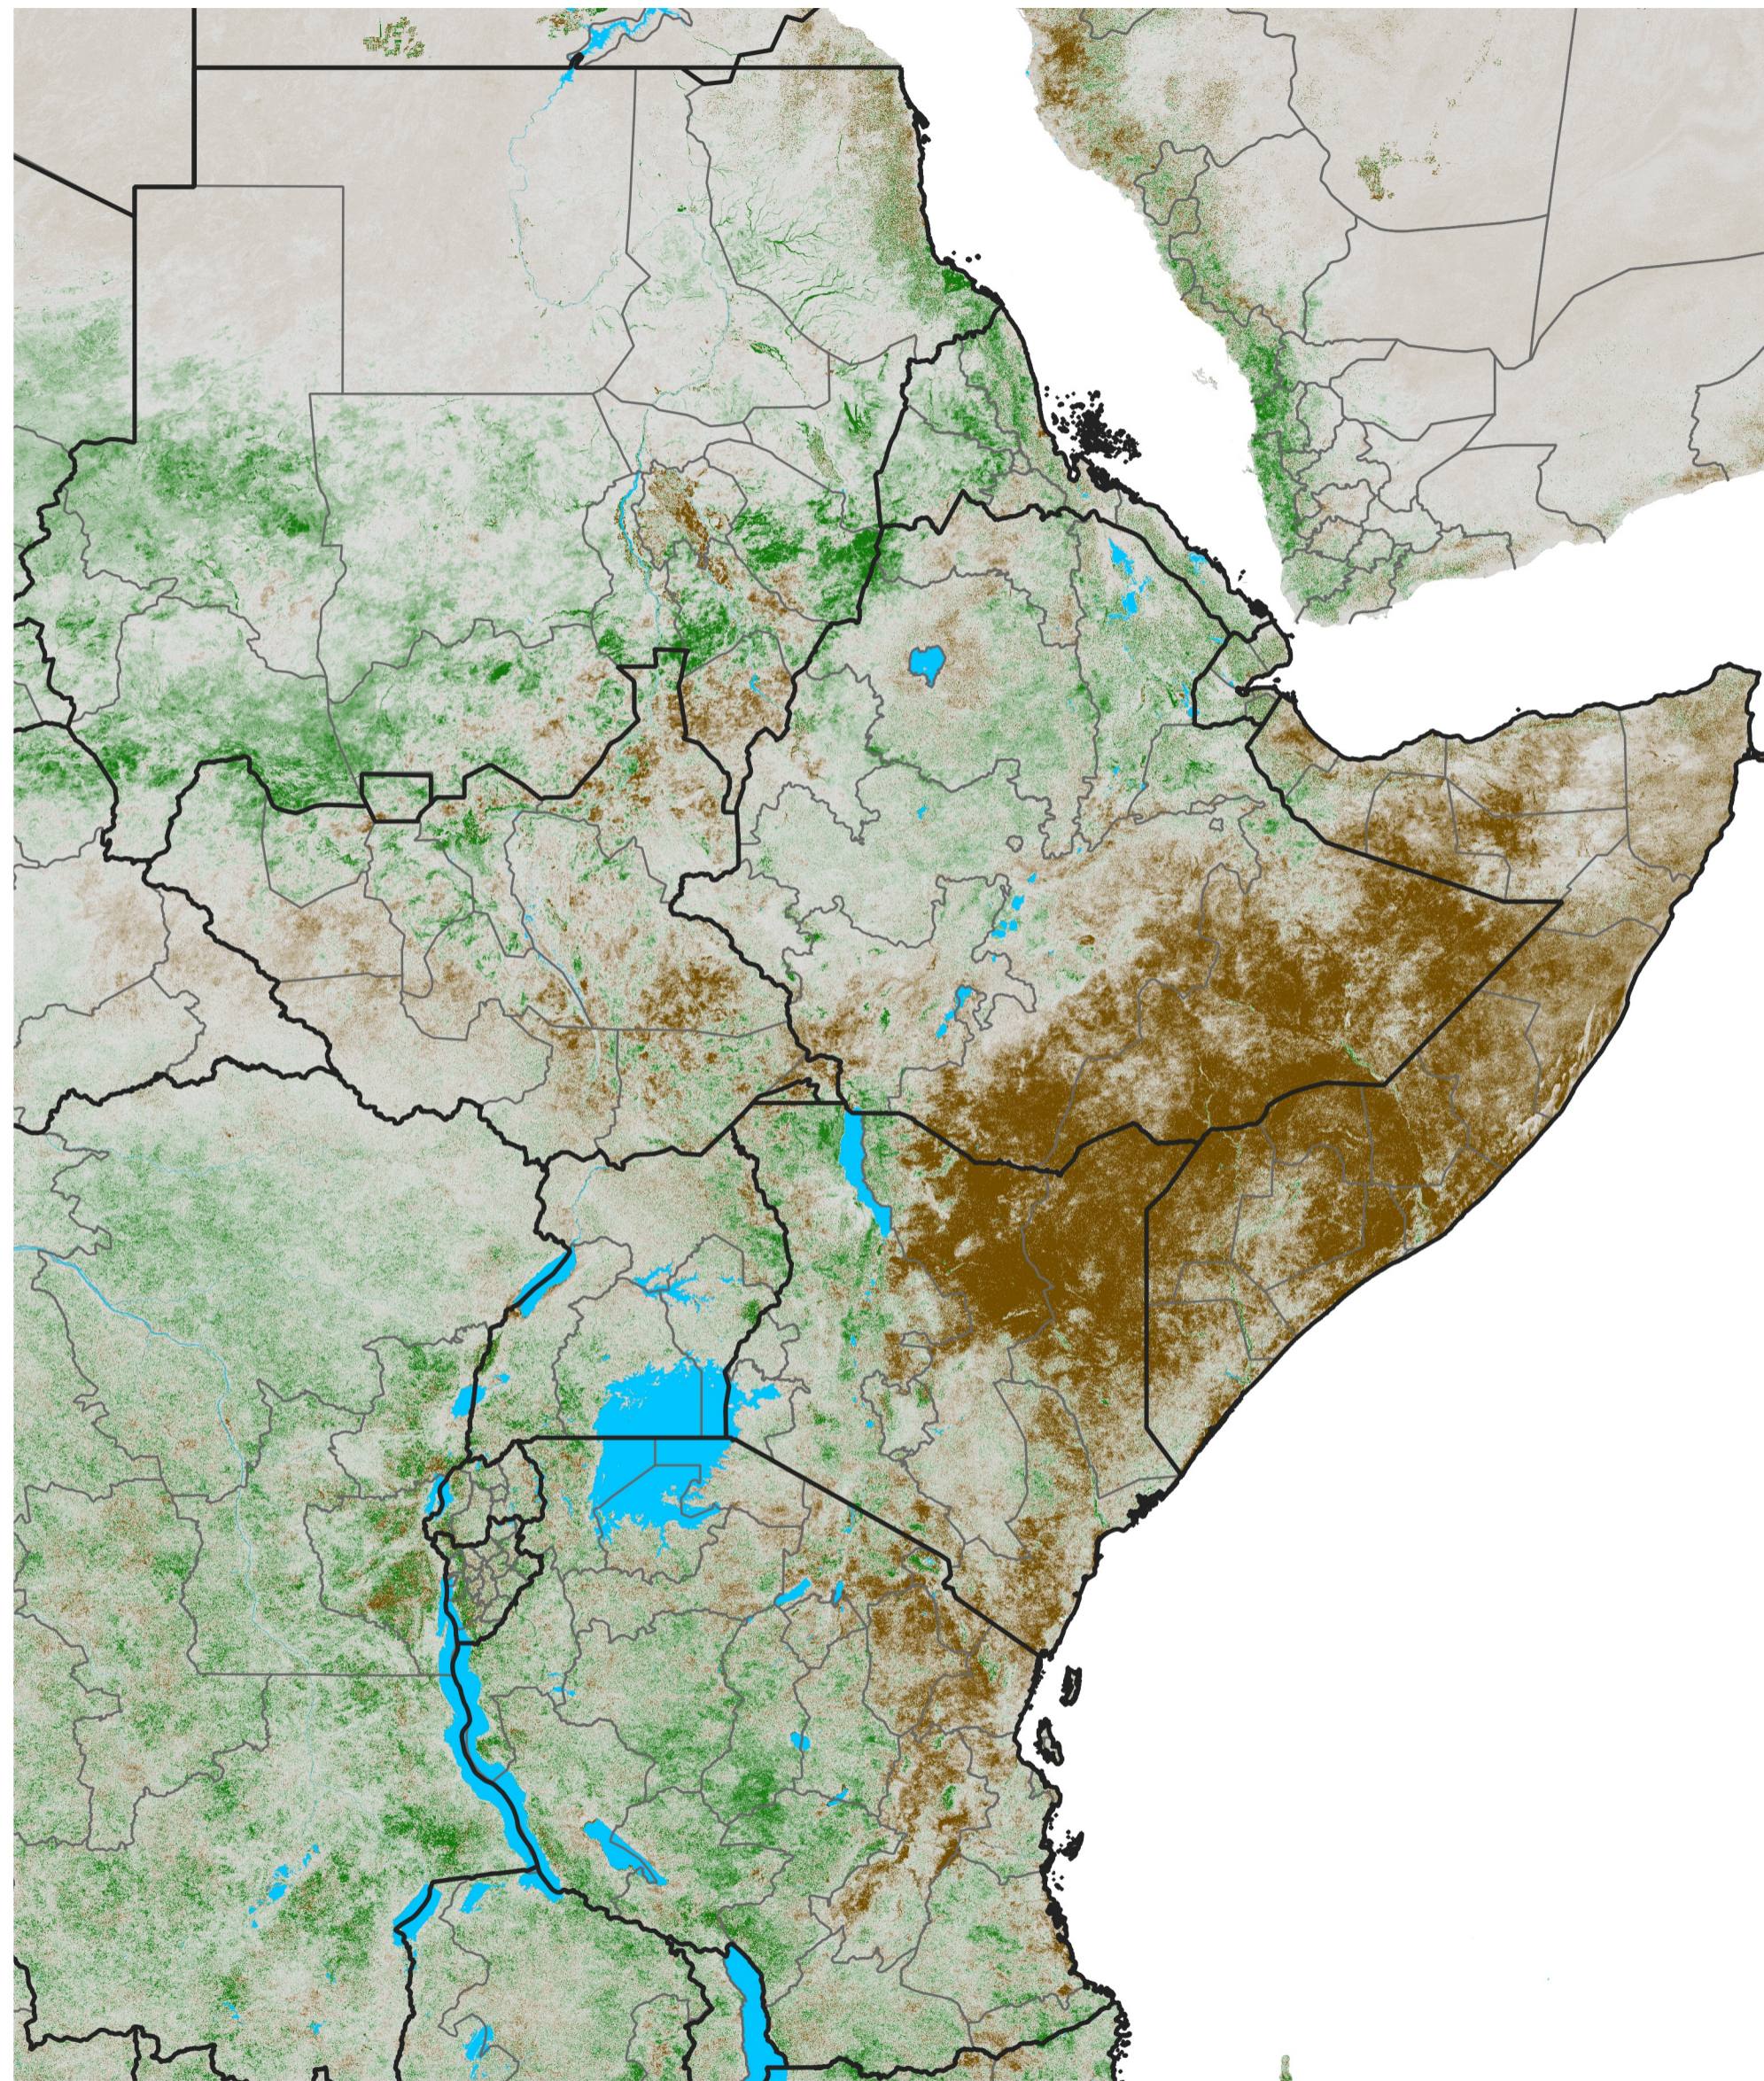

East Africa NDVI Difference

2024 minus 2023

Period 69 / Dec 06 - 15, 2024

NDVI Difference

< -0.3 -0.2 -0.1 -0.05 0.05 0.1 0.2 >0.3

Negative

No Difference

Positive