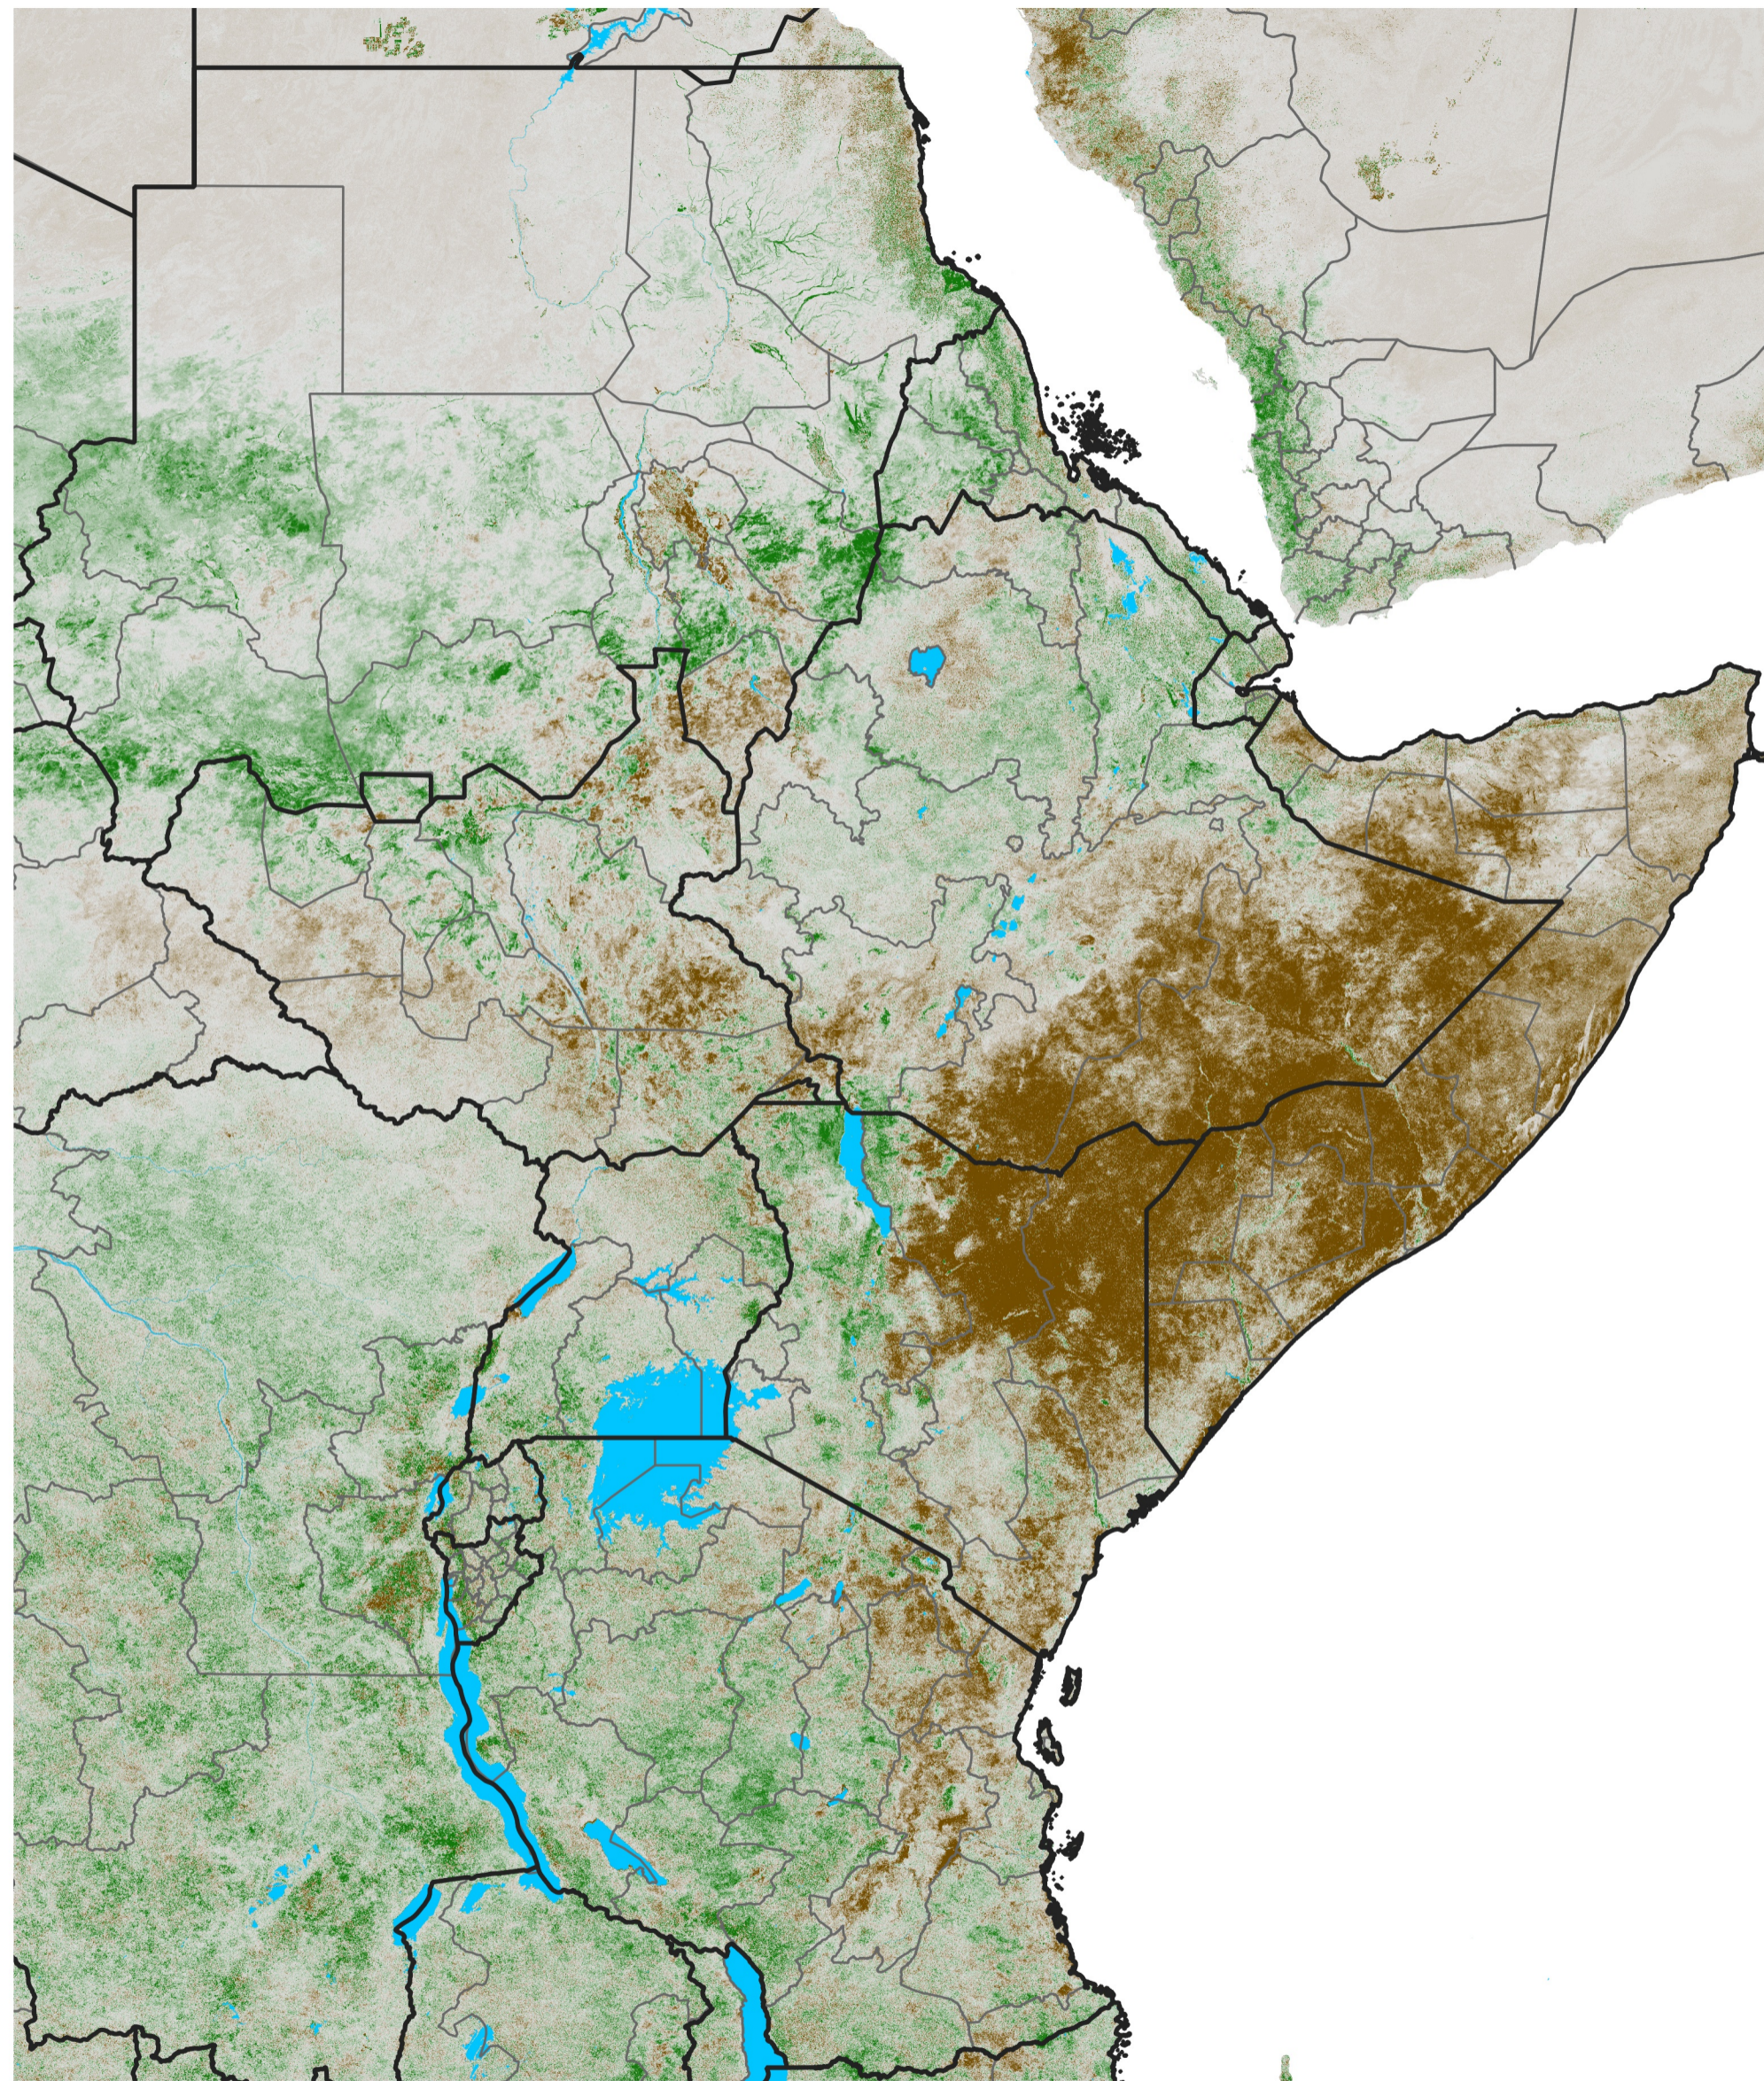

East Africa NDVI Difference

2024 minus 2023

Period 70 / Dec 11 - 20, 2024

NDVI Difference

< -0.3 -0.2 -0.1 -0.05 0.05 0.1 0.2 >0.3

Negative

No Difference

Positive