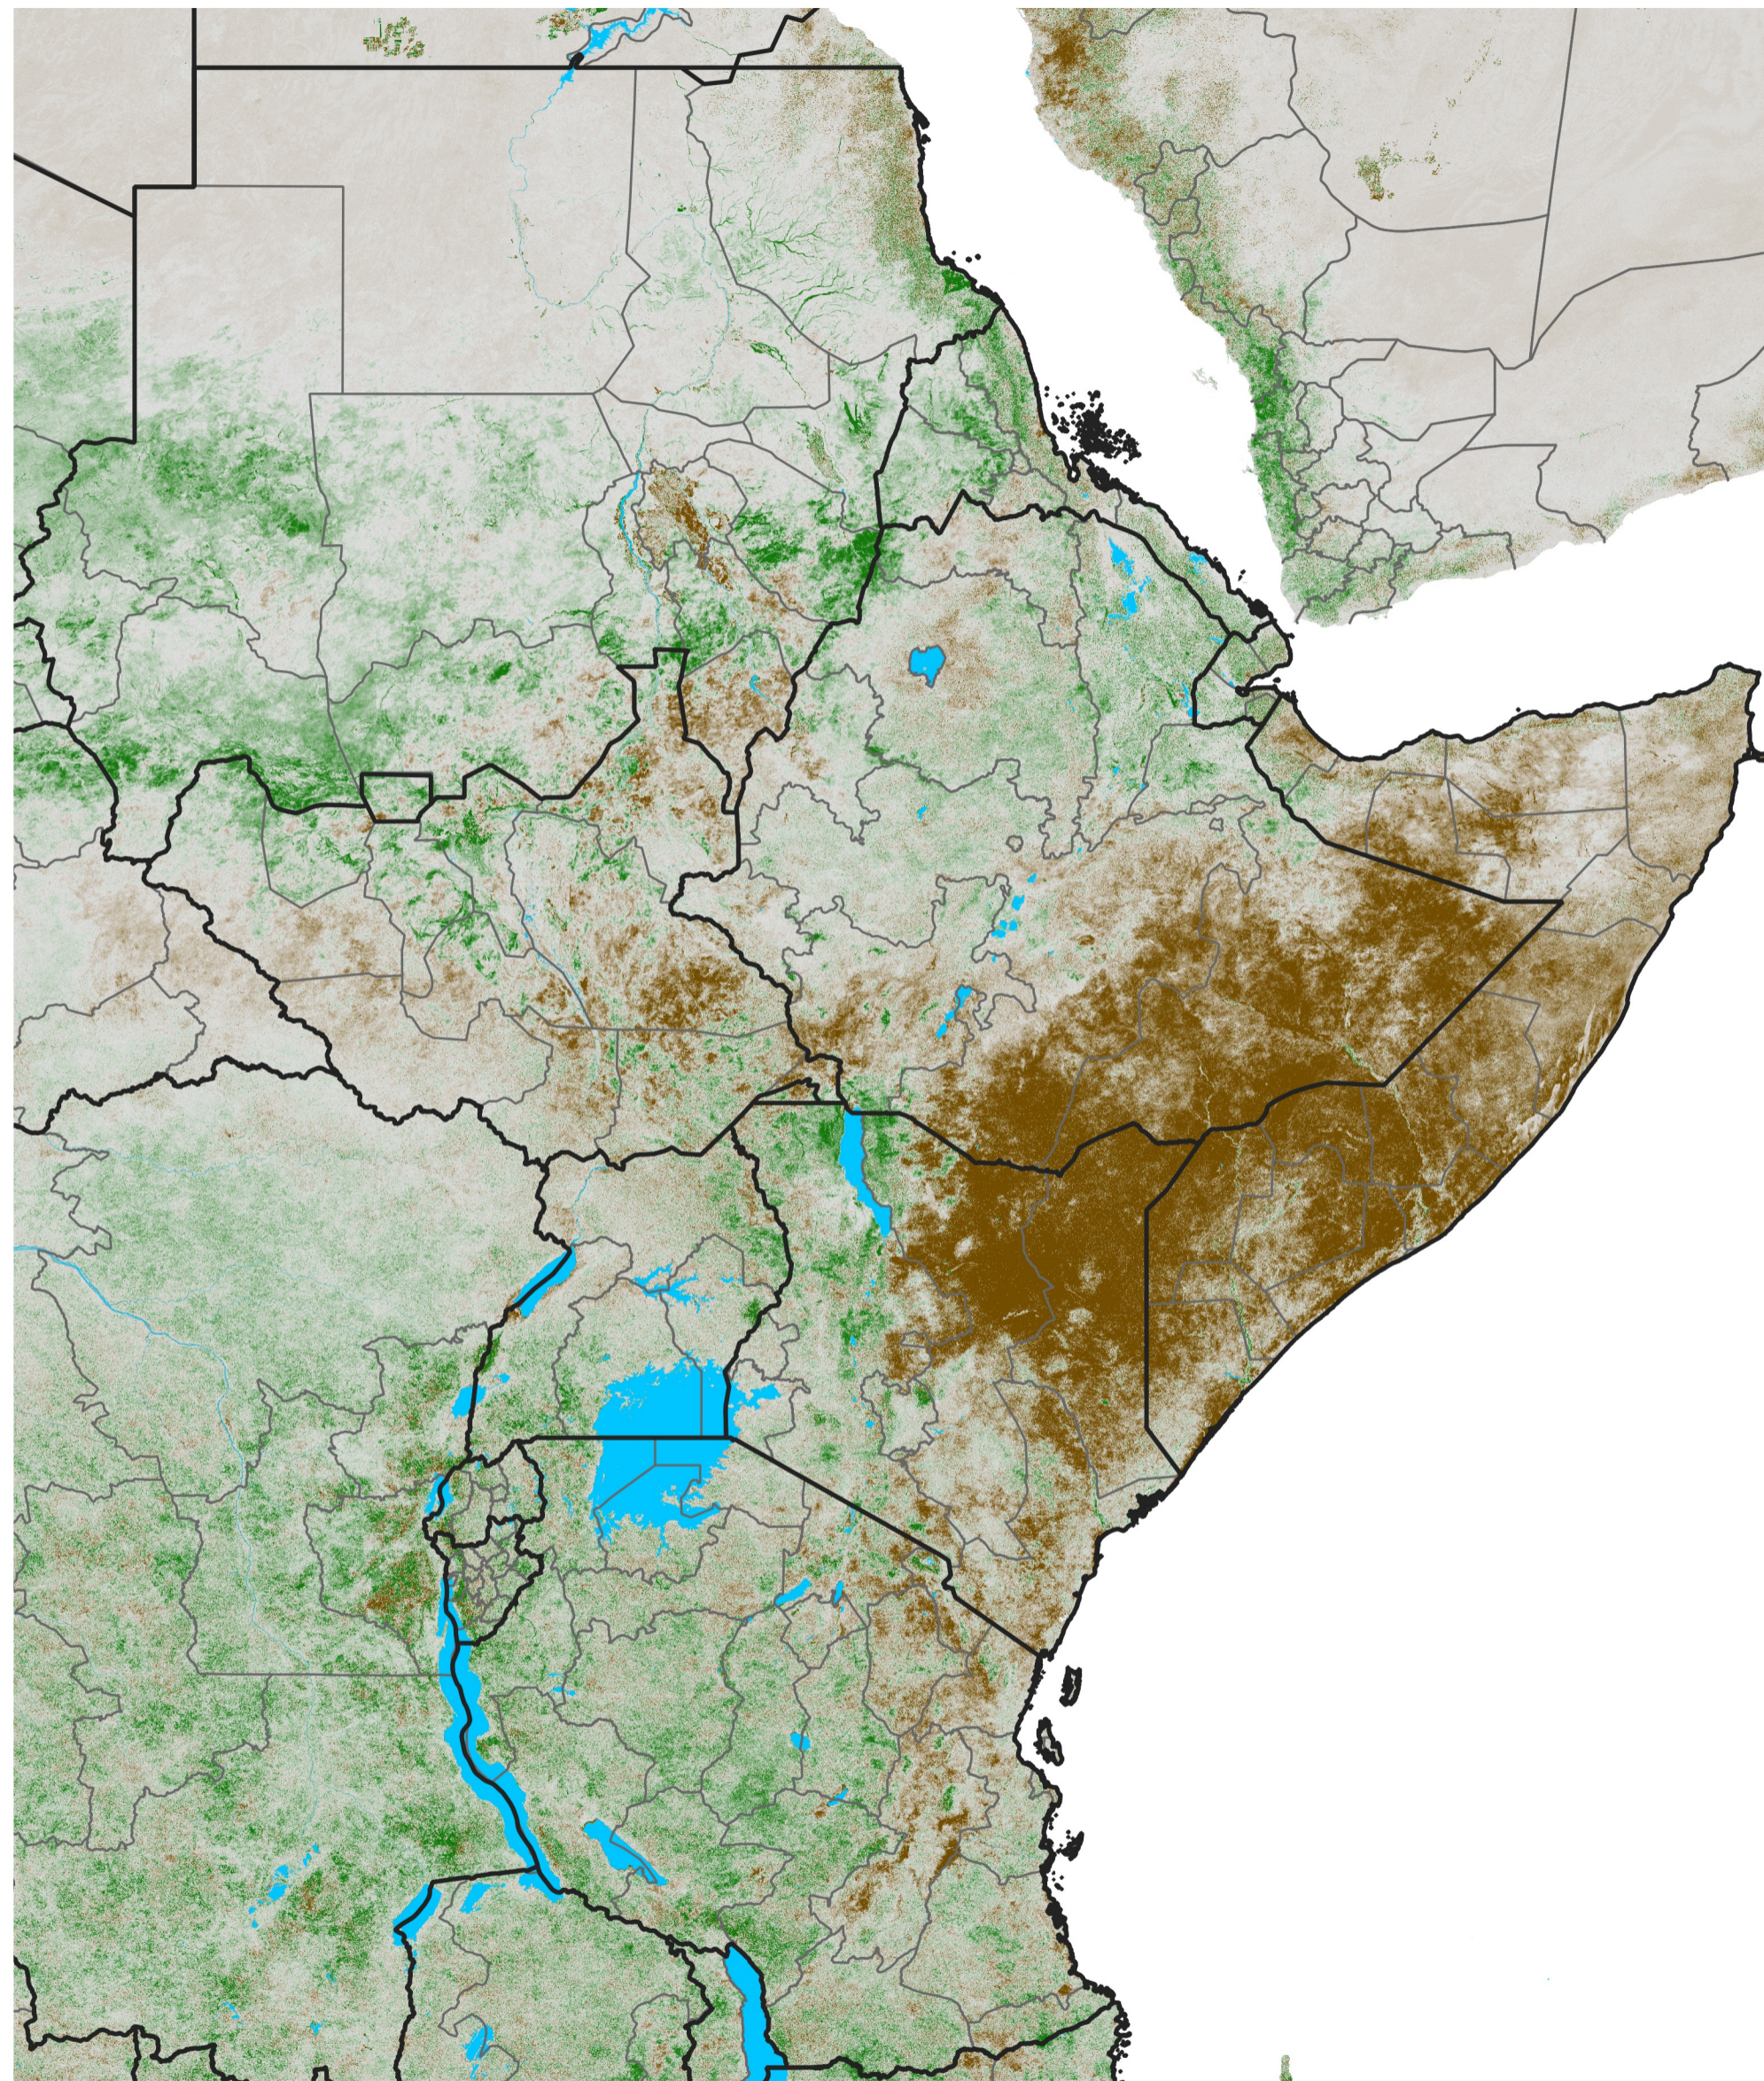

# East Africa NDVI Difference

2024 minus 2023

Period 71 / Dec 16 - 25, 2024

## NDVI Difference

< -0.3   -0.2   -0.1   -0.05   0.05   0.1   0.2   >0.3

Negative

No Difference

Positive