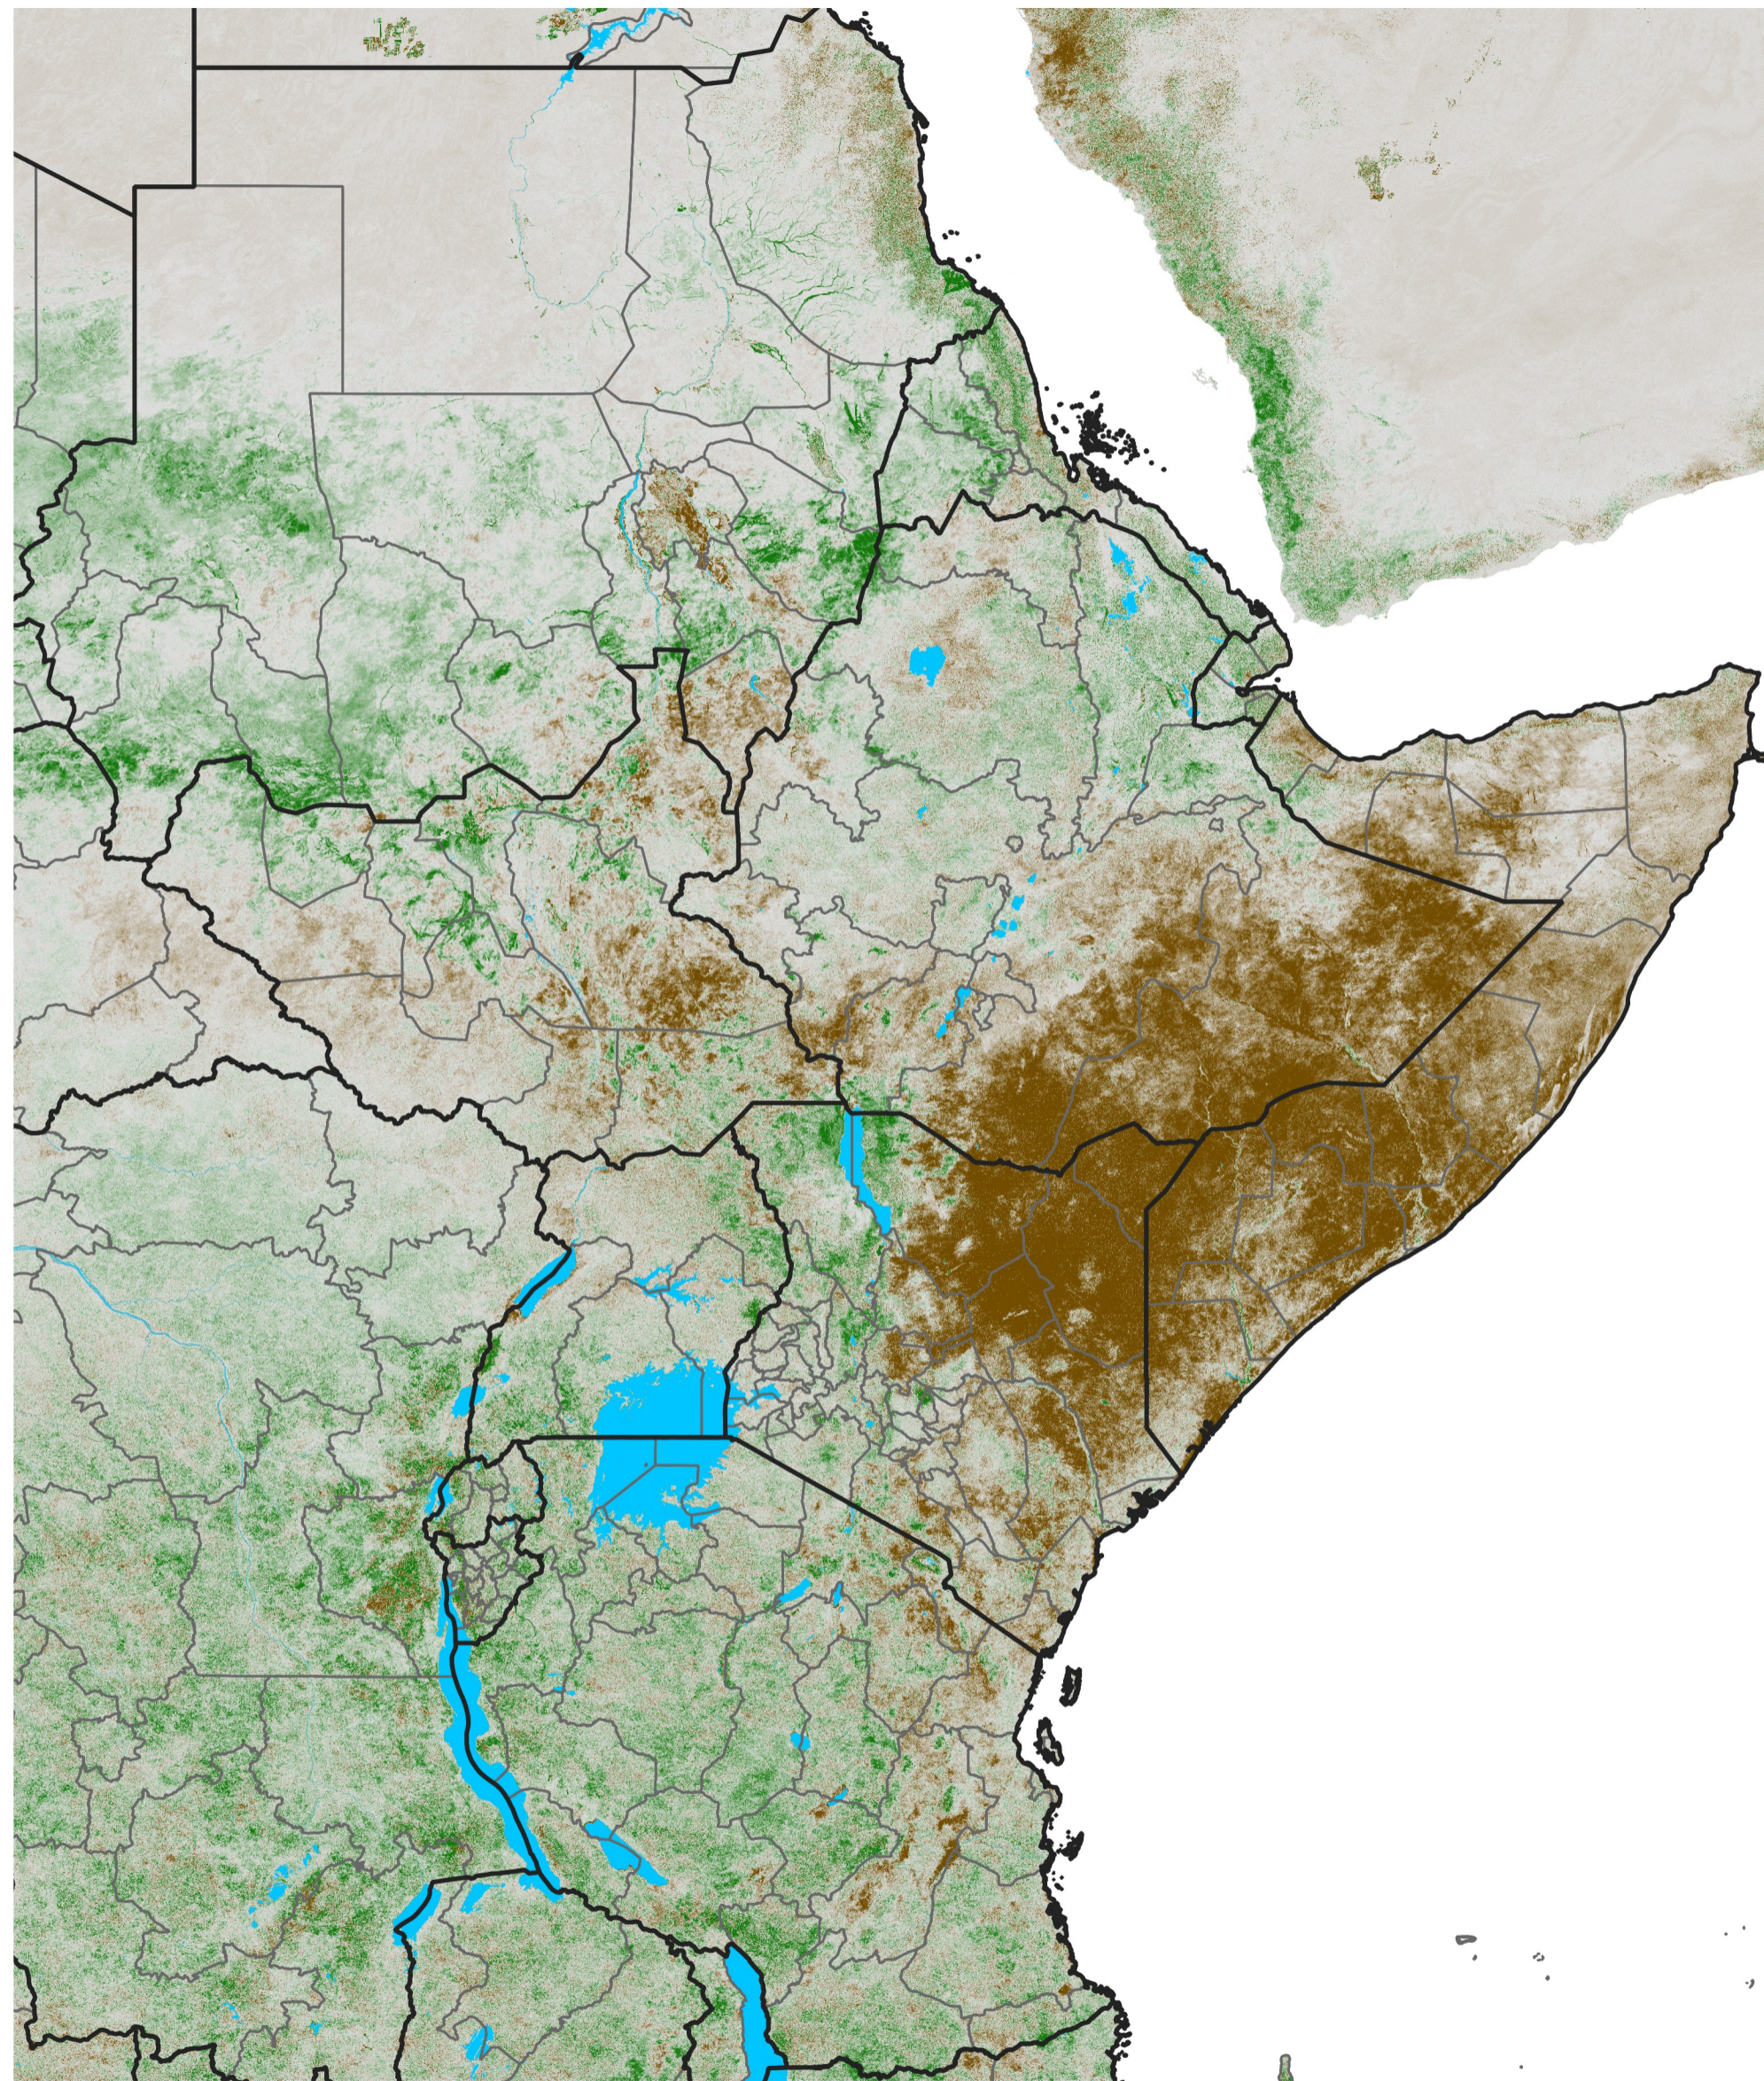

# East Africa NDVI Difference

2024 minus 2023

Period 72 / Dec 21 - 31, 2024

## NDVI Difference

< -0.3   -0.2   -0.1   -0.05   0.05   0.1   0.2   >0.3

Negative

No Difference

Positive