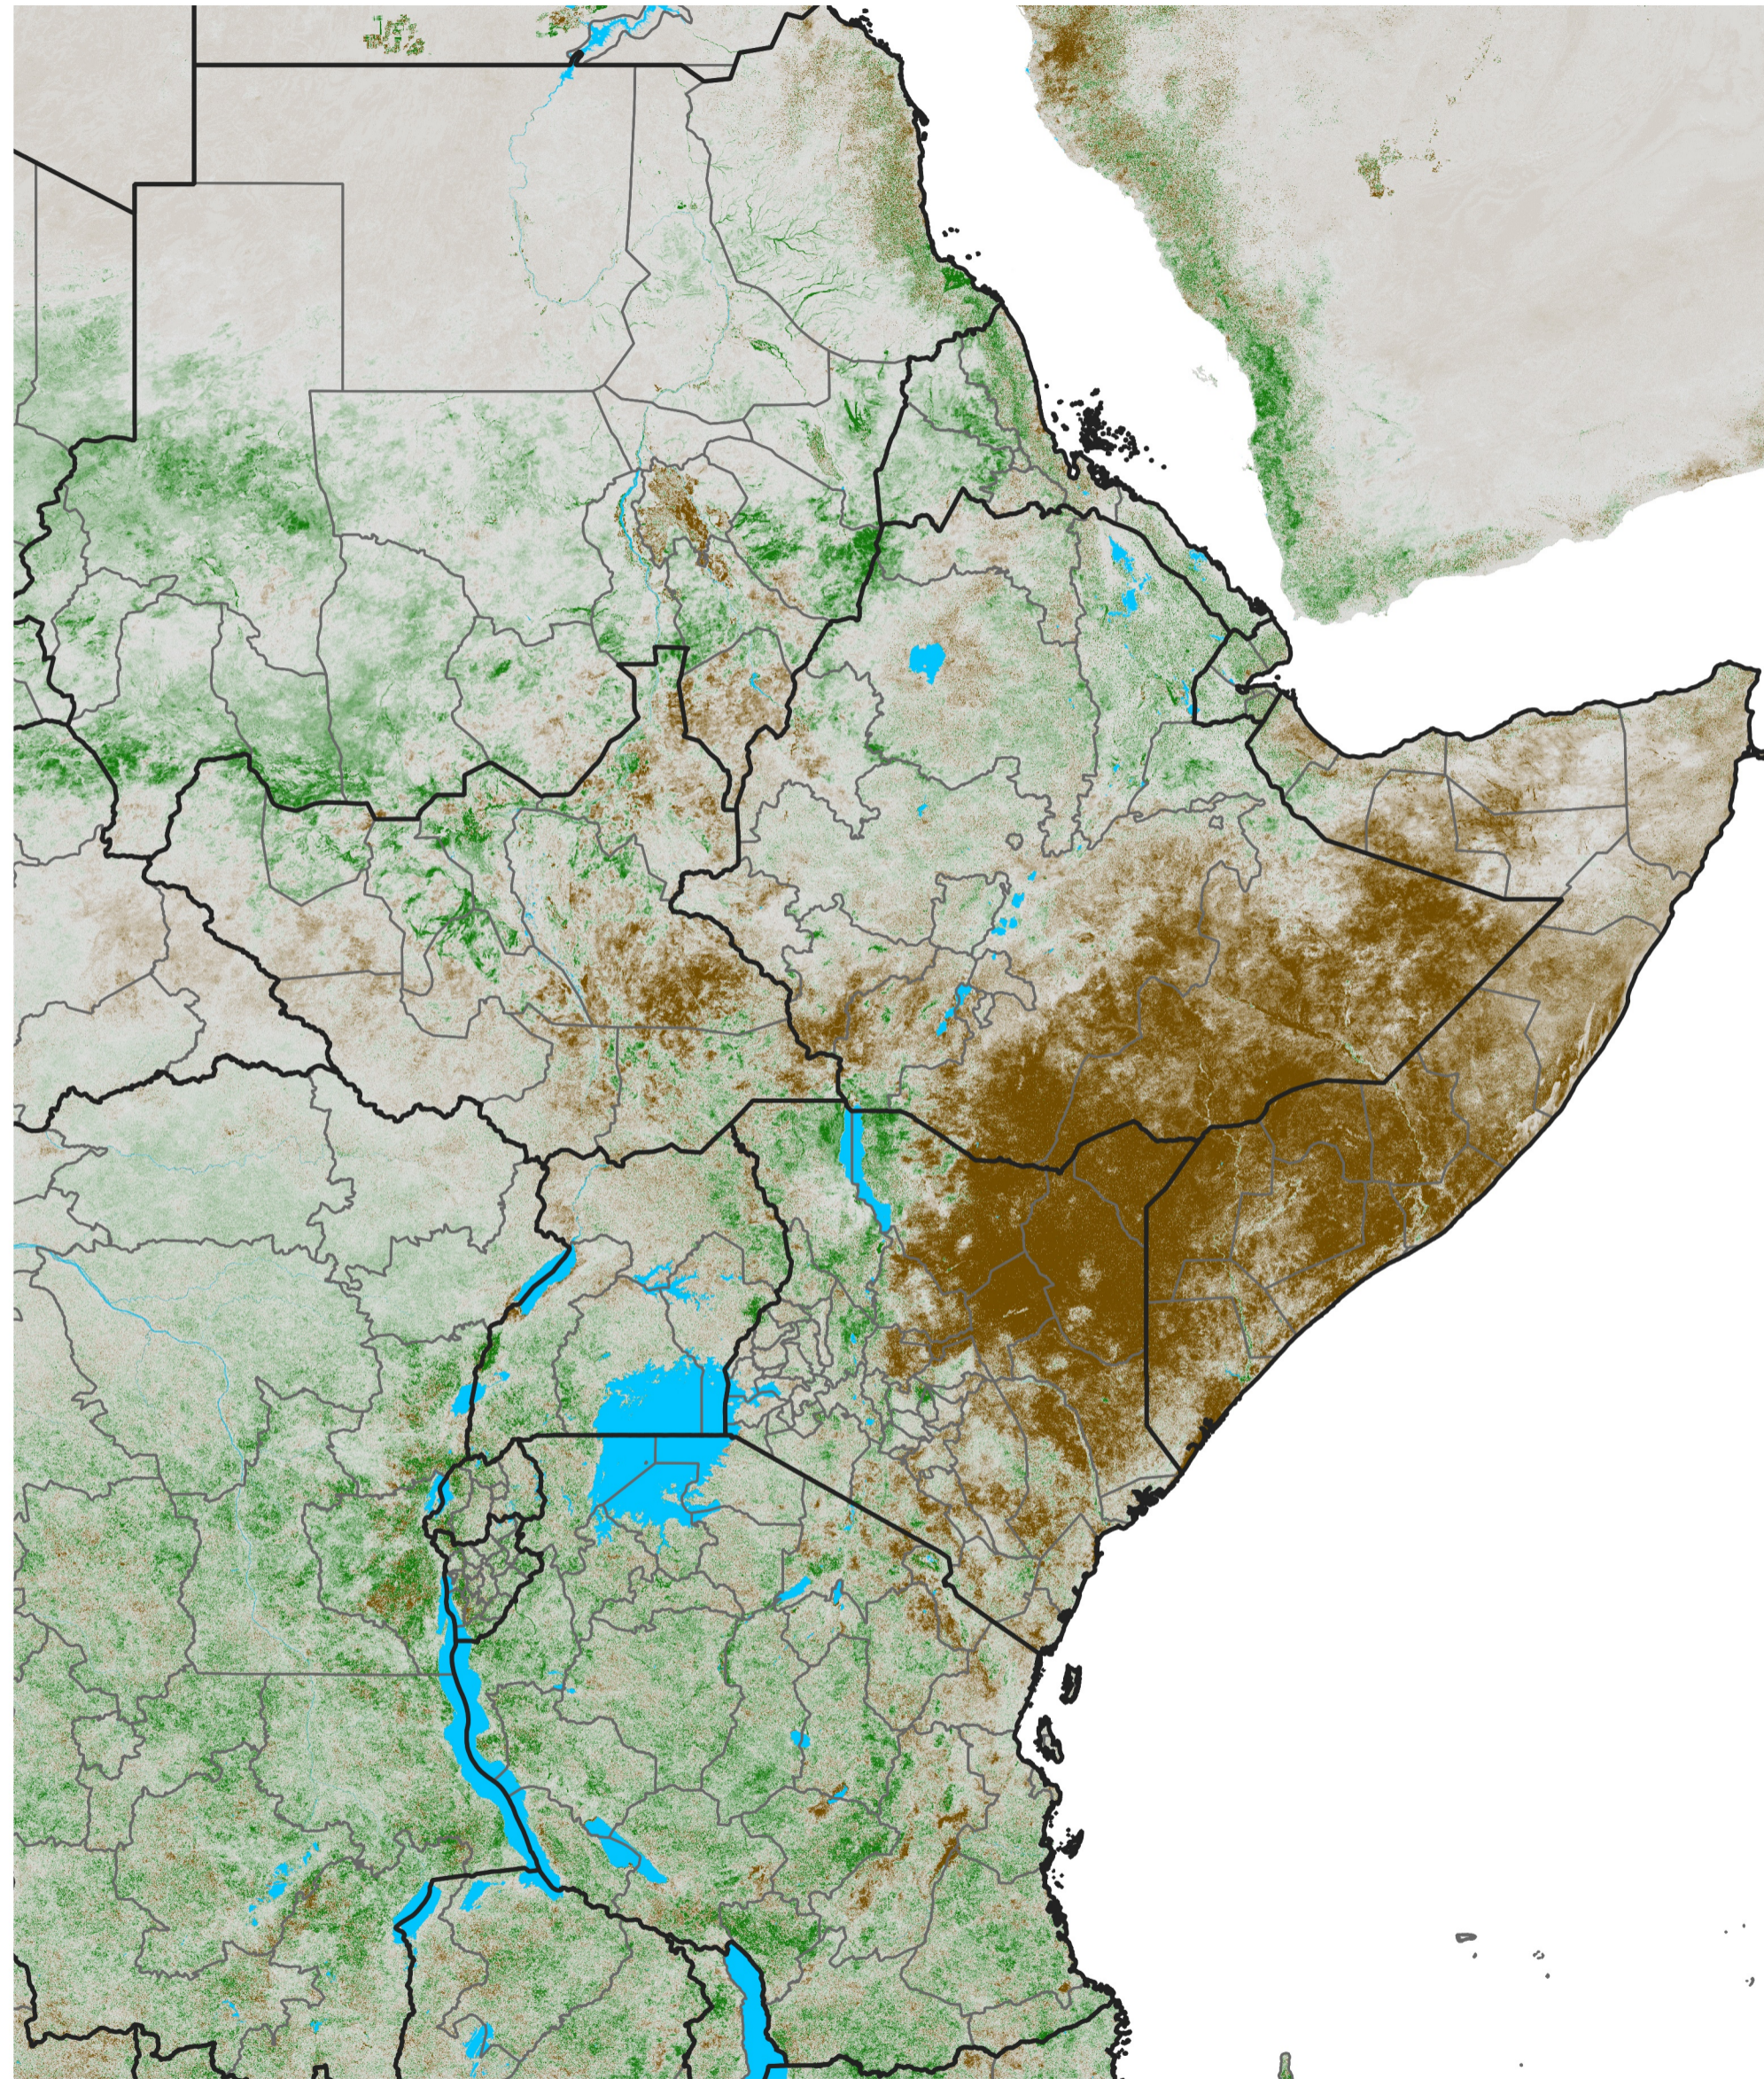

# East Africa NDVI Difference

2025 minus 2024

Period 01 / Dec 26, 2024 - Jan 05, 2025

## NDVI Difference

< -0.3   -0.2   -0.1   -0.05   0.05   0.1   0.2   >0.3

Negative

No Difference

Positive