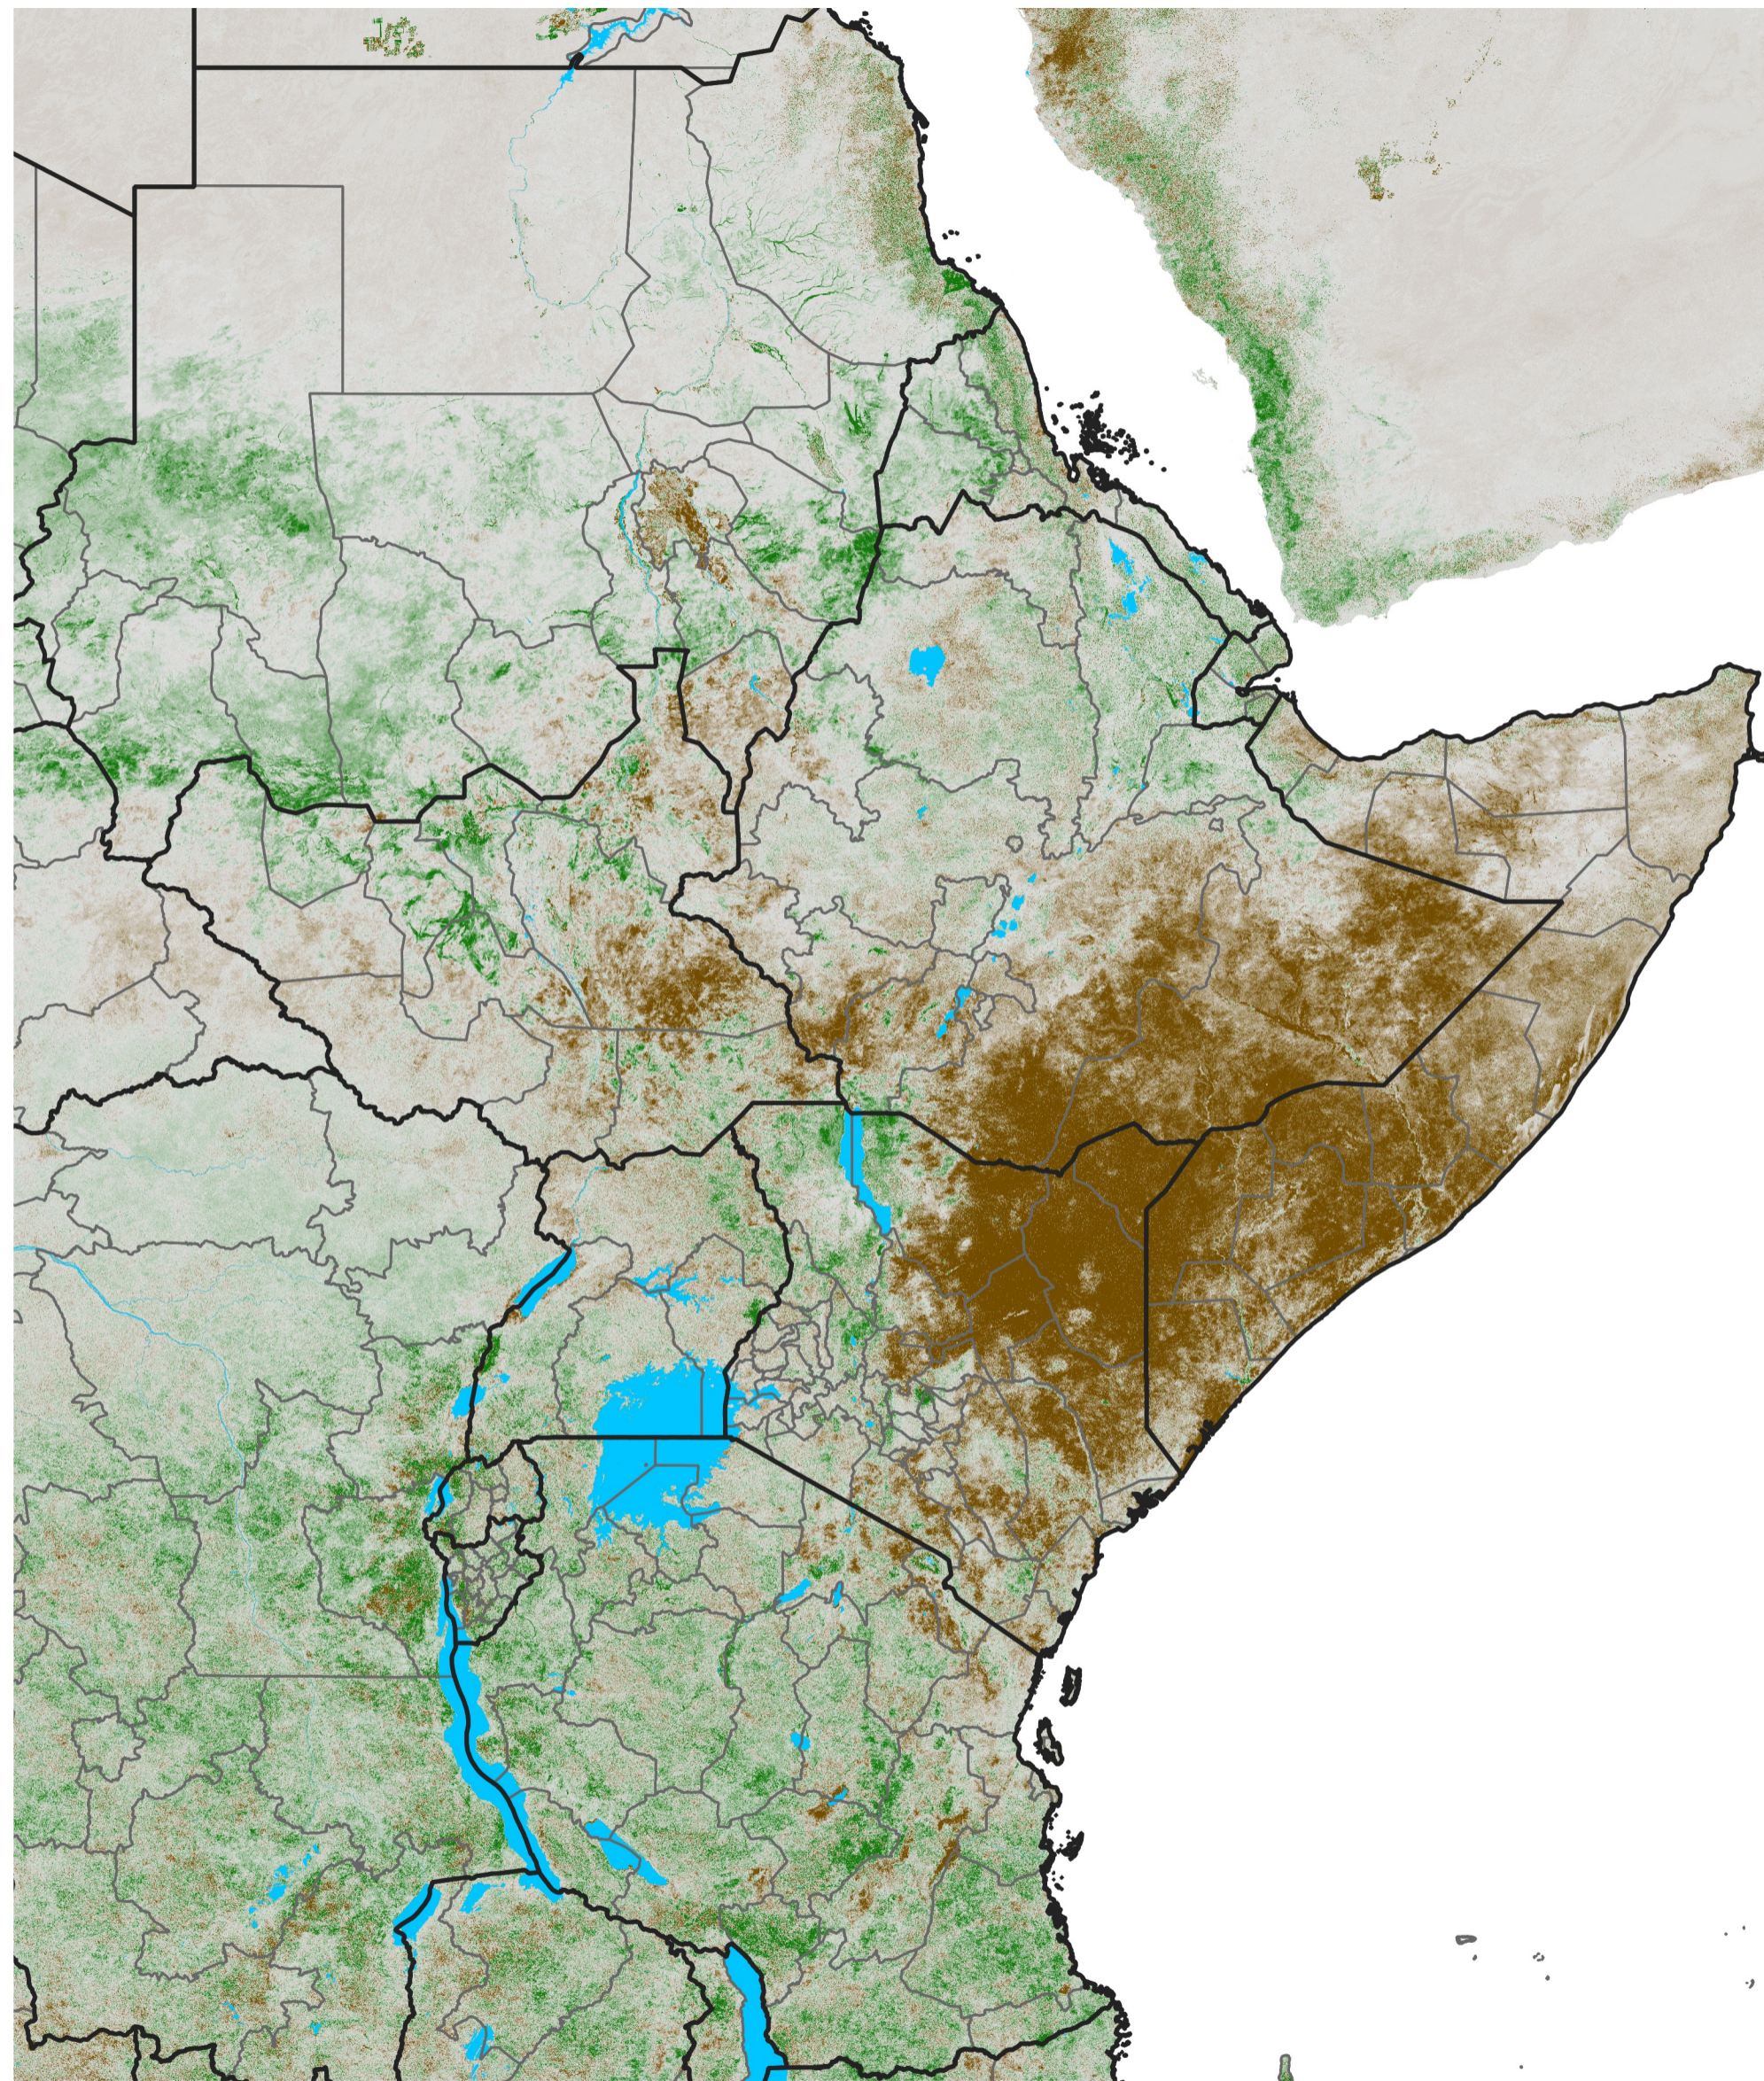

East Africa NDVI Difference

2025 minus 2024

Period 02 / Jan 01 - 10, 2025

NDVI Difference

< -0.3 -0.2 -0.1 -0.05 0.05 0.1 0.2 >0.3

Negative

No Difference

Positive