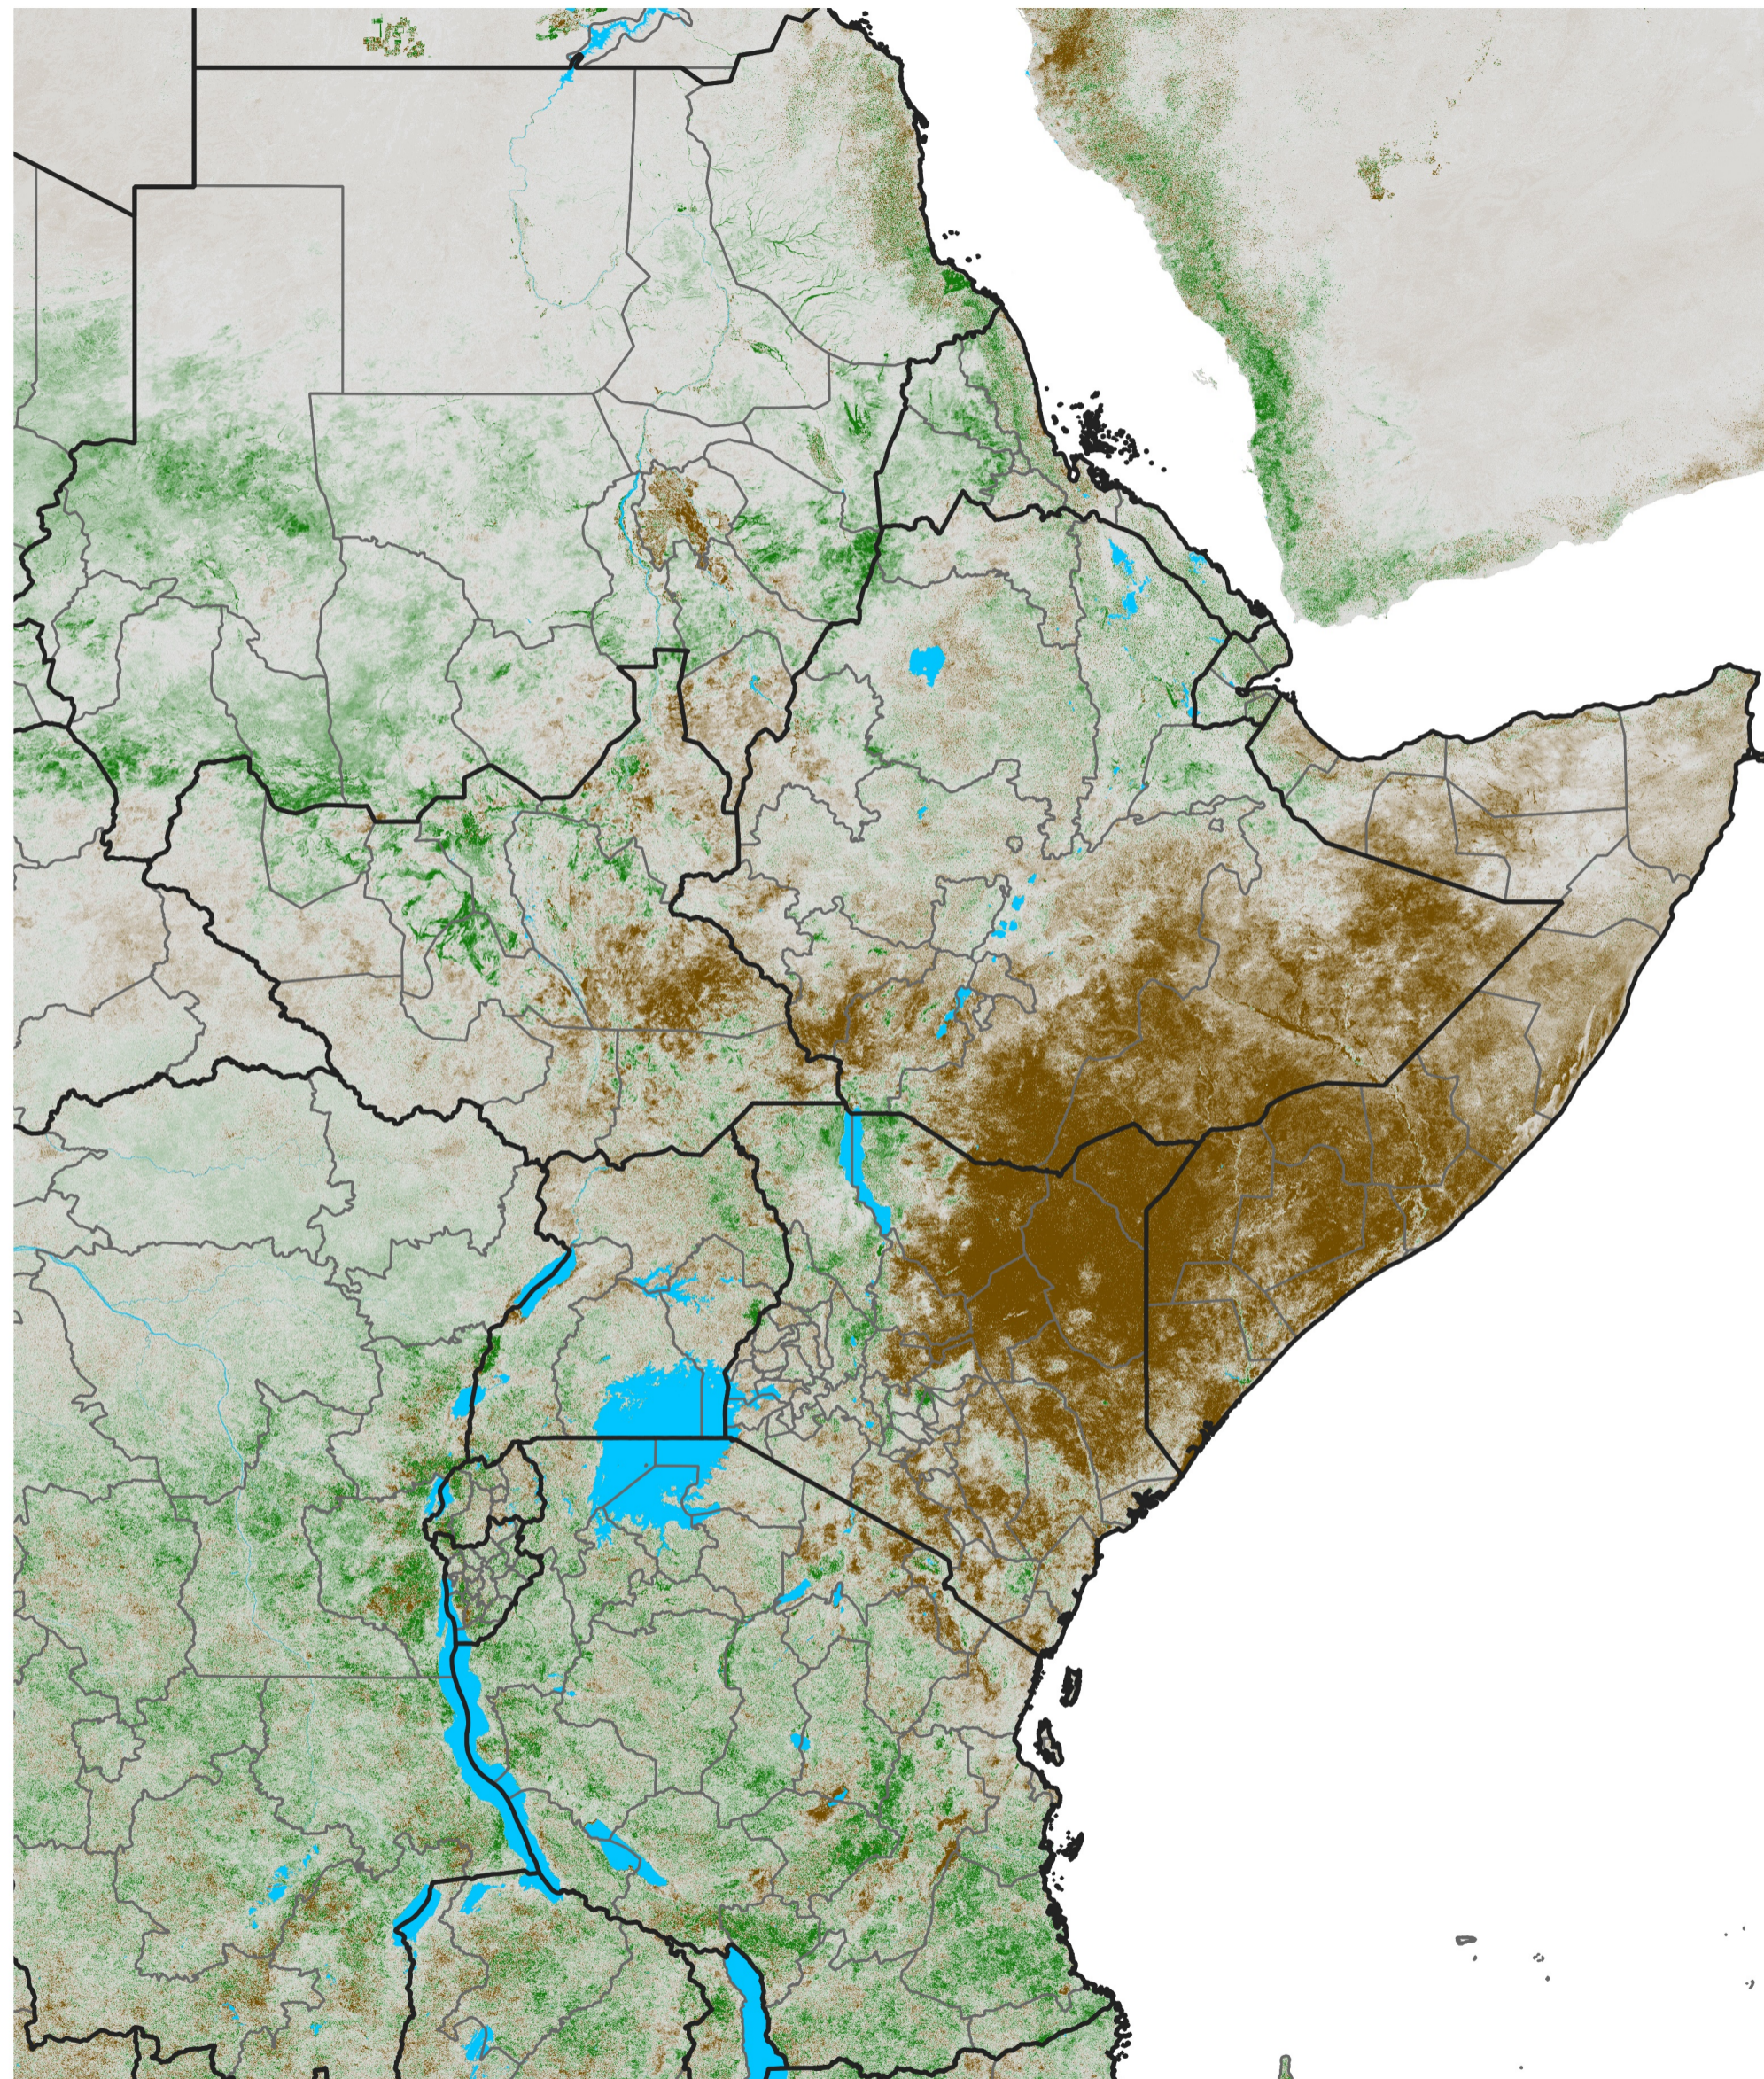

East Africa NDVI Difference

2025 minus 2024

Period 03 / Jan 06 - 15, 2025

NDVI Difference

< -0.3 -0.2 -0.1 -0.05 0.05 0.1 0.2 >0.3

Negative

No Difference

Positive