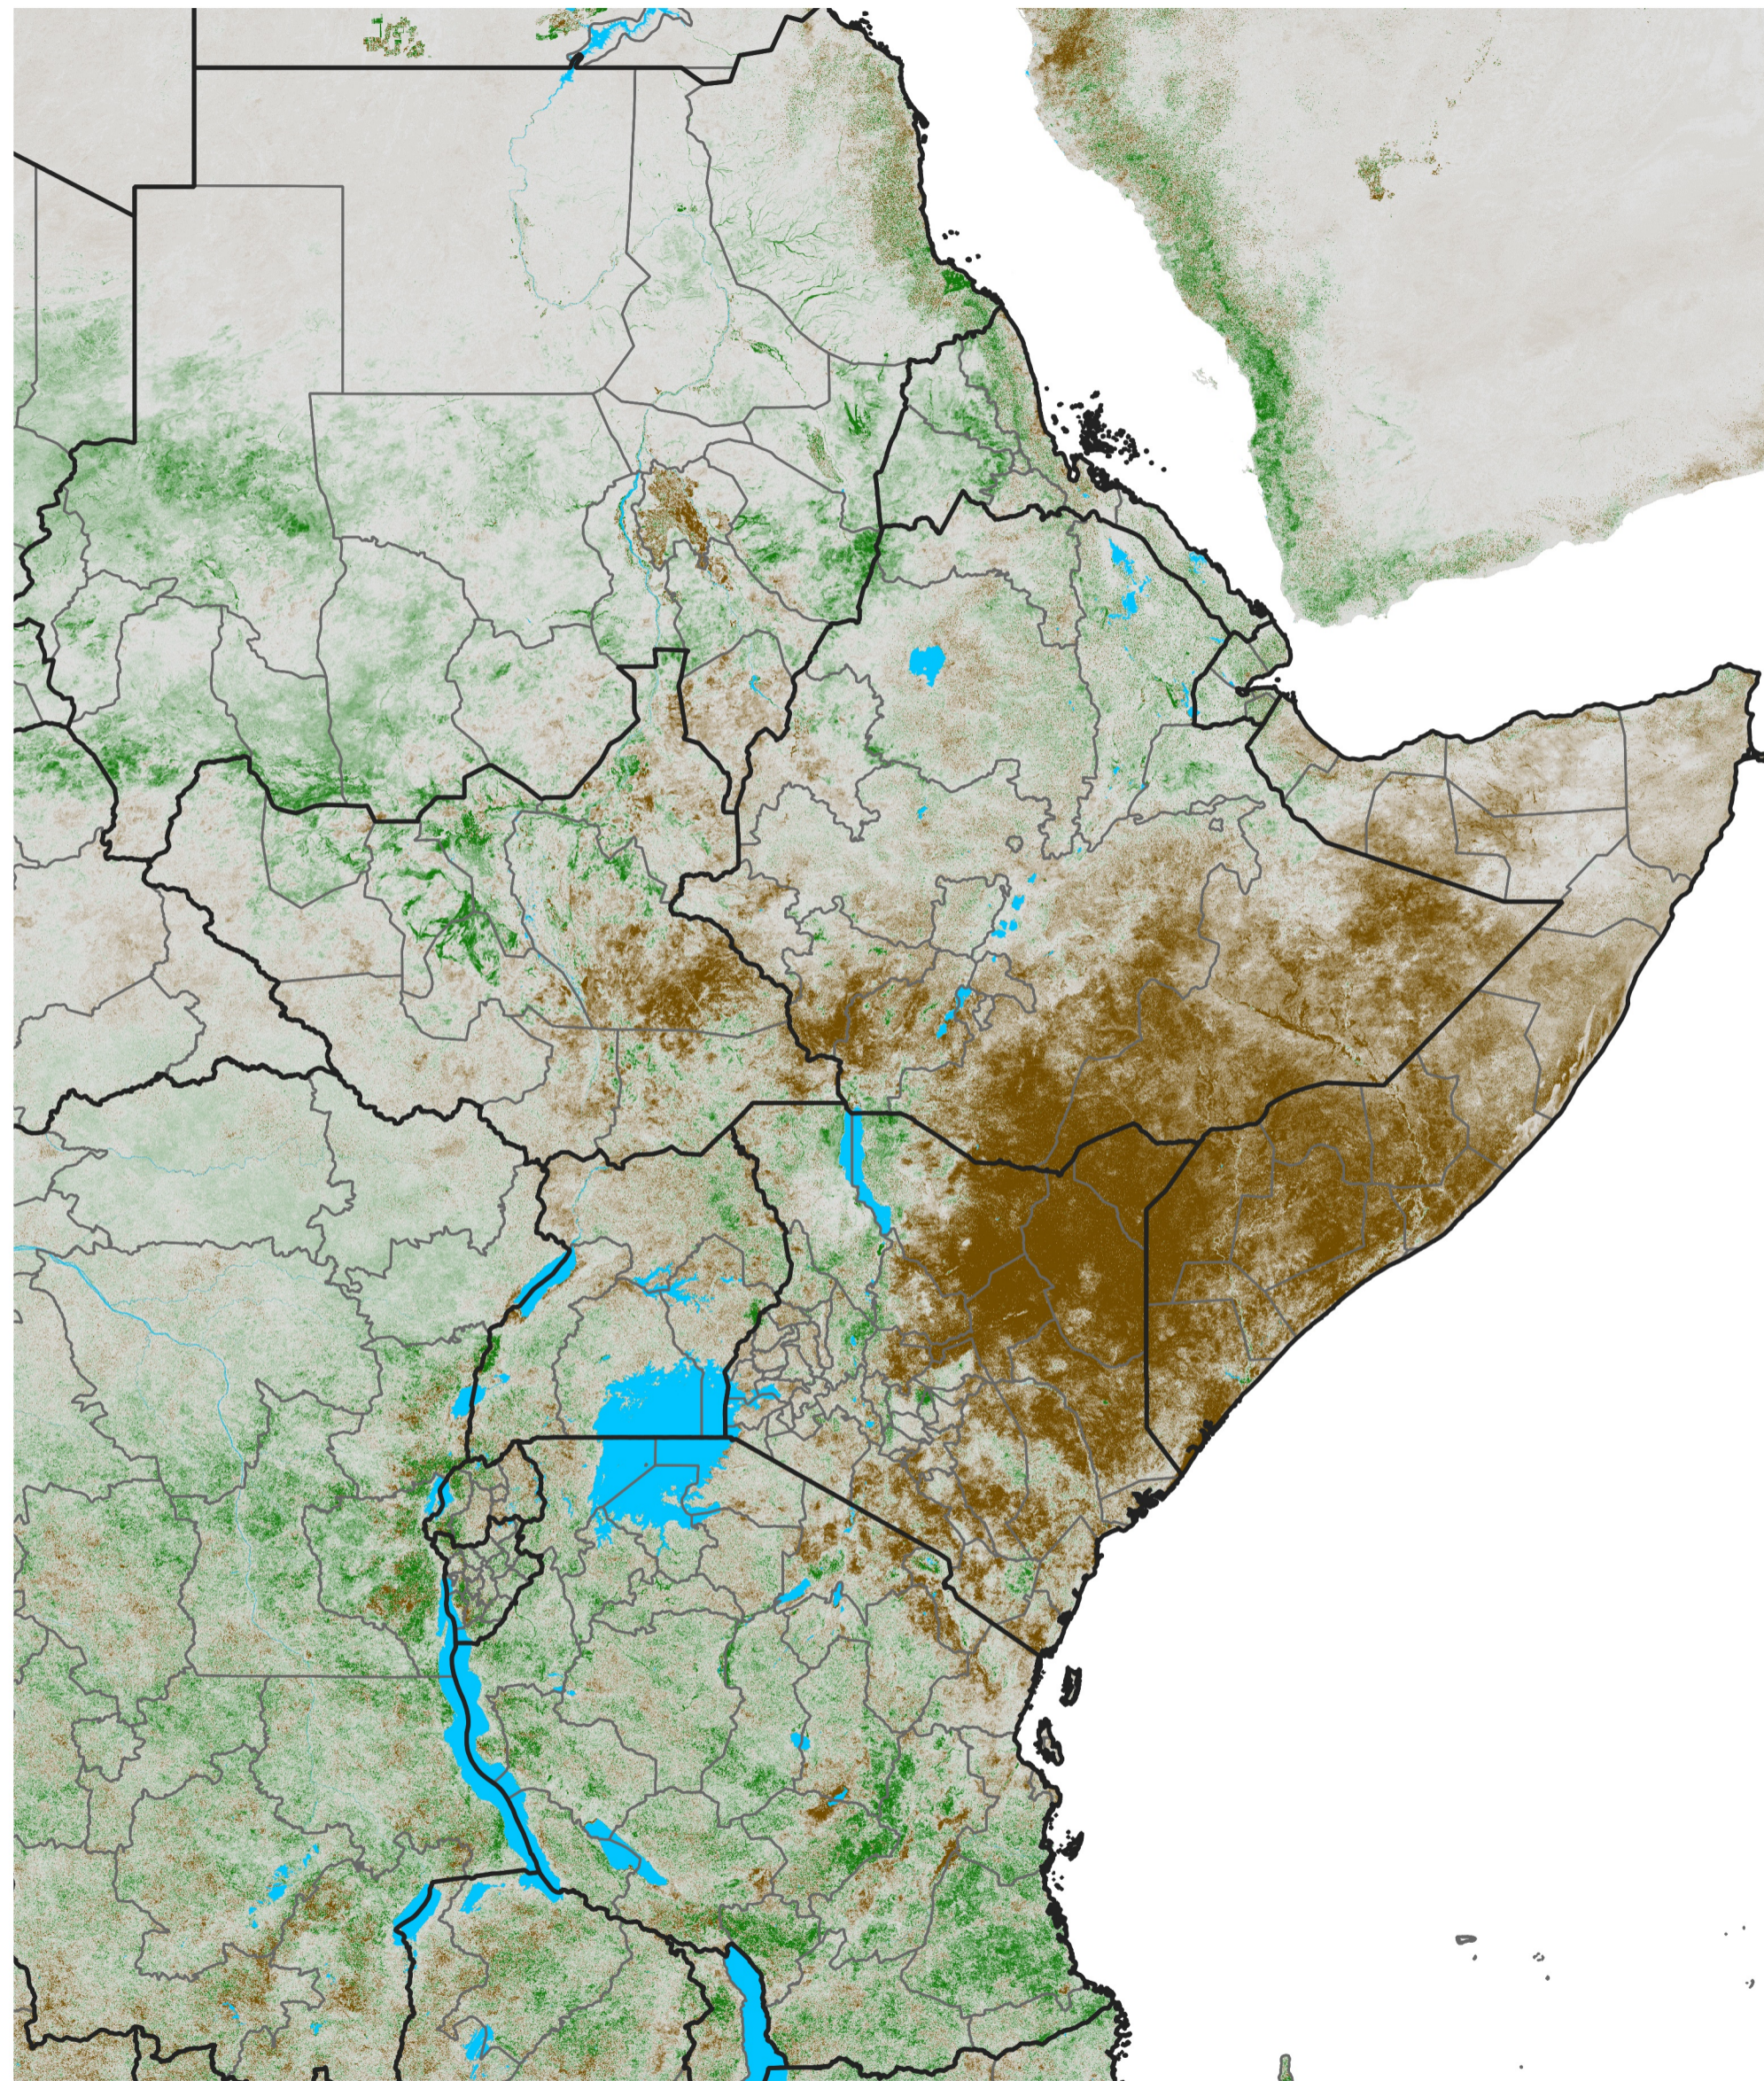

# East Africa NDVI Difference

2025 minus 2024

Period 04 / Jan 11 - 20, 2025

## NDVI Difference

< -0.3   -0.2   -0.1   -0.05   0.05   0.1   0.2   >0.3

Negative

No Difference

Positive