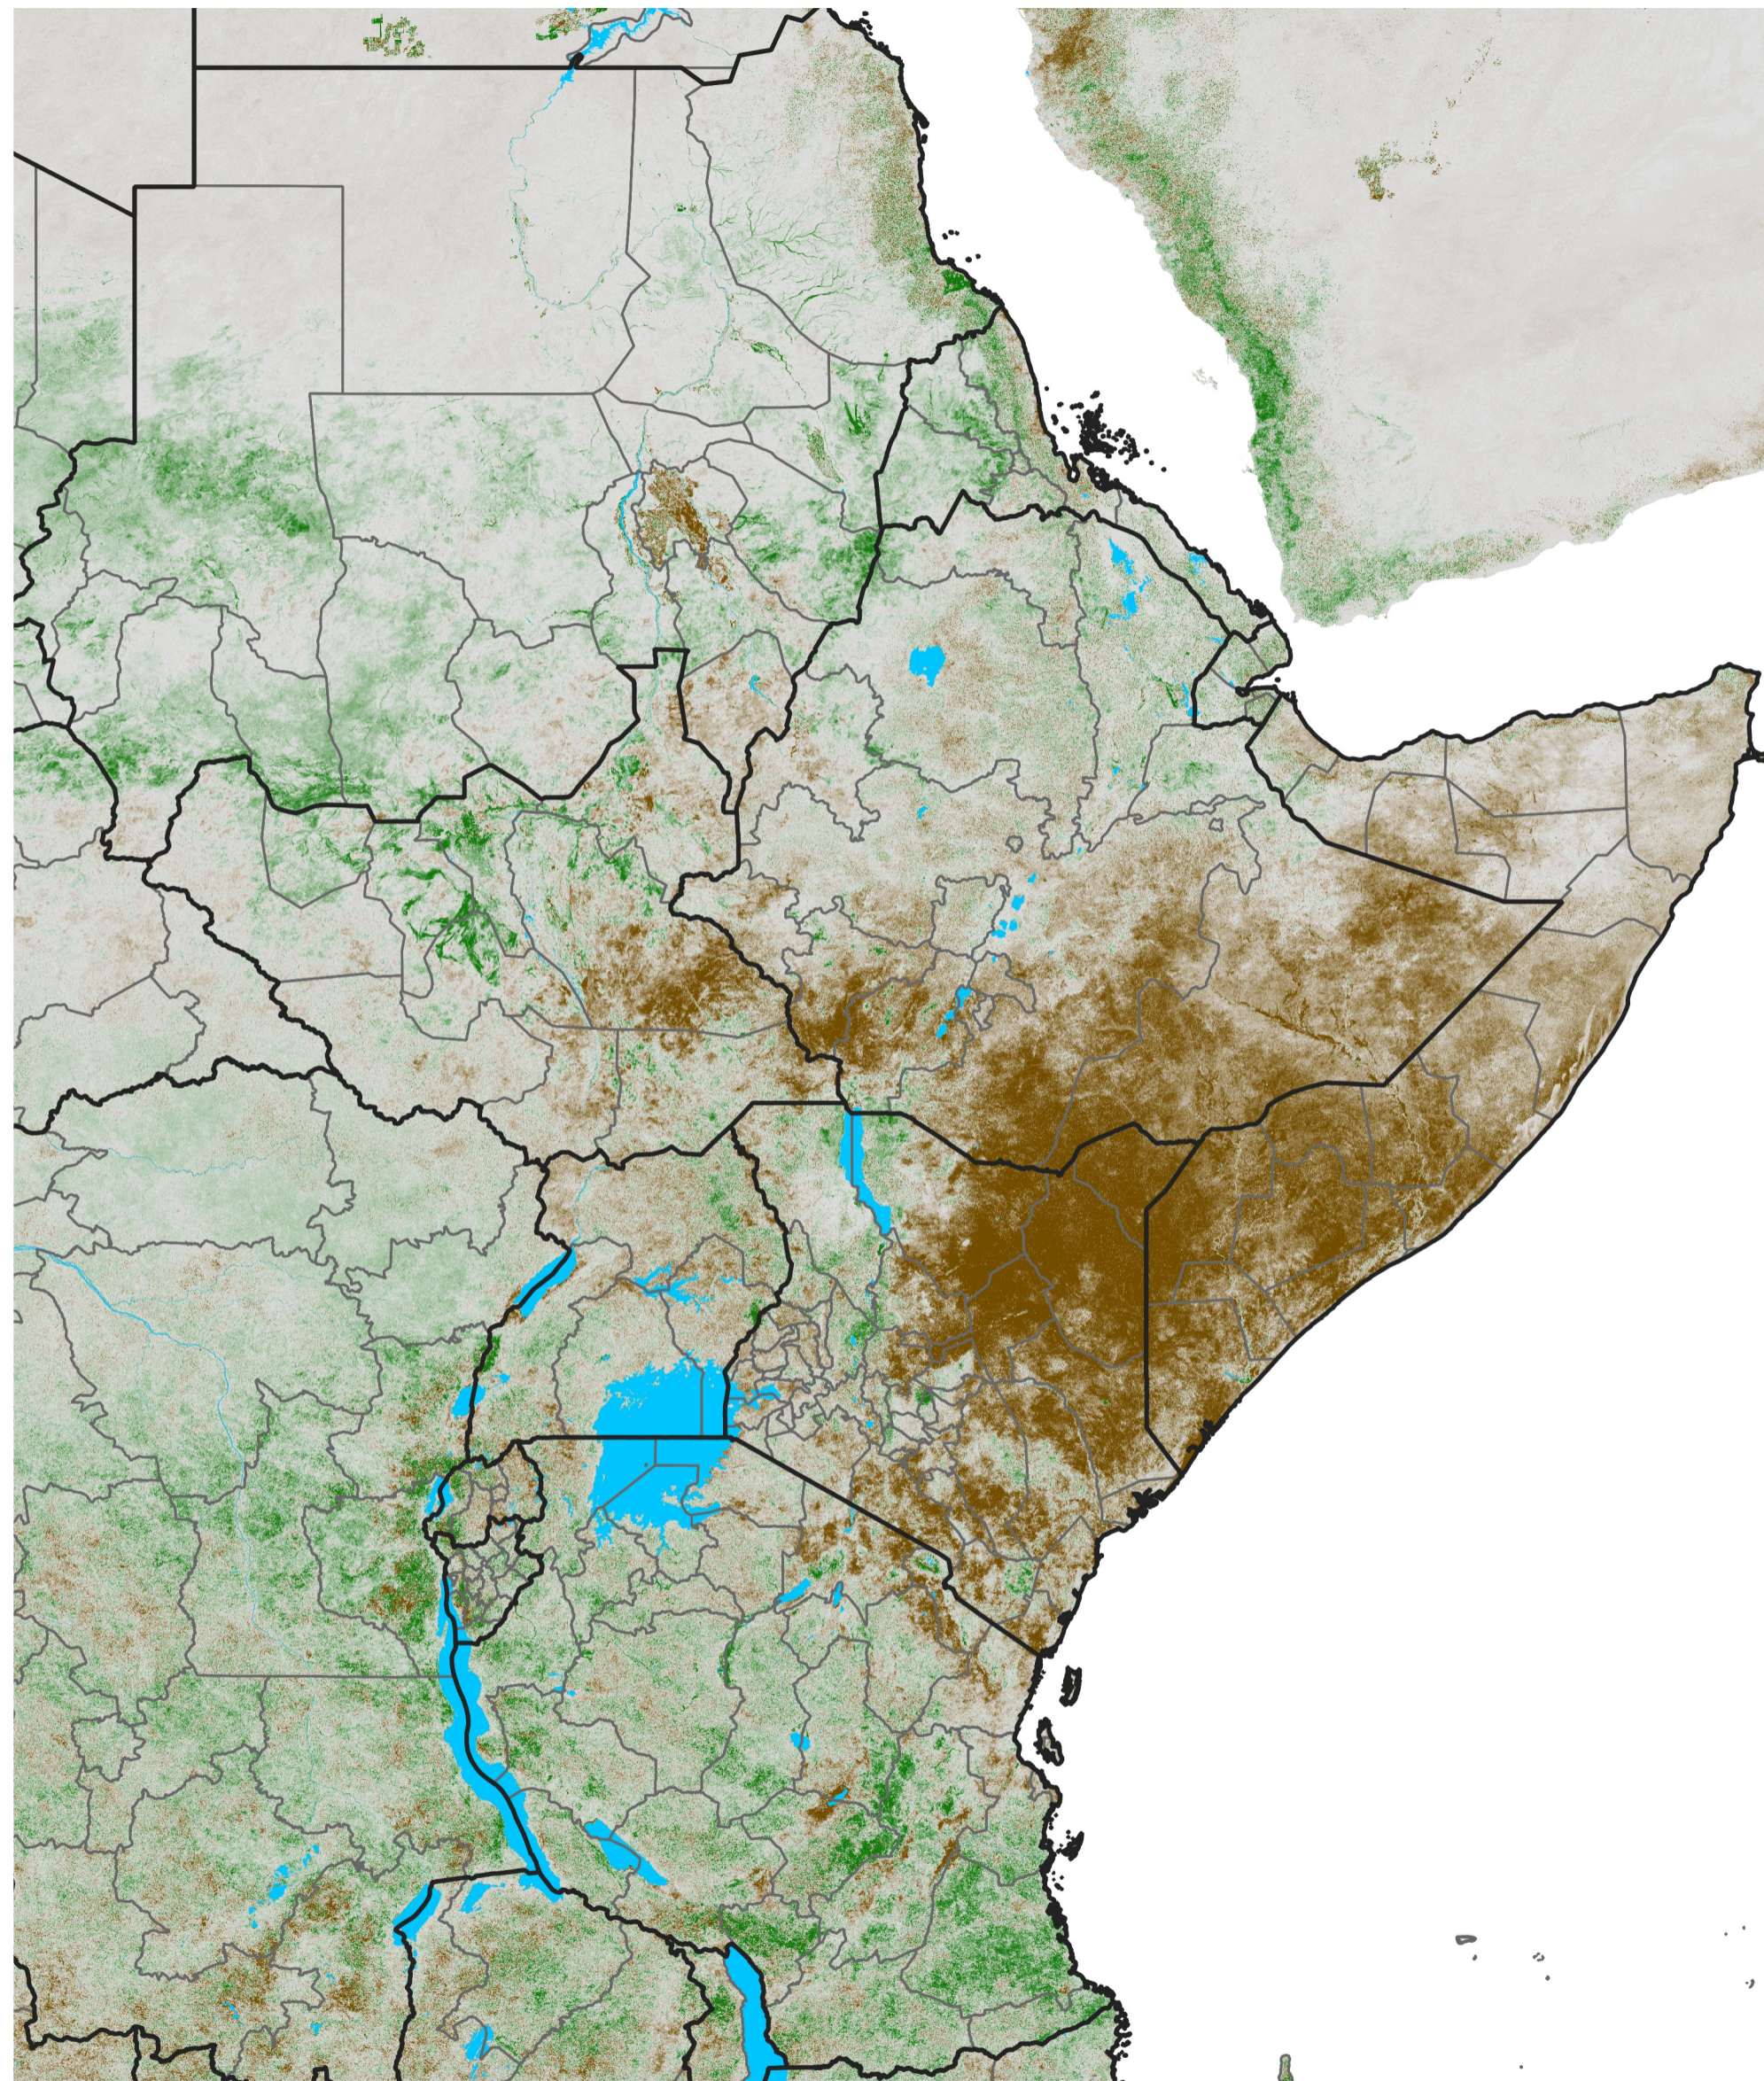

# East Africa NDVI Difference

2025 minus 2024

Period 05 / Jan 16 - 25, 2025

## NDVI Difference

< -0.3   -0.2   -0.1   -0.05   0.05   0.1   0.2   >0.3

Negative

No Difference

Positive