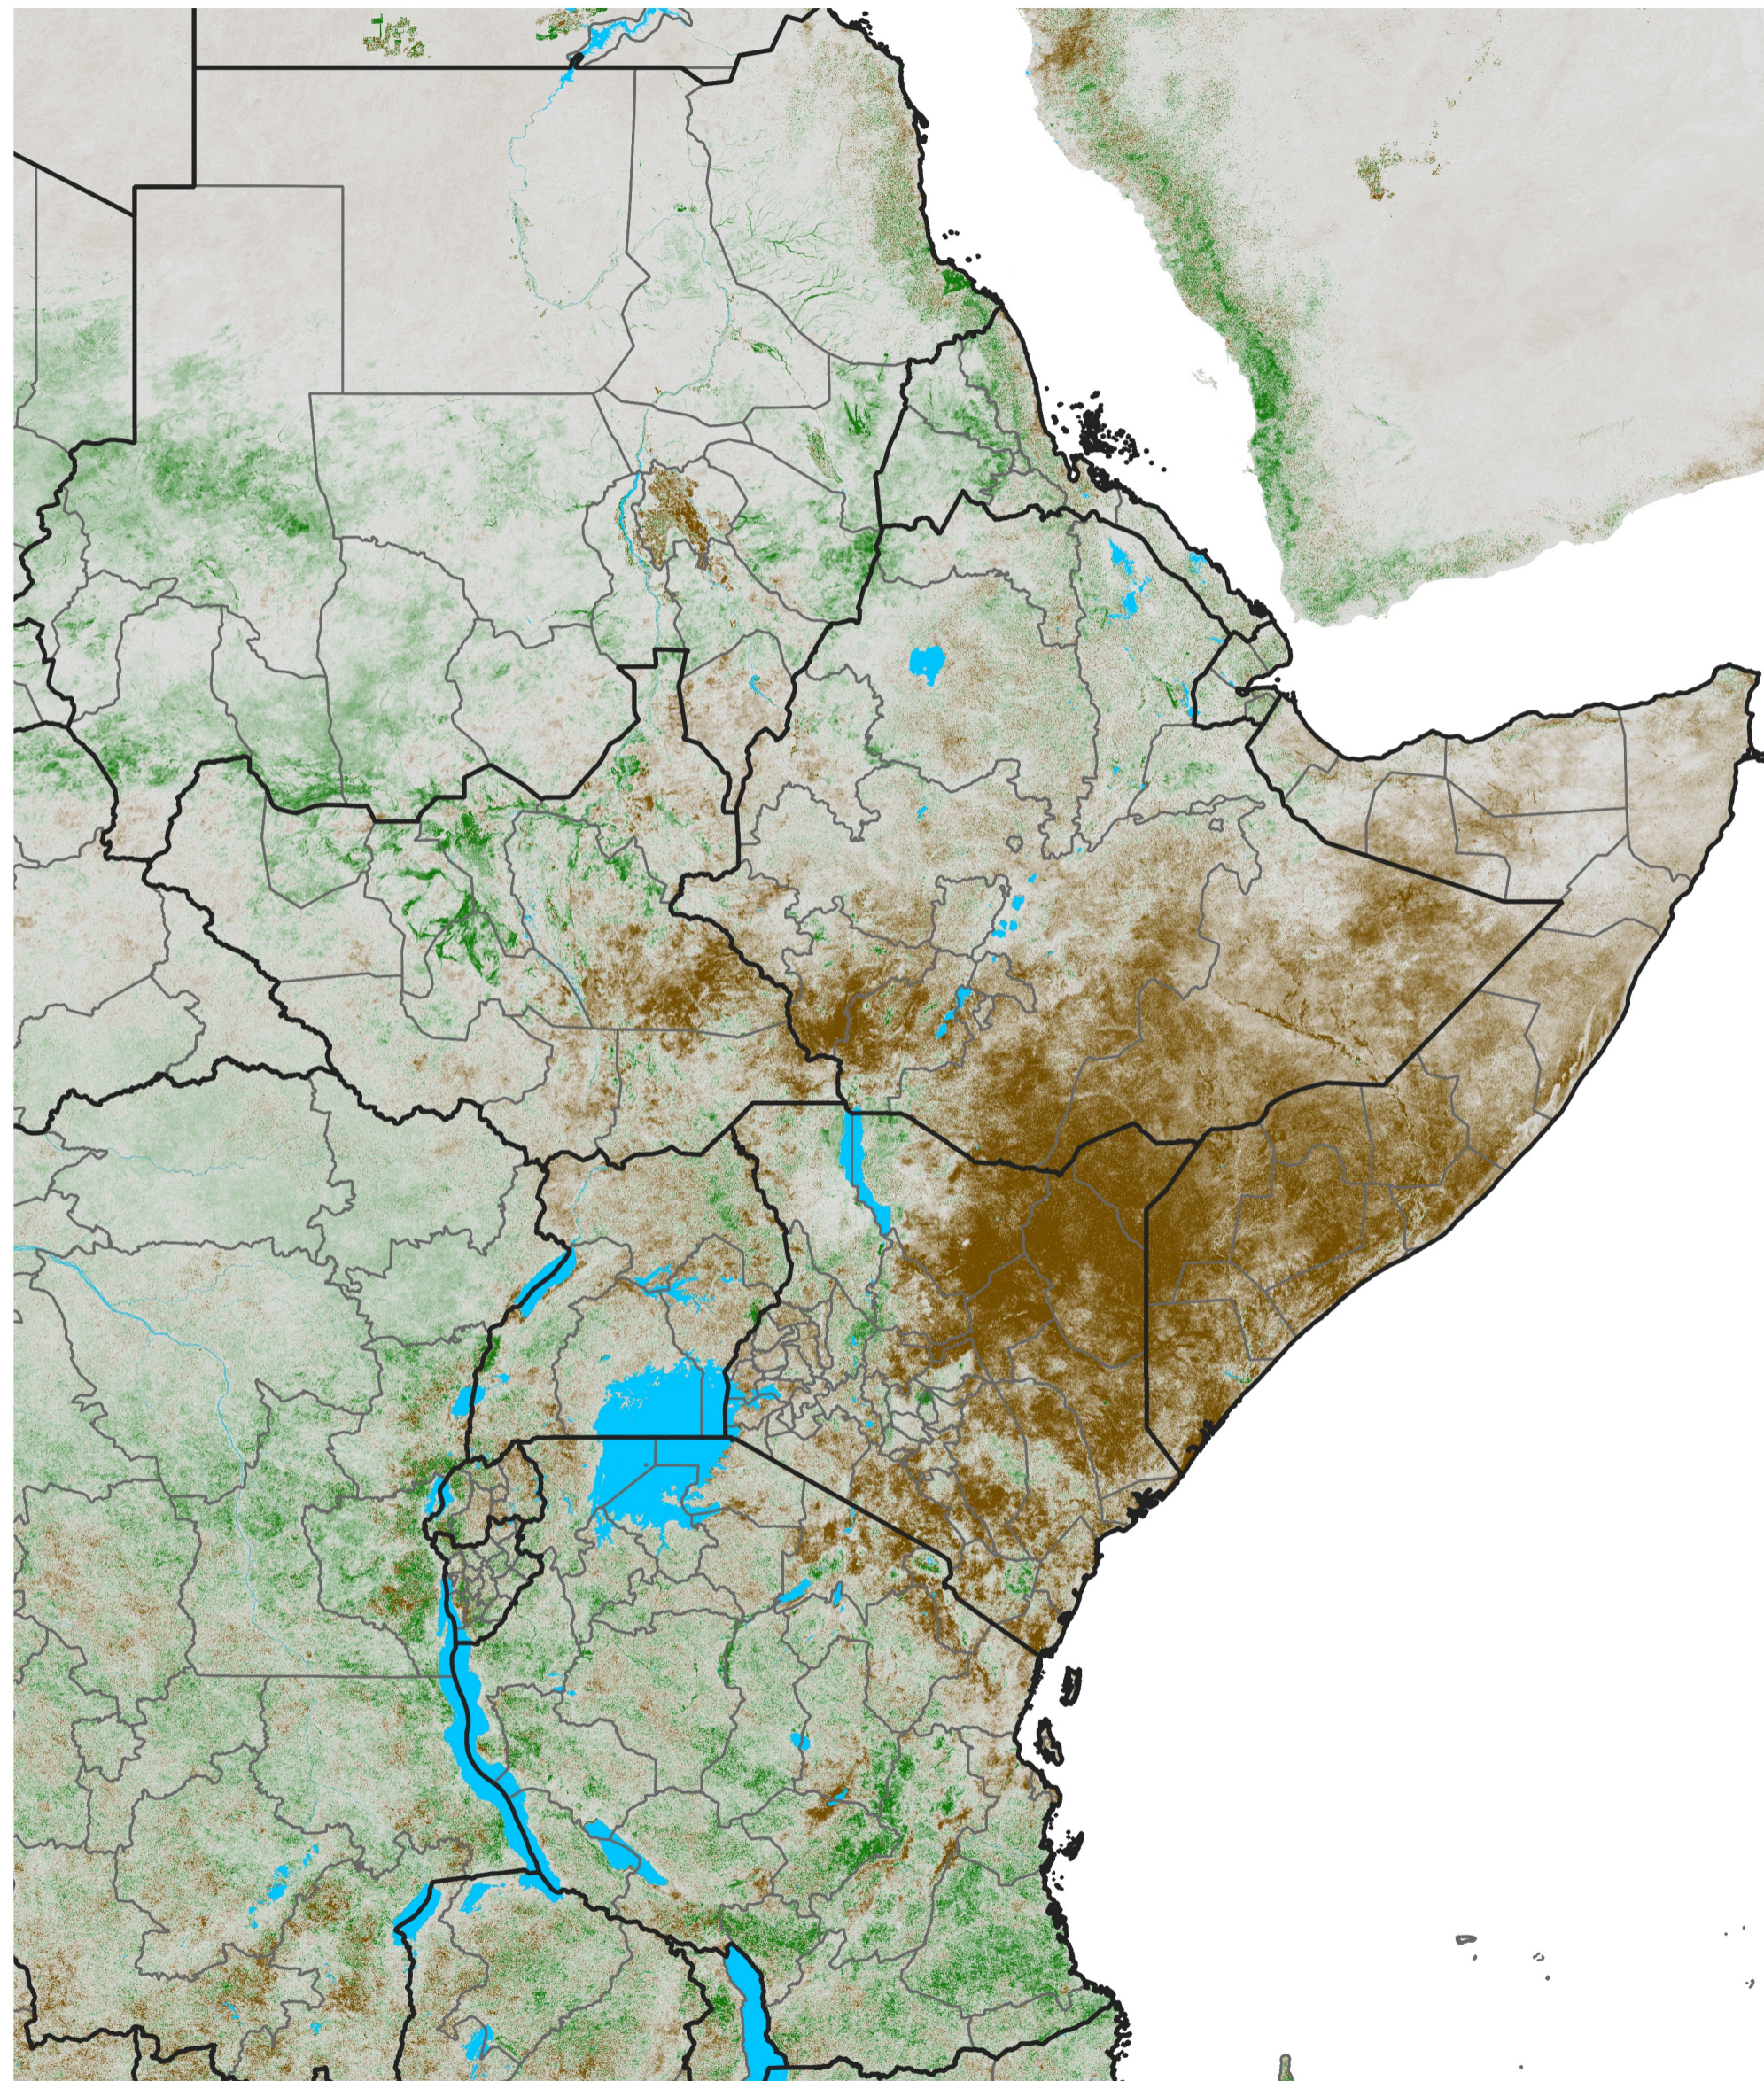

East Africa NDVI Difference

2025 minus 2024

Period 06 / Jan 21 - 31, 2025

NDVI Difference

< -0.3 -0.2 -0.1 -0.05 0.05 0.1 0.2 >0.3

Negative

No Difference

Positive