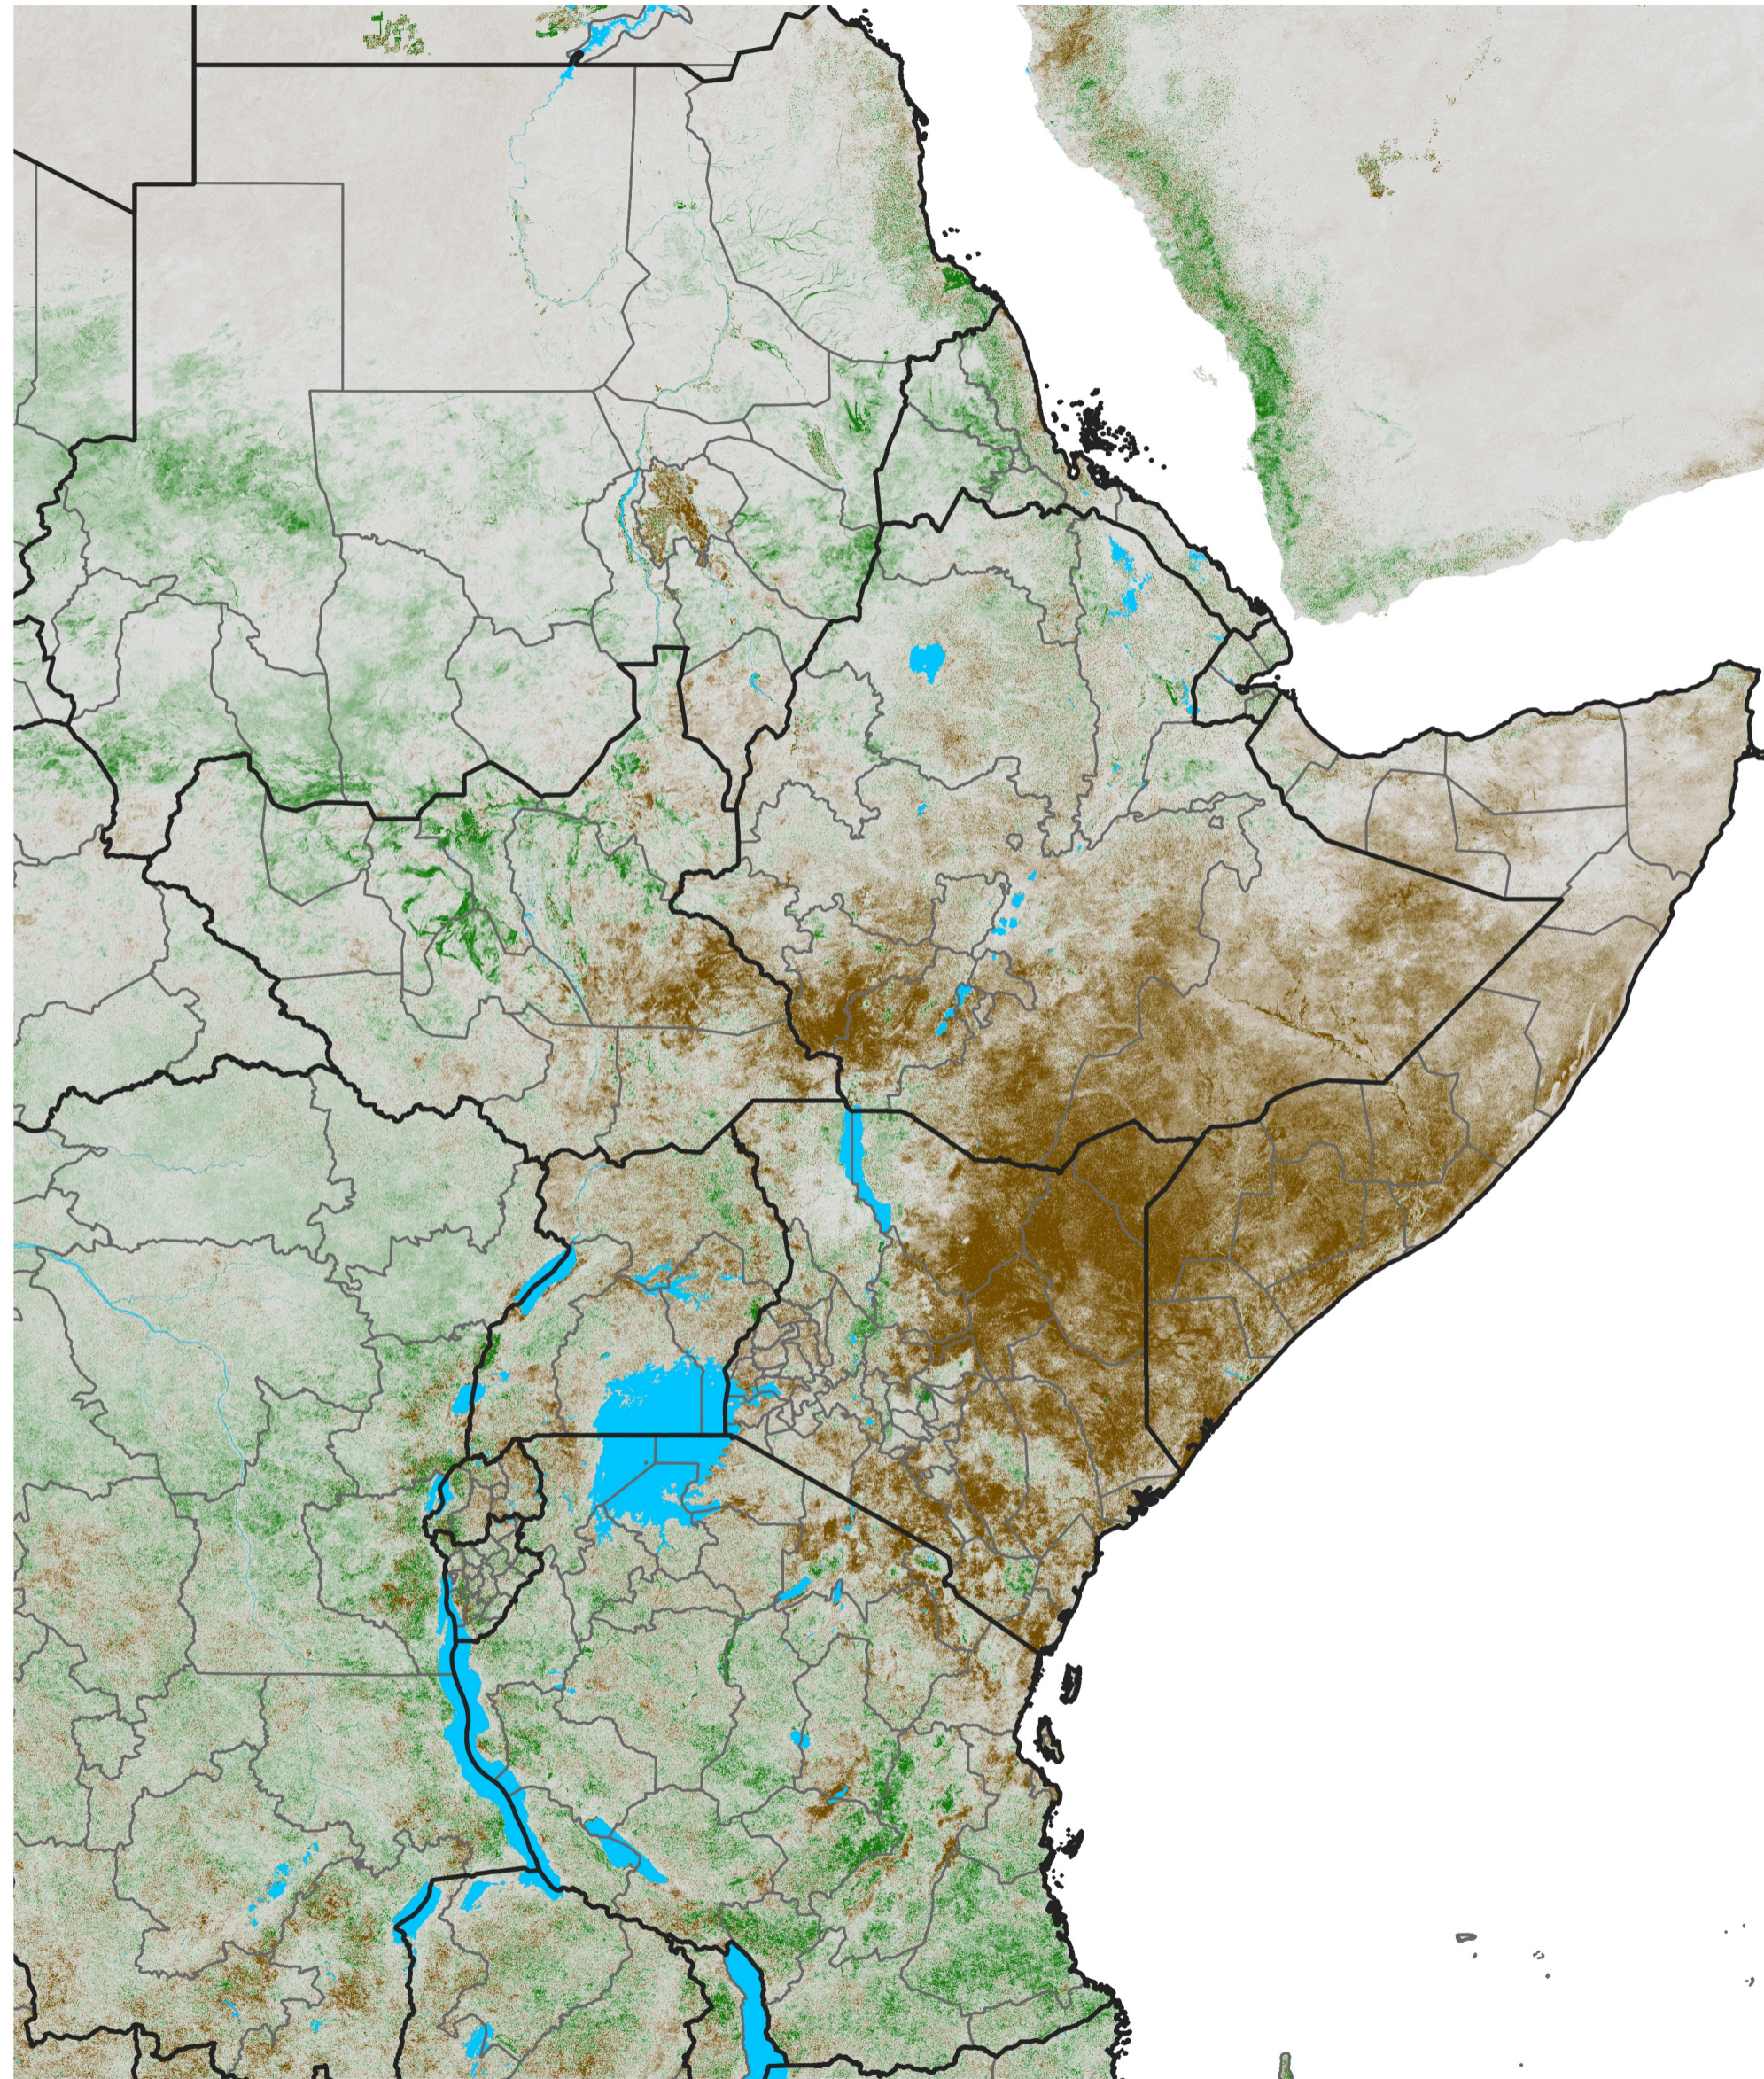

# East Africa NDVI Difference

2025 minus 2024

Period 07 / Jan 26 - Feb 05, 2025

## NDVI Difference

< -0.3   -0.2   -0.1   -0.05   0.05   0.1   0.2   >0.3

Negative

No Difference

Positive