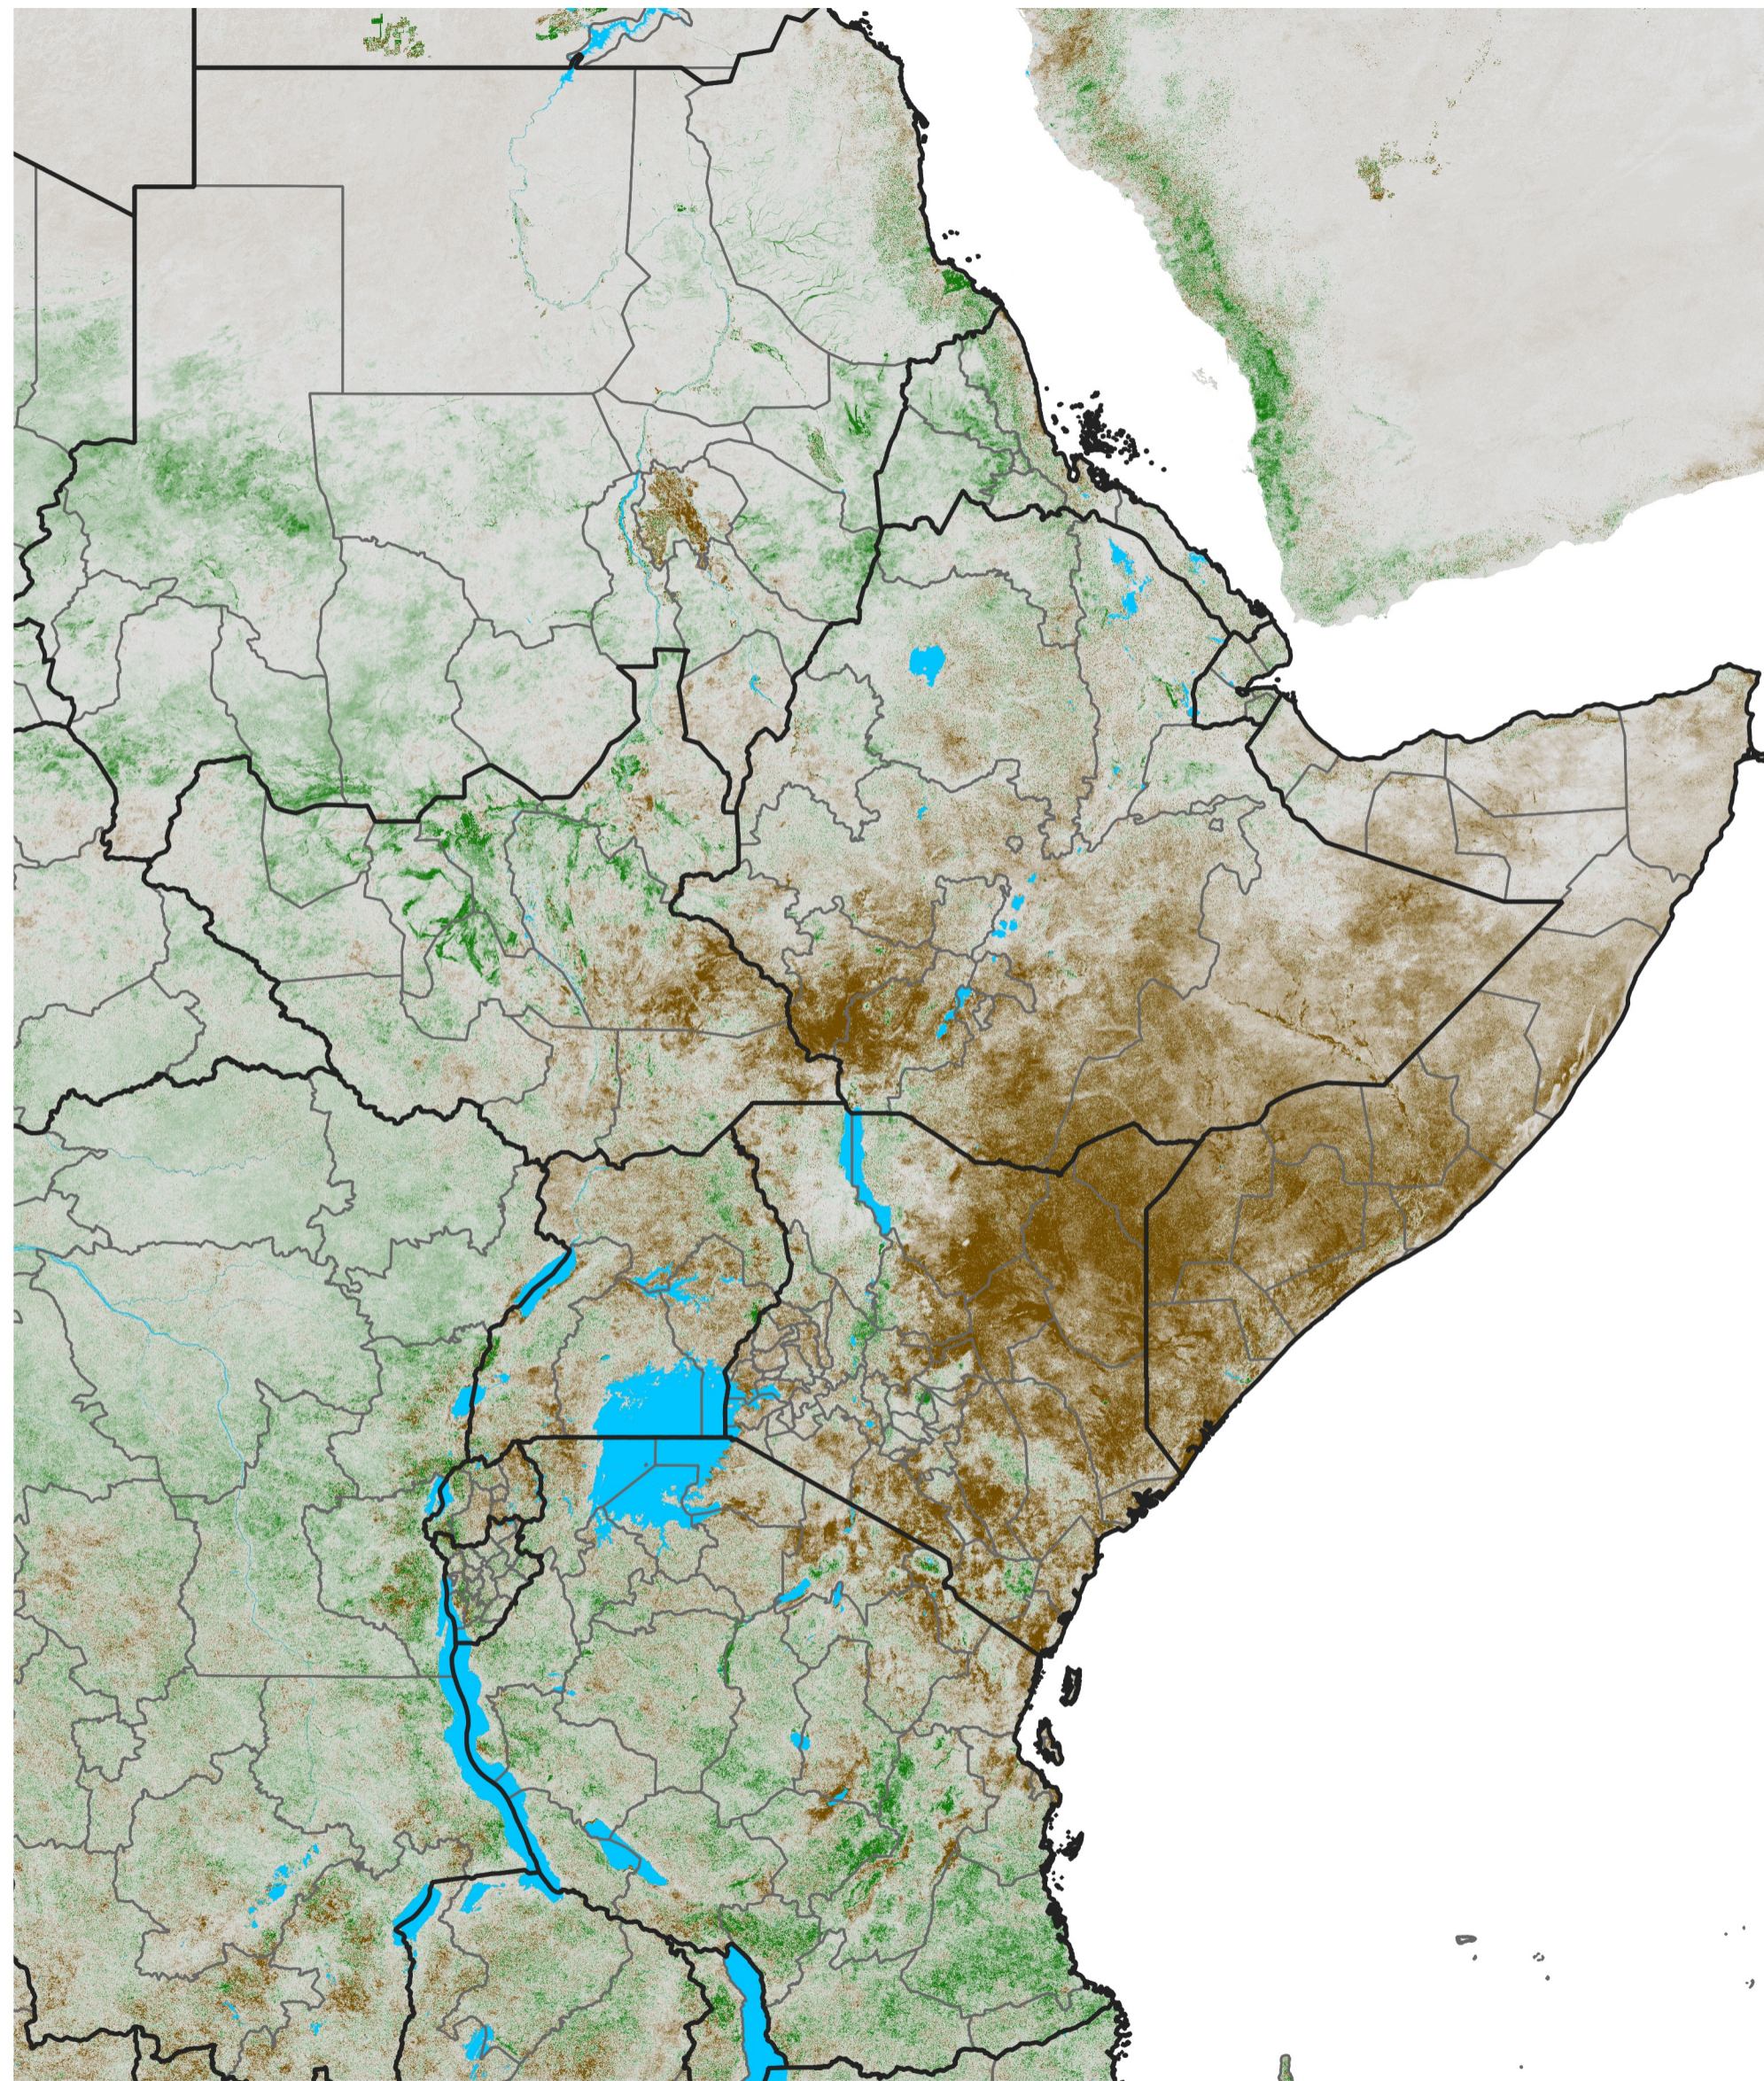

East Africa NDVI Difference

2025 minus 2024

Period 08 / Feb 01 - 10, 2025

NDVI Difference

< -0.3 -0.2 -0.1 -0.05 0.05 0.1 0.2 >0.3

Negative

No Difference

Positive