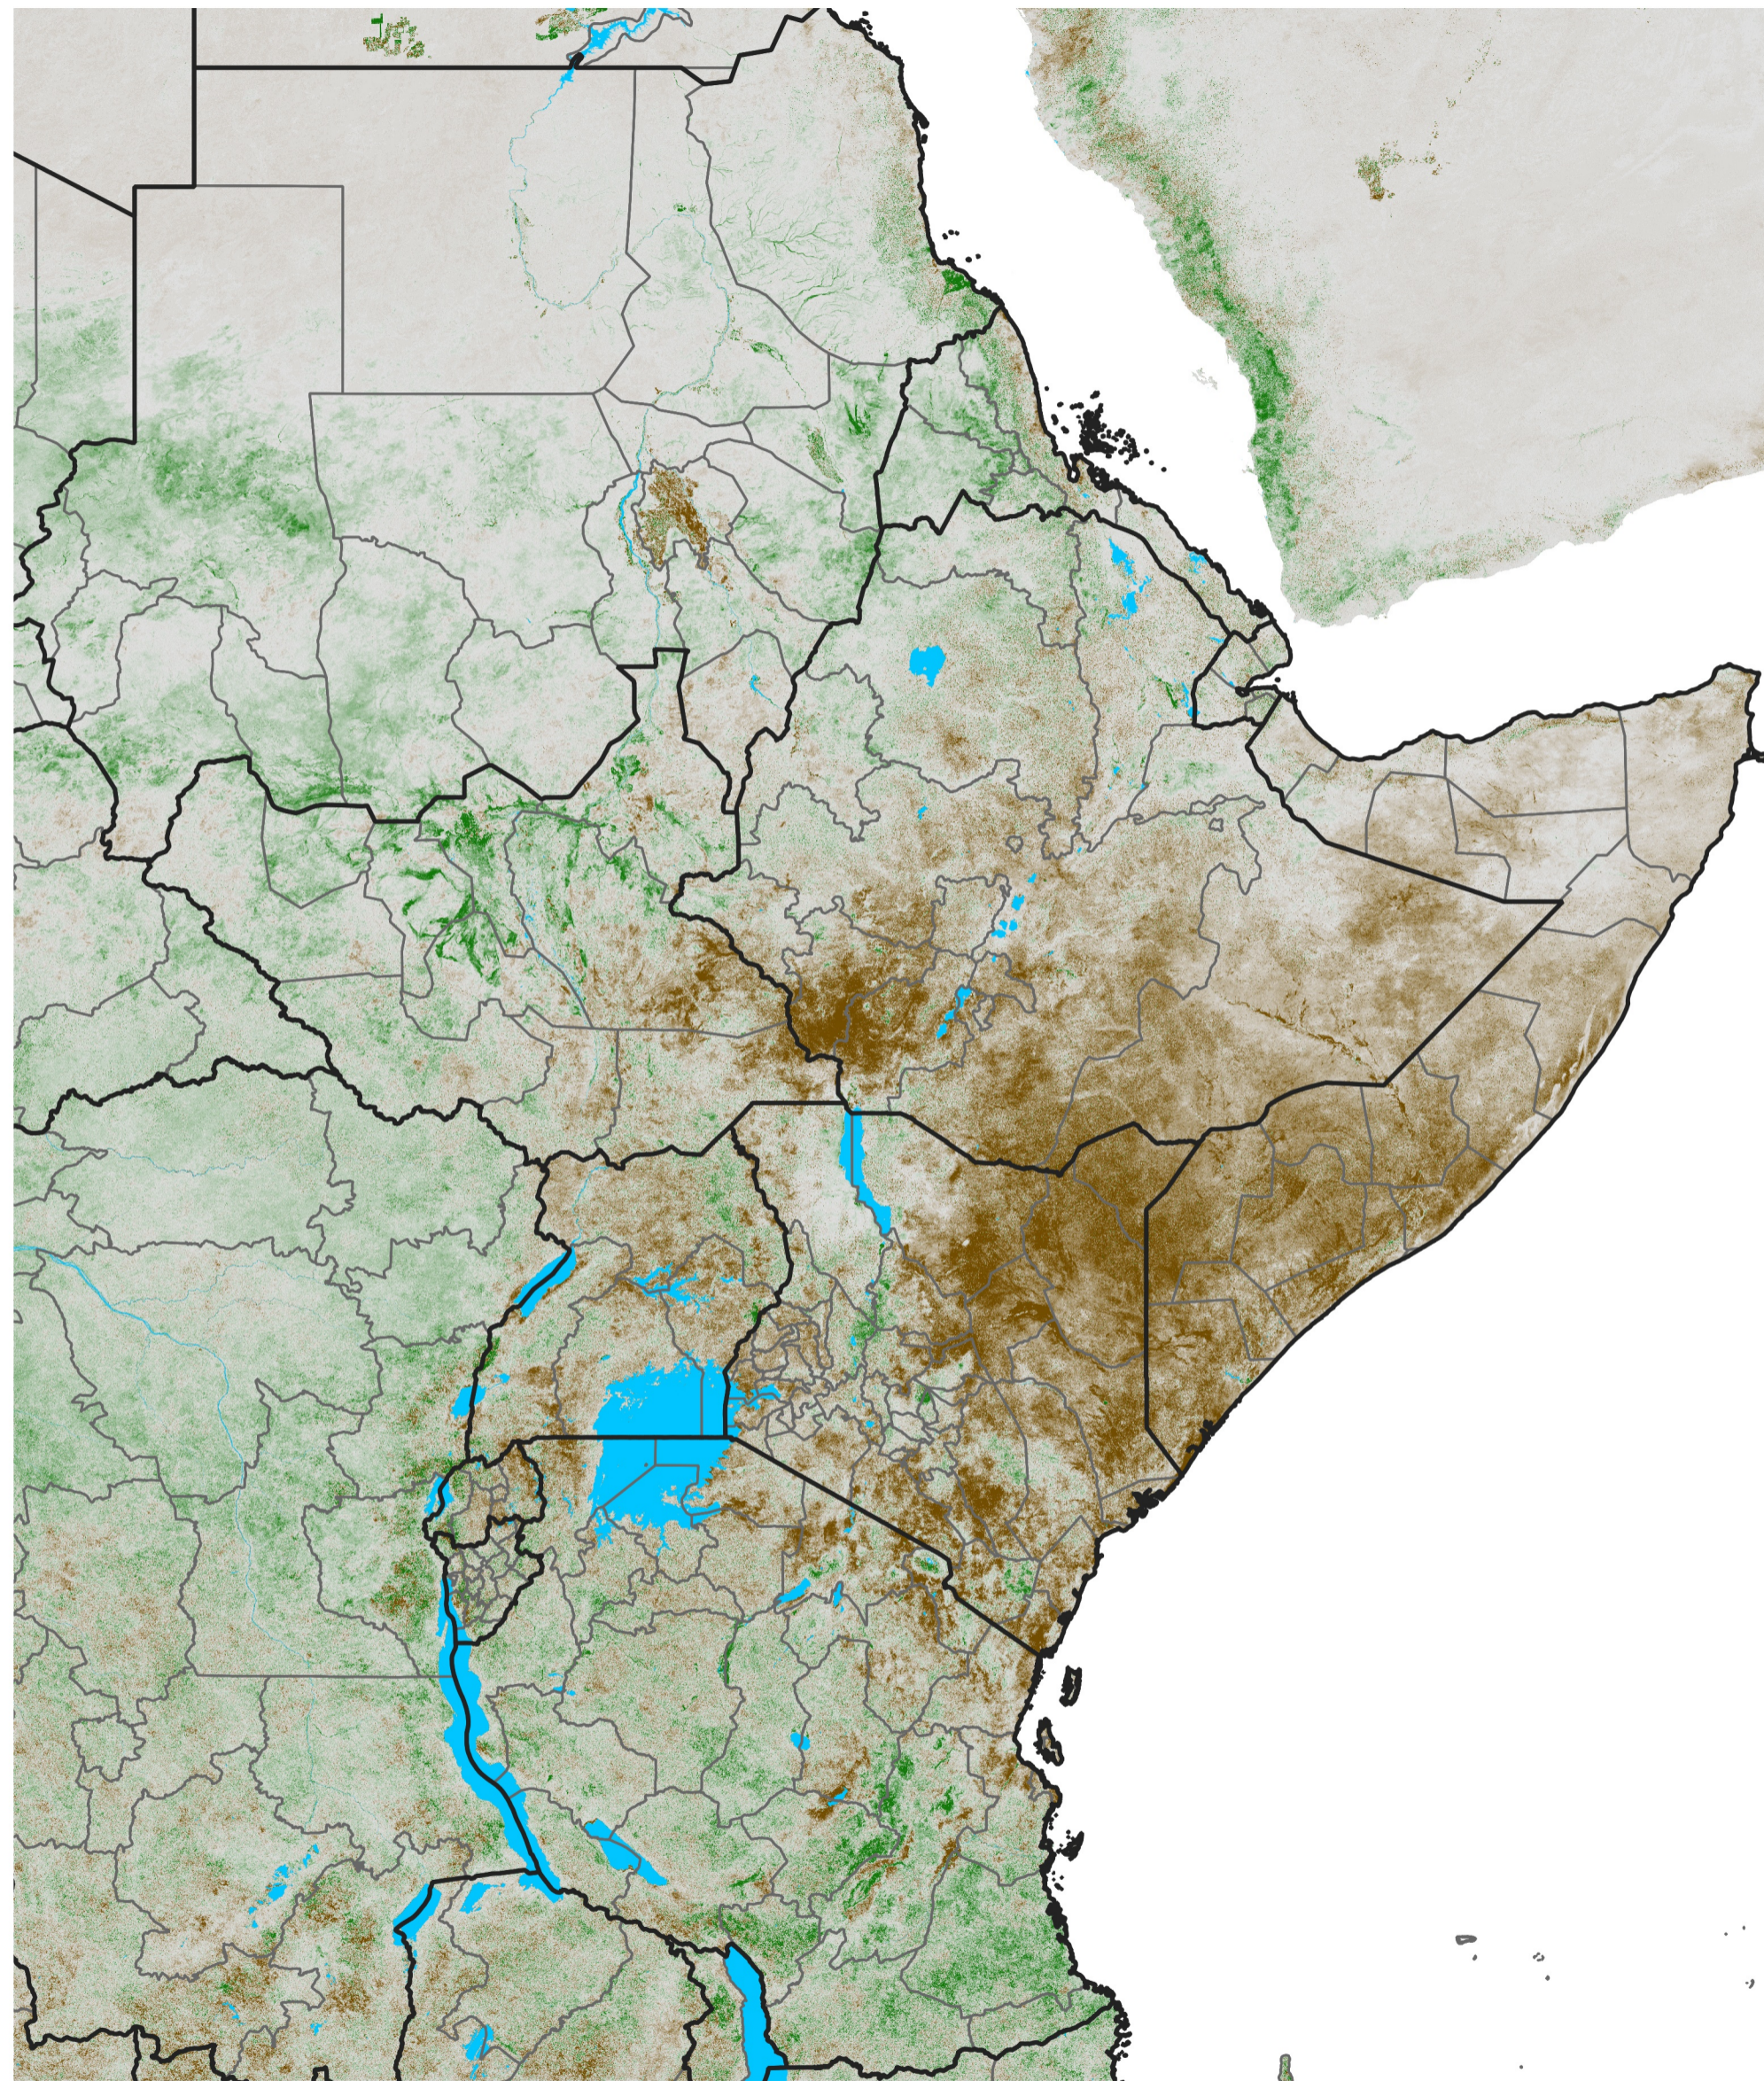

# East Africa NDVI Difference

2025 minus 2024

Period 09 / Feb 06 - 15, 2025

## NDVI Difference

< -0.3   -0.2   -0.1   -0.05   0.05   0.1   0.2   >0.3

Negative

No Difference

Positive