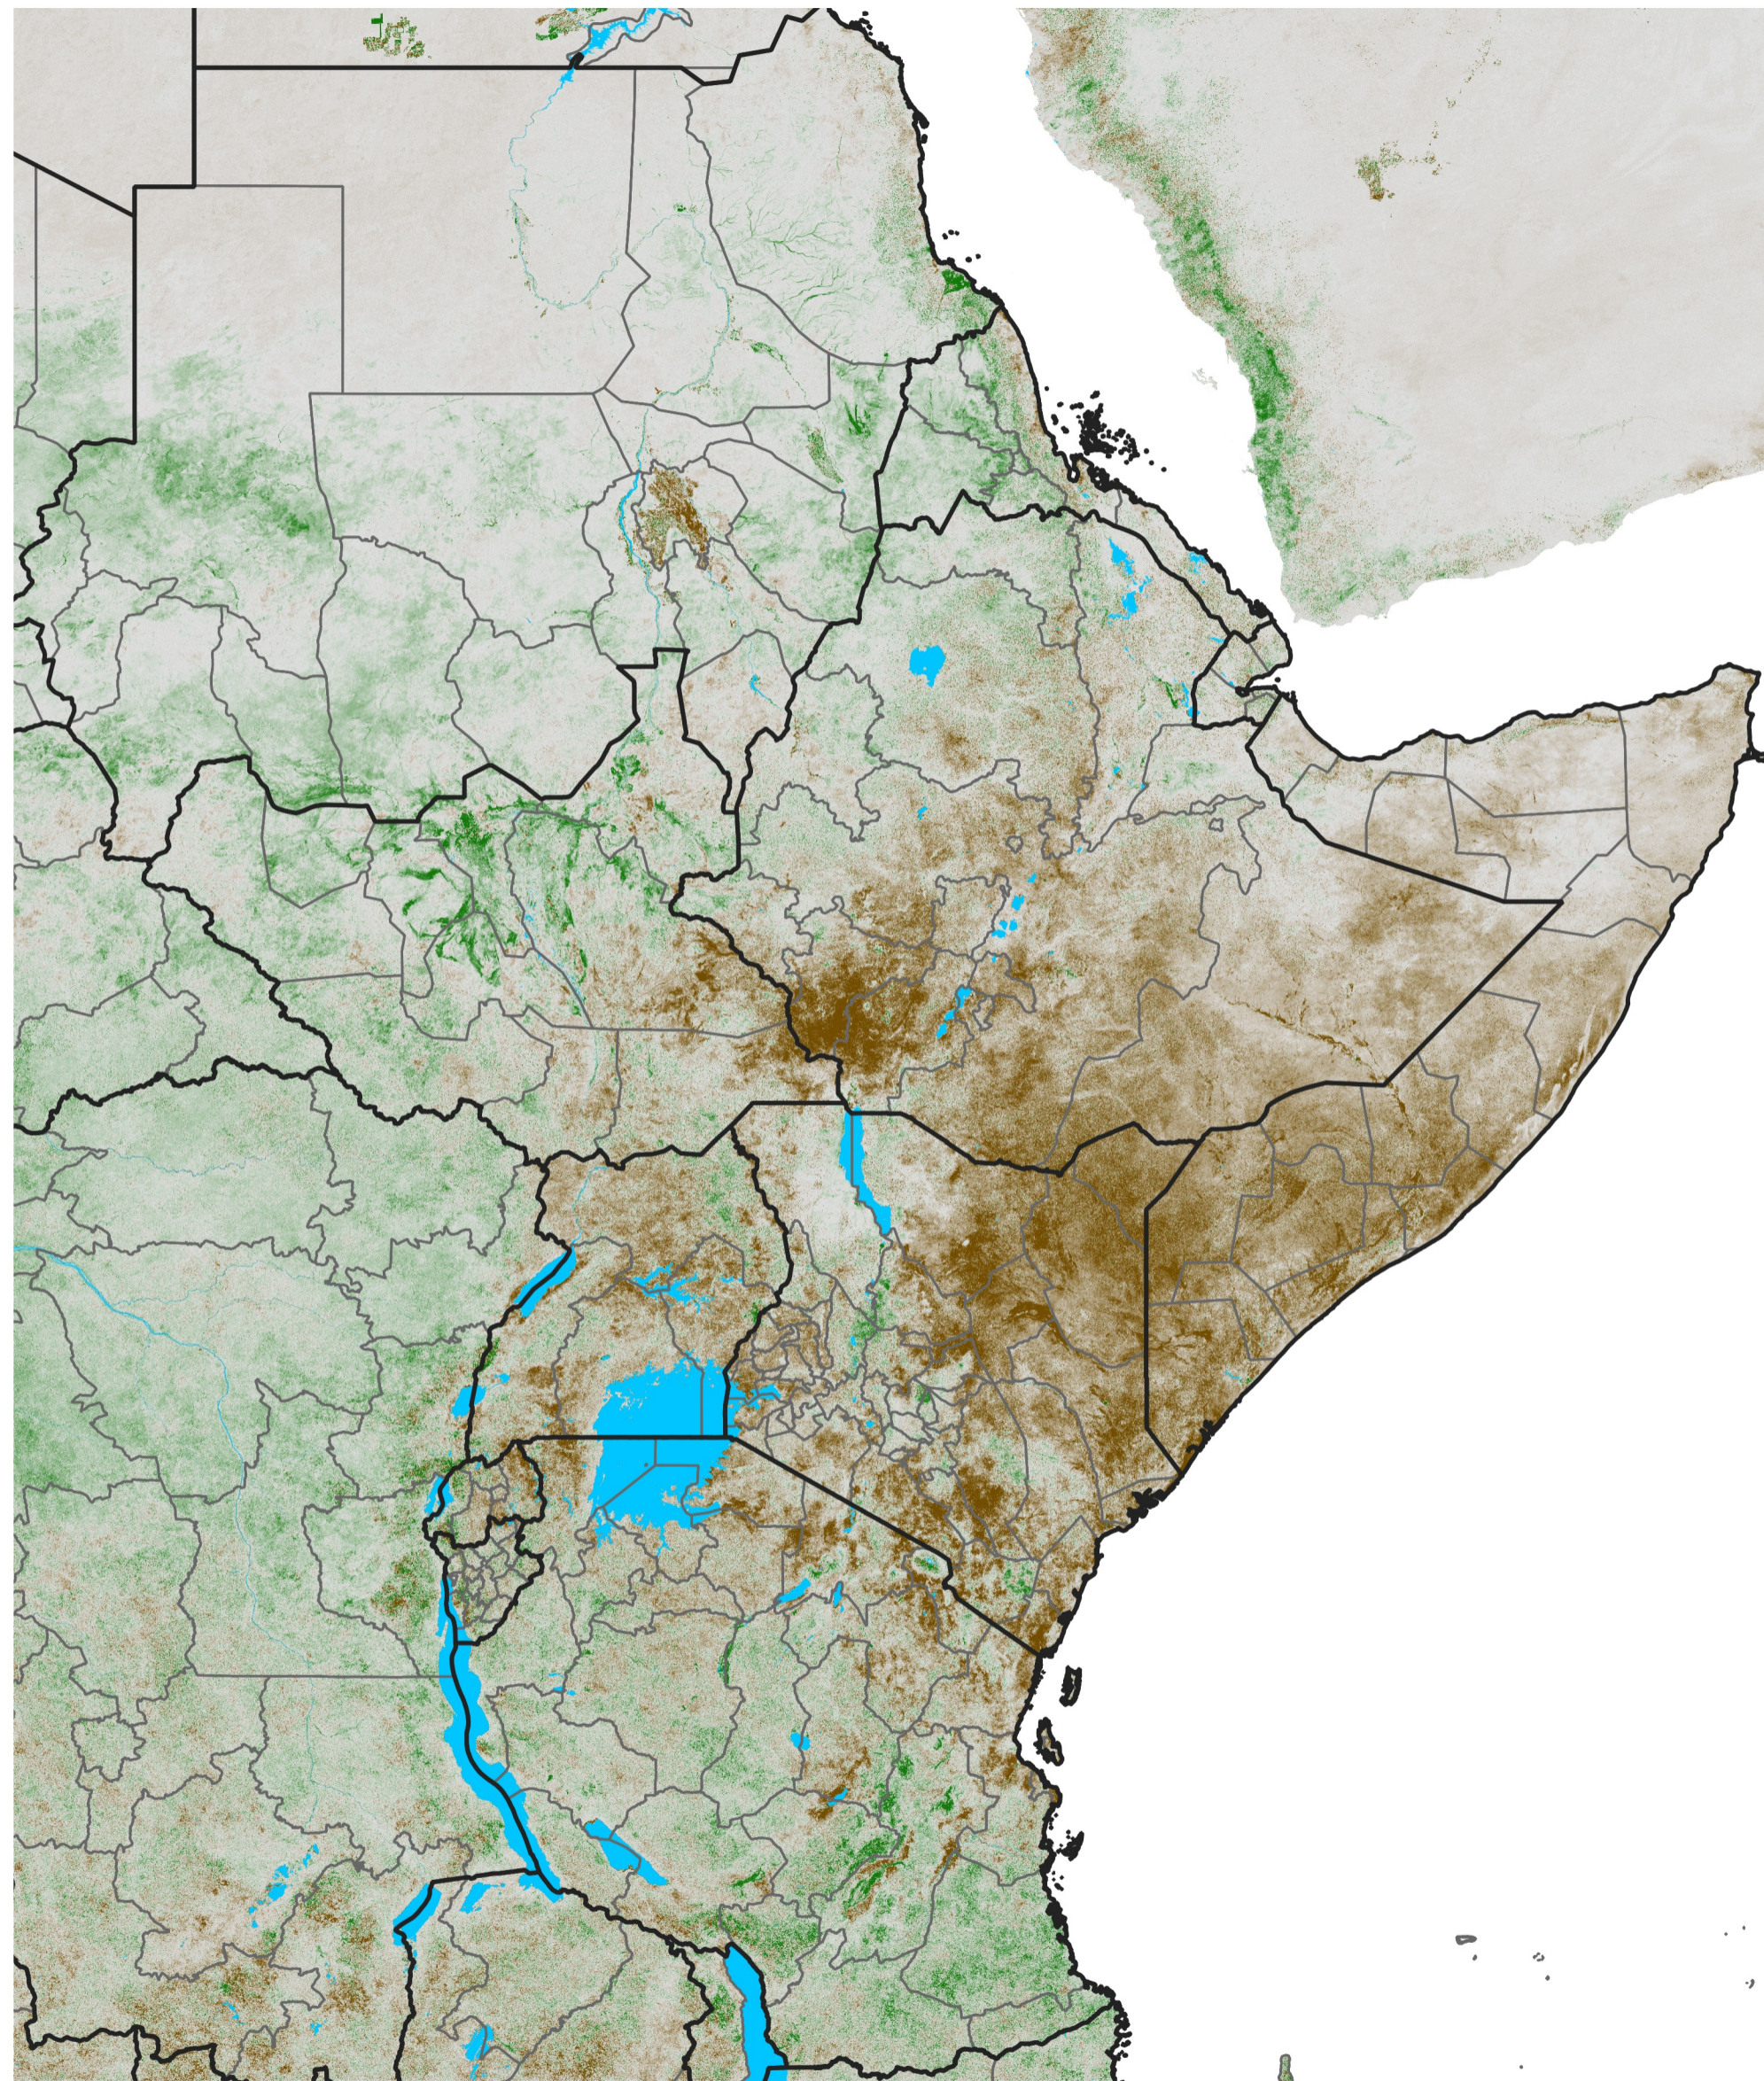

# East Africa NDVI Difference

2025 minus 2024

Period 10 / Feb 11 - 20, 2025

## NDVI Difference

< -0.3   -0.2   -0.1   -0.05   0.05   0.1   0.2   >0.3

Negative

No Difference

Positive