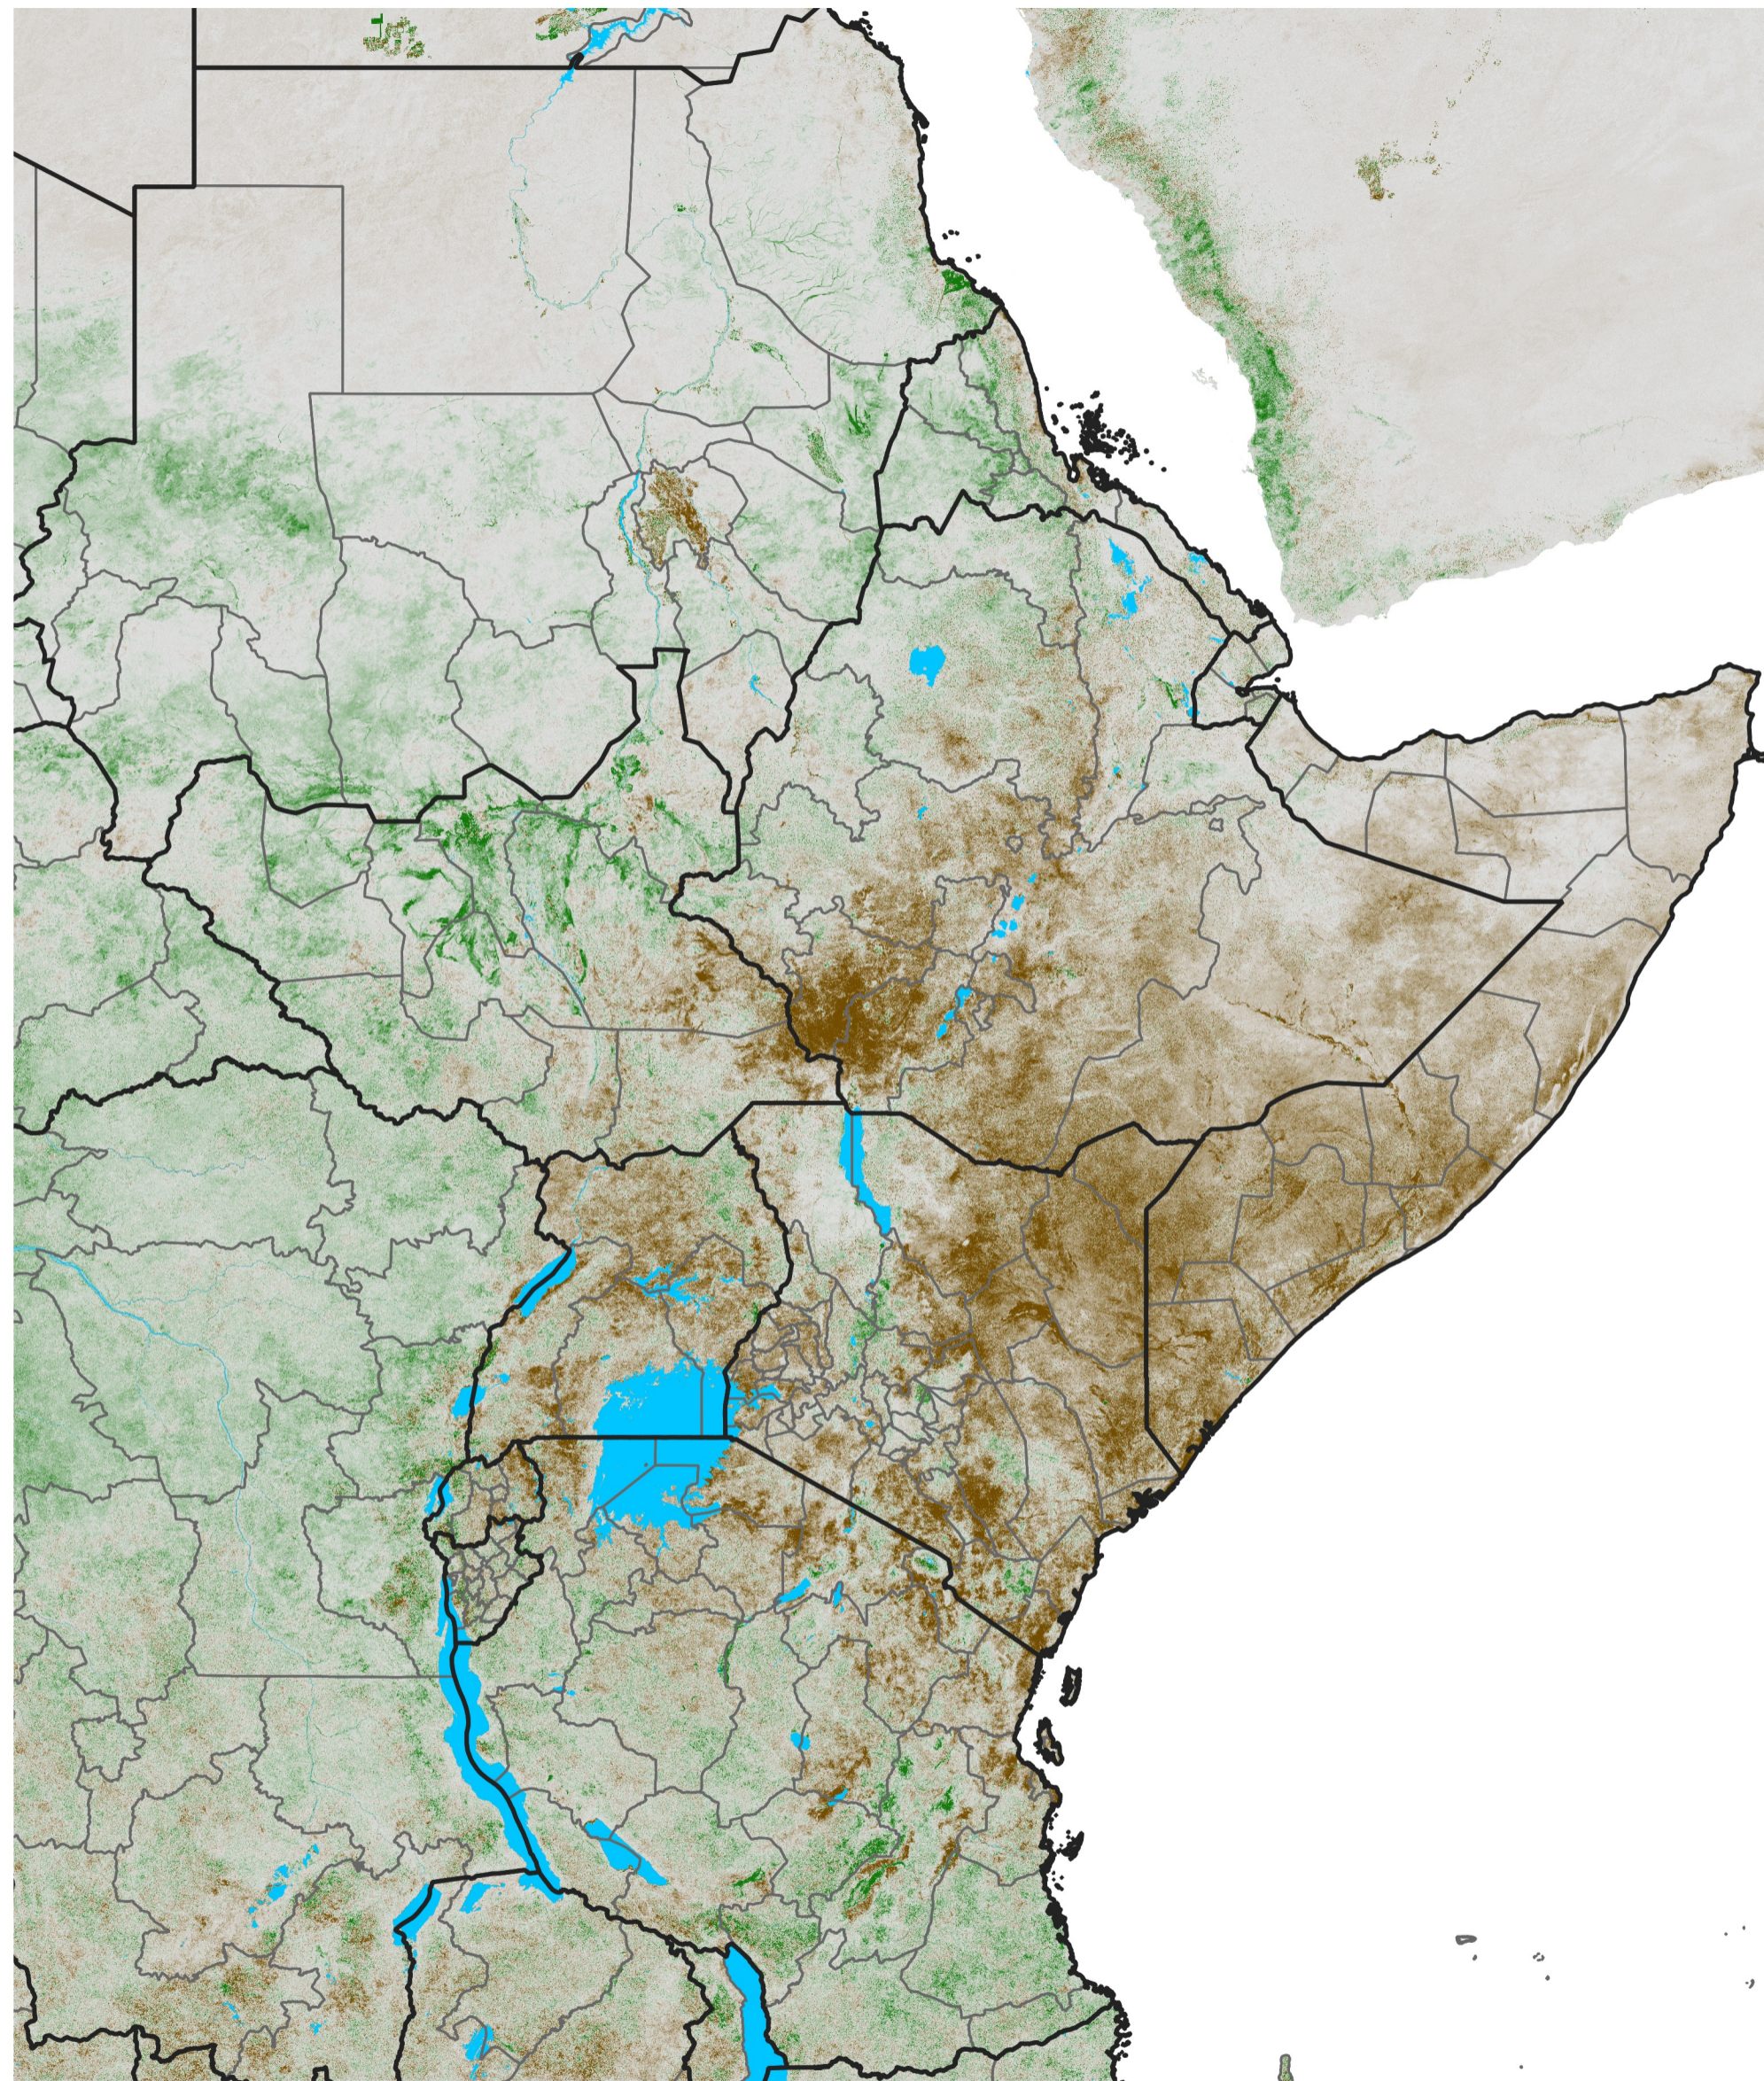

# East Africa NDVI Difference

2025 minus 2024

Period 11 / Feb 16 - 25, 2025

## NDVI Difference

< -0.3   -0.2   -0.1   -0.05   0.05   0.1   0.2   >0.3

Negative

No Difference

Positive