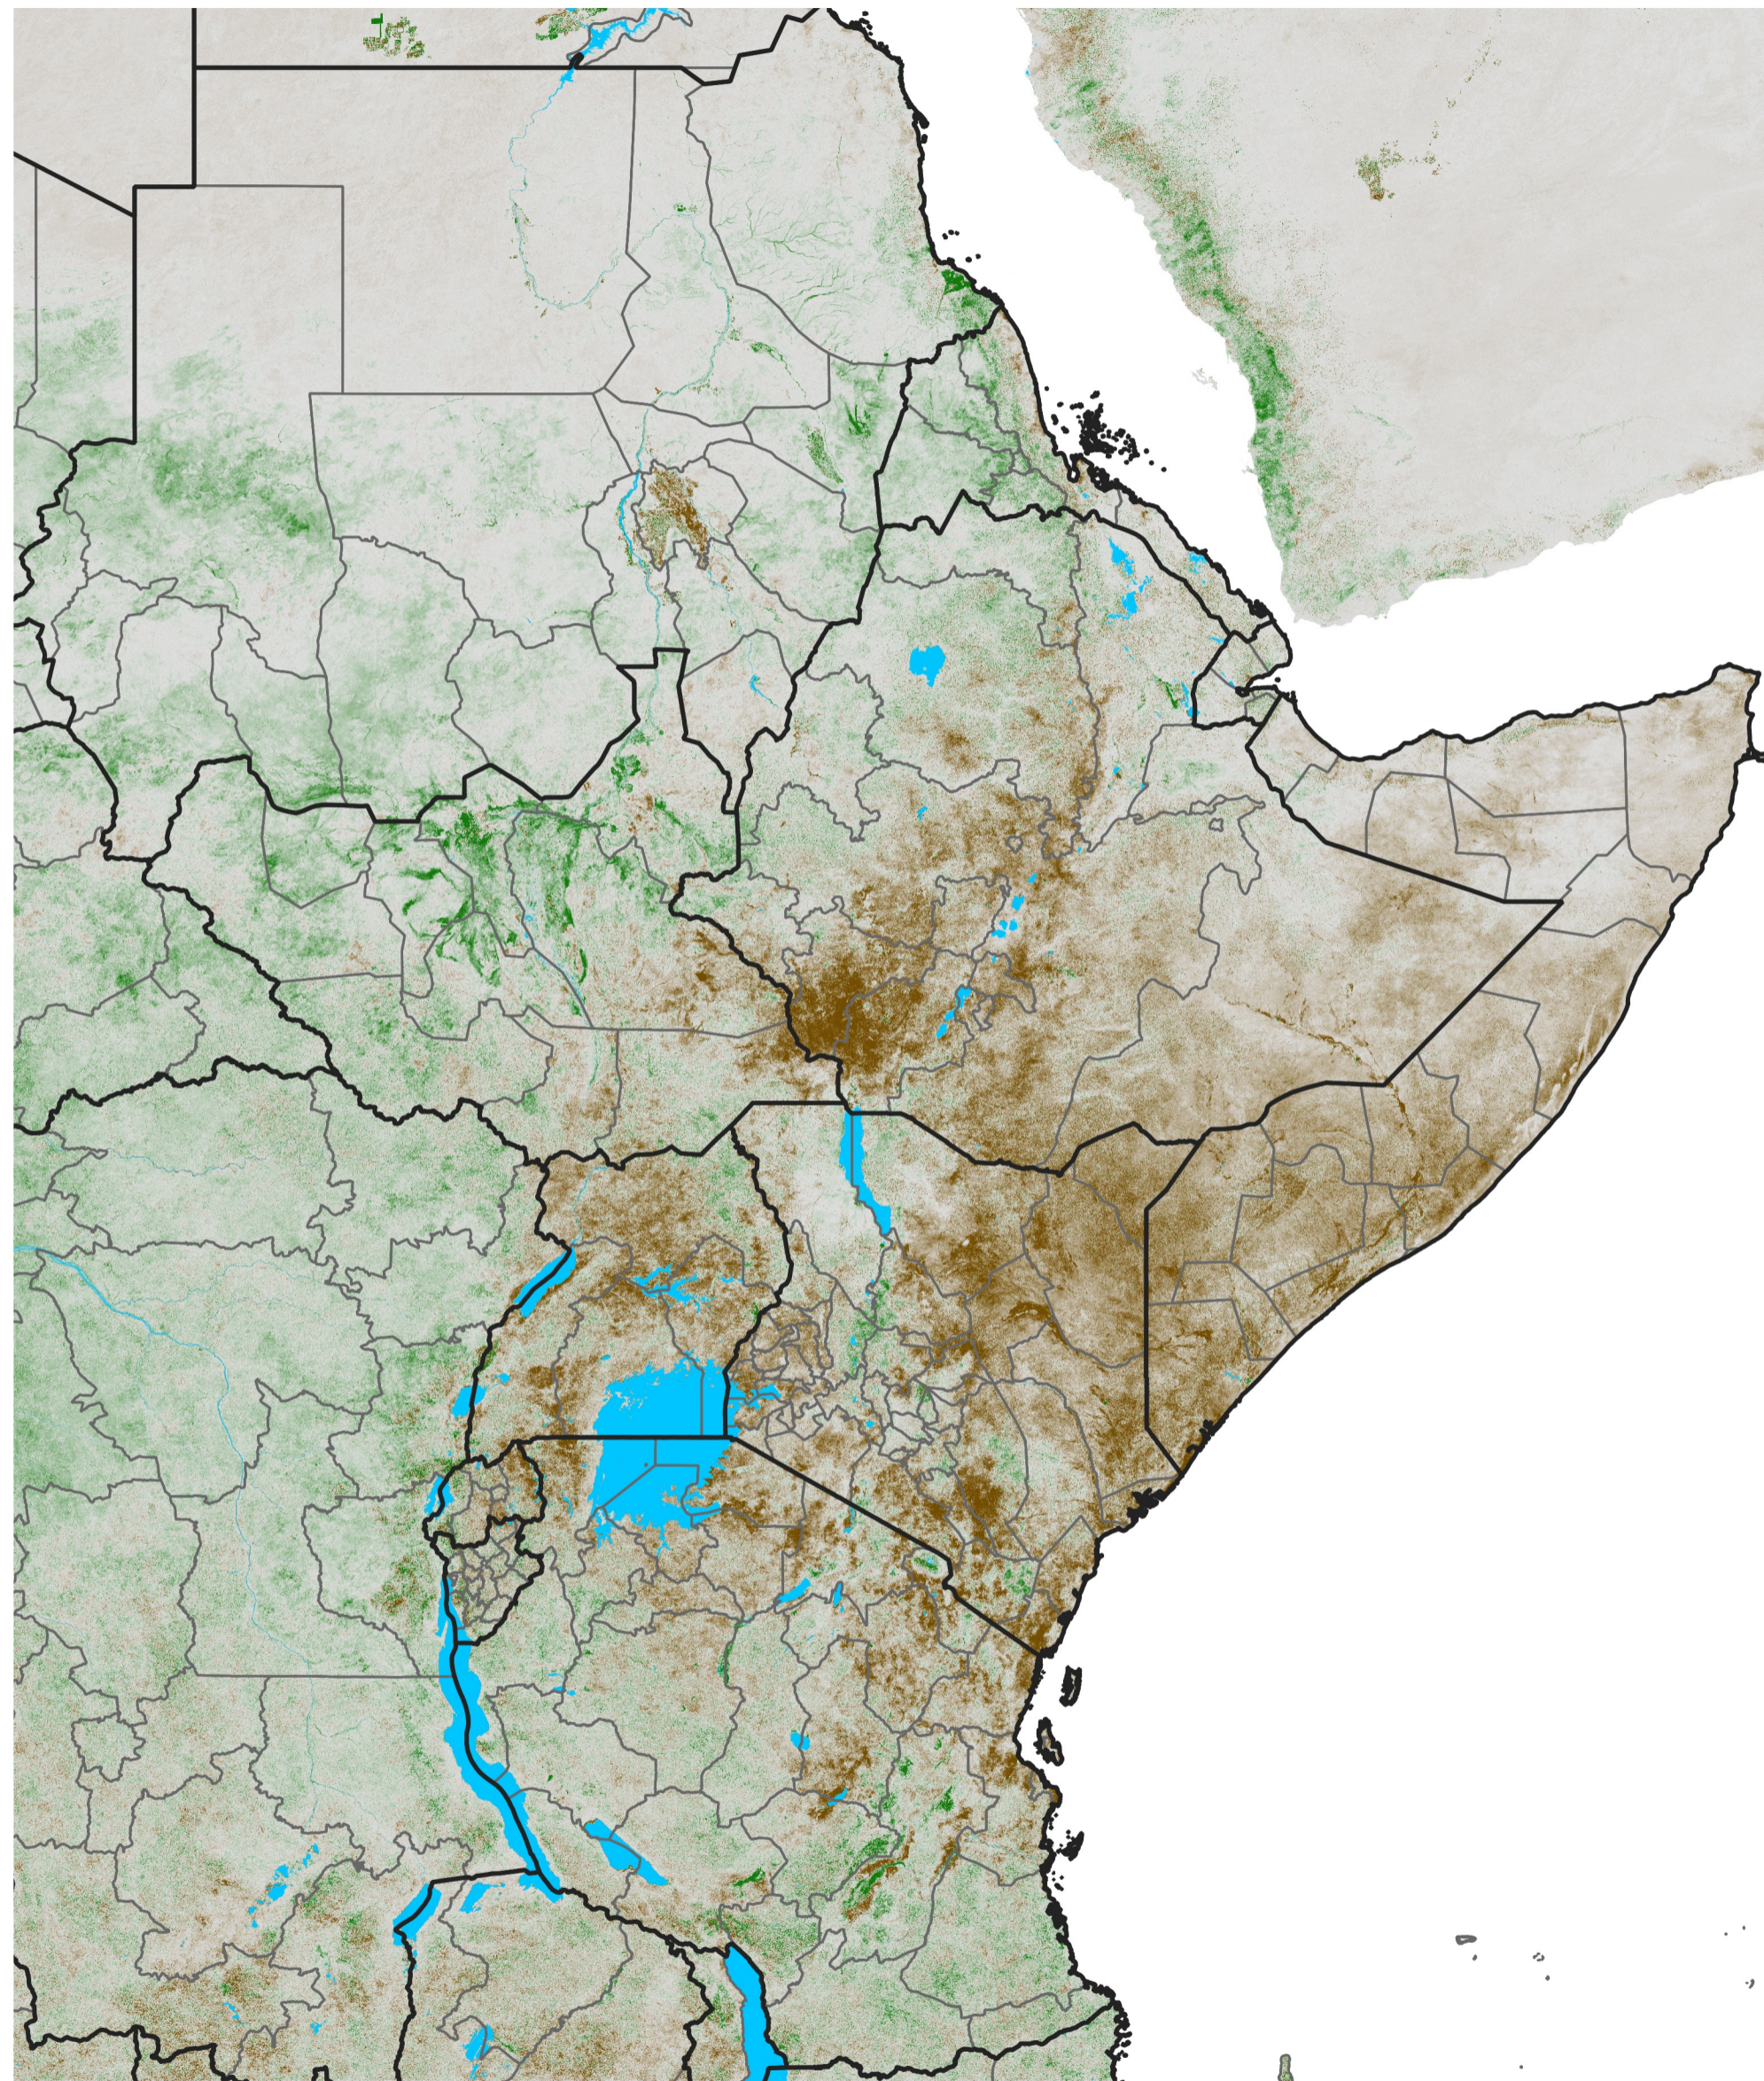

East Africa NDVI Difference

2025 minus 2024

Period 12 / Feb 21 - 28, 2025

NDVI Difference

< -0.3 -0.2 -0.1 -0.05 0.05 0.1 0.2 >0.3

Negative

No Difference

Positive