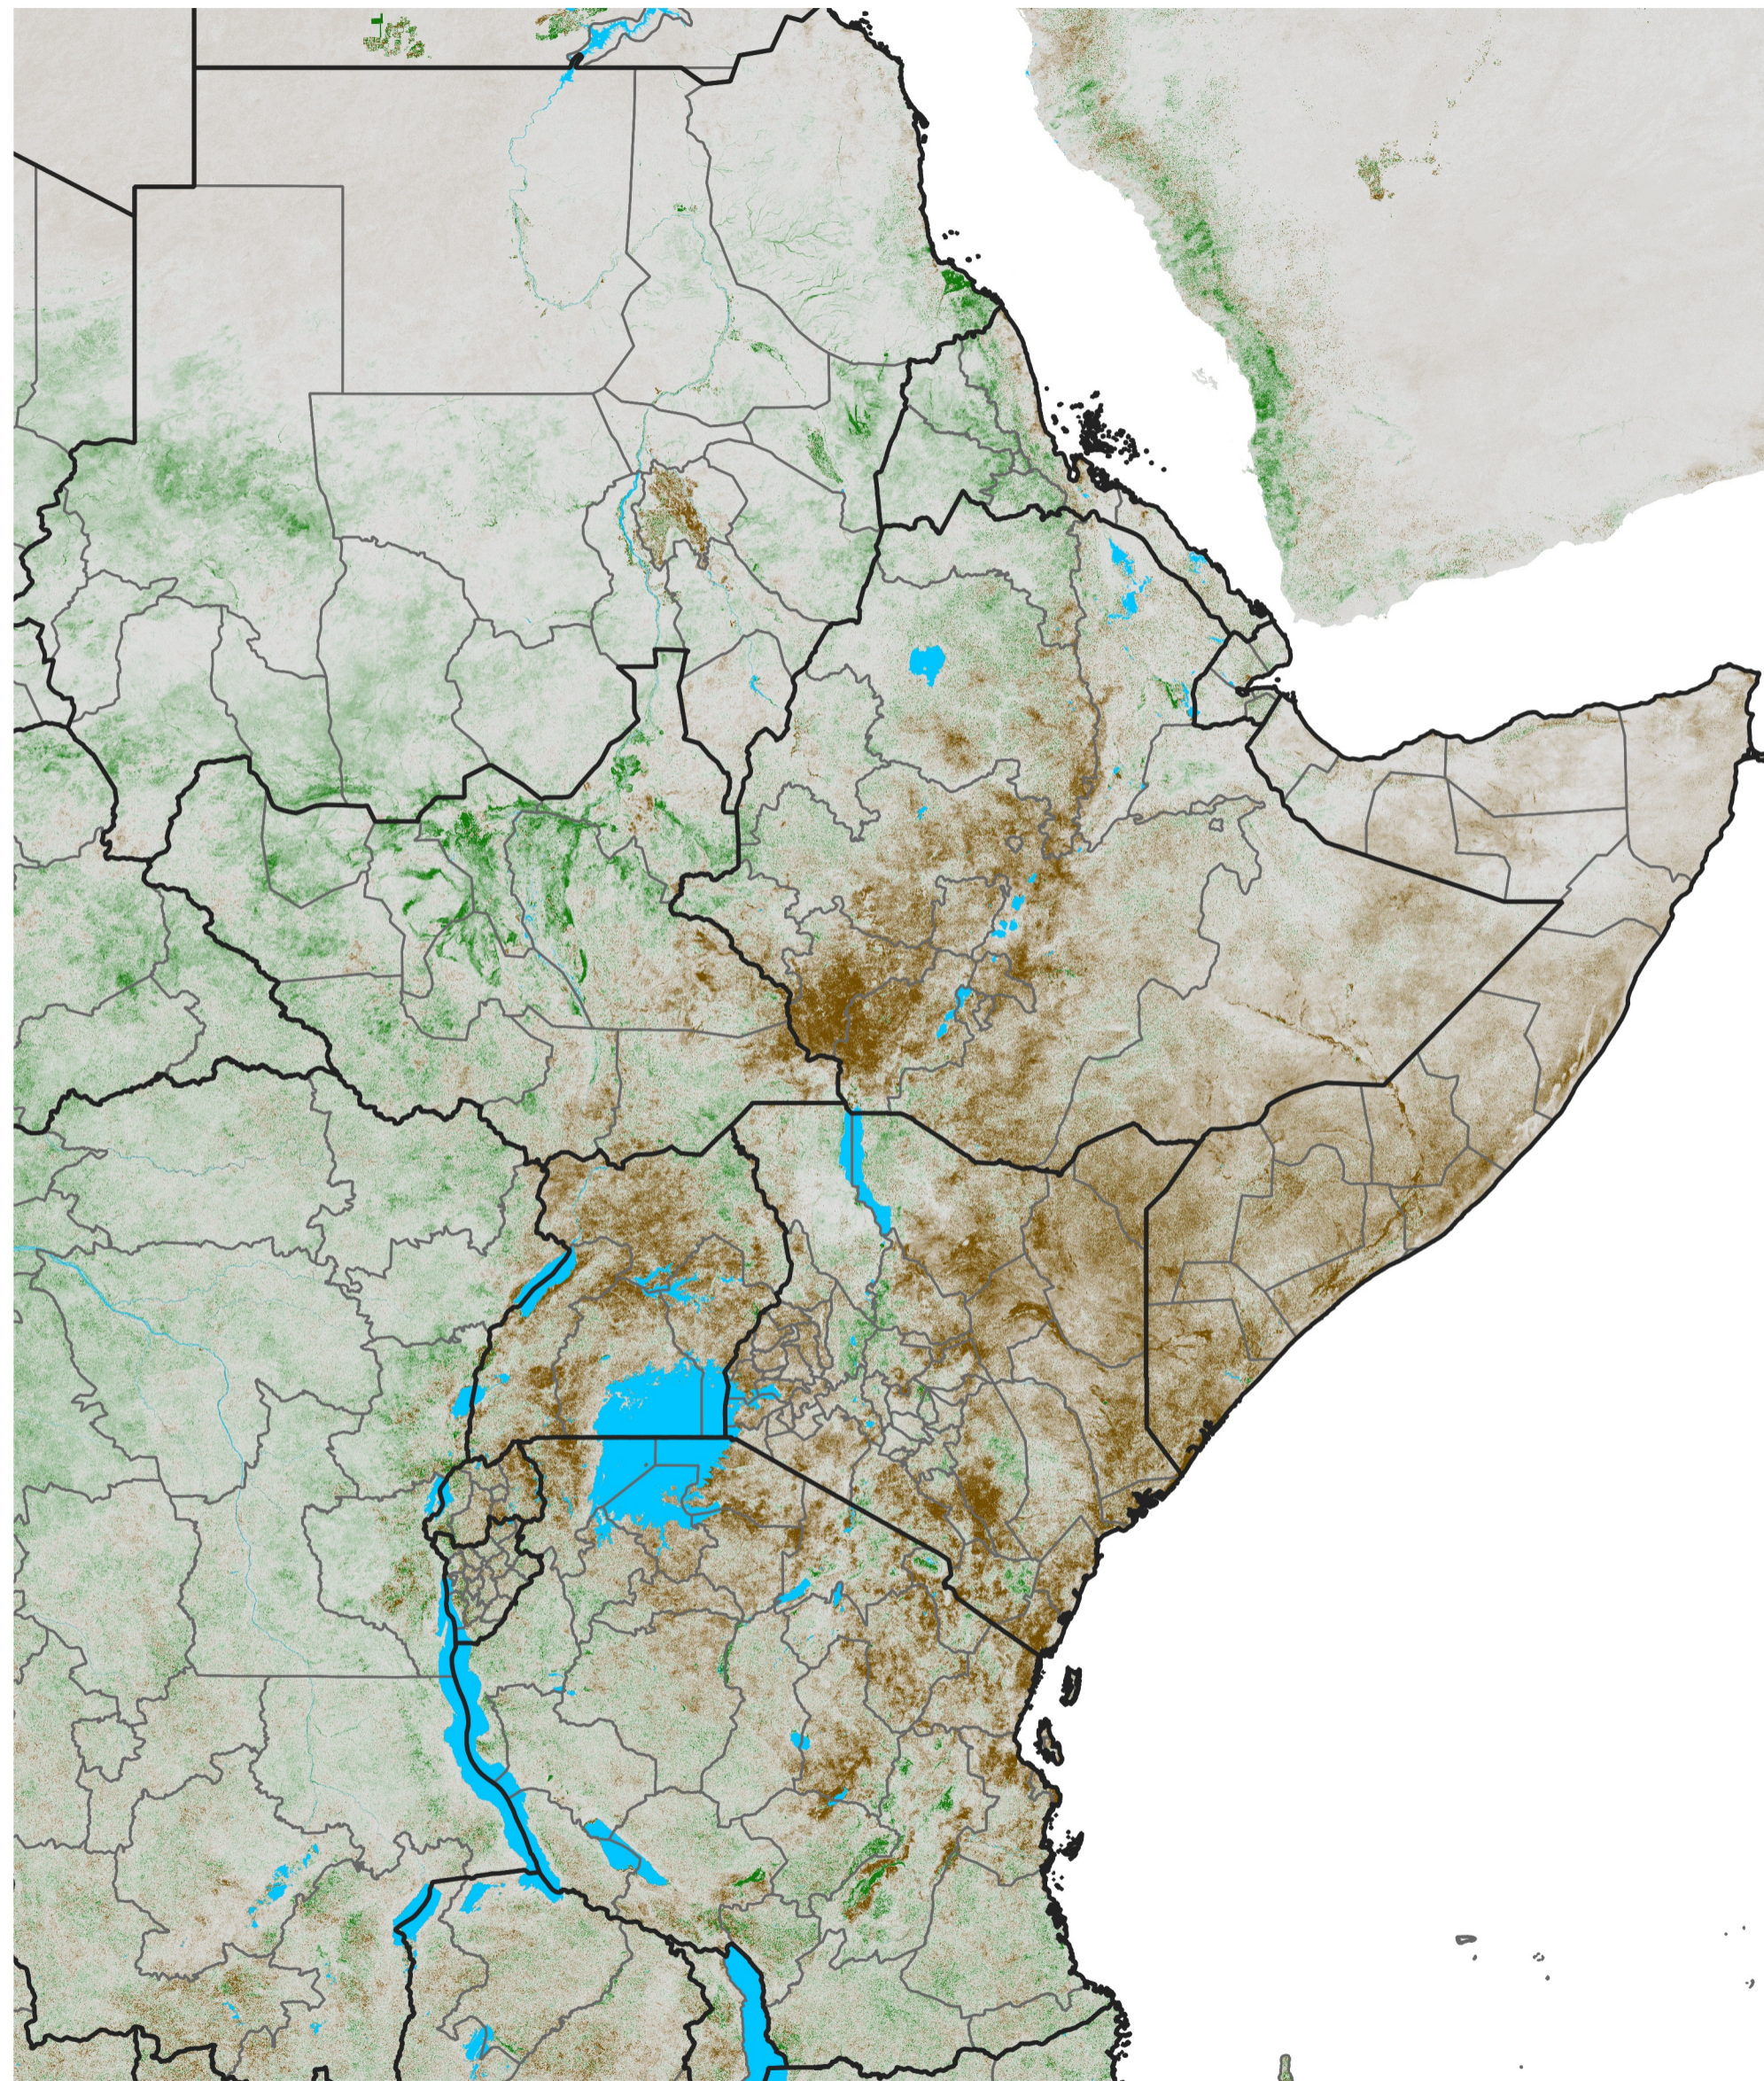

East Africa NDVI Difference

2025 minus 2024

Period 13 / Feb 26 - Mar 05, 2025

NDVI Difference

< -0.3 -0.2 -0.1 -0.05 0.05 0.1 0.2 >0.3

Negative

No Difference

Positive