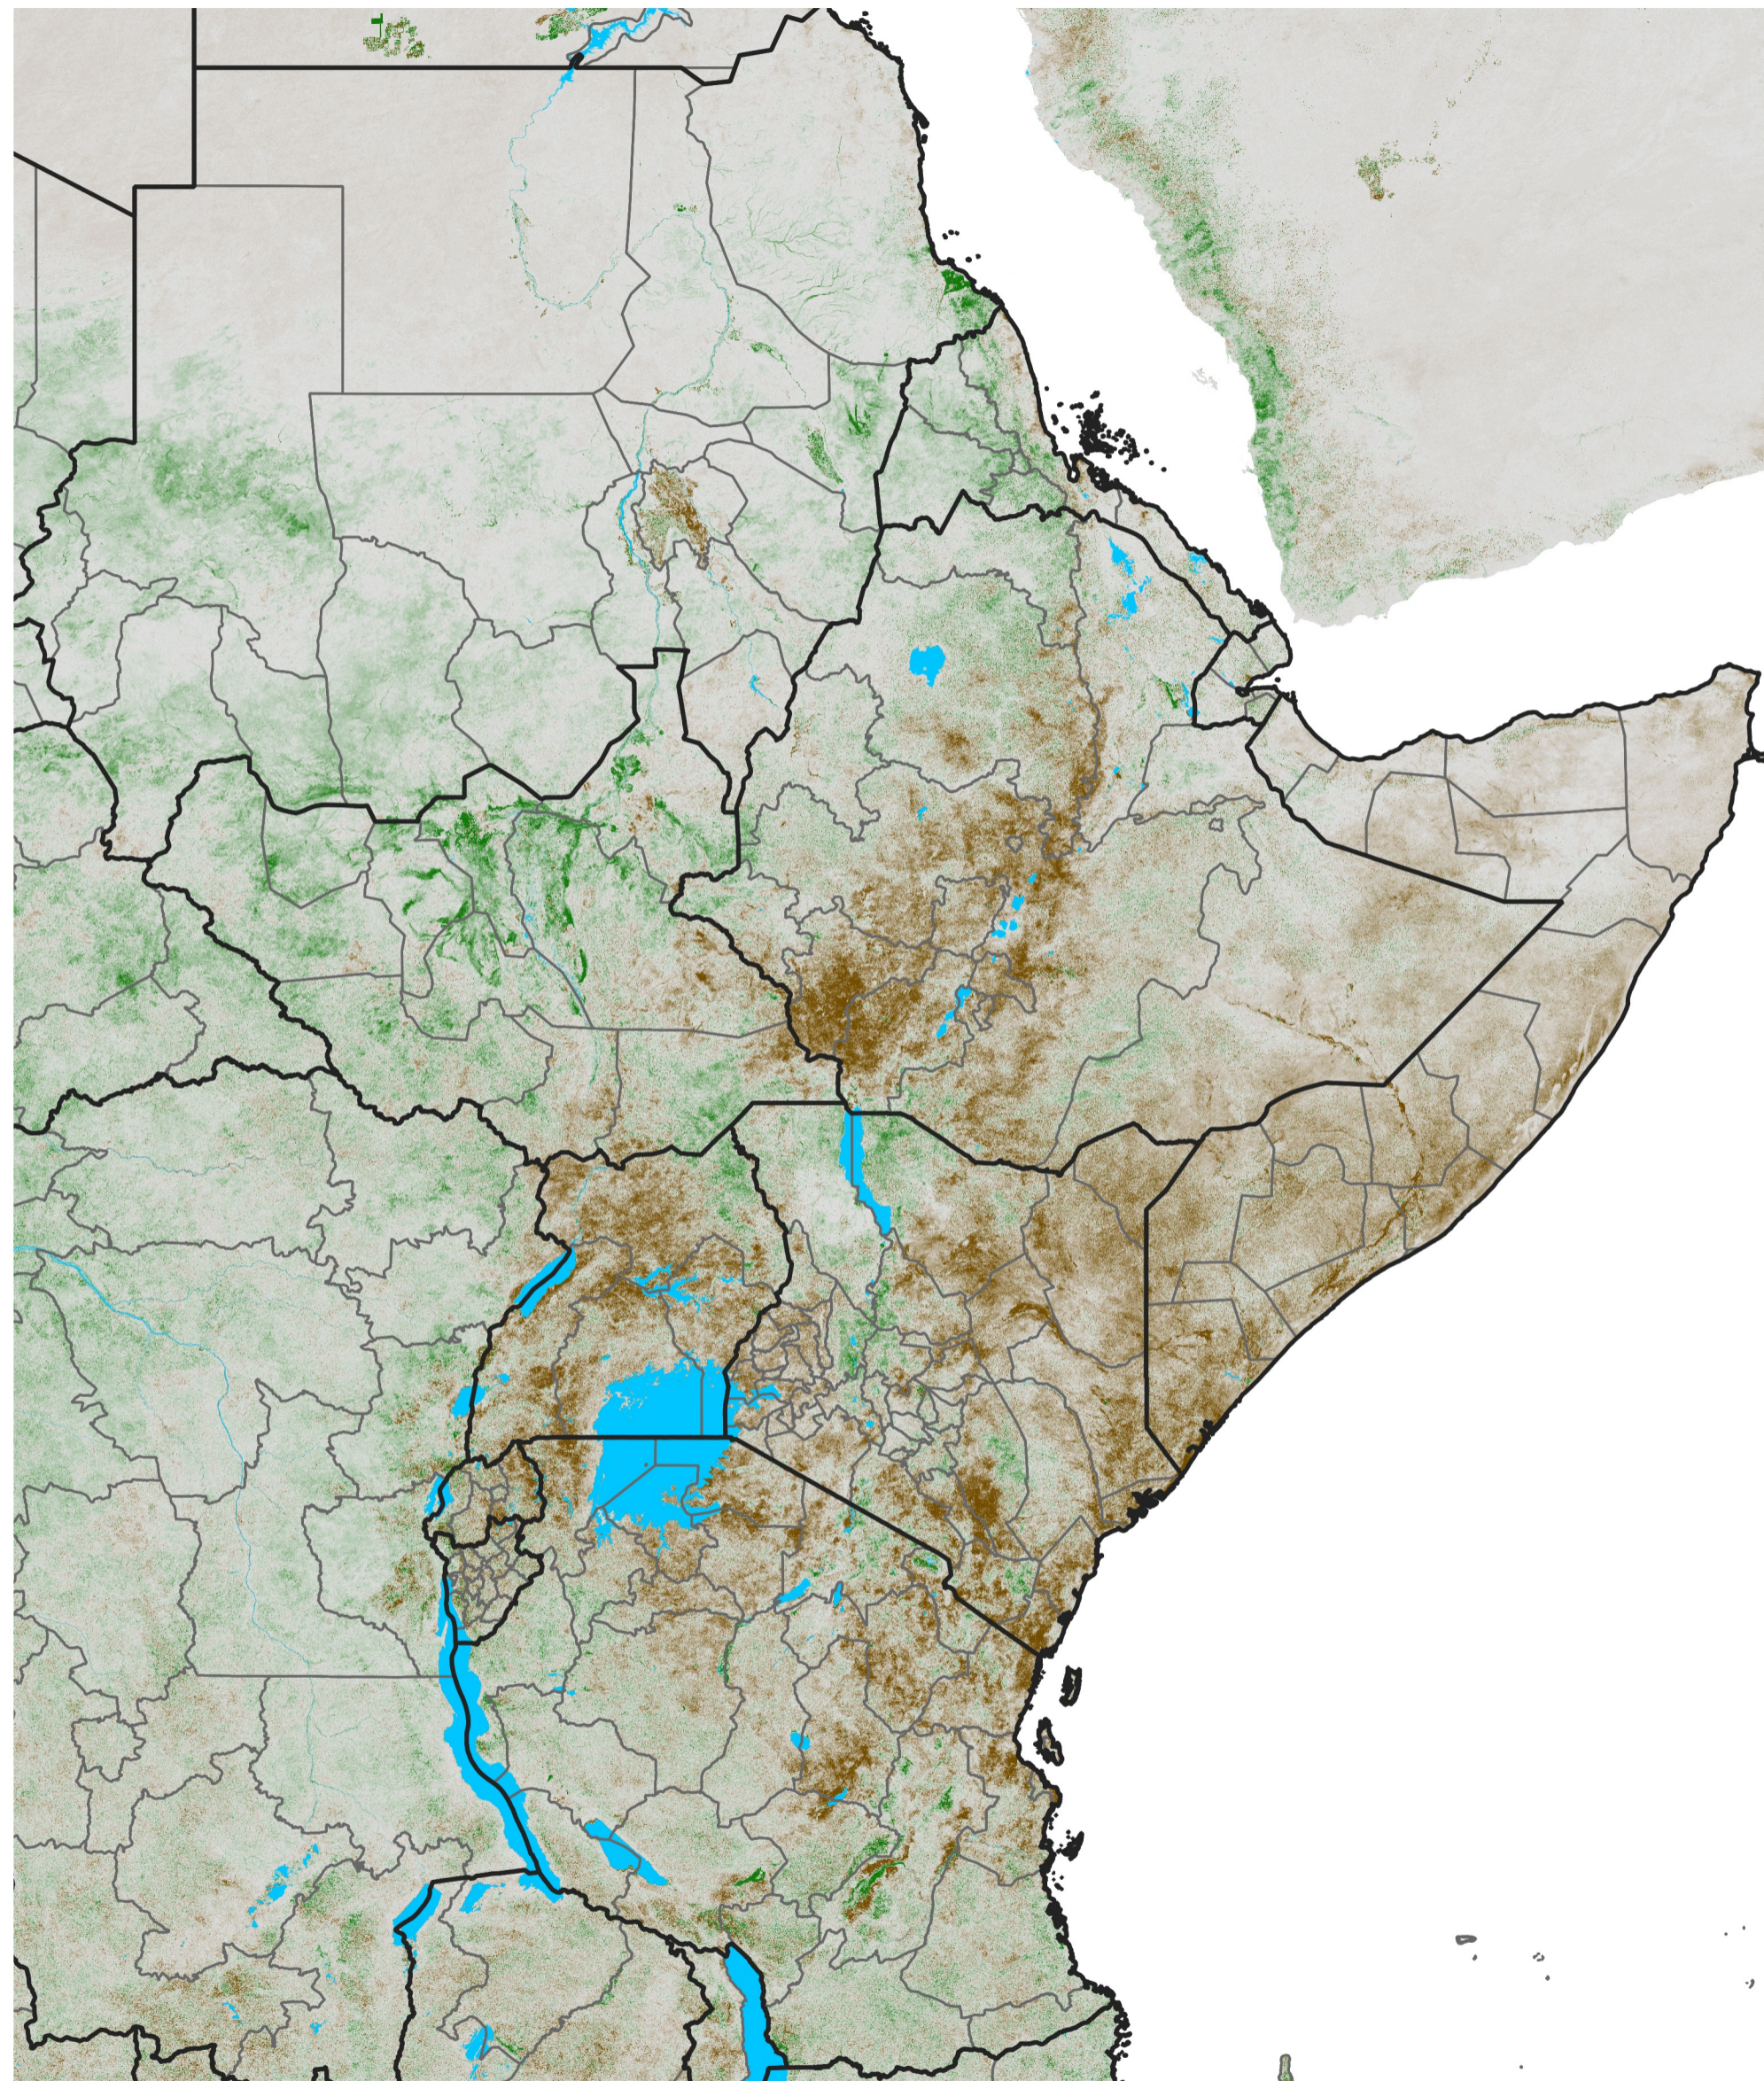

East Africa NDVI Difference

2025 minus 2024

Period 14 / Mar 01 - 10, 2025

NDVI Difference

< -0.3 -0.2 -0.1 -0.05 0.05 0.1 0.2 >0.3

Negative

No Difference

Positive