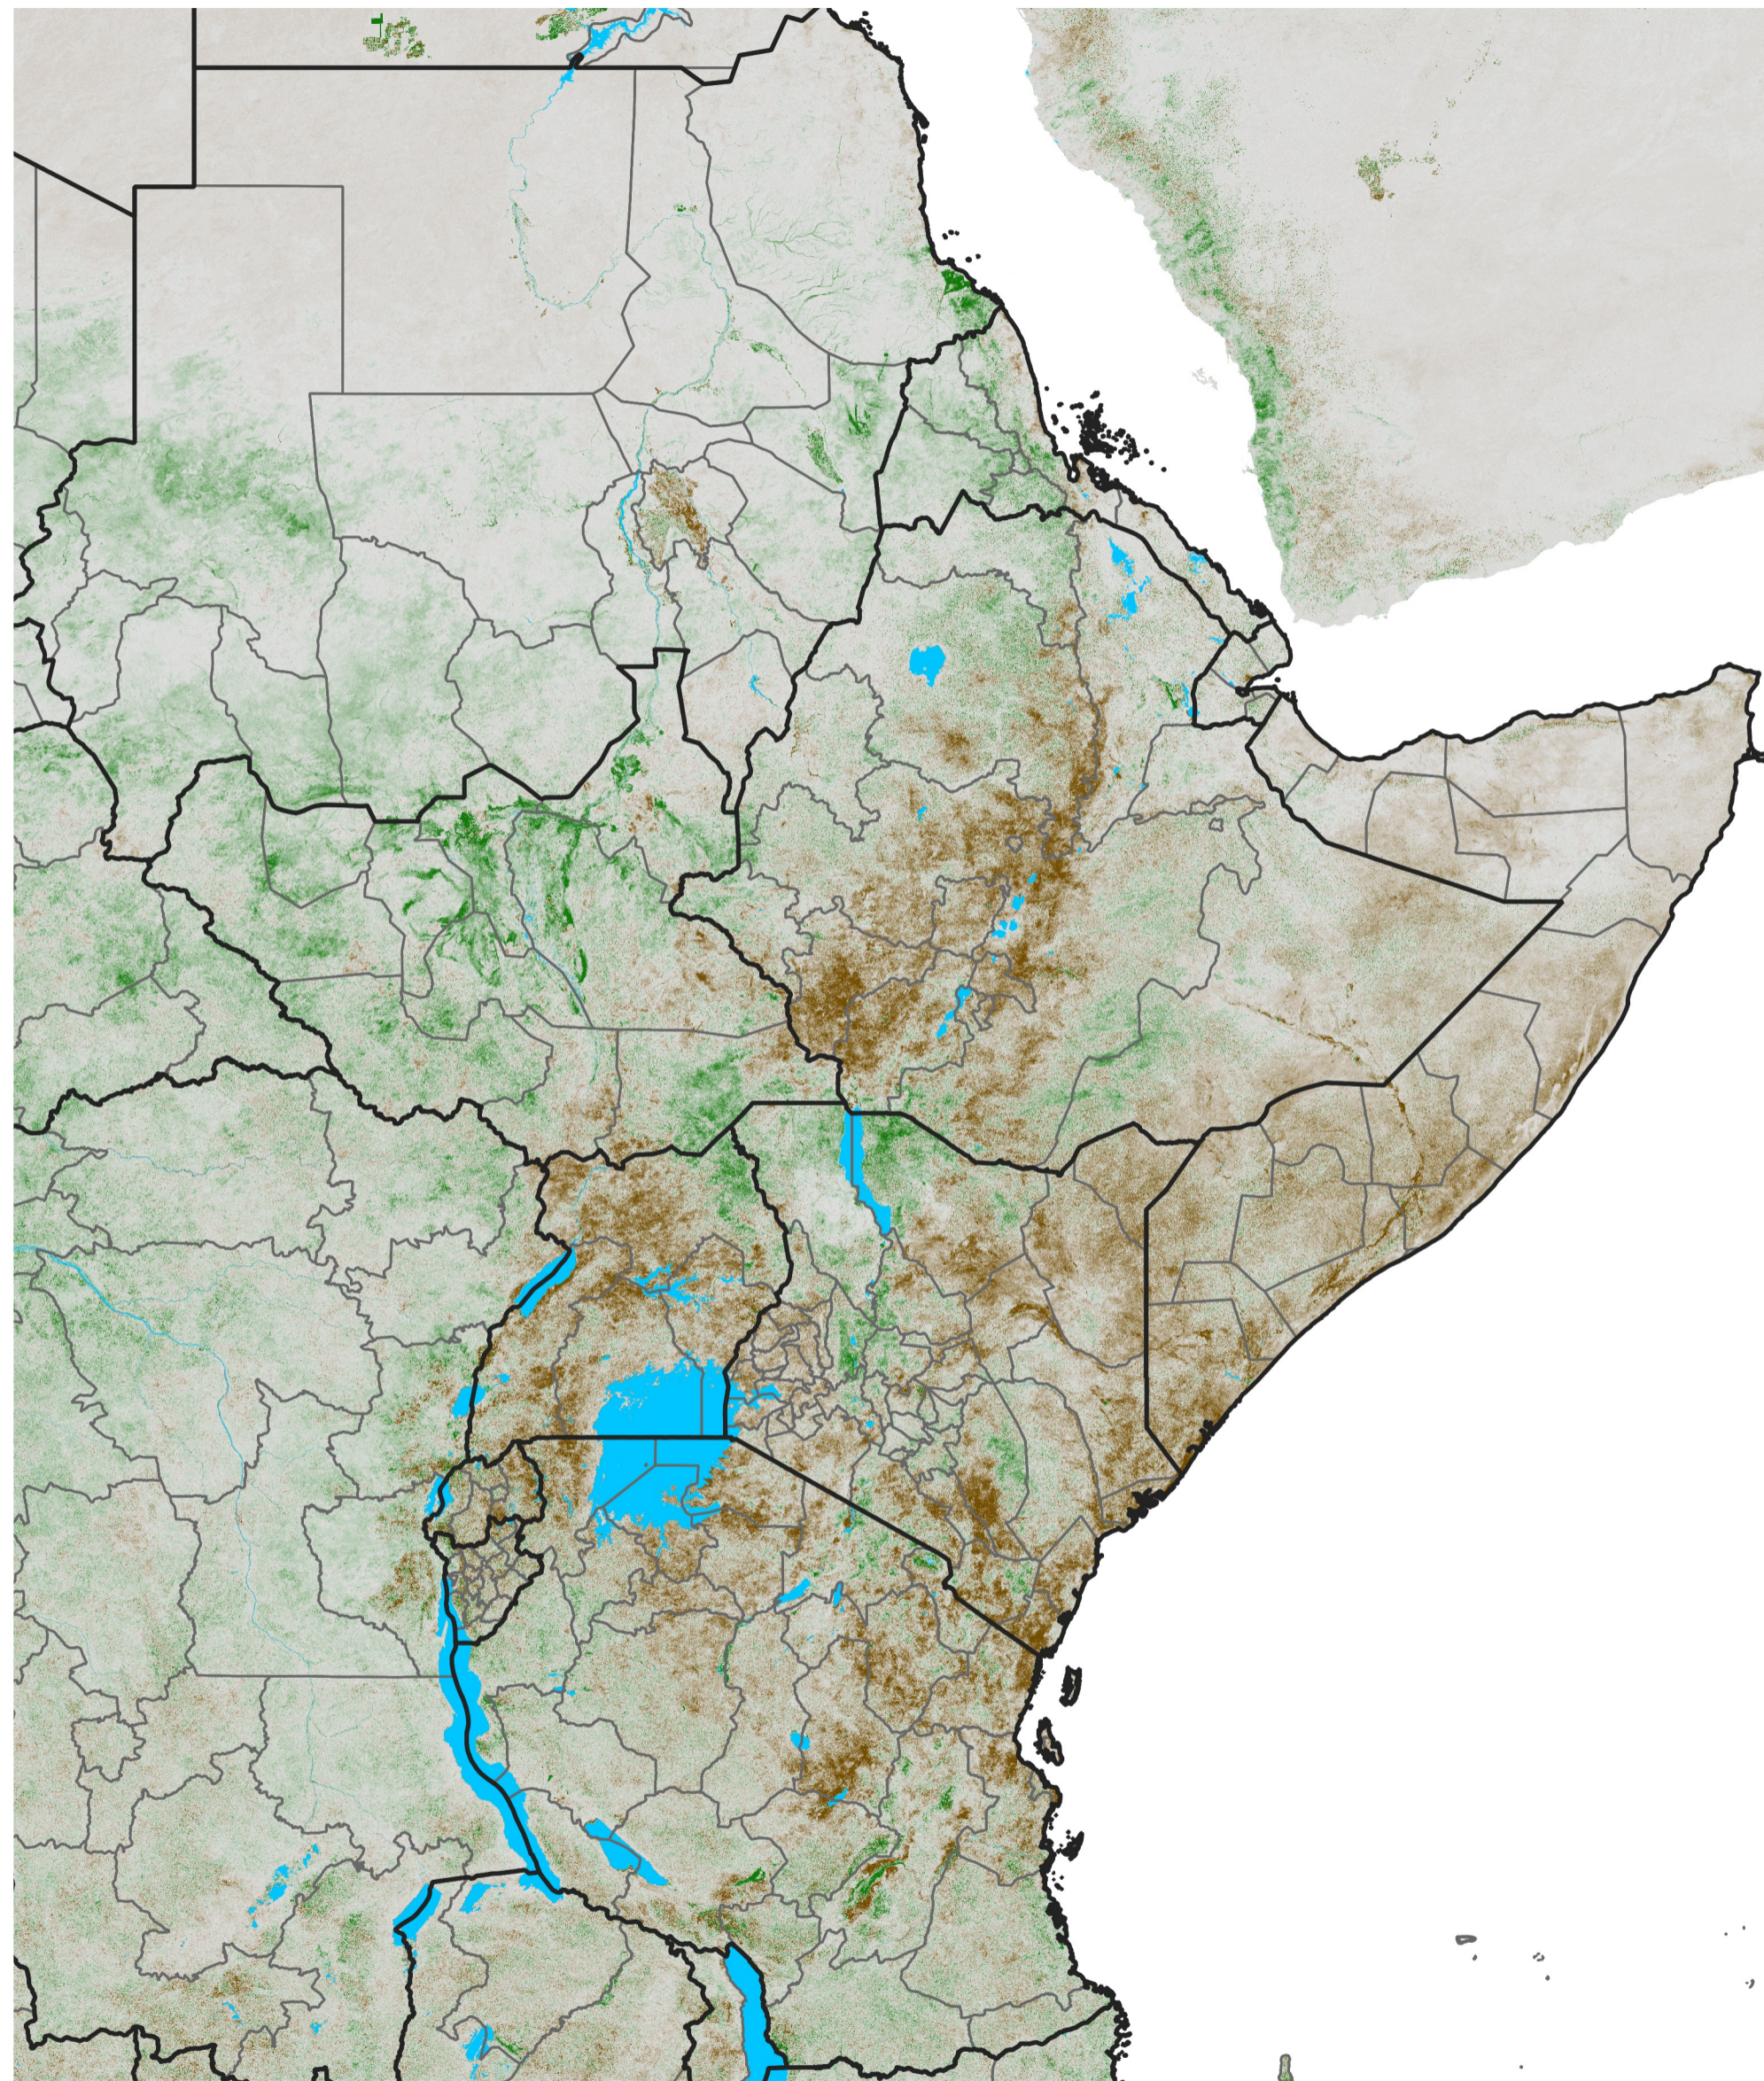

East Africa NDVI Difference

2025 minus 2024

Period 15 / Mar 06 - 15, 2025

NDVI Difference

< -0.3 -0.2 -0.1 -0.05 0.05 0.1 0.2 >0.3

Negative

No Difference

Positive