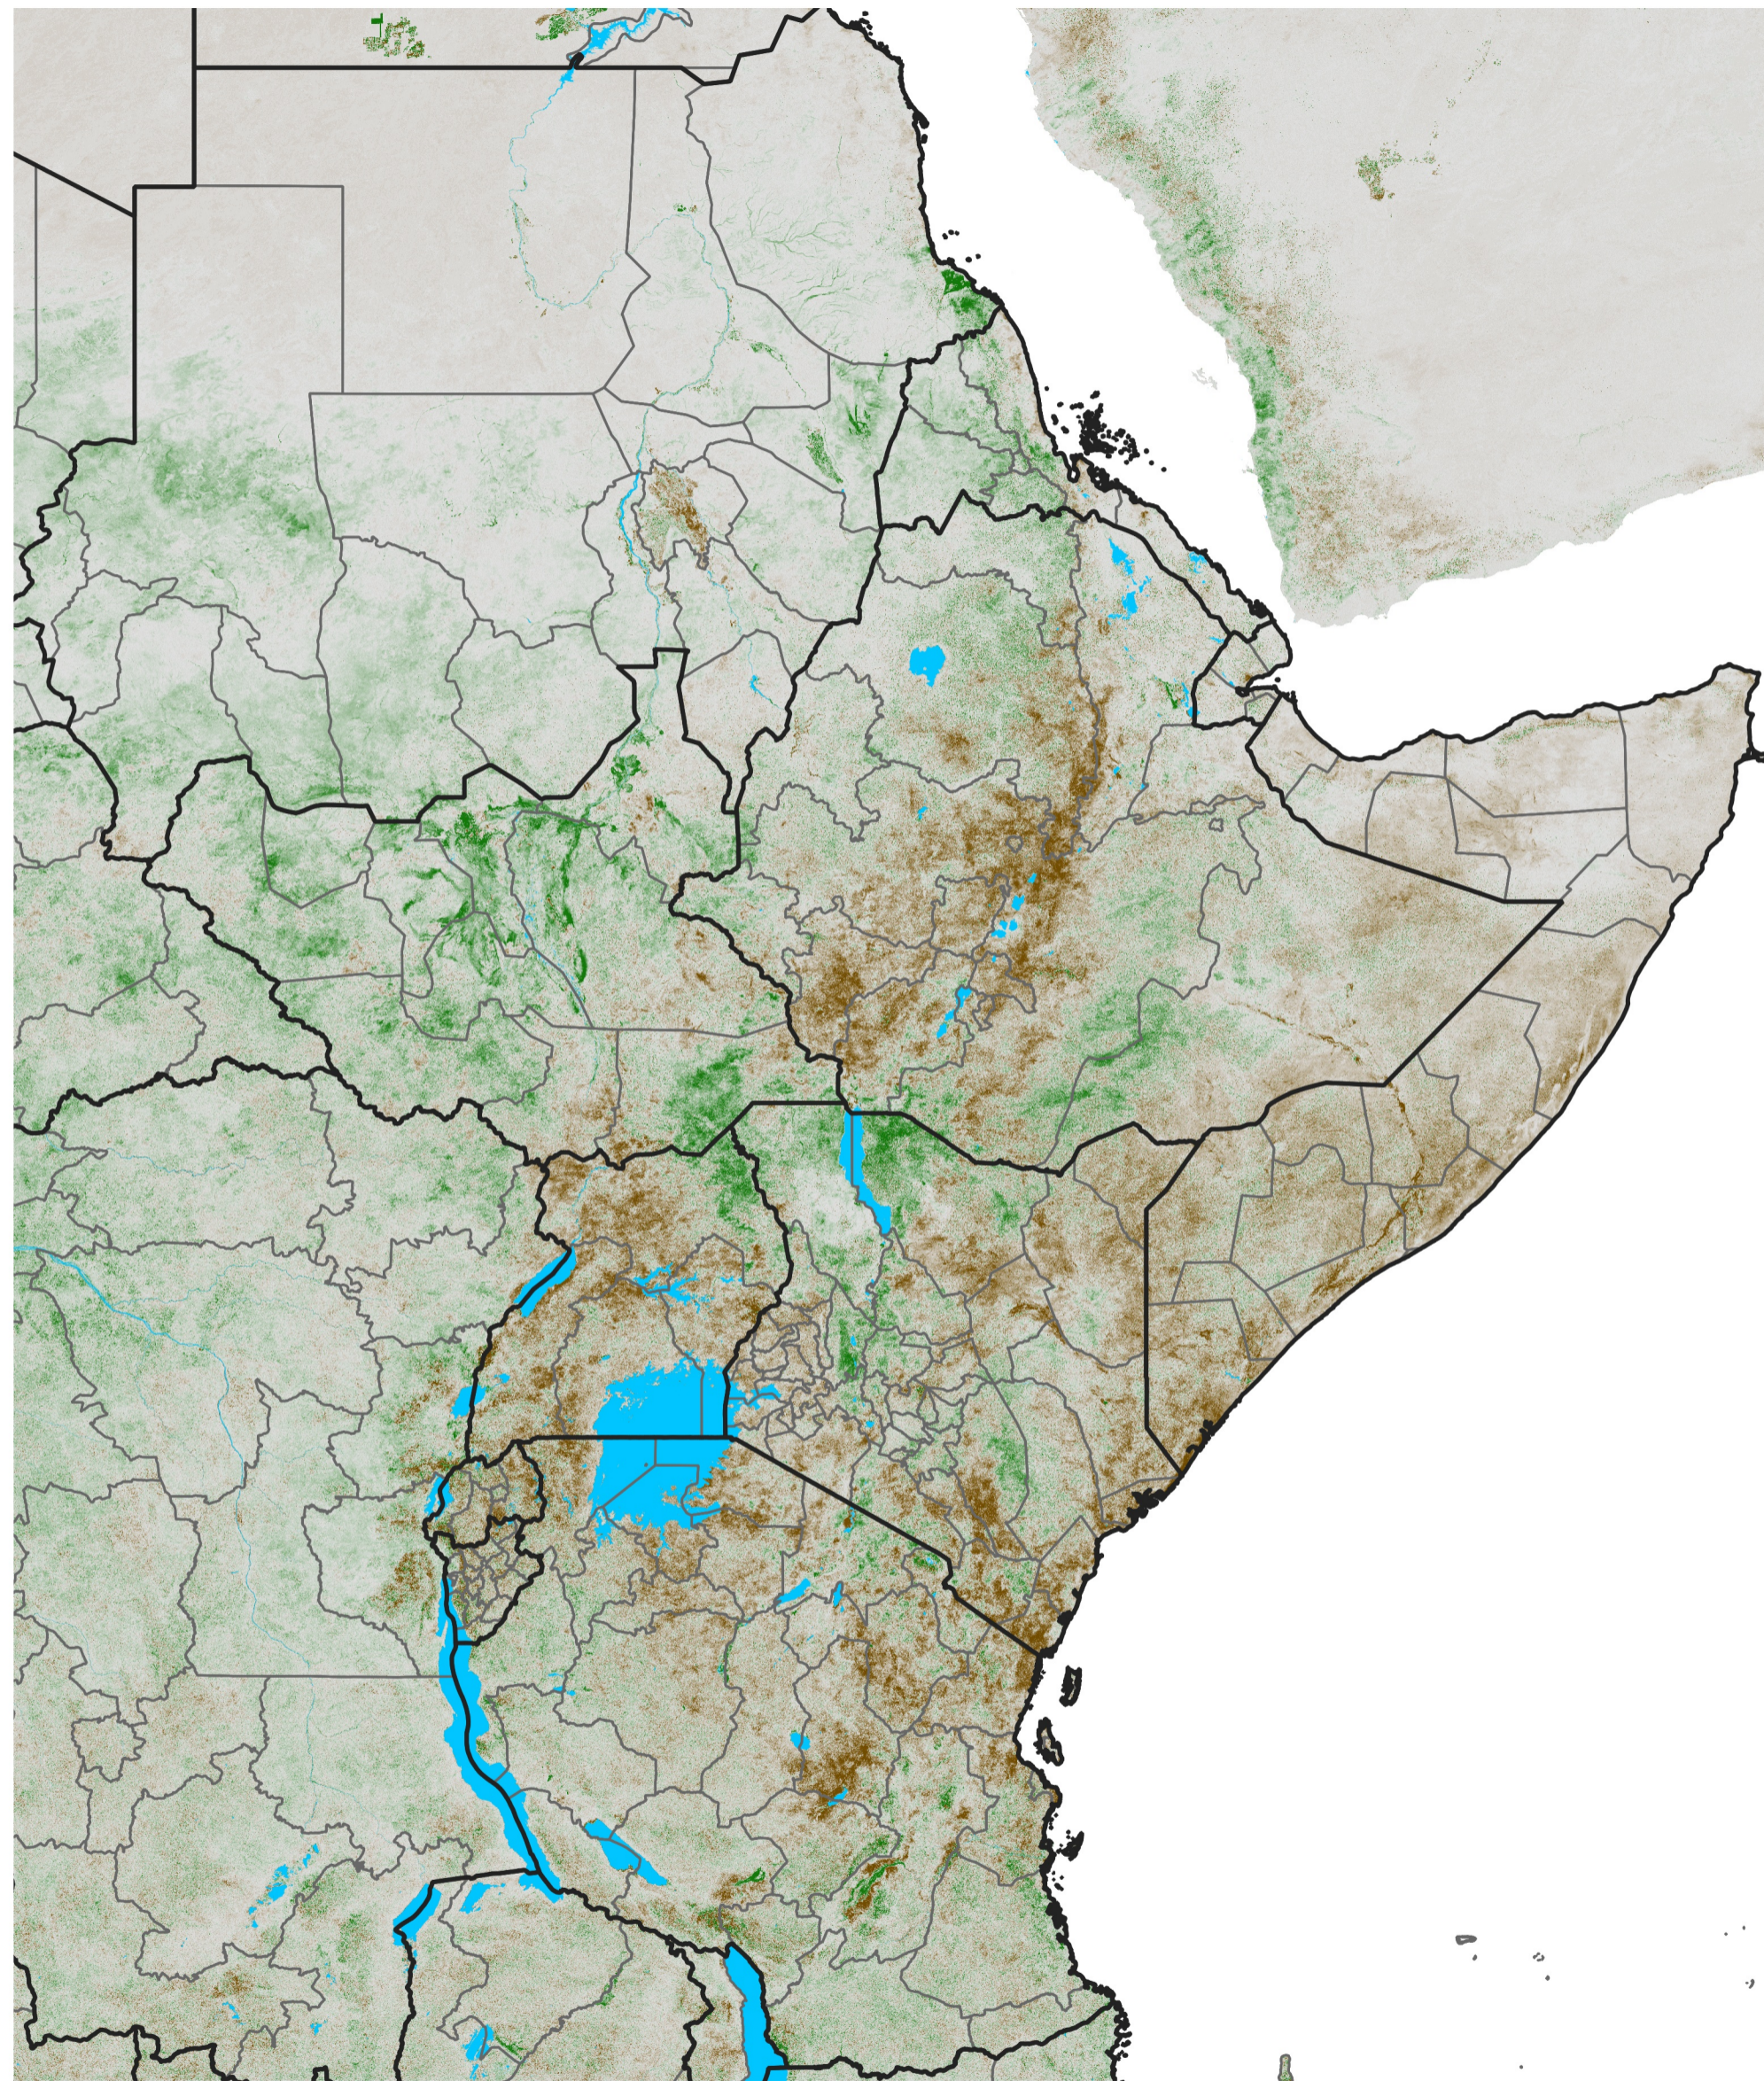

East Africa NDVI Difference

2025 minus 2024

Period 16 / Mar 11 - 20, 2025

NDVI Difference

< -0.3 -0.2 -0.1 -0.05 0.05 0.1 0.2 >0.3

Negative

No Difference

Positive