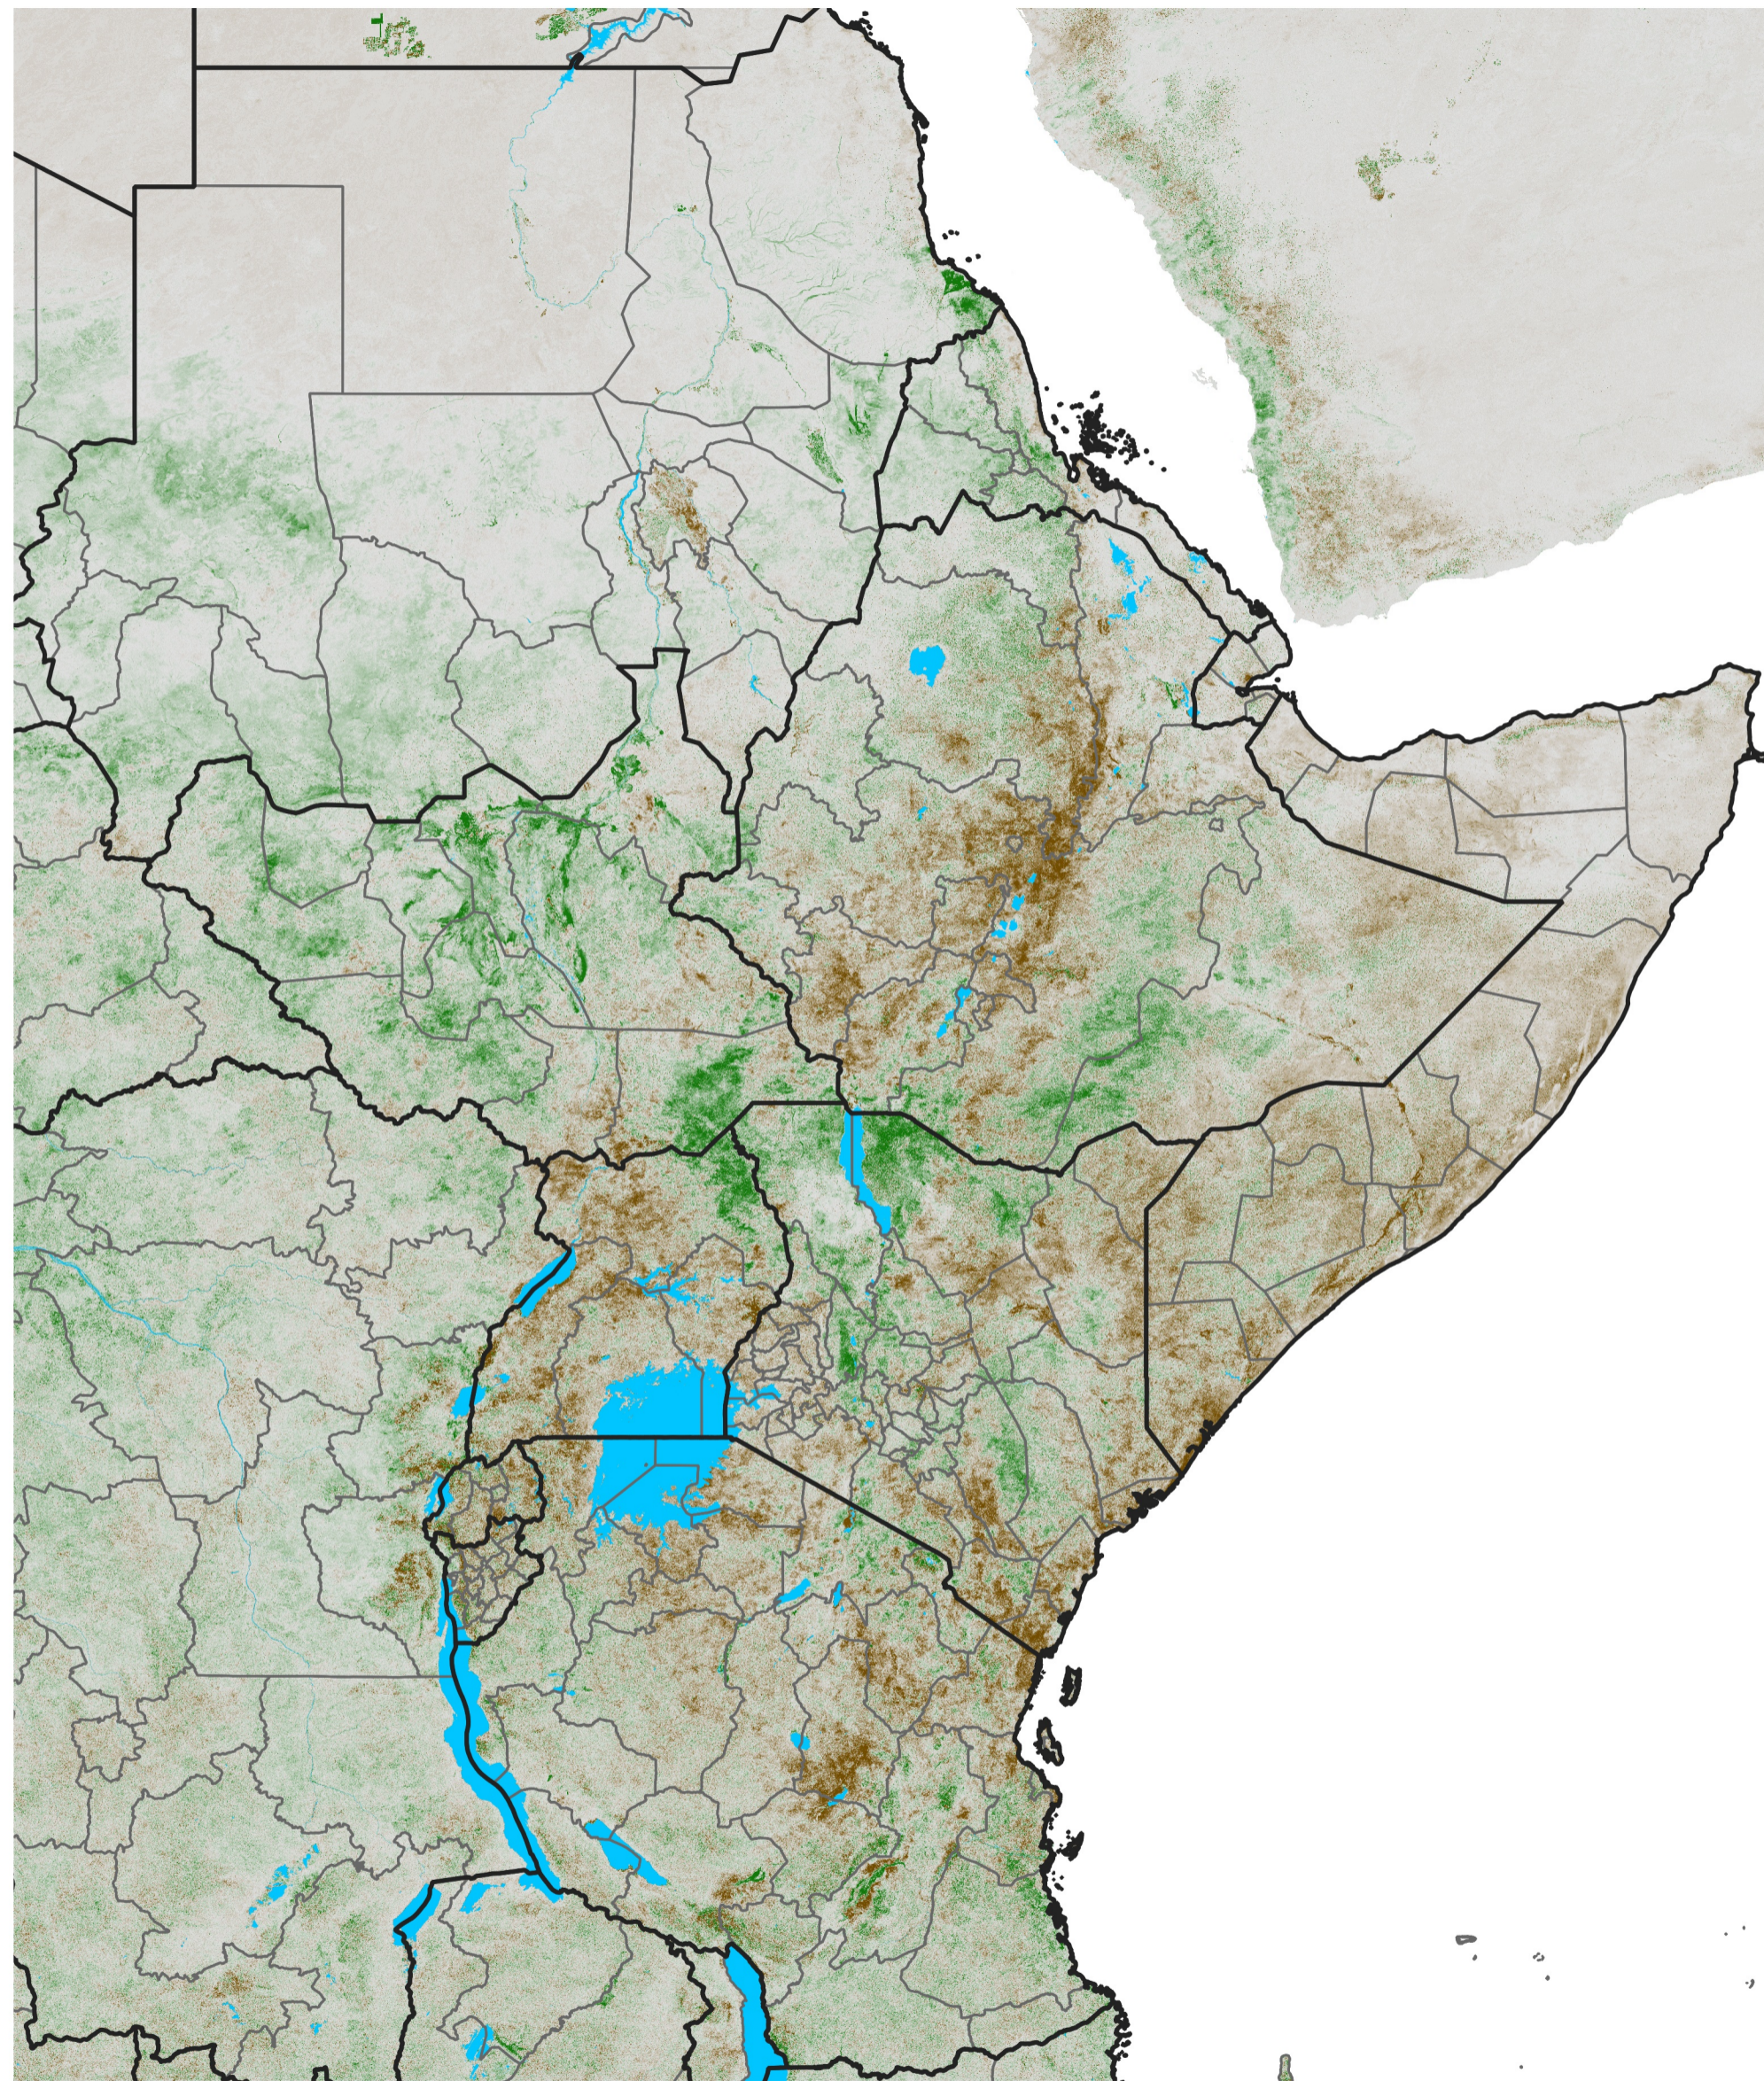

# East Africa NDVI Difference

2025 minus 2024

Period 17 / Mar 16 - 25, 2025

## NDVI Difference

< -0.3   -0.2   -0.1   -0.05   0.05   0.1   0.2   >0.3

Negative

No Difference

Positive