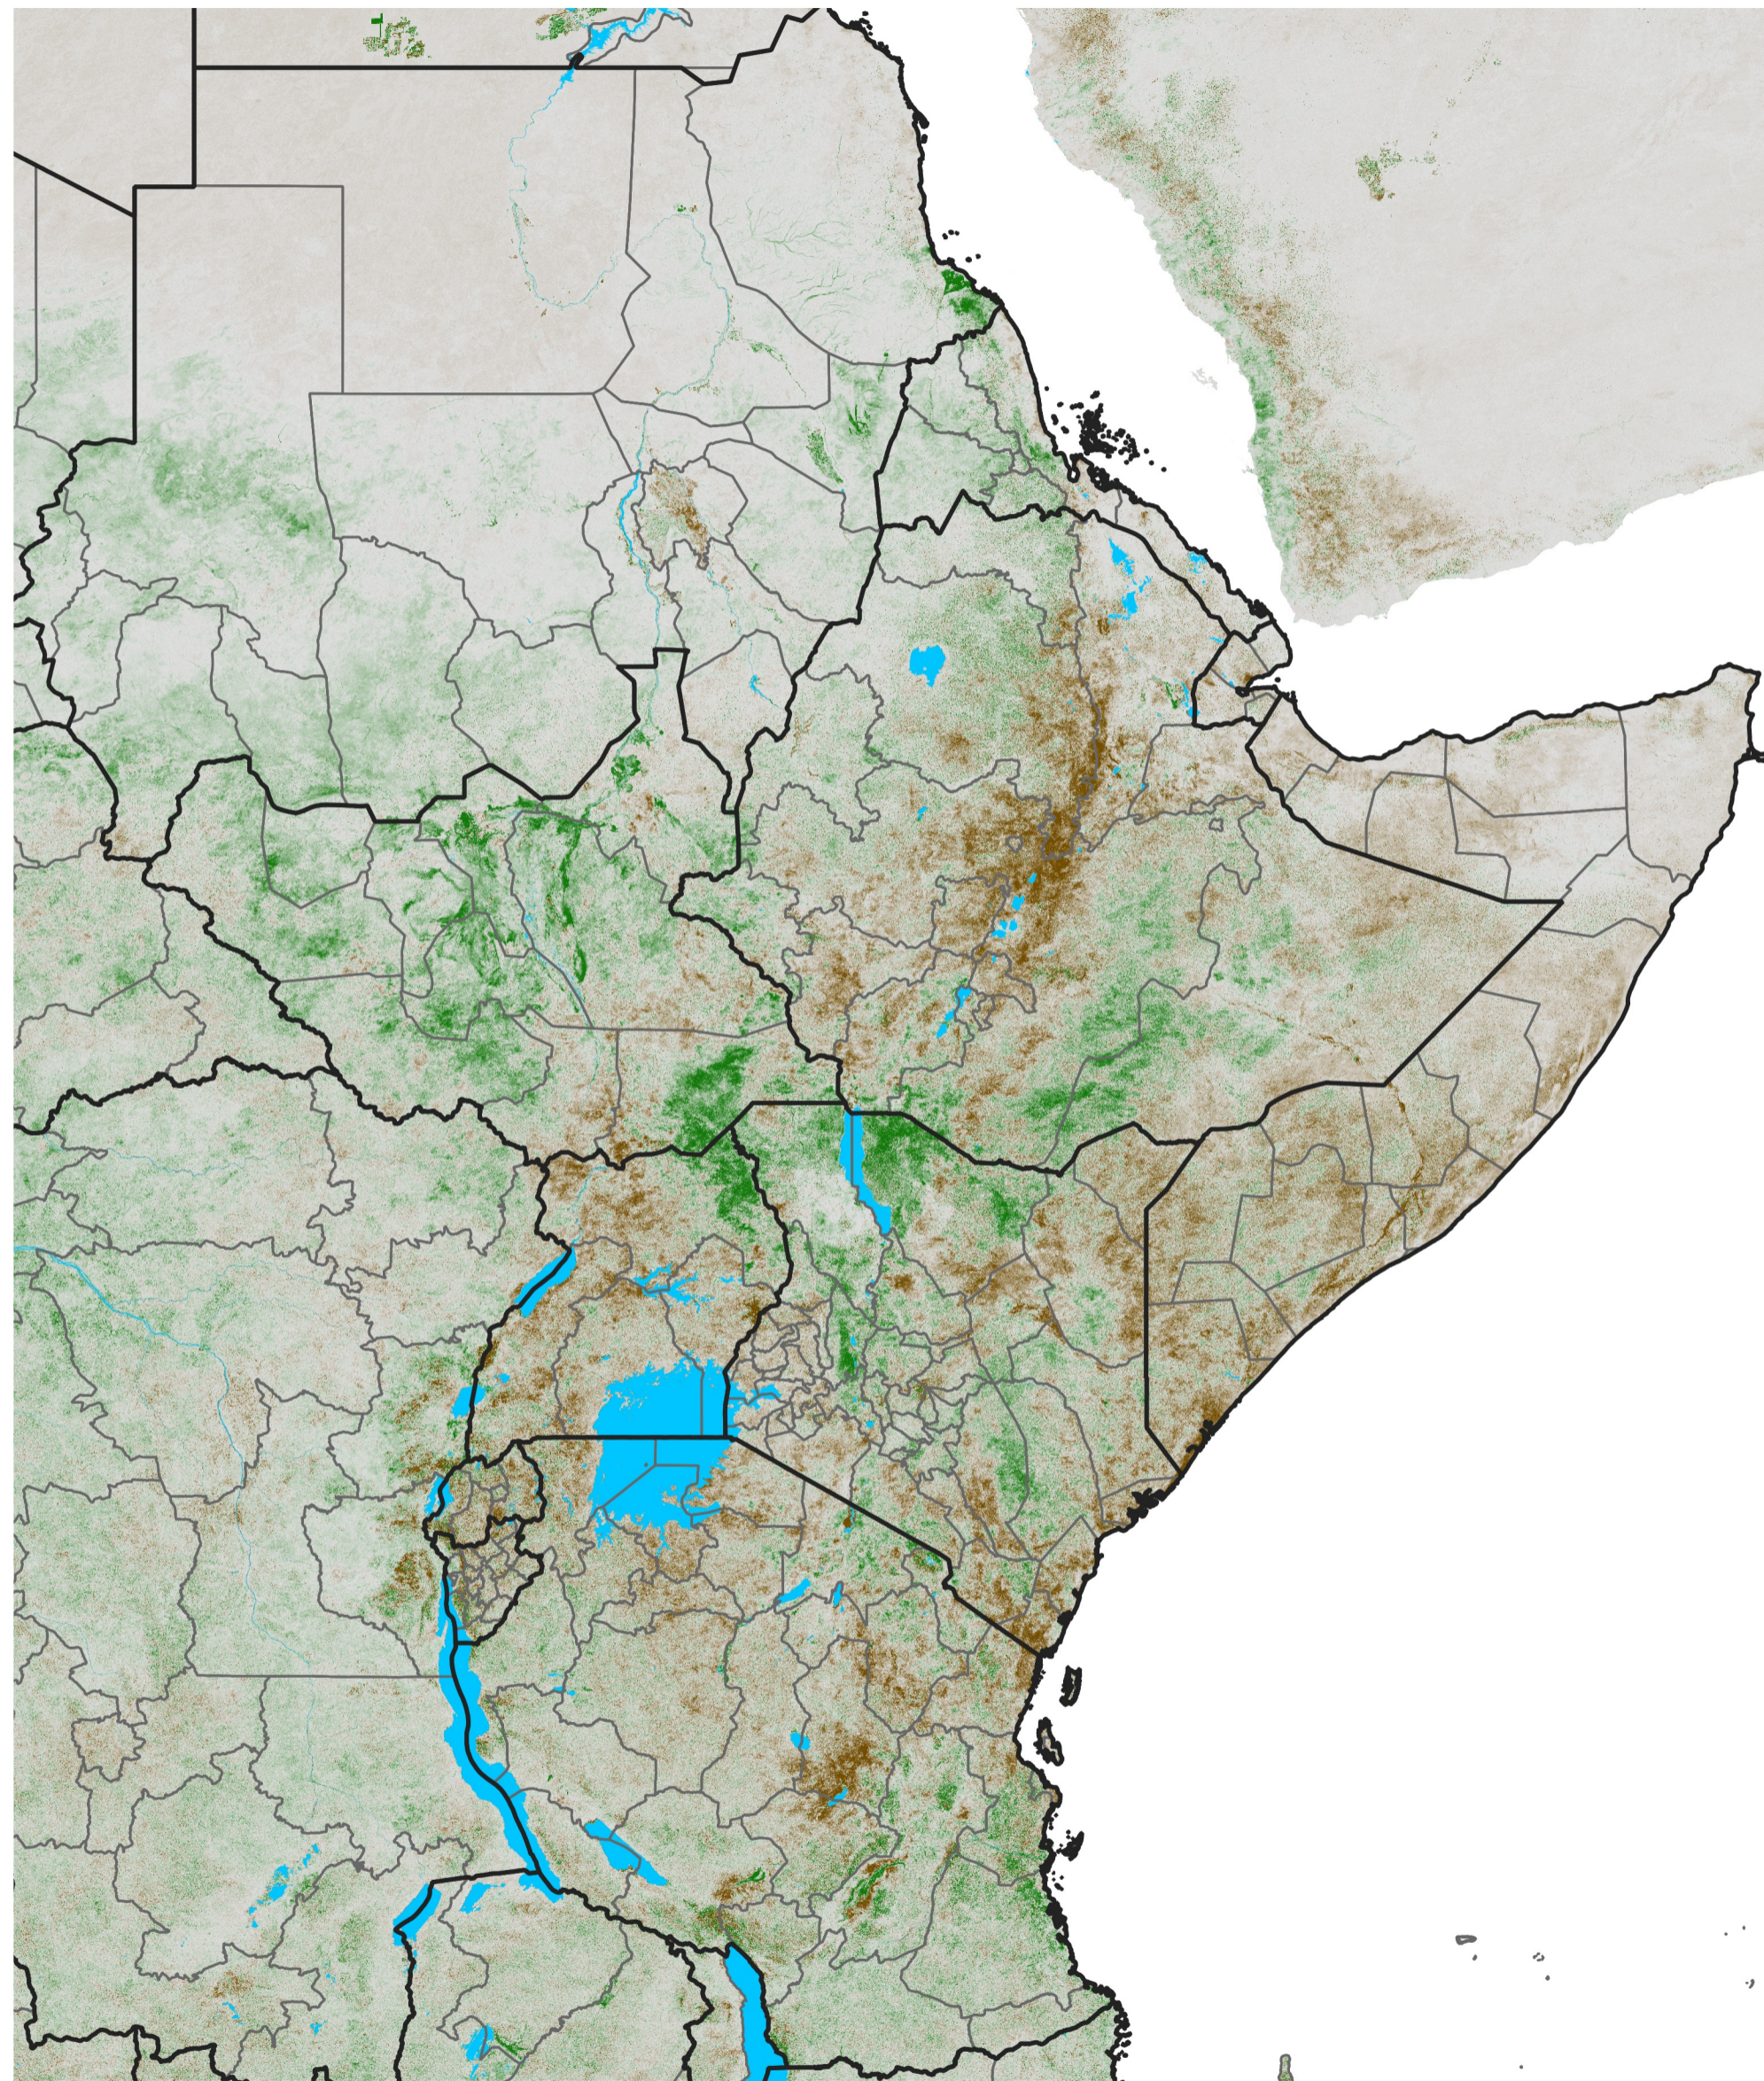

# East Africa NDVI Difference

2025 minus 2024

Period 18 / Mar 21 - 31, 2025

## NDVI Difference

< -0.3   -0.2   -0.1   -0.05   0.05   0.1   0.2   >0.3

Negative

No Difference

Positive