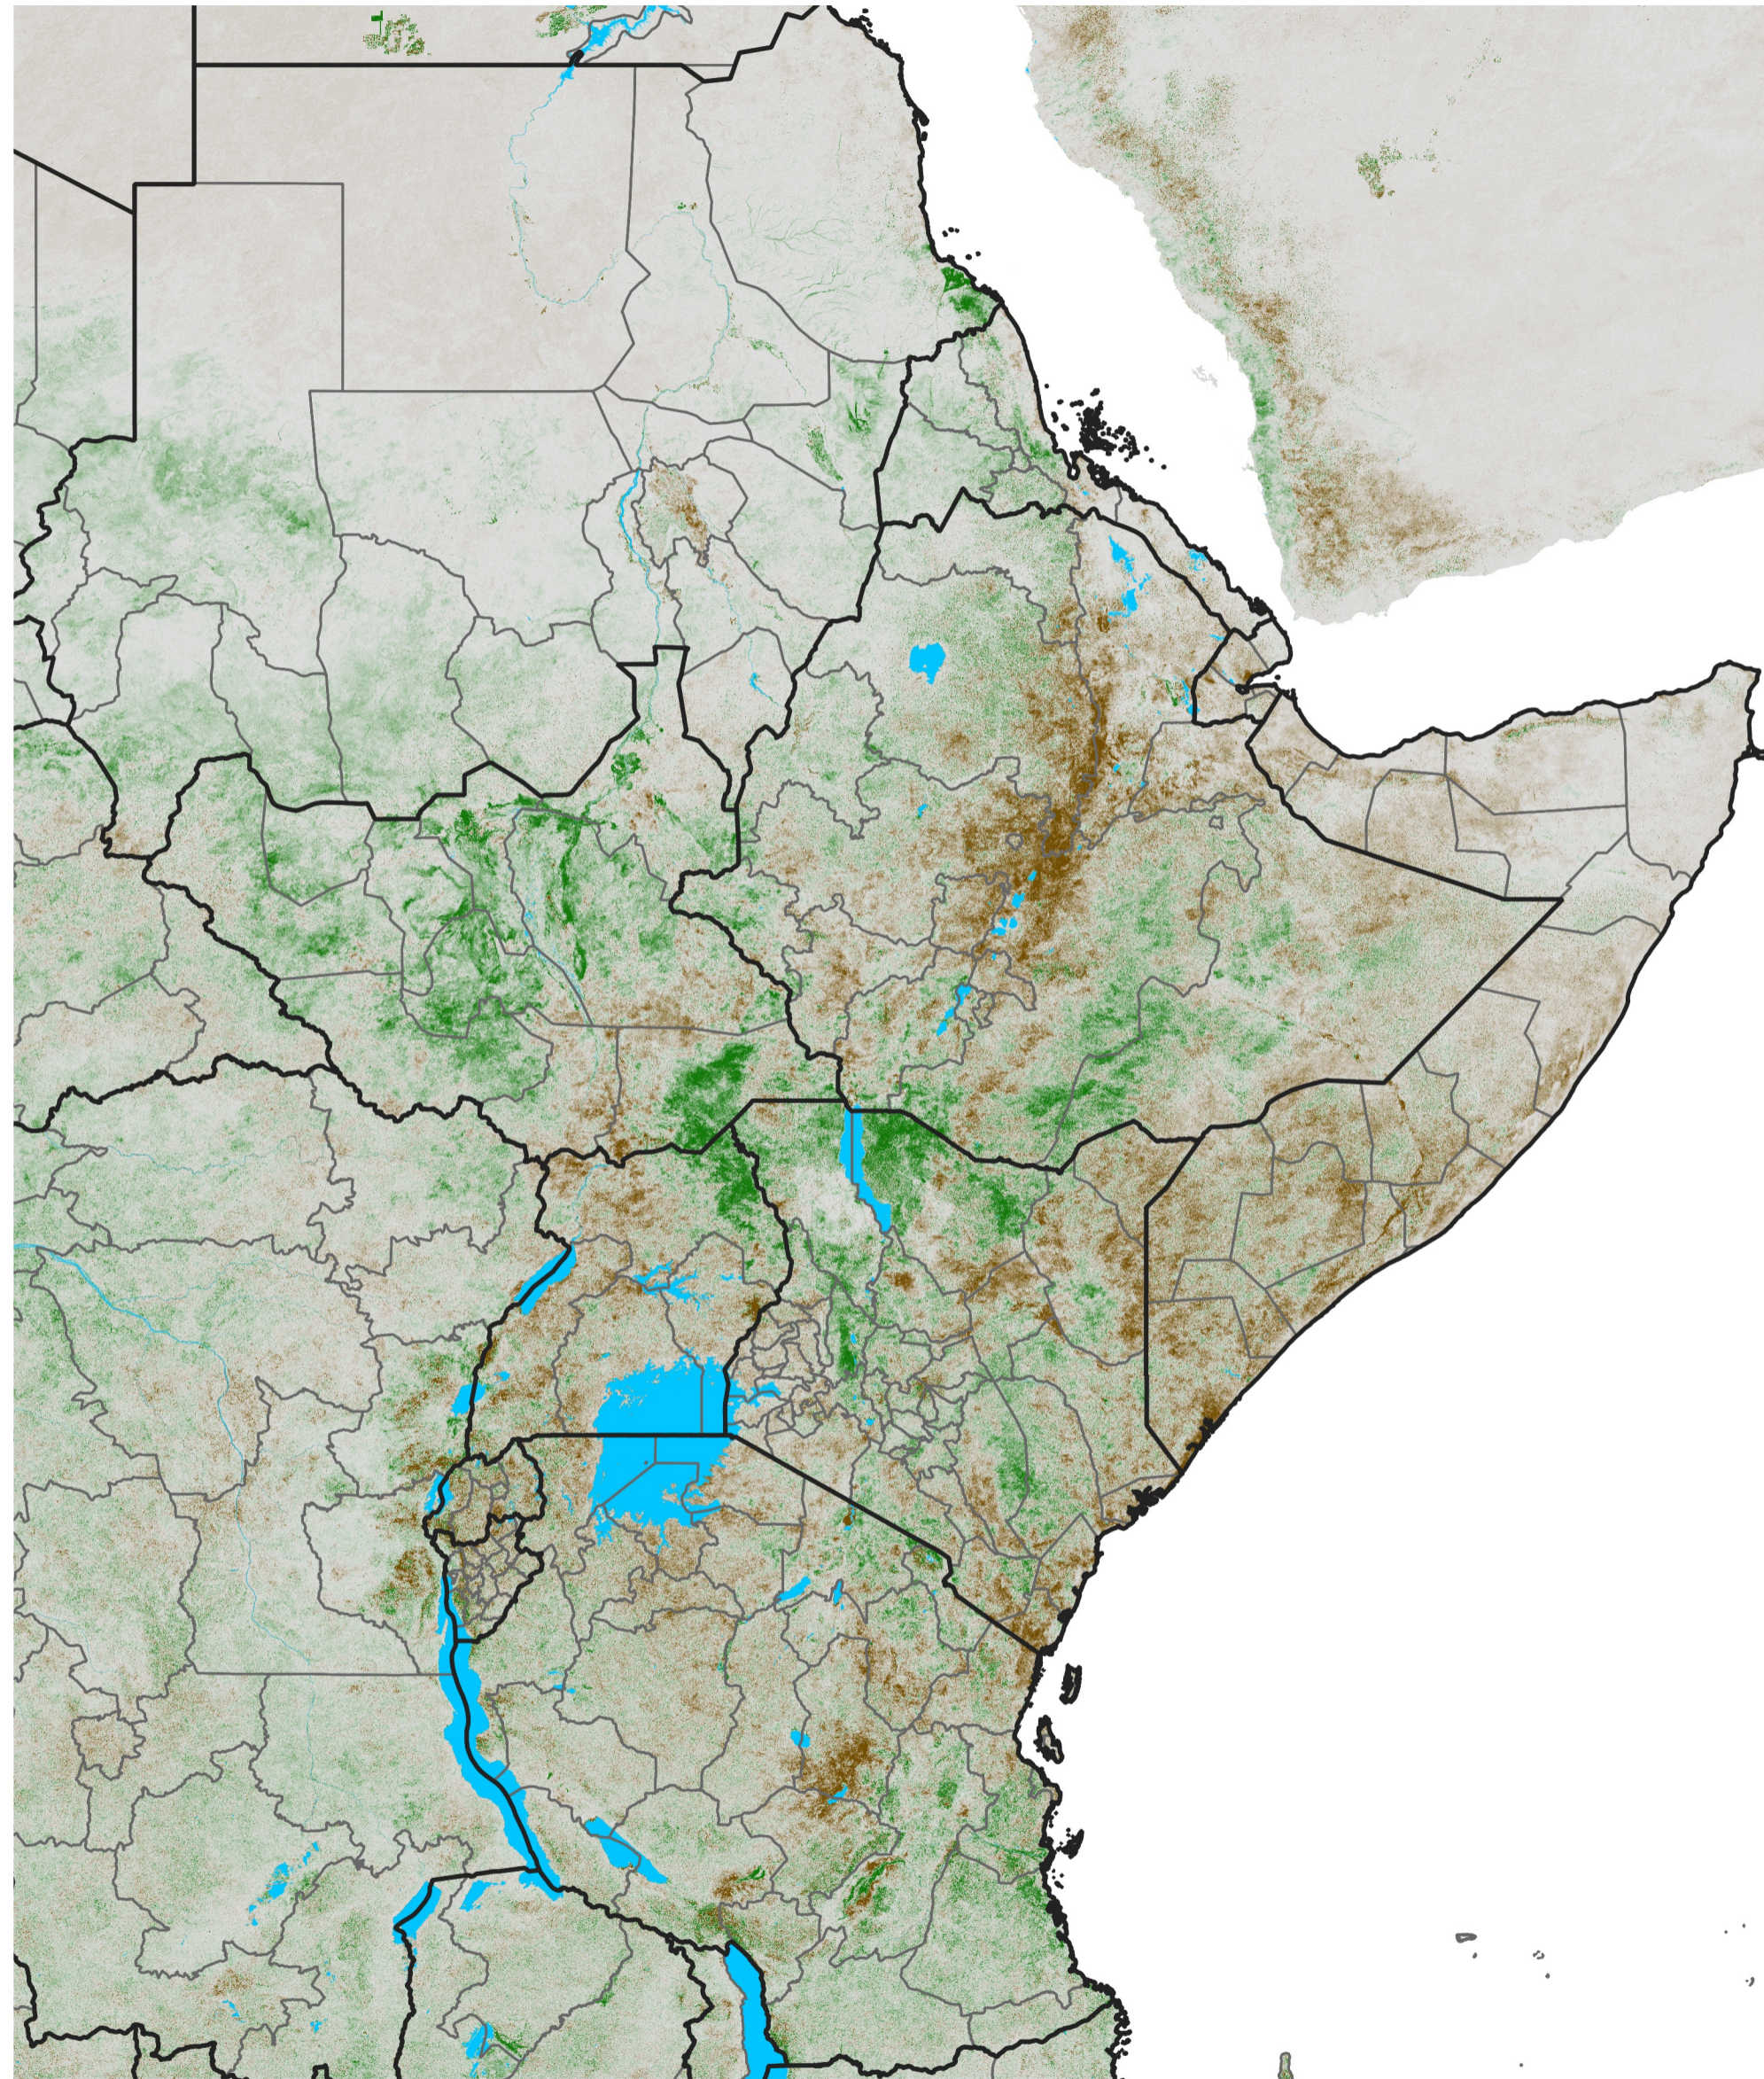

# East Africa NDVI Difference

2025 minus 2024

Period 19 / Mar 26 - Apr 05, 2025

## NDVI Difference

< -0.3   -0.2   -0.1   -0.05   0.05   0.1   0.2   >0.3

Negative

No Difference

Positive