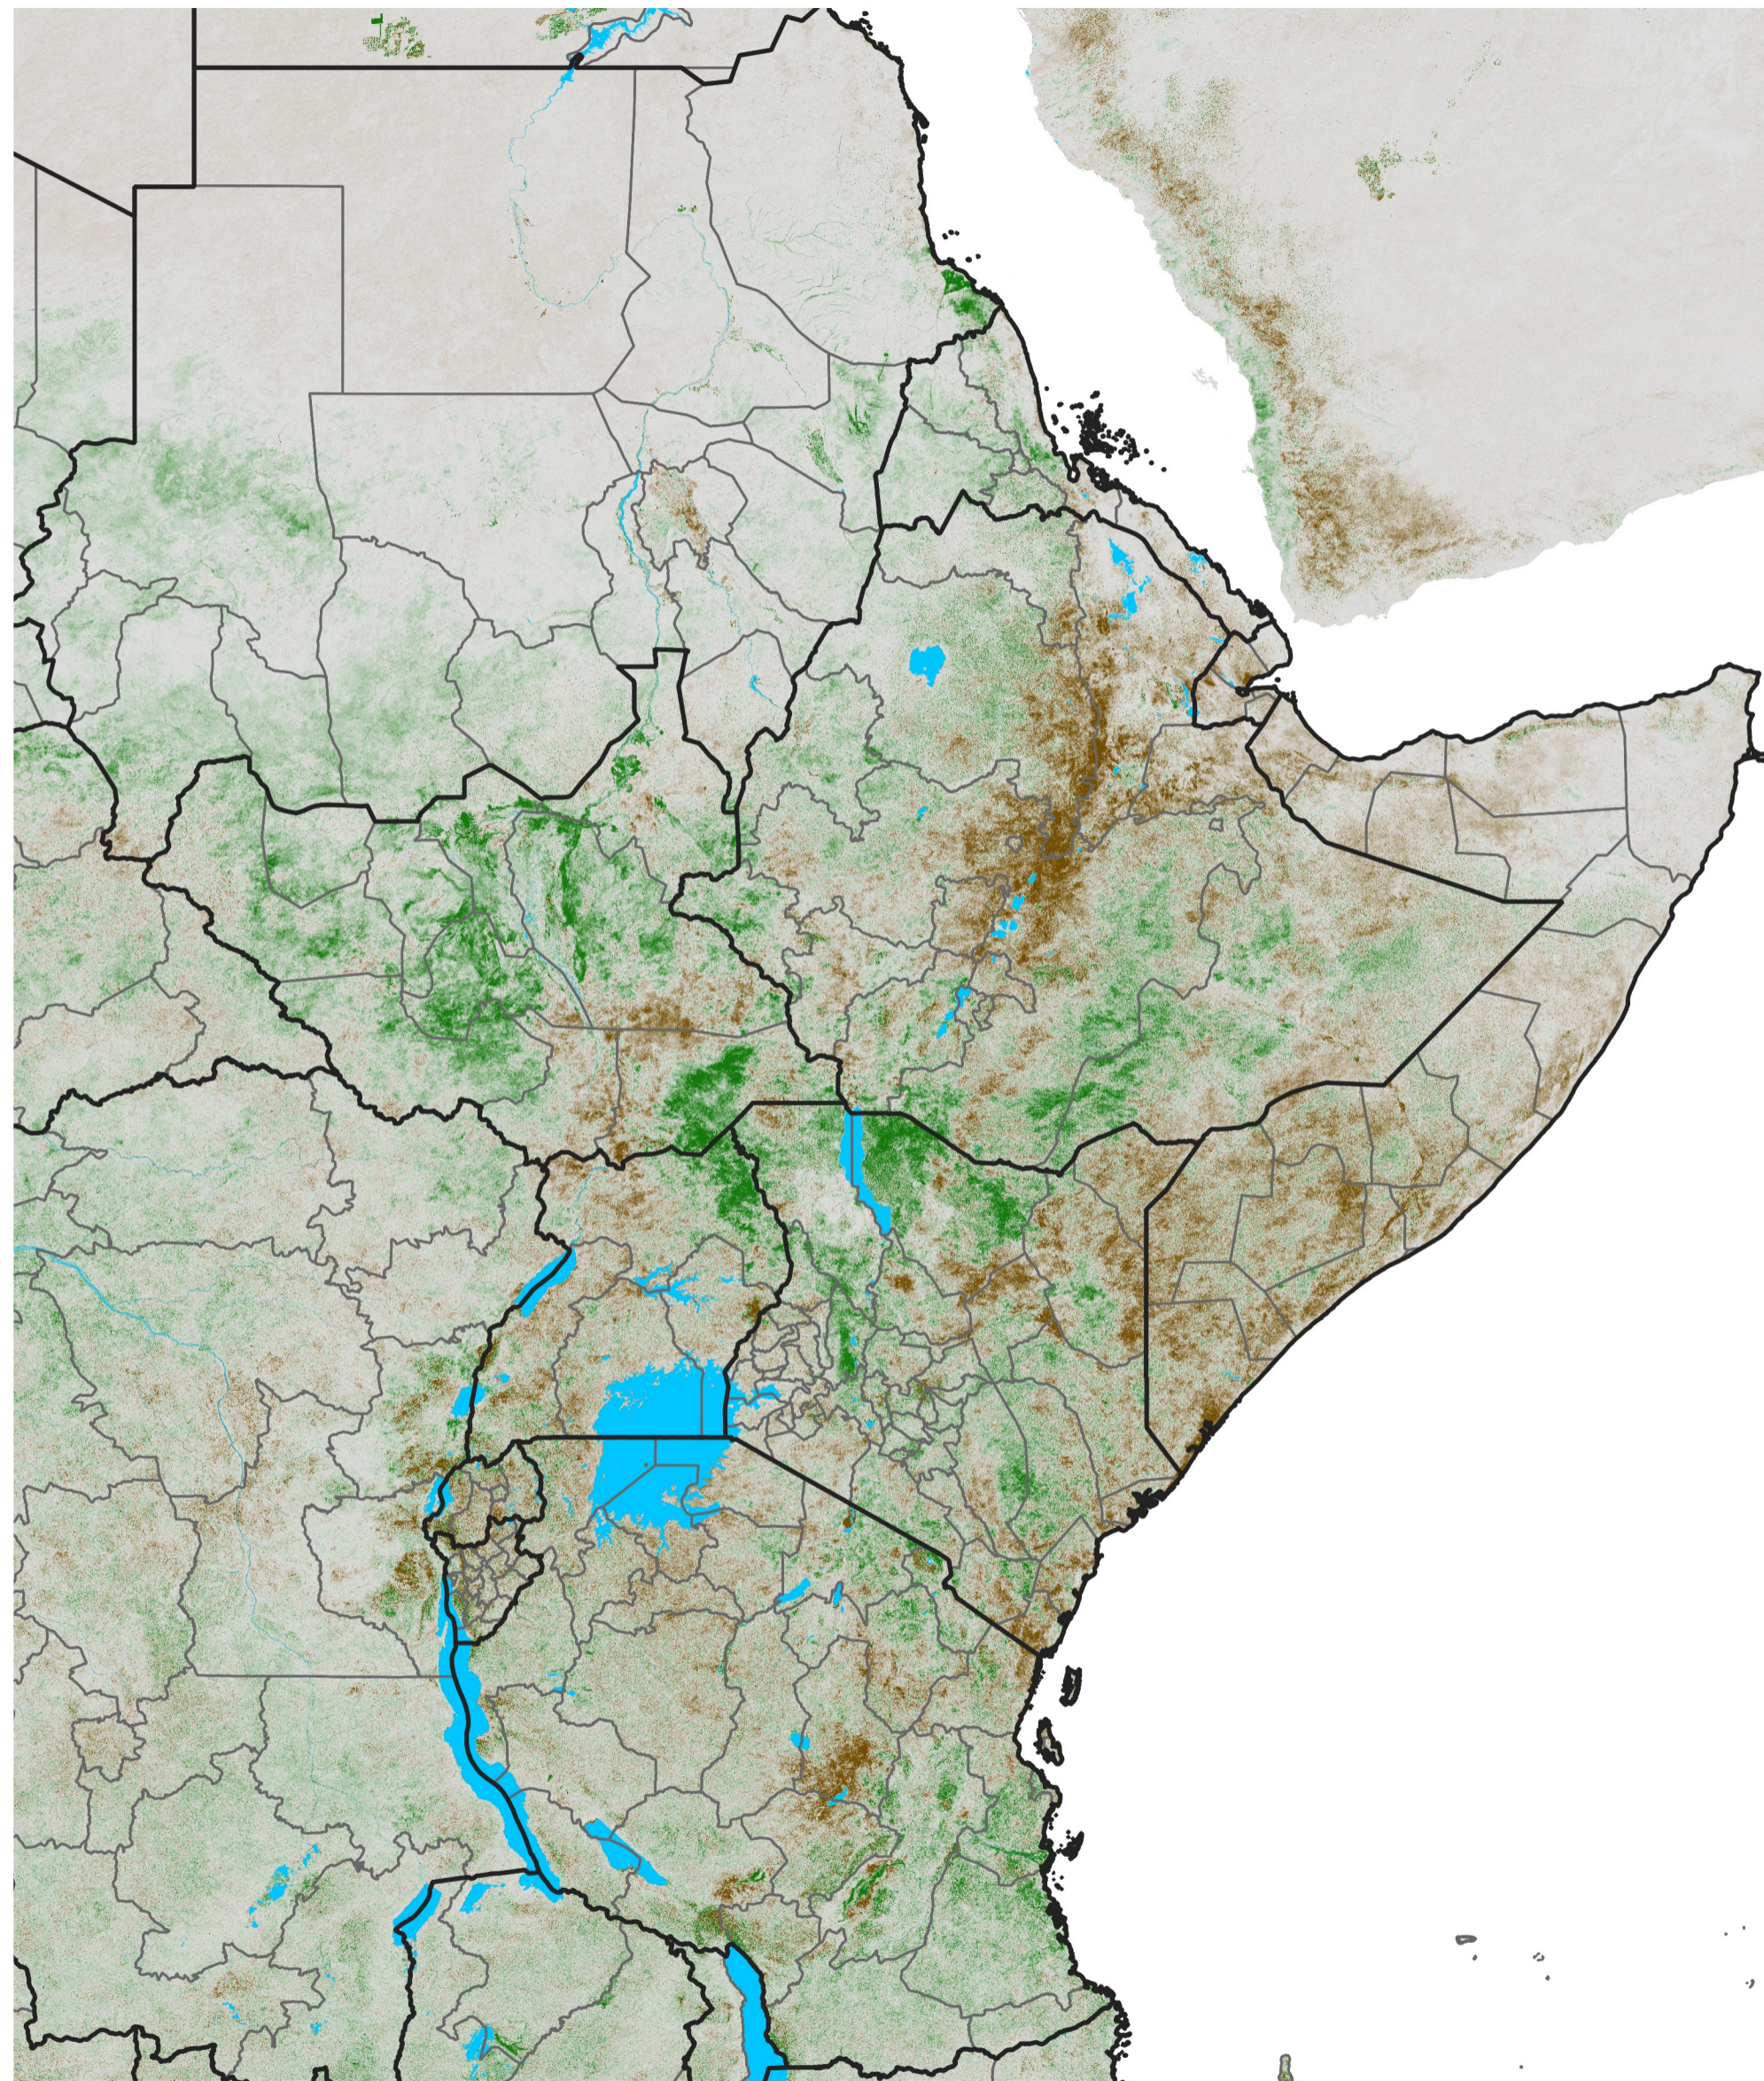

East Africa NDVI Difference

2025 minus 2024

Period 20 / Apr 01 - 10, 2025

NDVI Difference

< -0.3 -0.2 -0.1 -0.05 0.05 0.1 0.2 >0.3

Negative

No Difference

Positive