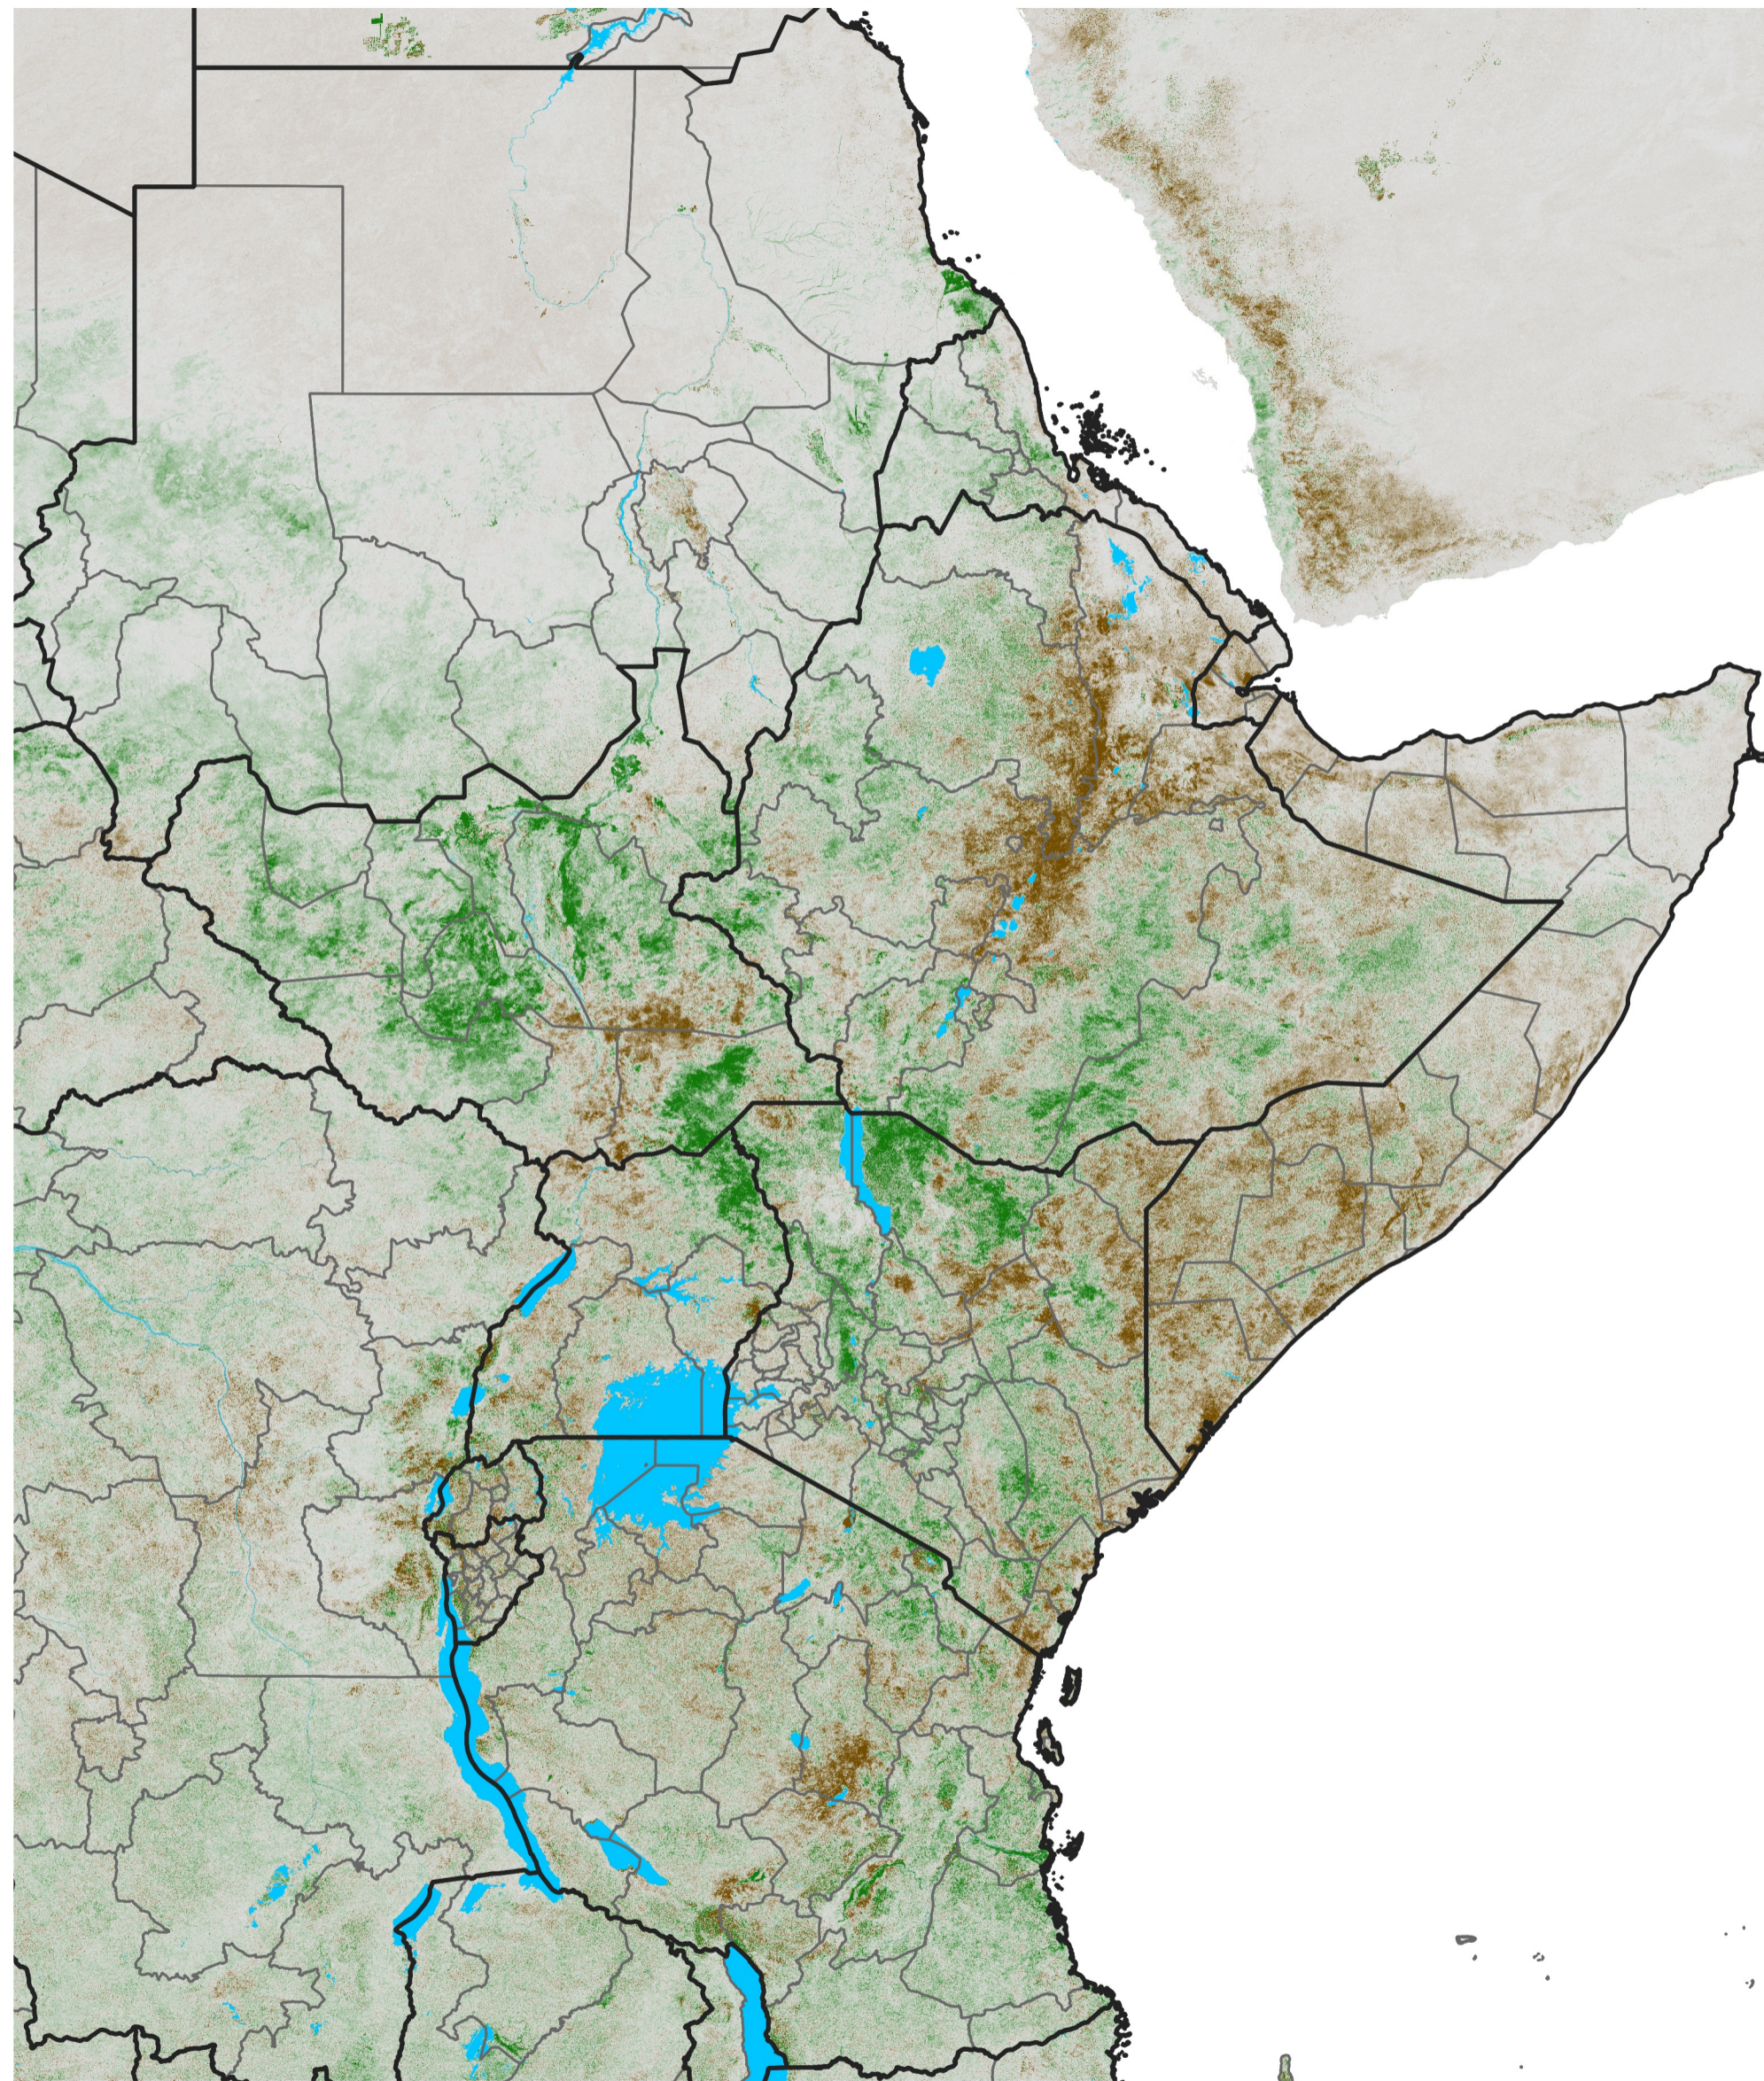

East Africa NDVI Difference

2025 minus 2024

Period 21 / Apr 06 - 15, 2025

NDVI Difference

< -0.3 -0.2 -0.1 -0.05 0.05 0.1 0.2 >0.3

Negative

No Difference

Positive