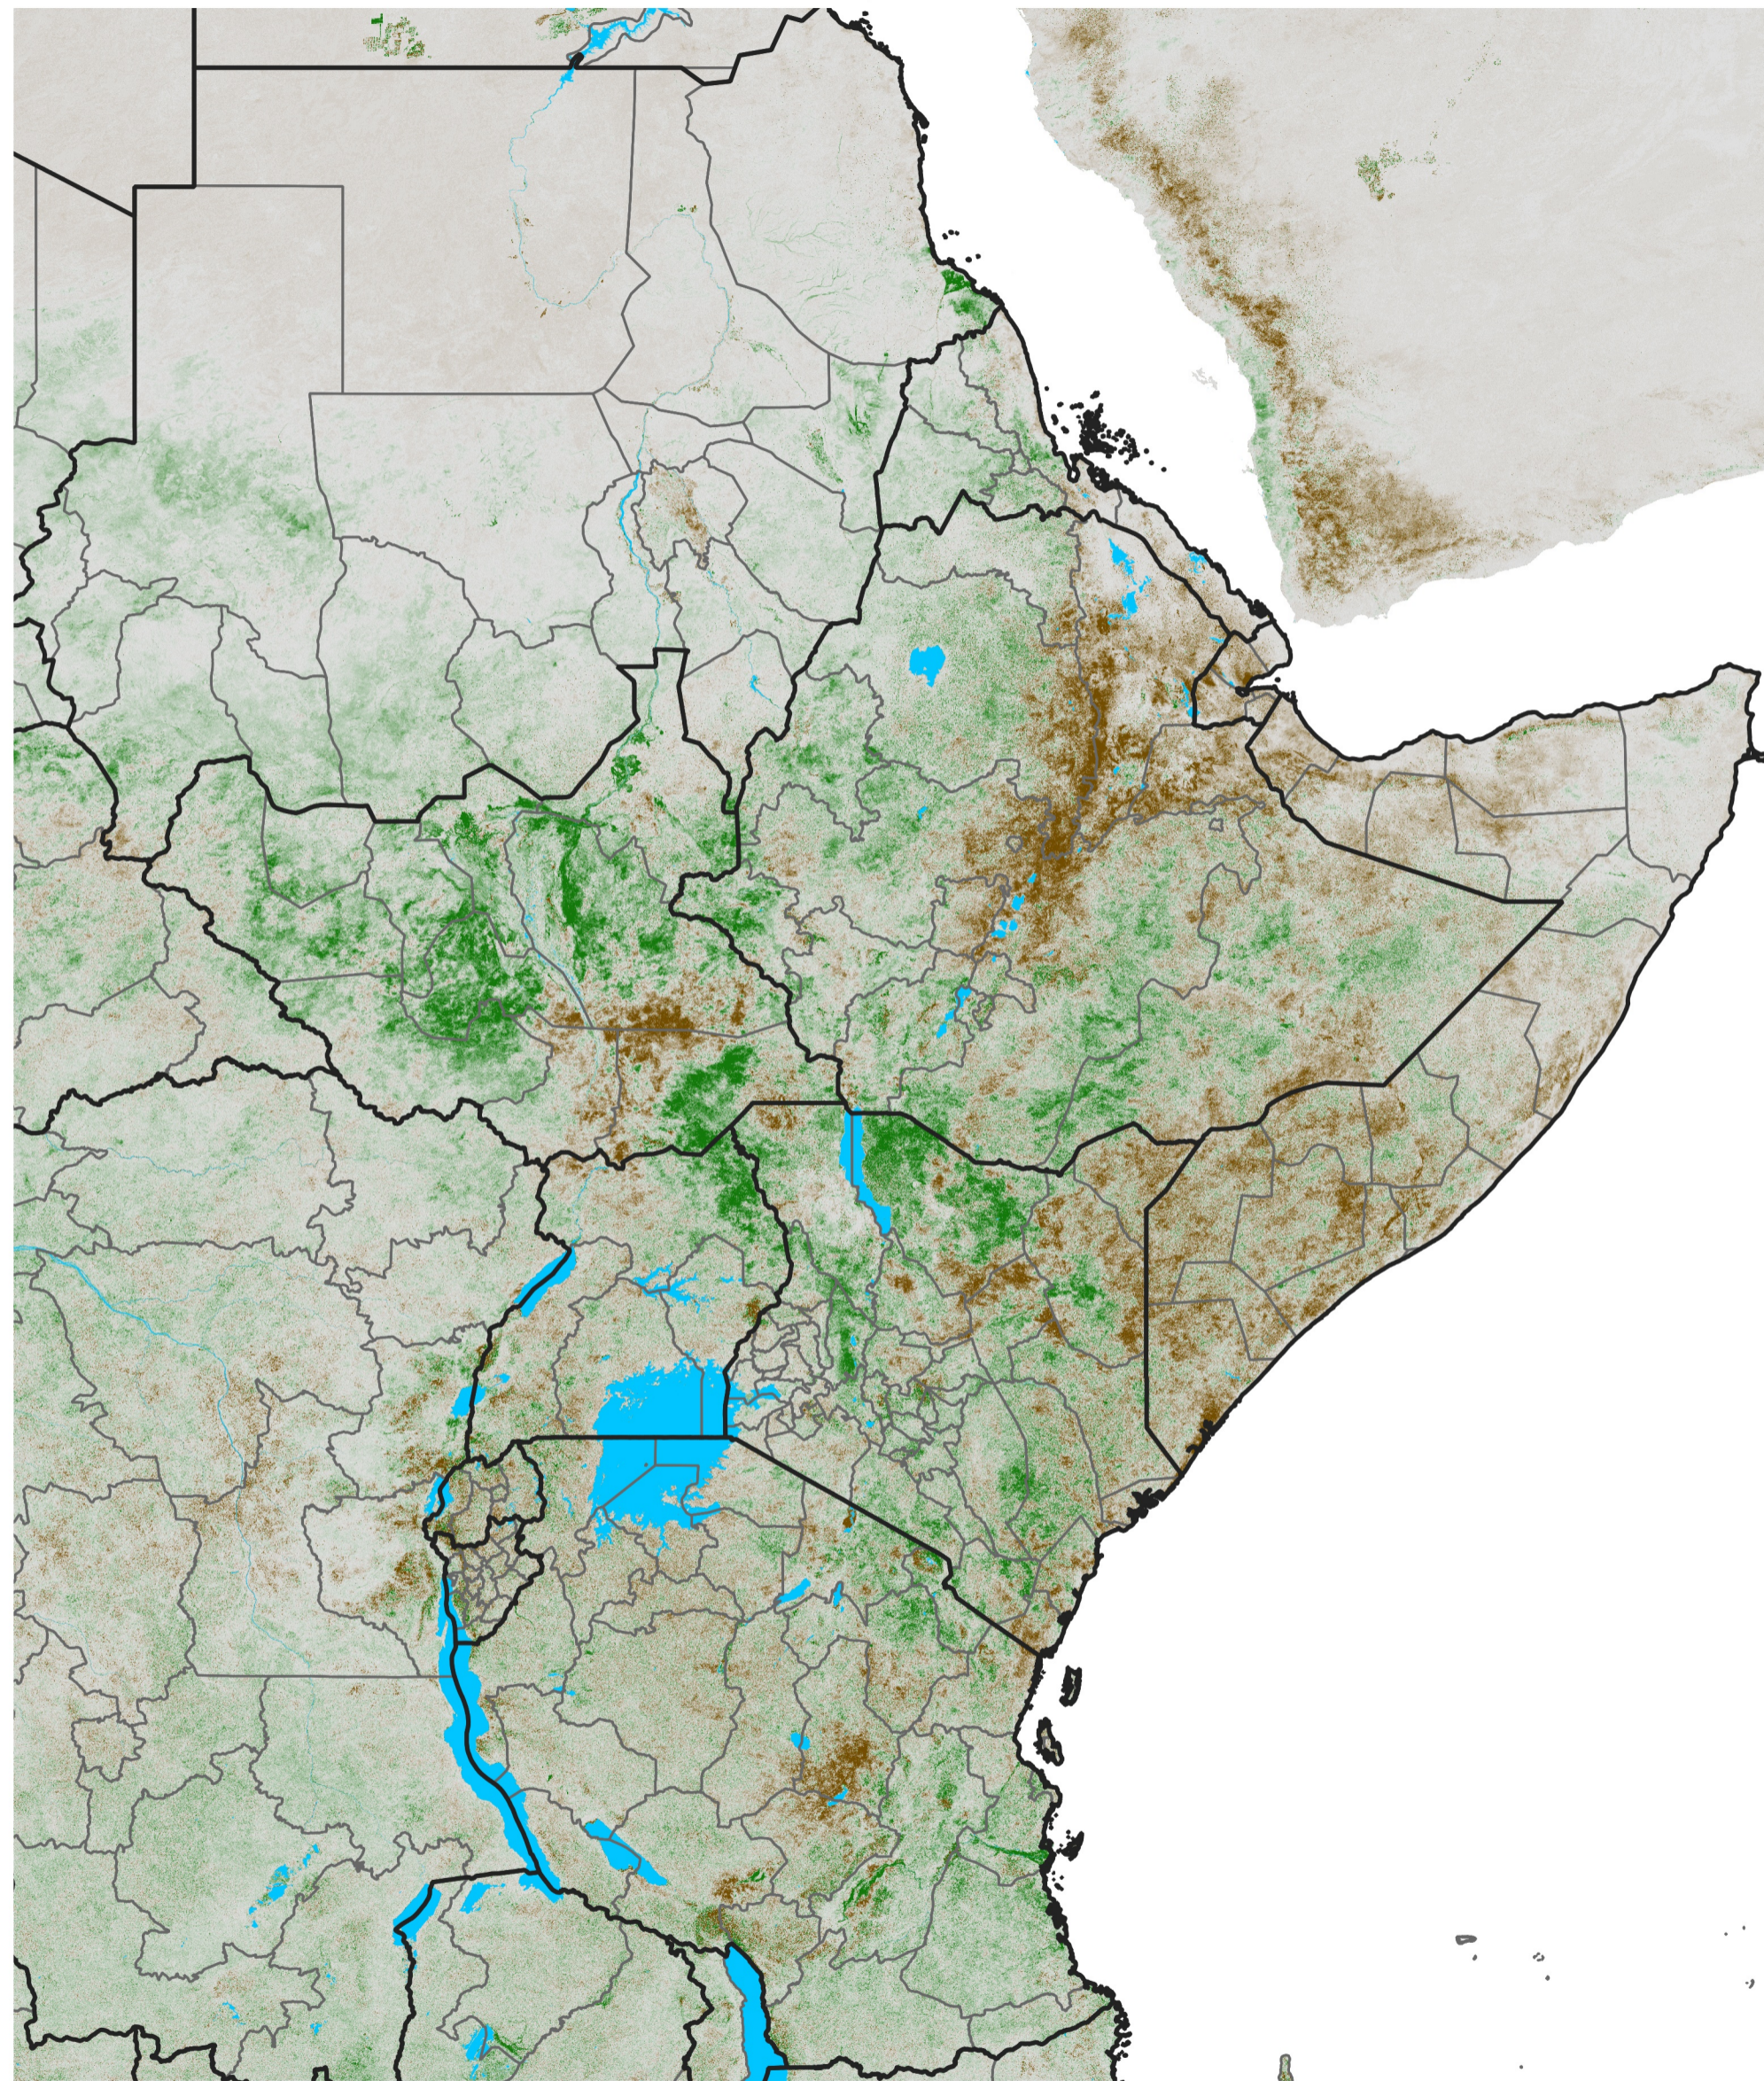

East Africa NDVI Difference

2025 minus 2024

Period 22 / Apr 11 - 20, 2025

NDVI Difference

< -0.3 -0.2 -0.1 -0.05 0.05 0.1 0.2 >0.3

Negative

No Difference

Positive