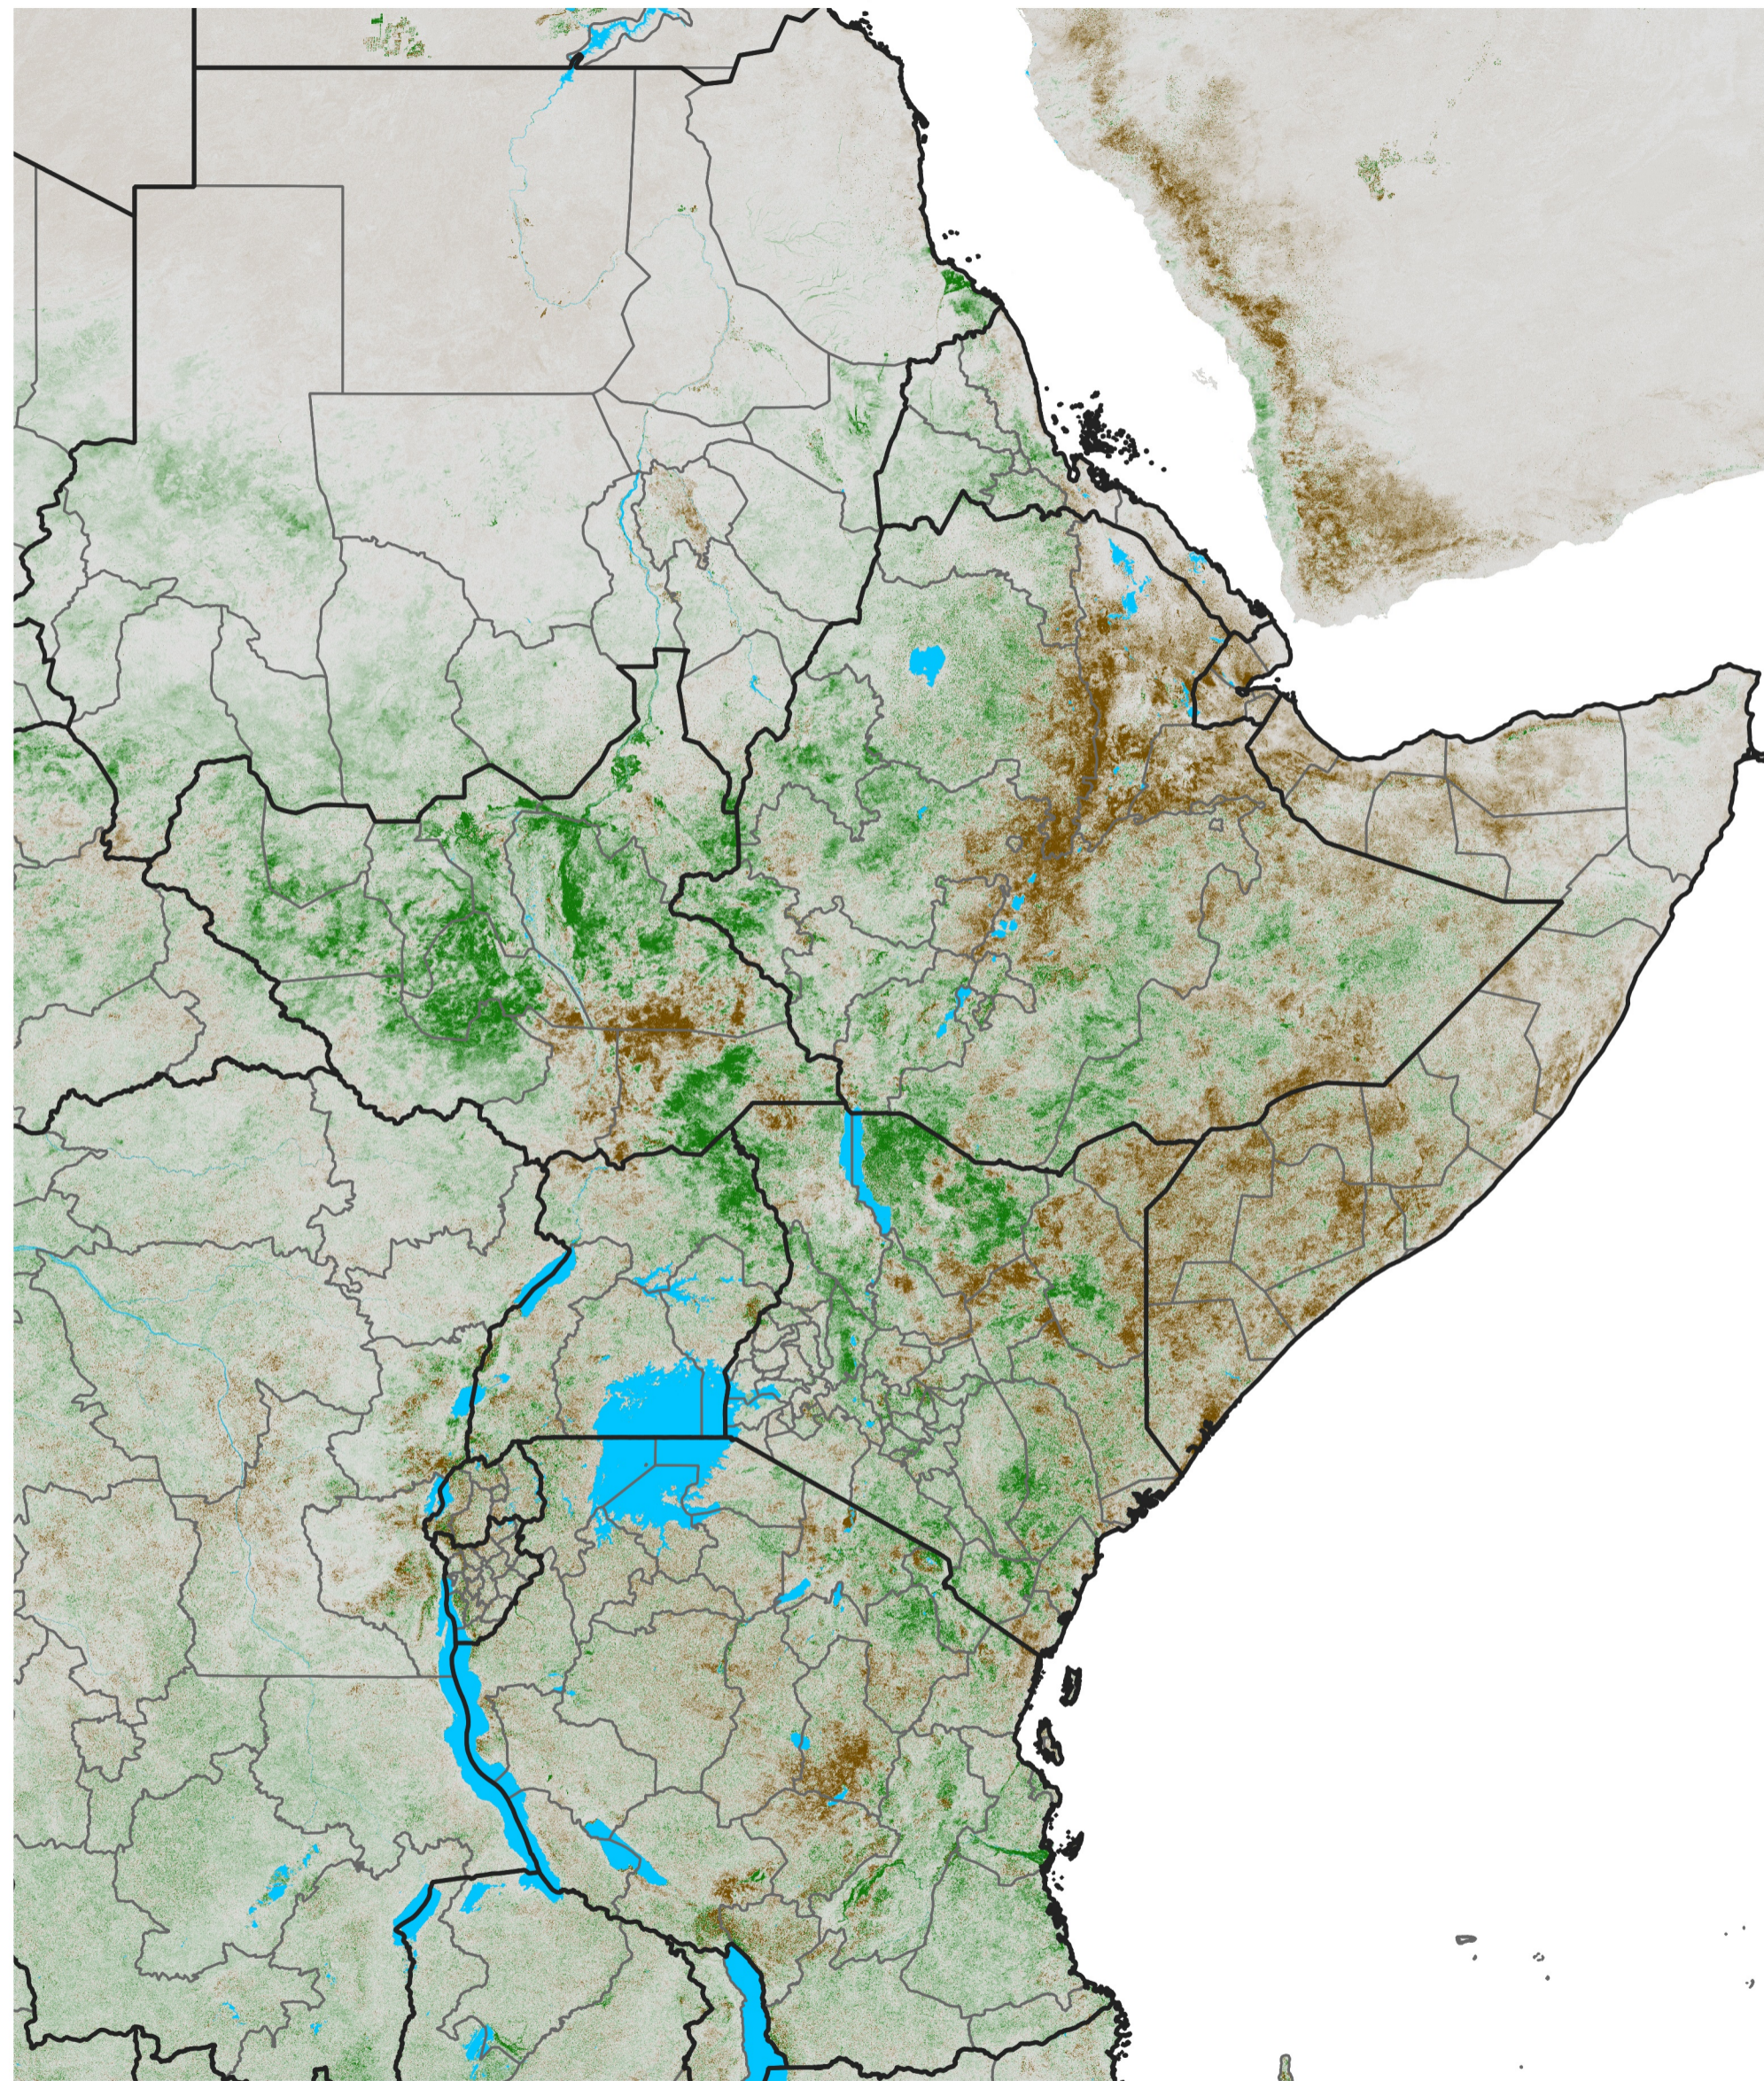

East Africa NDVI Difference

2025 minus 2024

Period 23 / Apr 16 - 25, 2025

NDVI Difference

< -0.3 -0.2 -0.1 -0.05 0.05 0.1 0.2 >0.3

Negative

No Difference

Positive