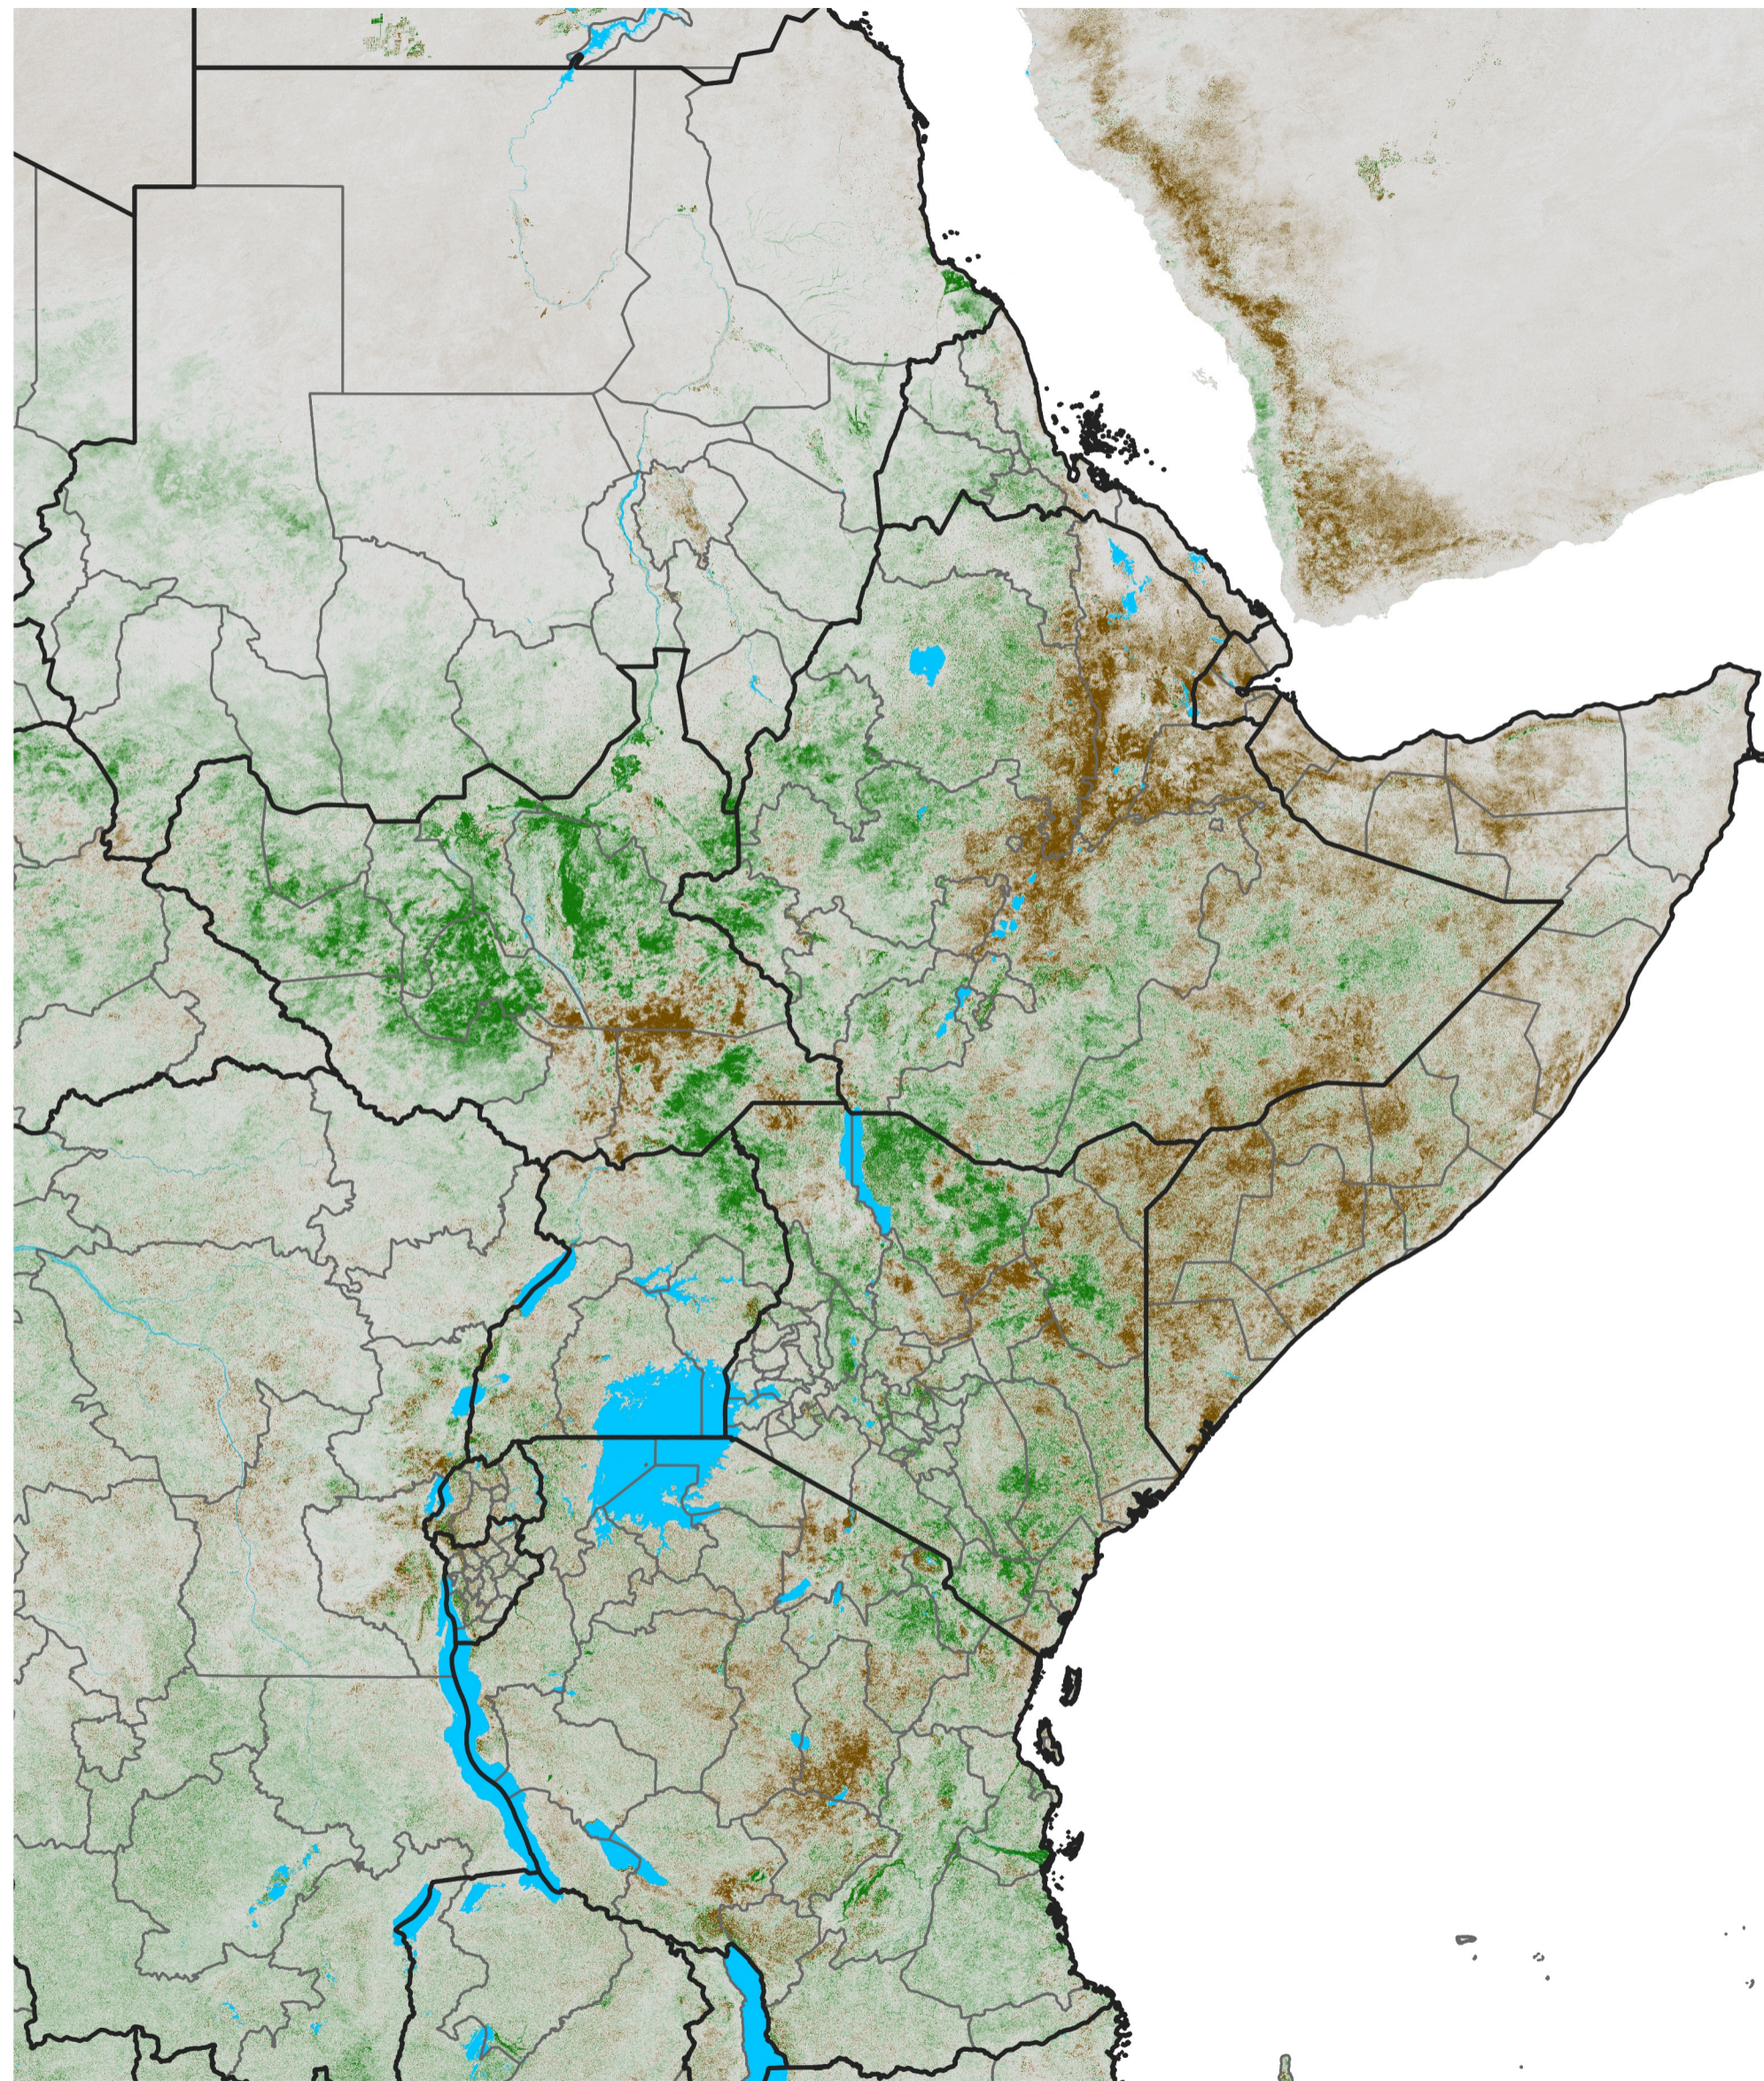

East Africa NDVI Difference

2025 minus 2024

Period 24 / Apr 21 - 30, 2025

NDVI Difference

< -0.3 -0.2 -0.1 -0.05 0.05 0.1 0.2 >0.3

Negative

No Difference

Positive