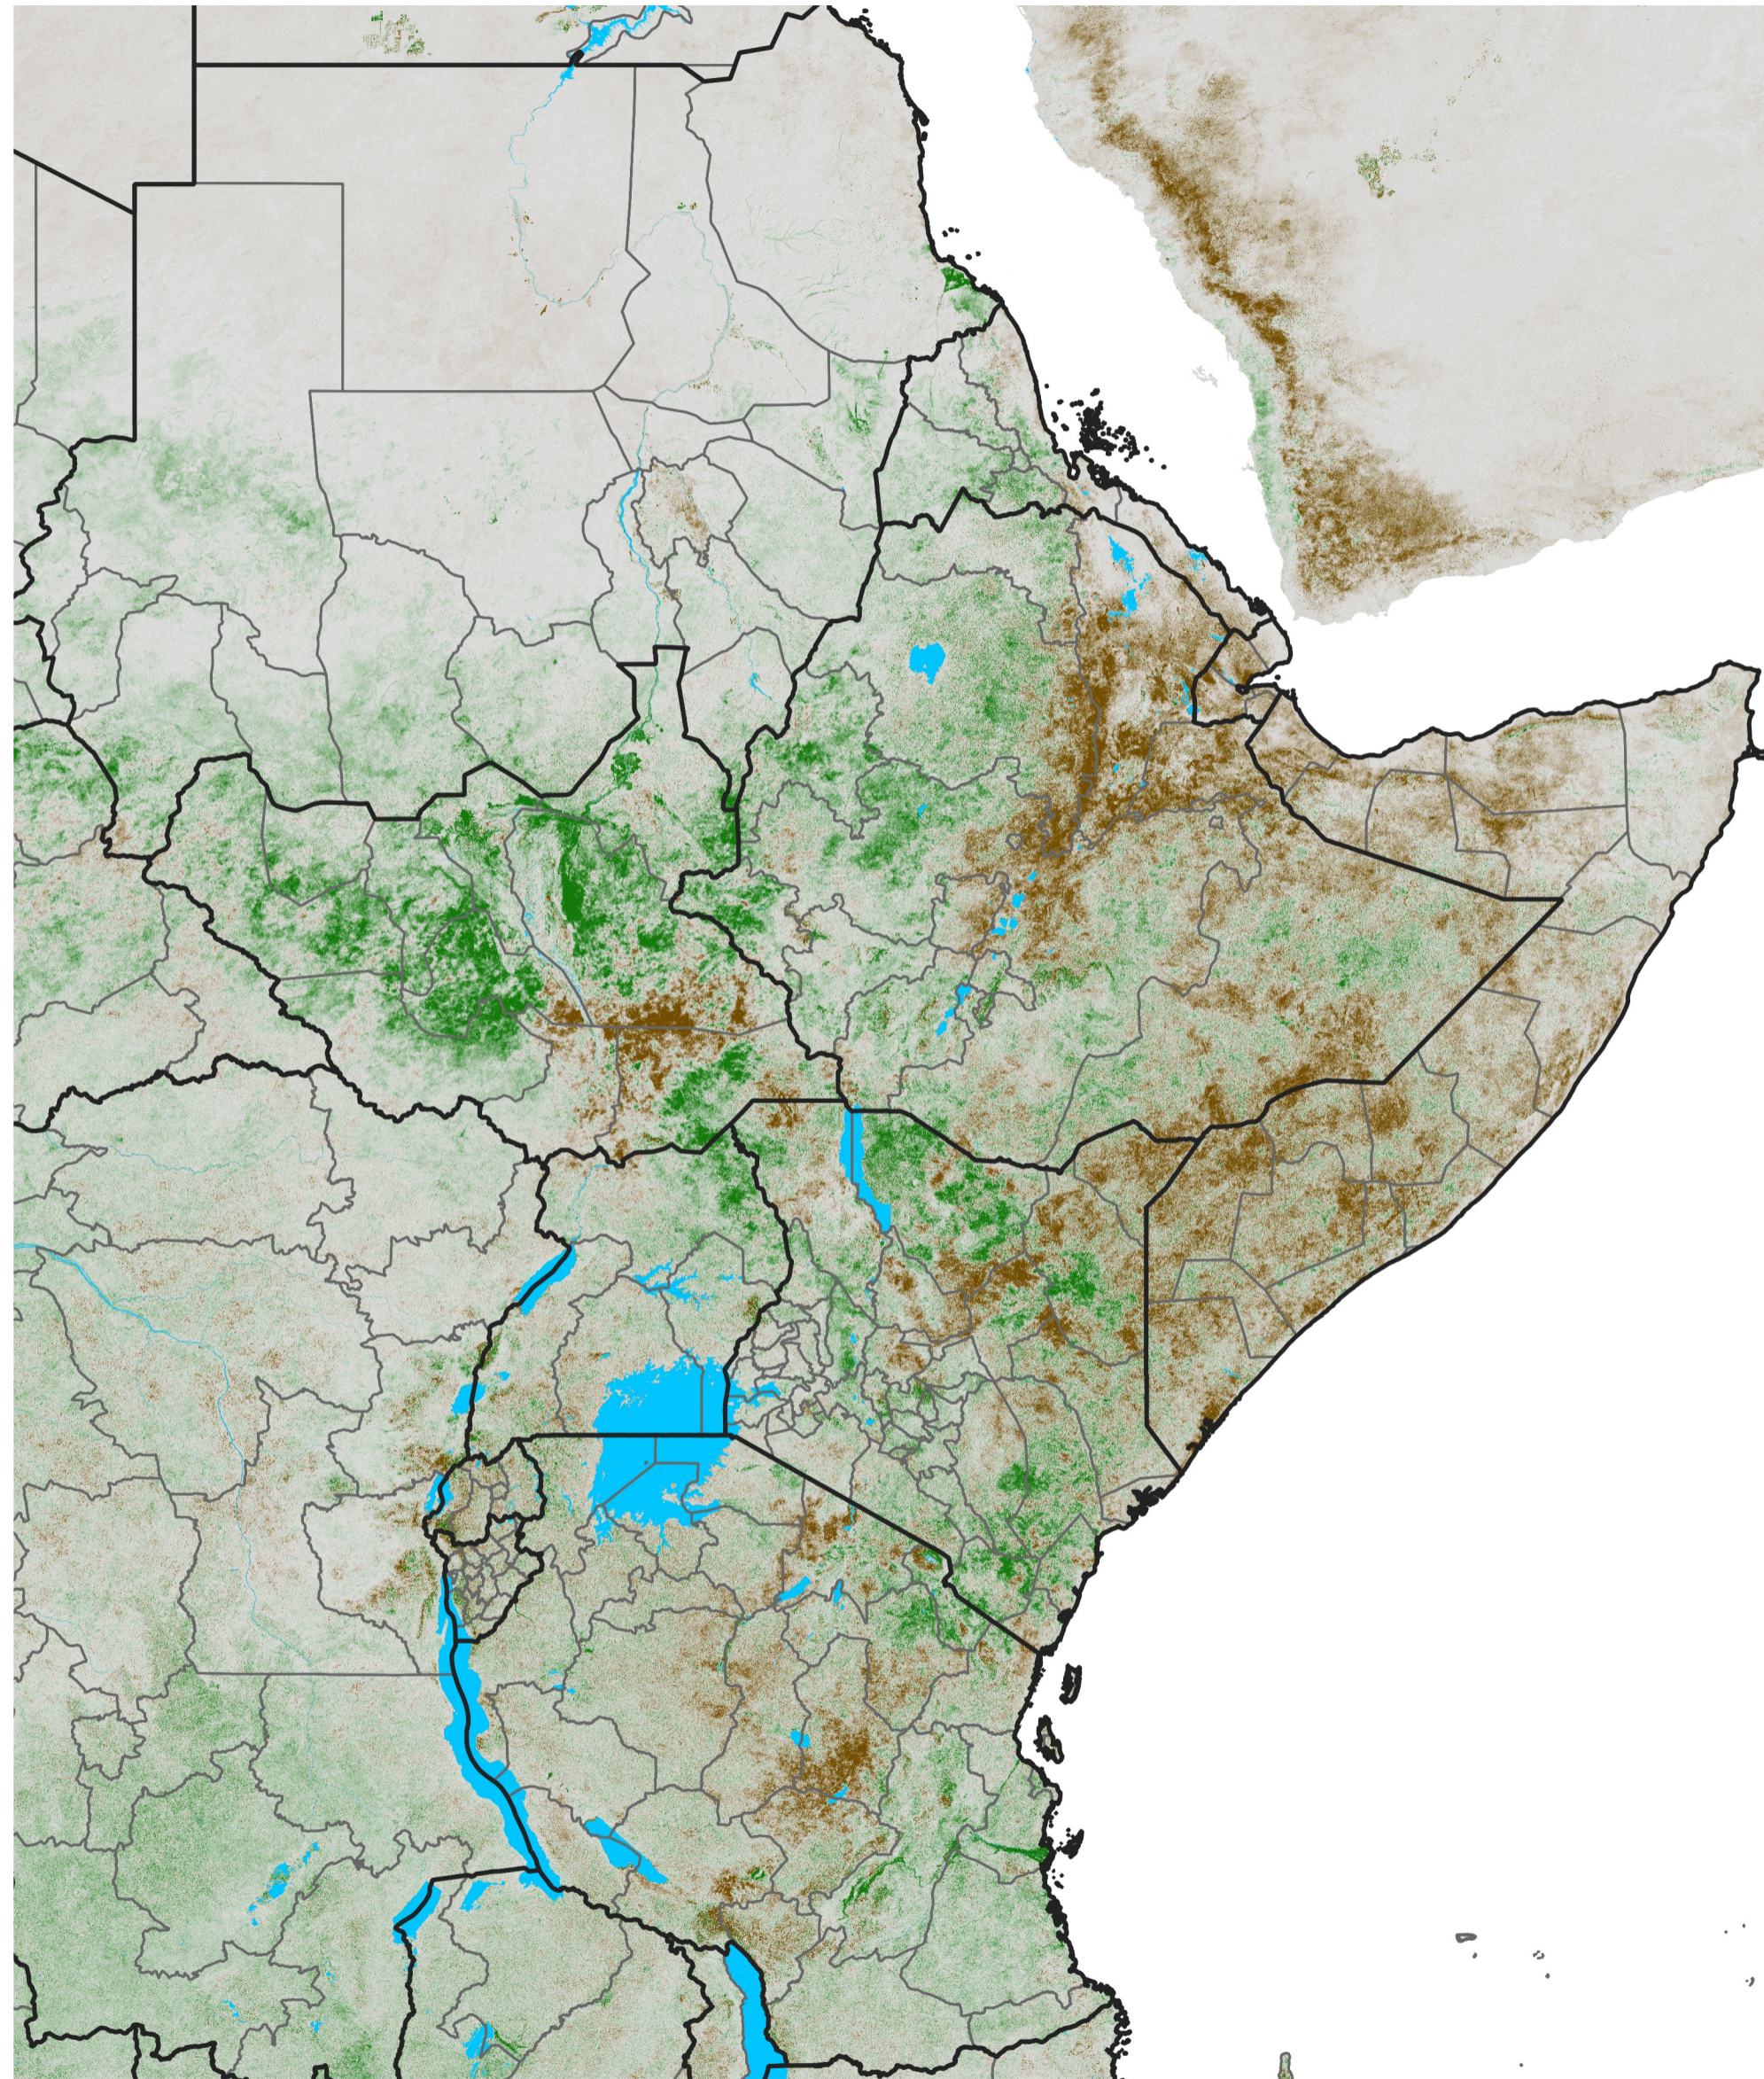

# East Africa NDVI Difference

2025 minus 2024

Period 25 / Apr 26 - May 05, 2025

## NDVI Difference

< -0.3   -0.2   -0.1   -0.05   0.05   0.1   0.2   >0.3

Negative

No Difference

Positive