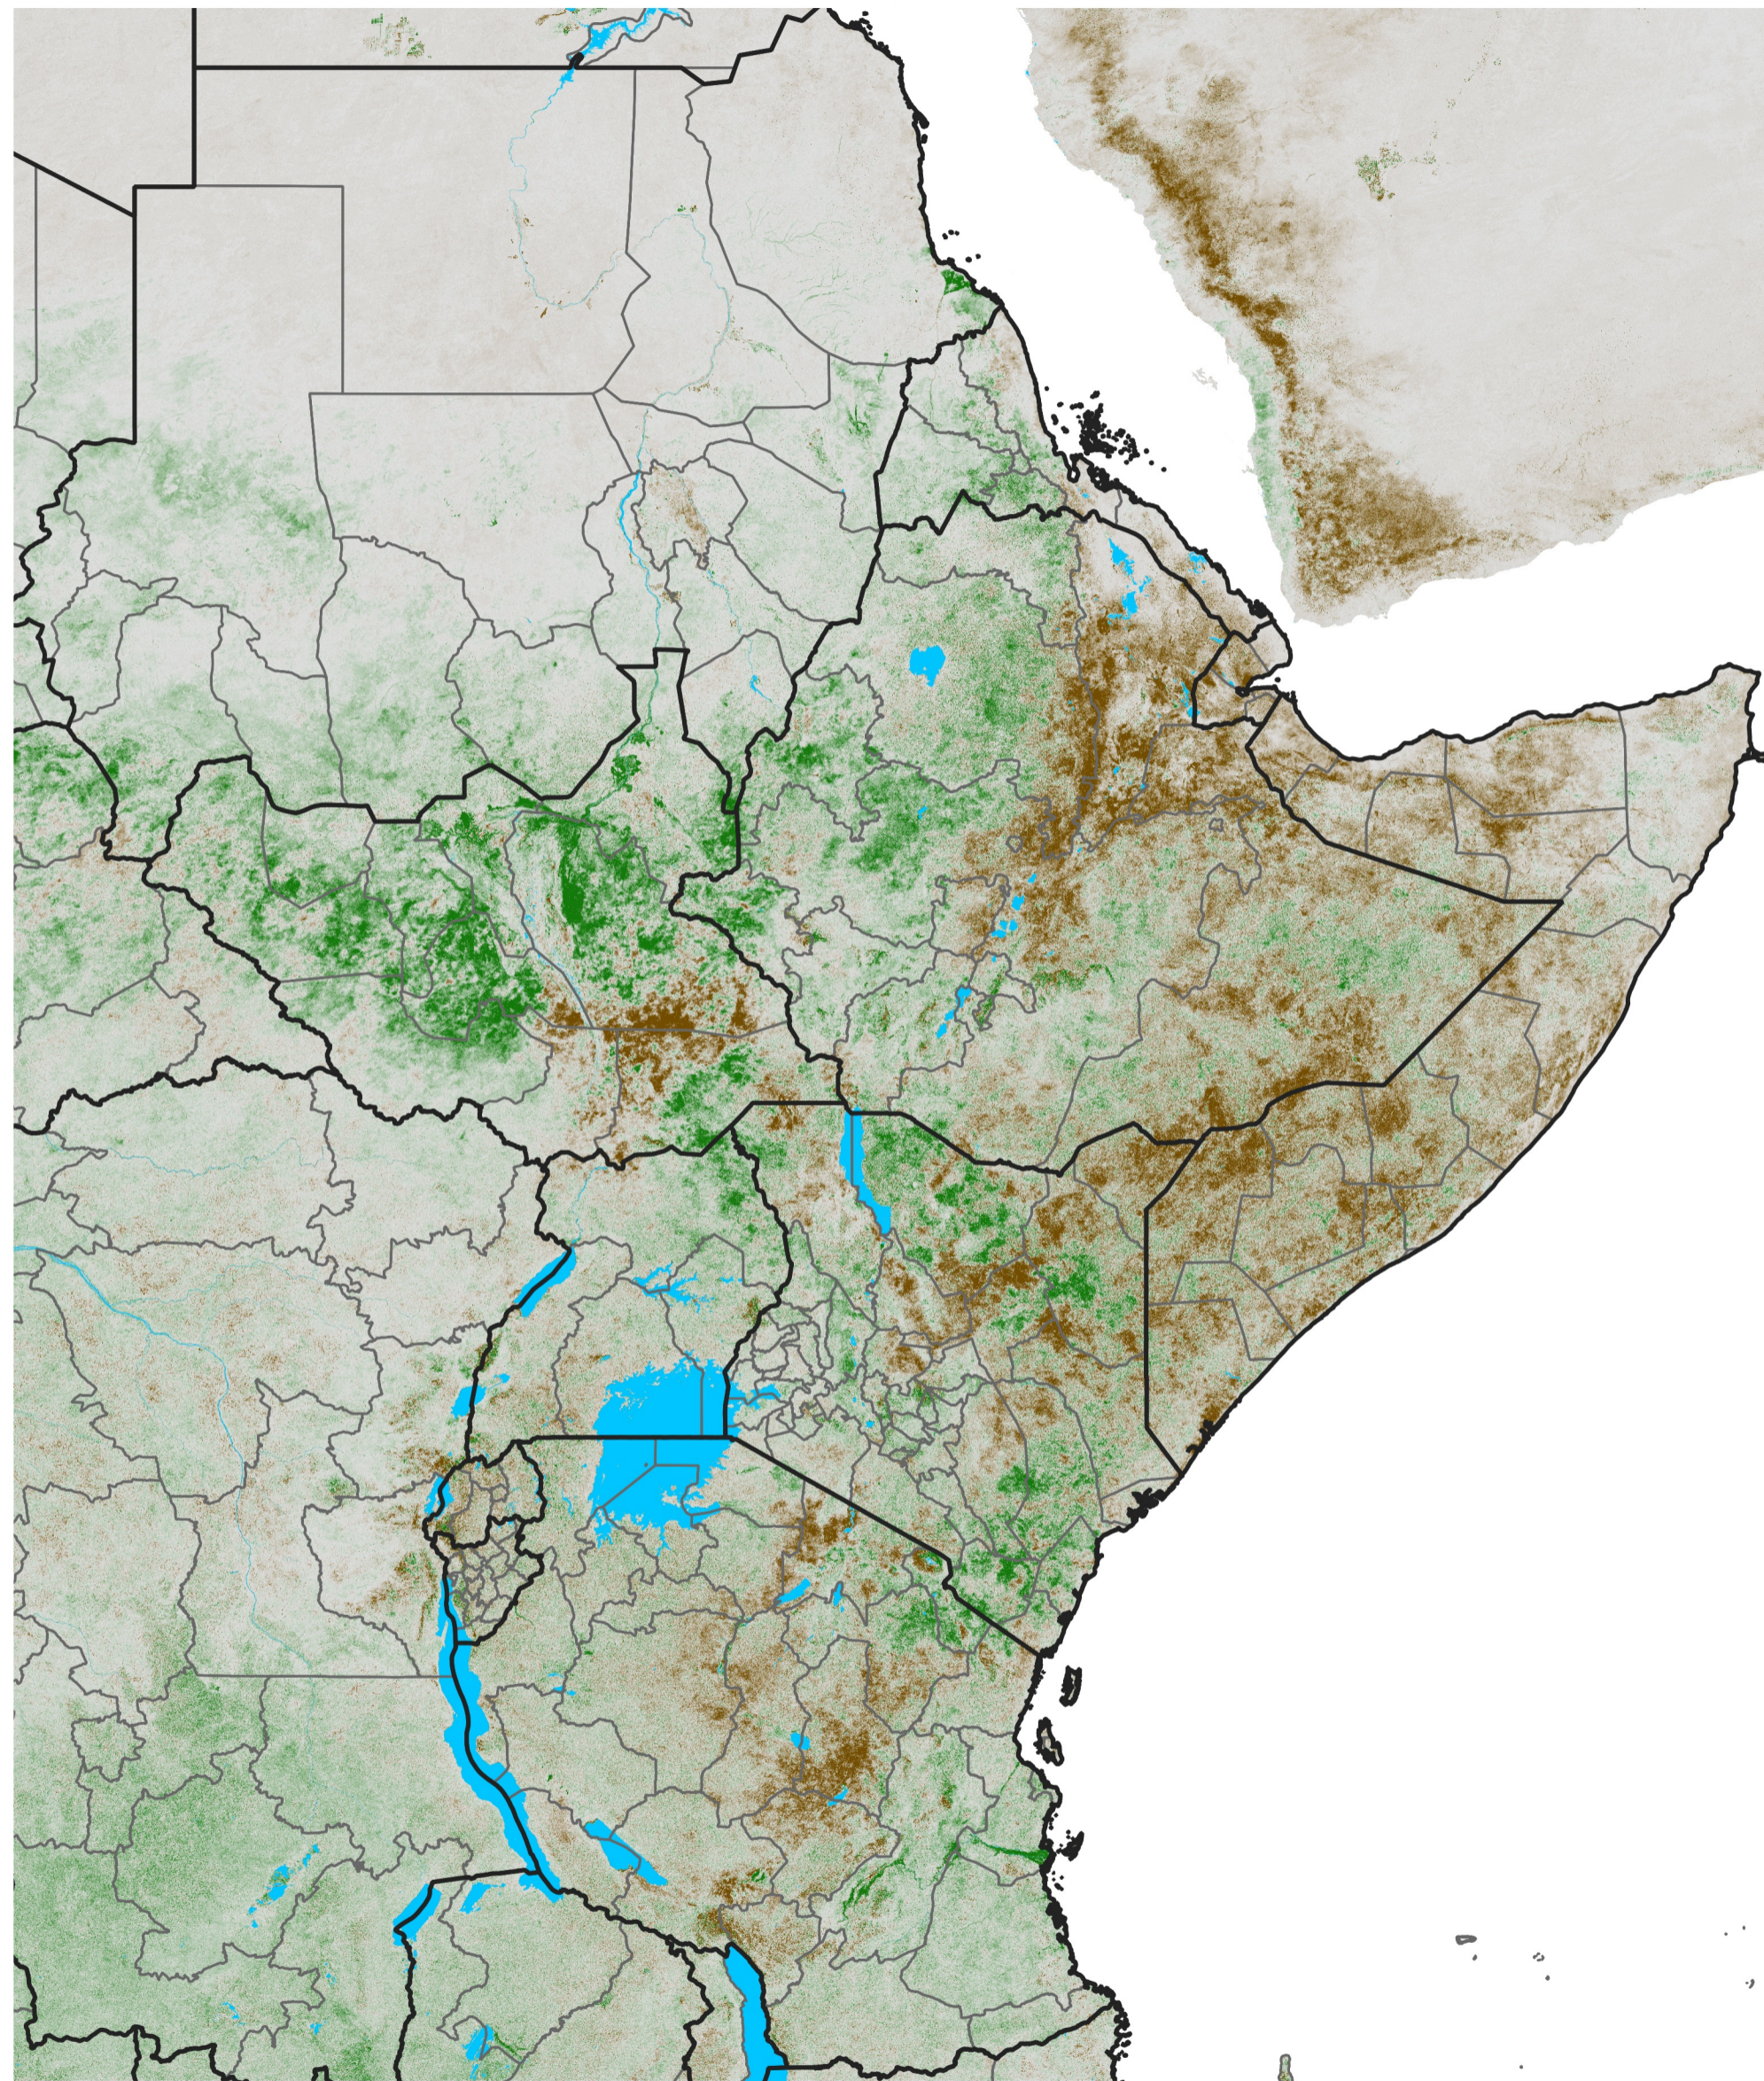

East Africa NDVI Difference

2025 minus 2024

Period 26 / May 01 - 10, 2025

NDVI Difference

< -0.3 -0.2 -0.1 -0.05 0.05 0.1 0.2 >0.3

Negative

No Difference

Positive