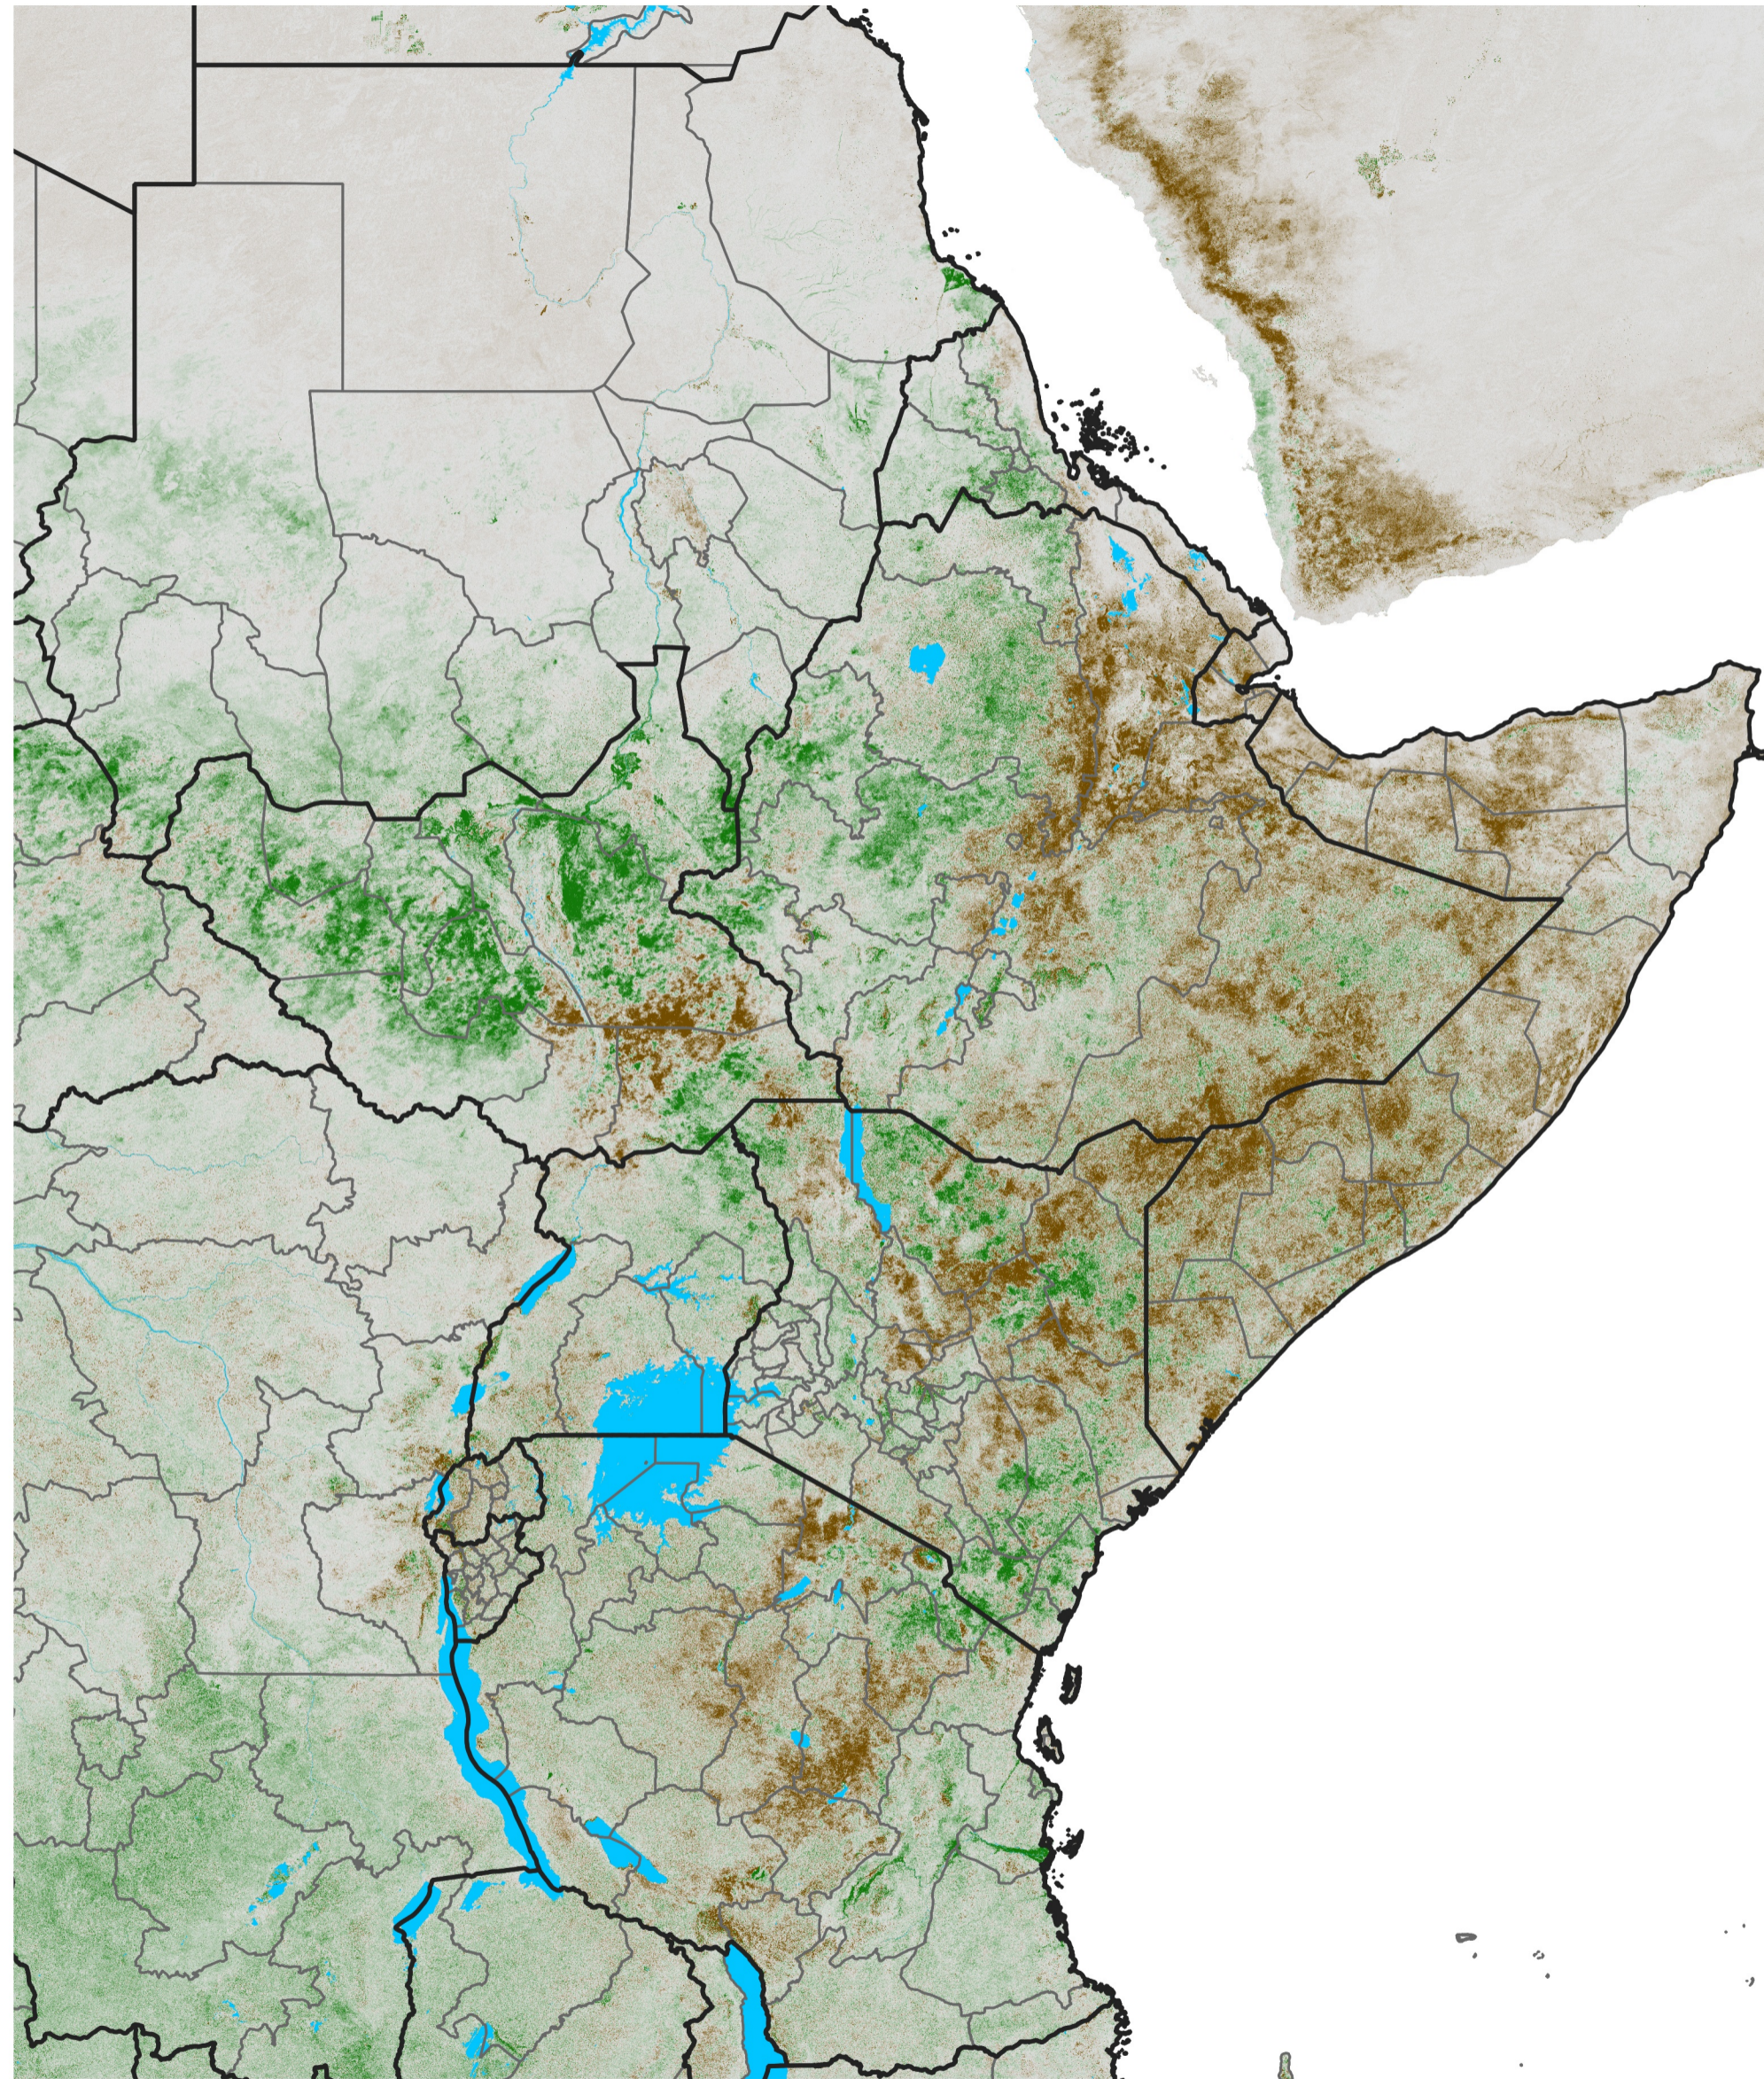

East Africa NDVI Difference

2025 minus 2024

Period 27 / May 06 - 15, 2025

NDVI Difference

< -0.3 -0.2 -0.1 -0.05 0.05 0.1 0.2 >0.3

Negative

No Difference

Positive