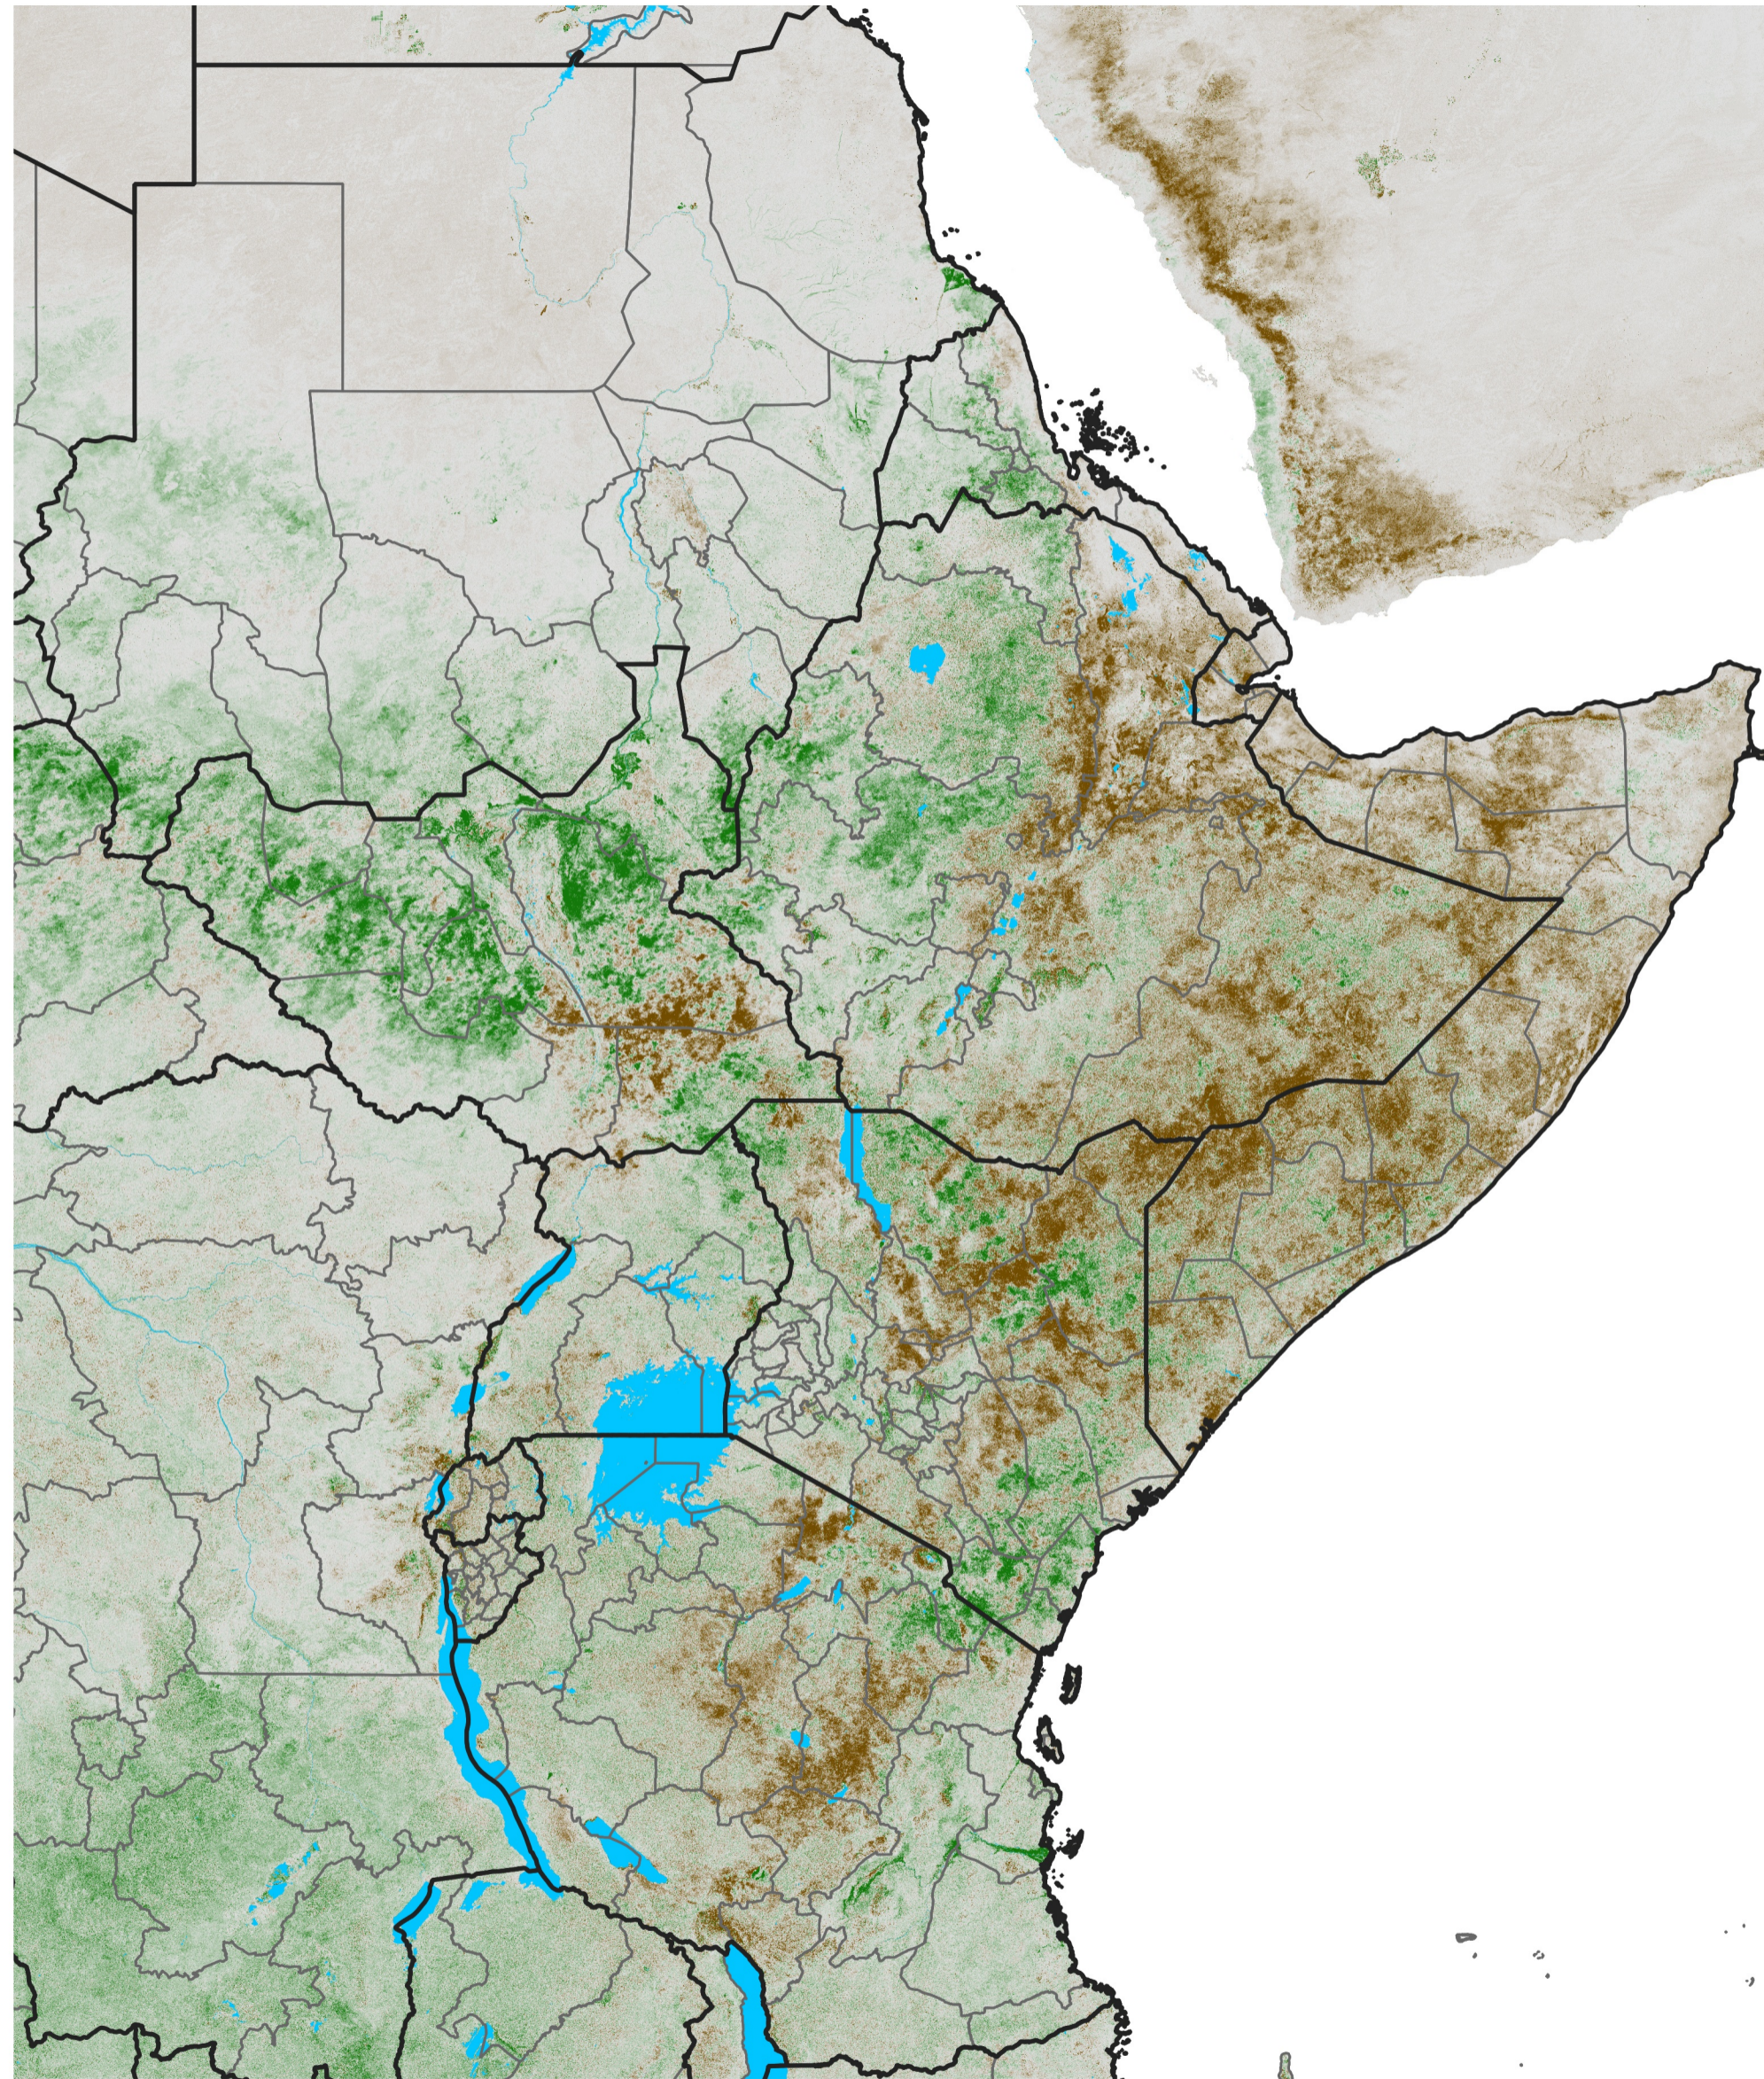

East Africa NDVI Difference

2025 minus 2024

Period 28 / May 11 - 20, 2025

NDVI Difference

< -0.3 -0.2 -0.1 -0.05 0.05 0.1 0.2 >0.3

Negative

No Difference

Positive