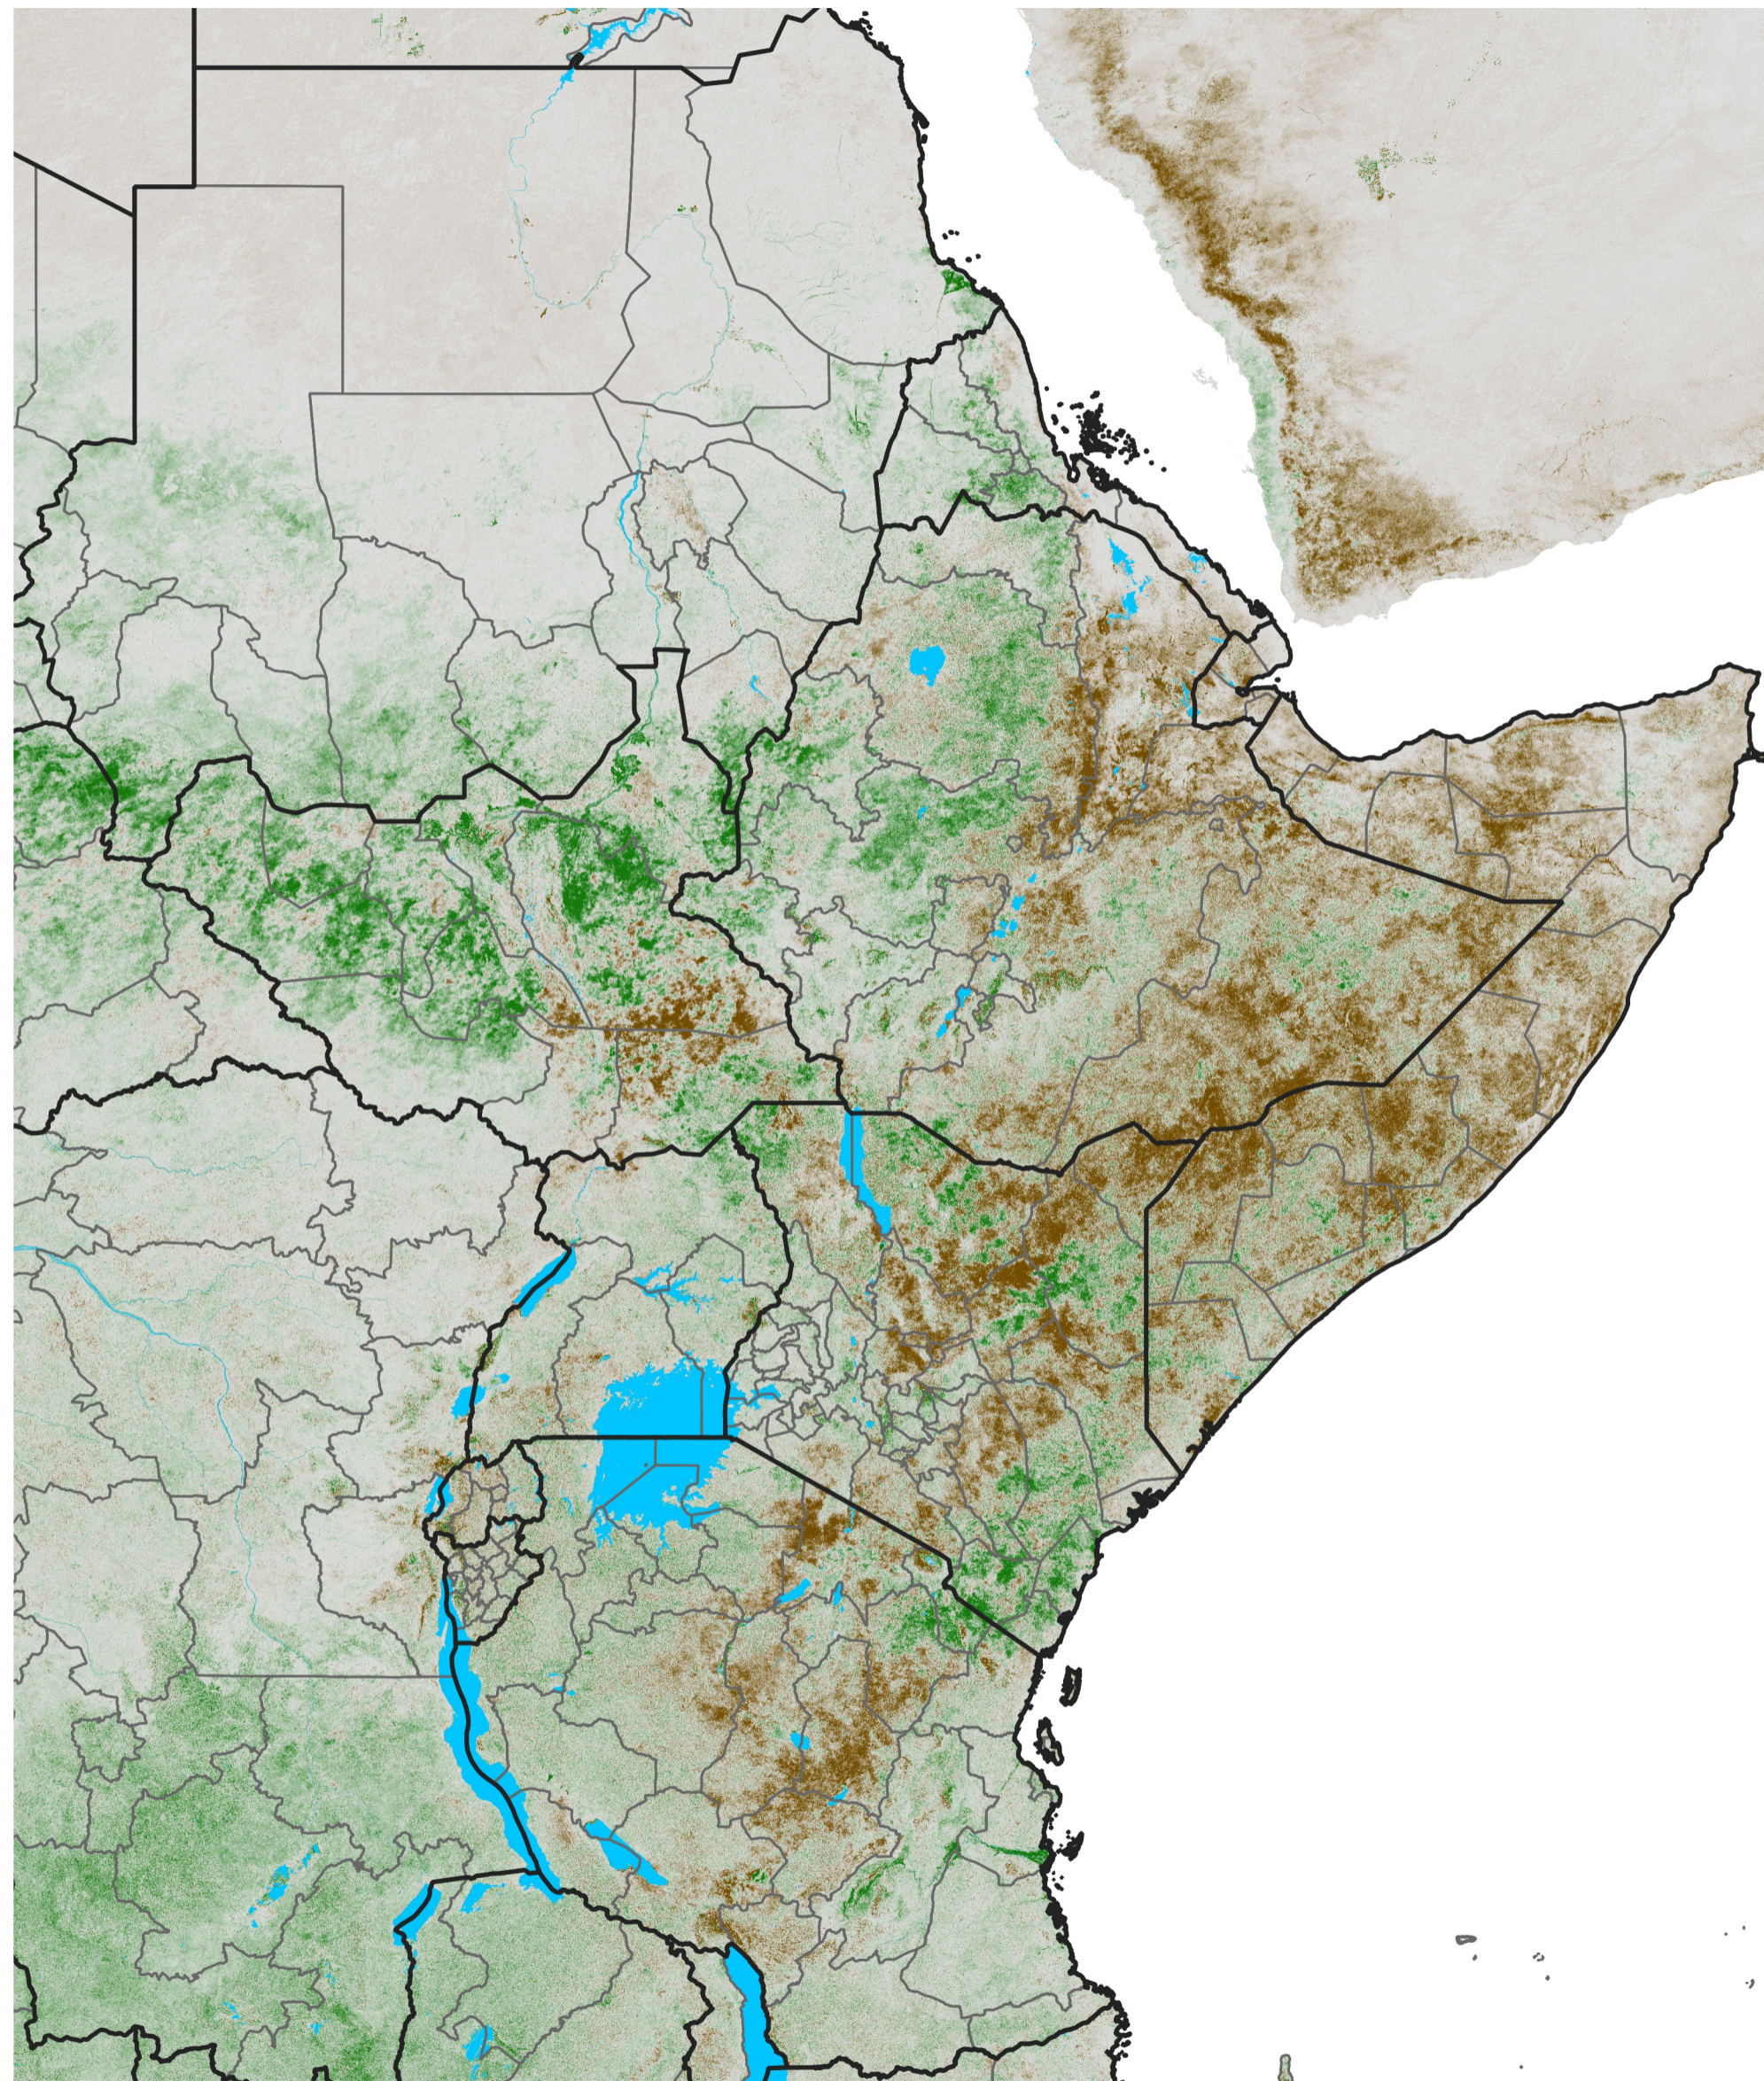

# East Africa NDVI Difference

2025 minus 2024

Period 29 / May 16 - 25, 2025

## NDVI Difference

< -0.3   -0.2   -0.1   -0.05   0.05   0.1   0.2   >0.3

Negative

No Difference

Positive