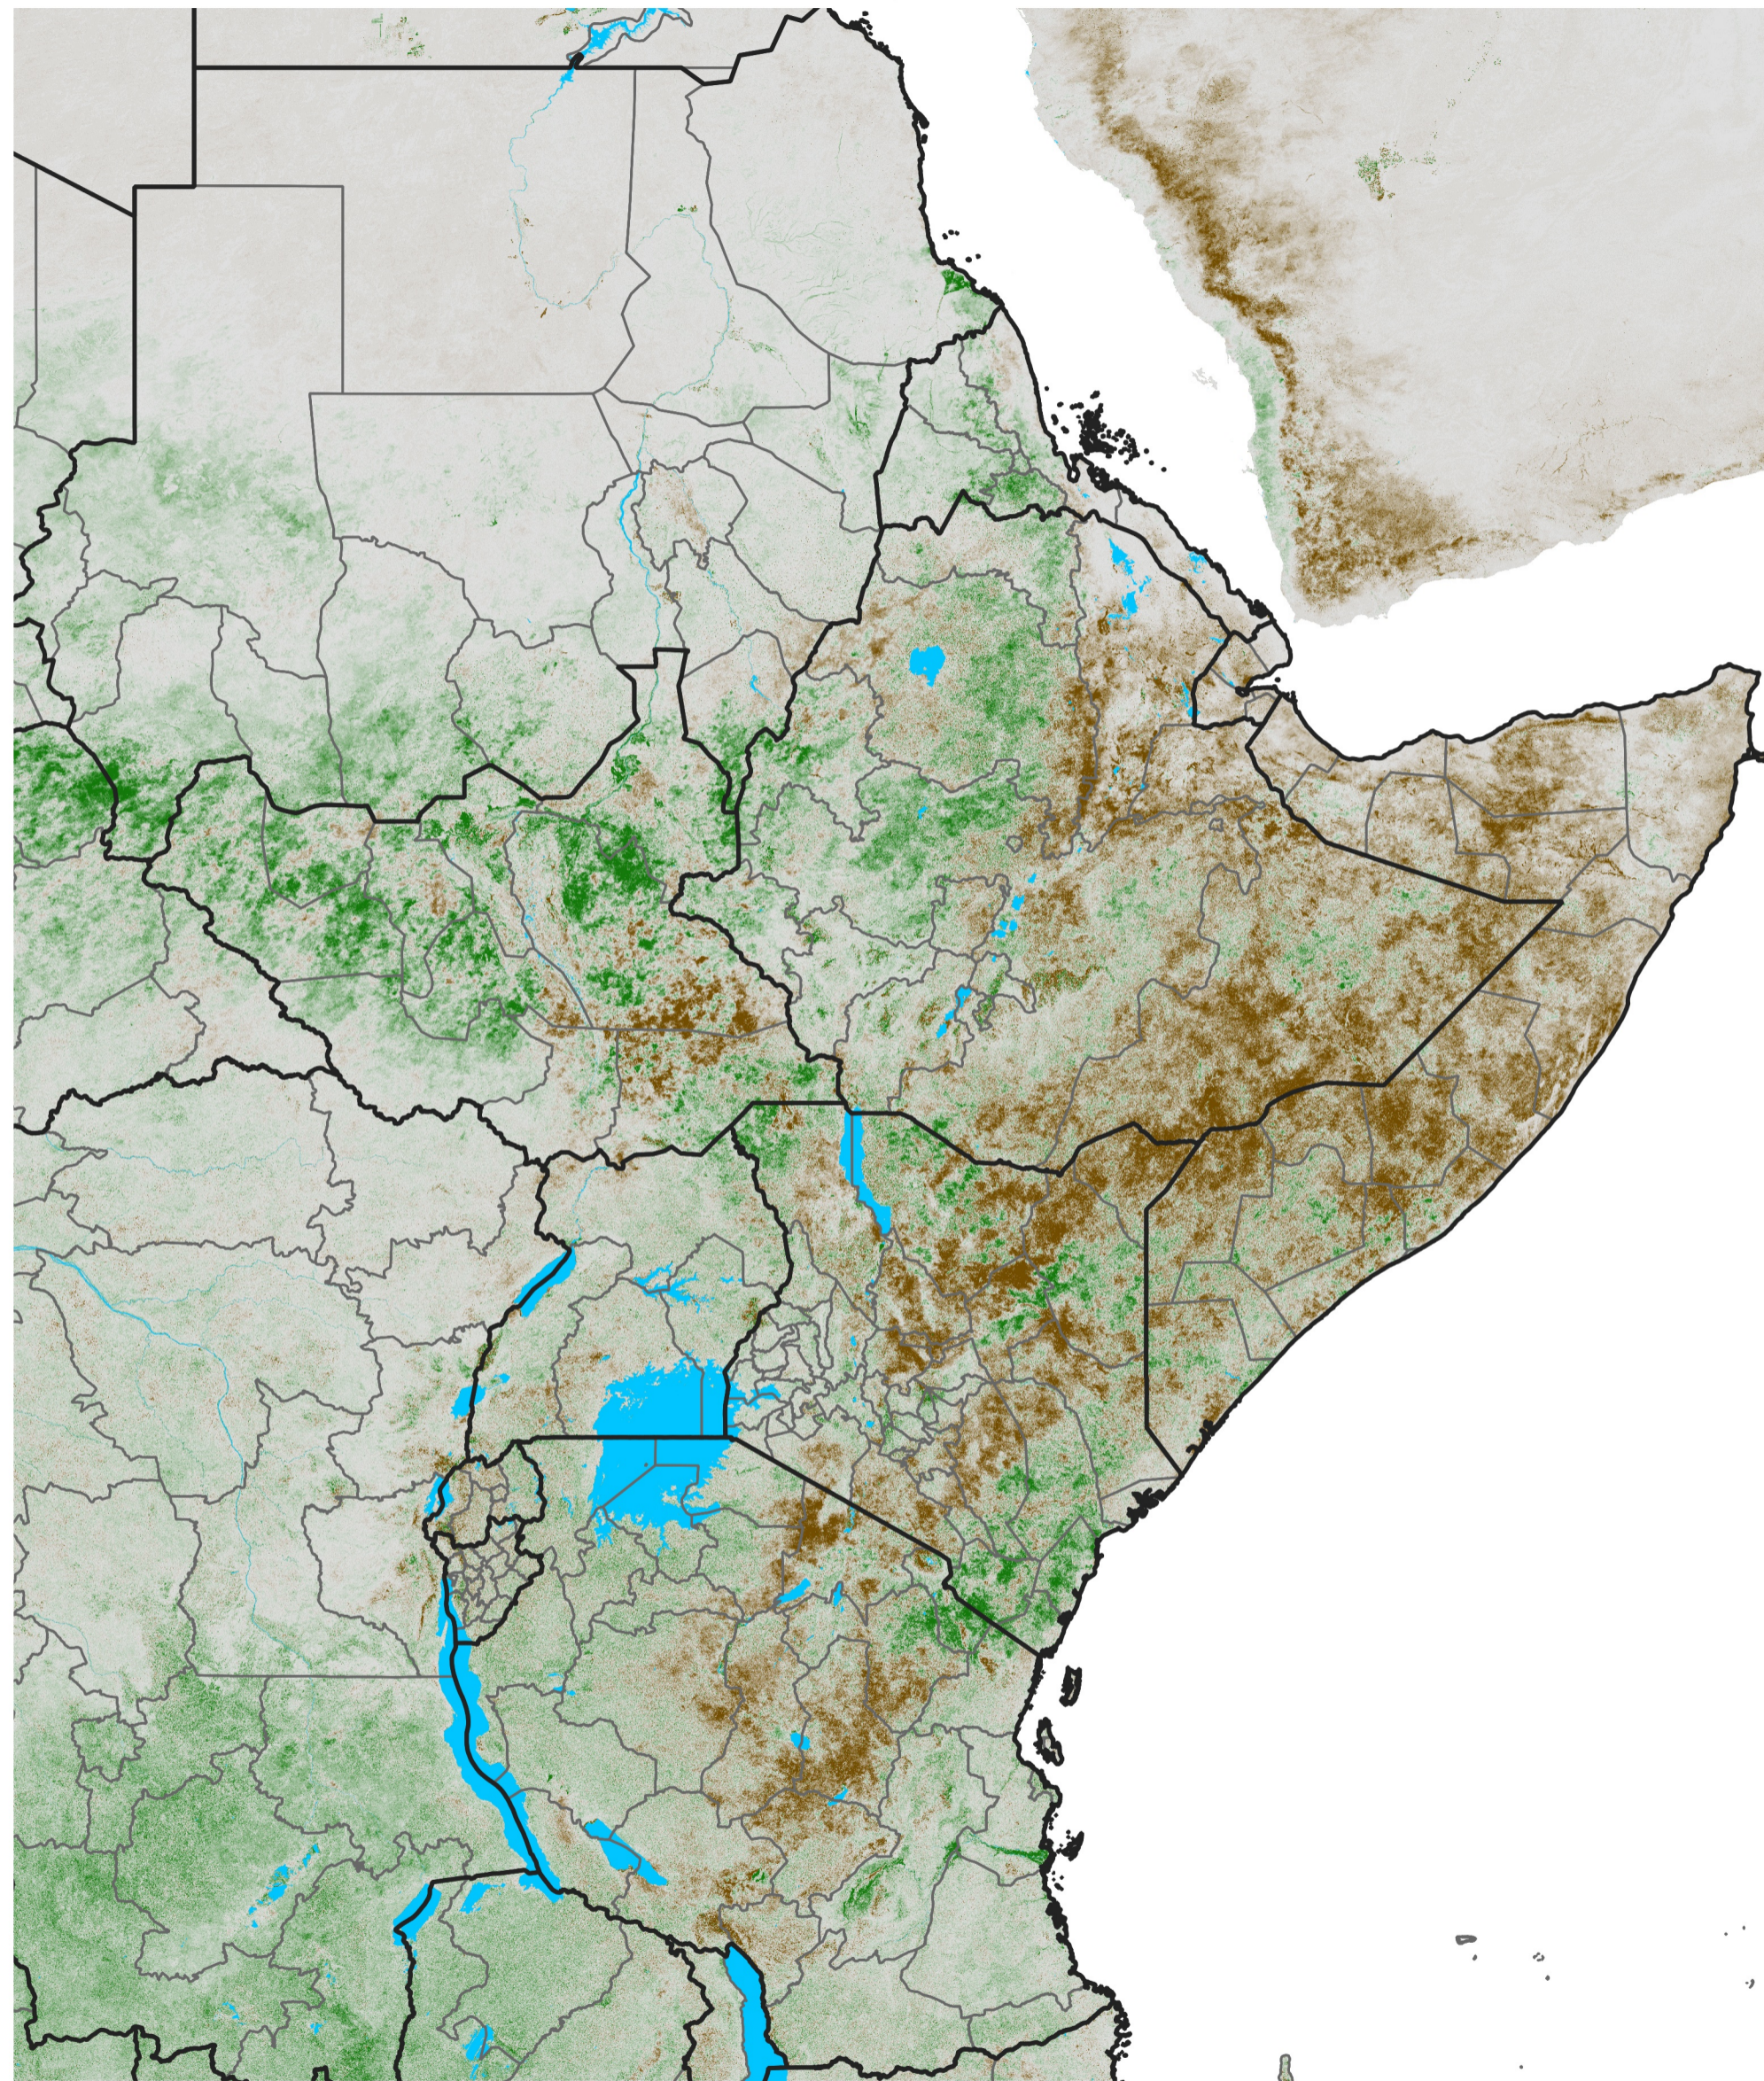

East Africa NDVI Difference

2025 minus 2024

Period 30 / May 21 - 31, 2025

NDVI Difference

< -0.3 -0.2 -0.1 -0.05 0.05 0.1 0.2 >0.3

Negative

No Difference

Positive