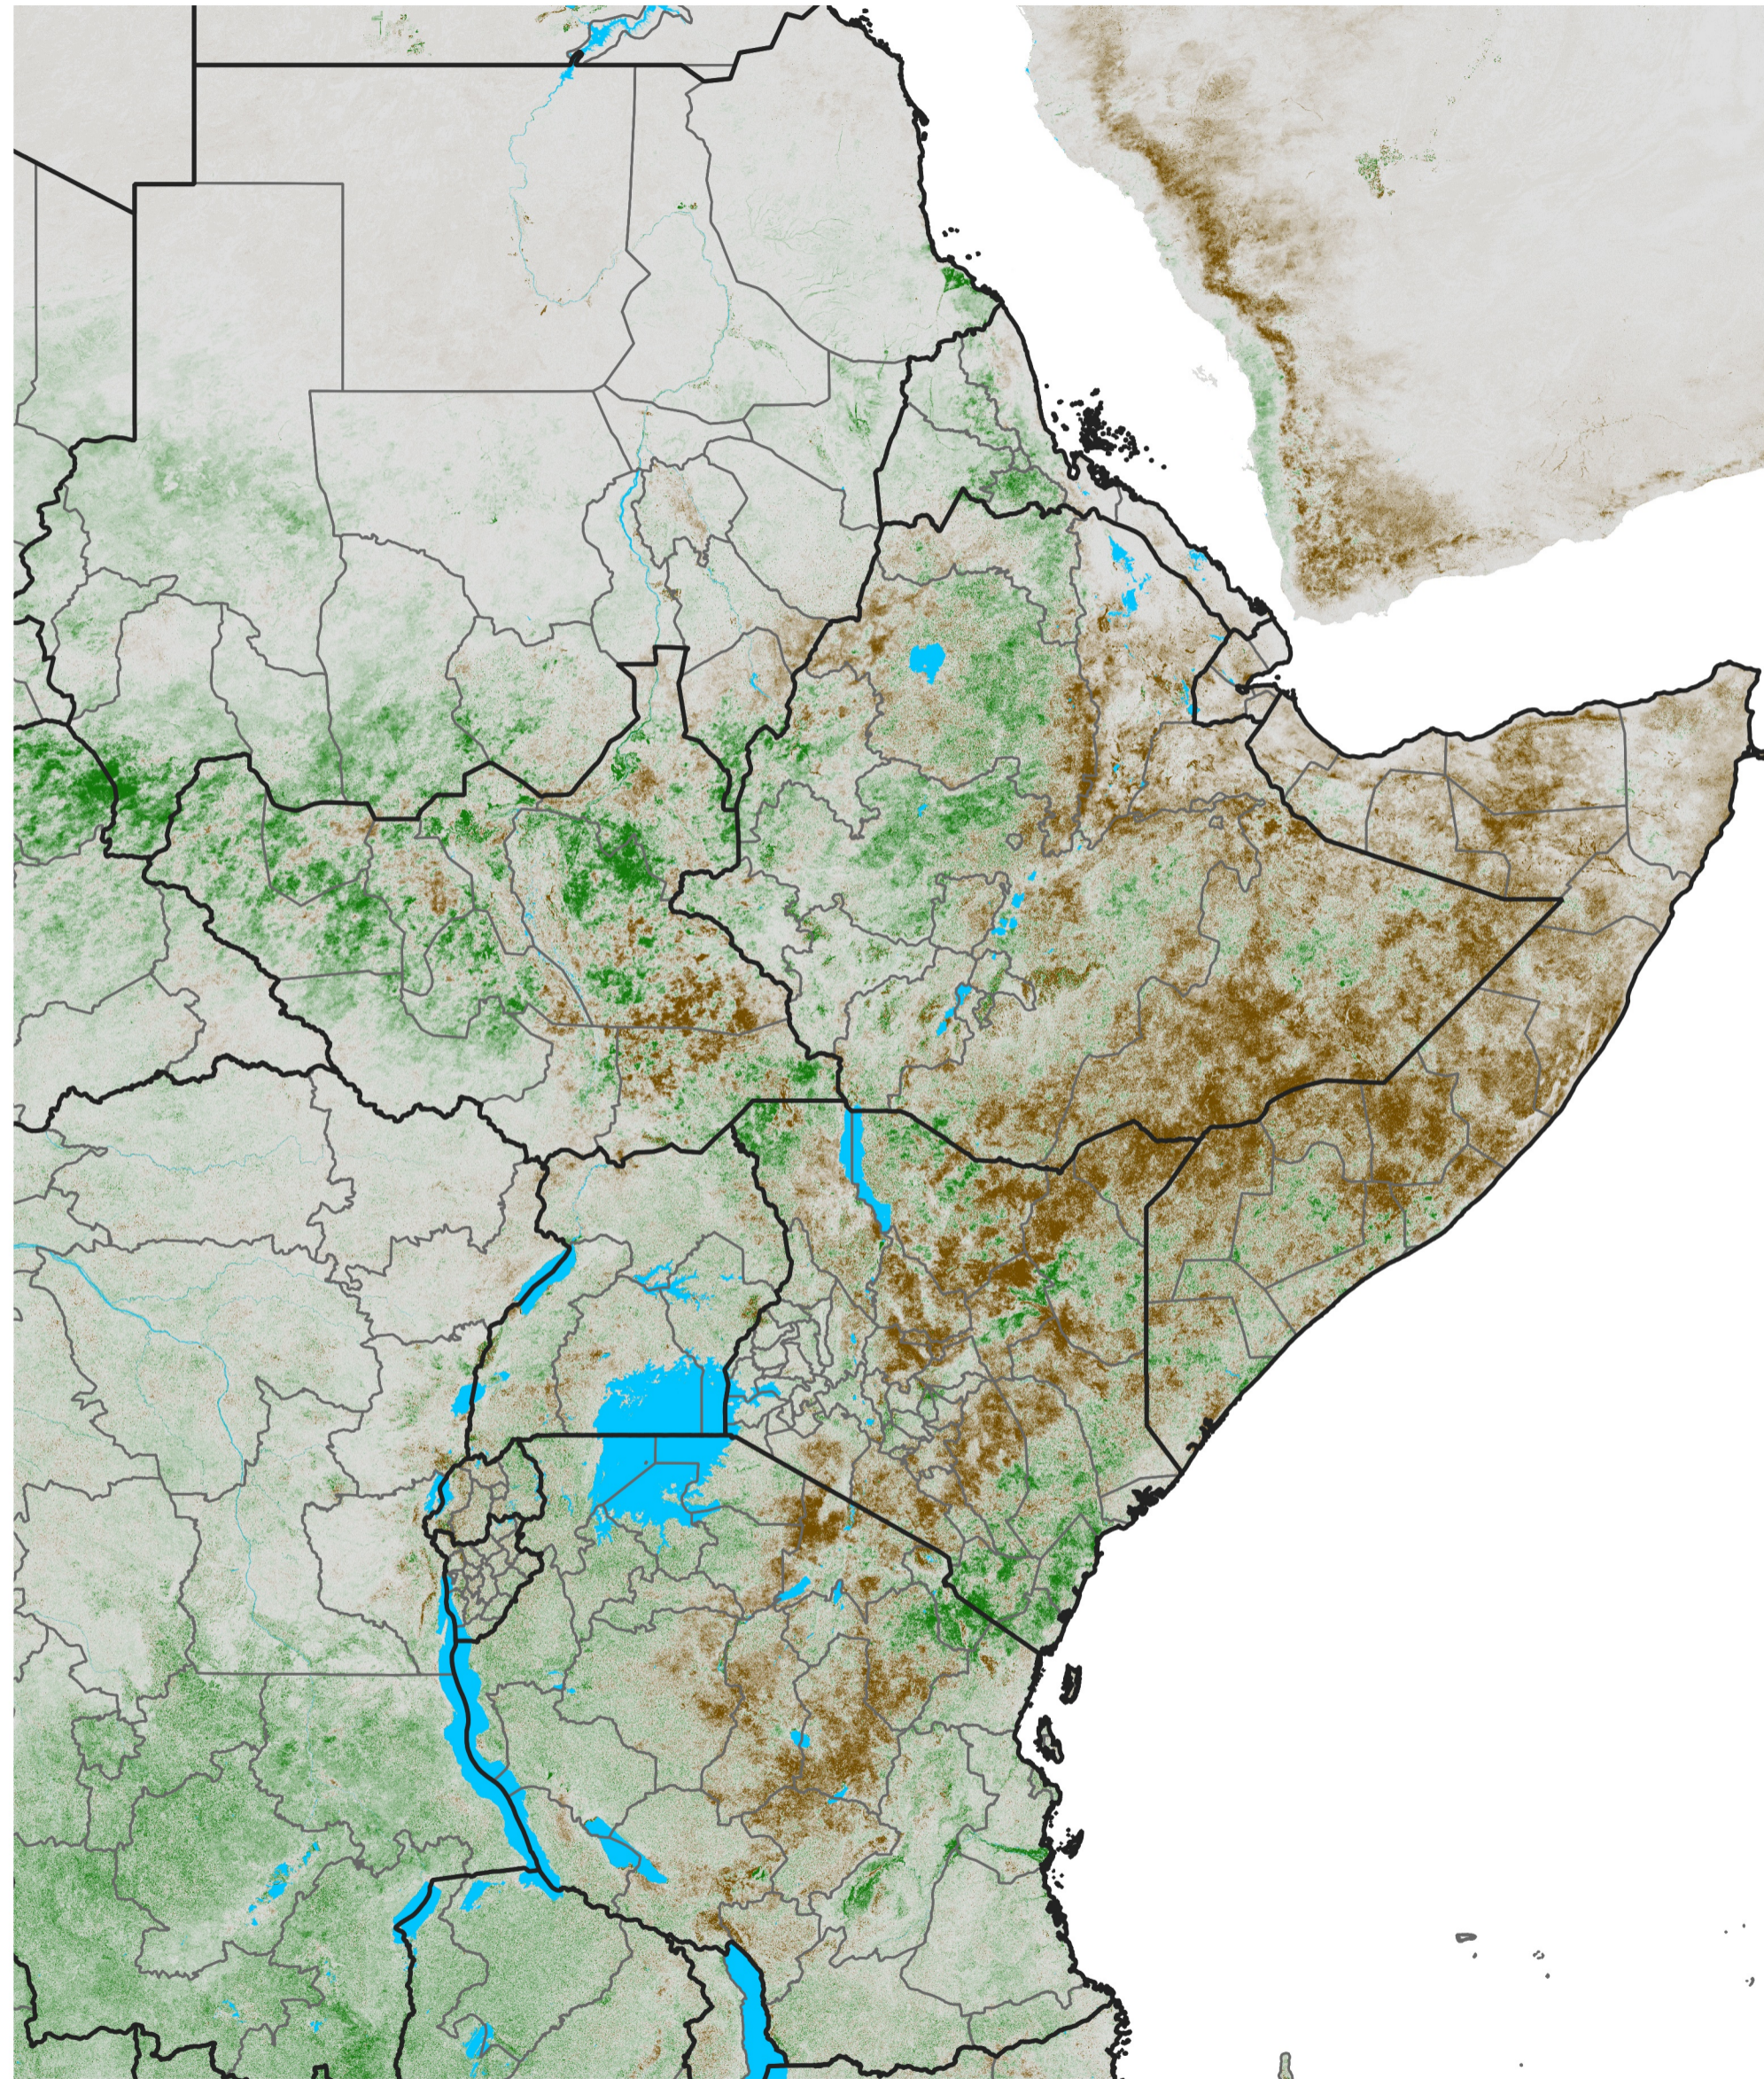

East Africa NDVI Difference

2025 minus 2024

Period 31 / May 26 - Jun 05, 2025

NDVI Difference

< -0.3 -0.2 -0.1 -0.05 0.05 0.1 0.2 > 0.3

Negative

No Difference

Positive