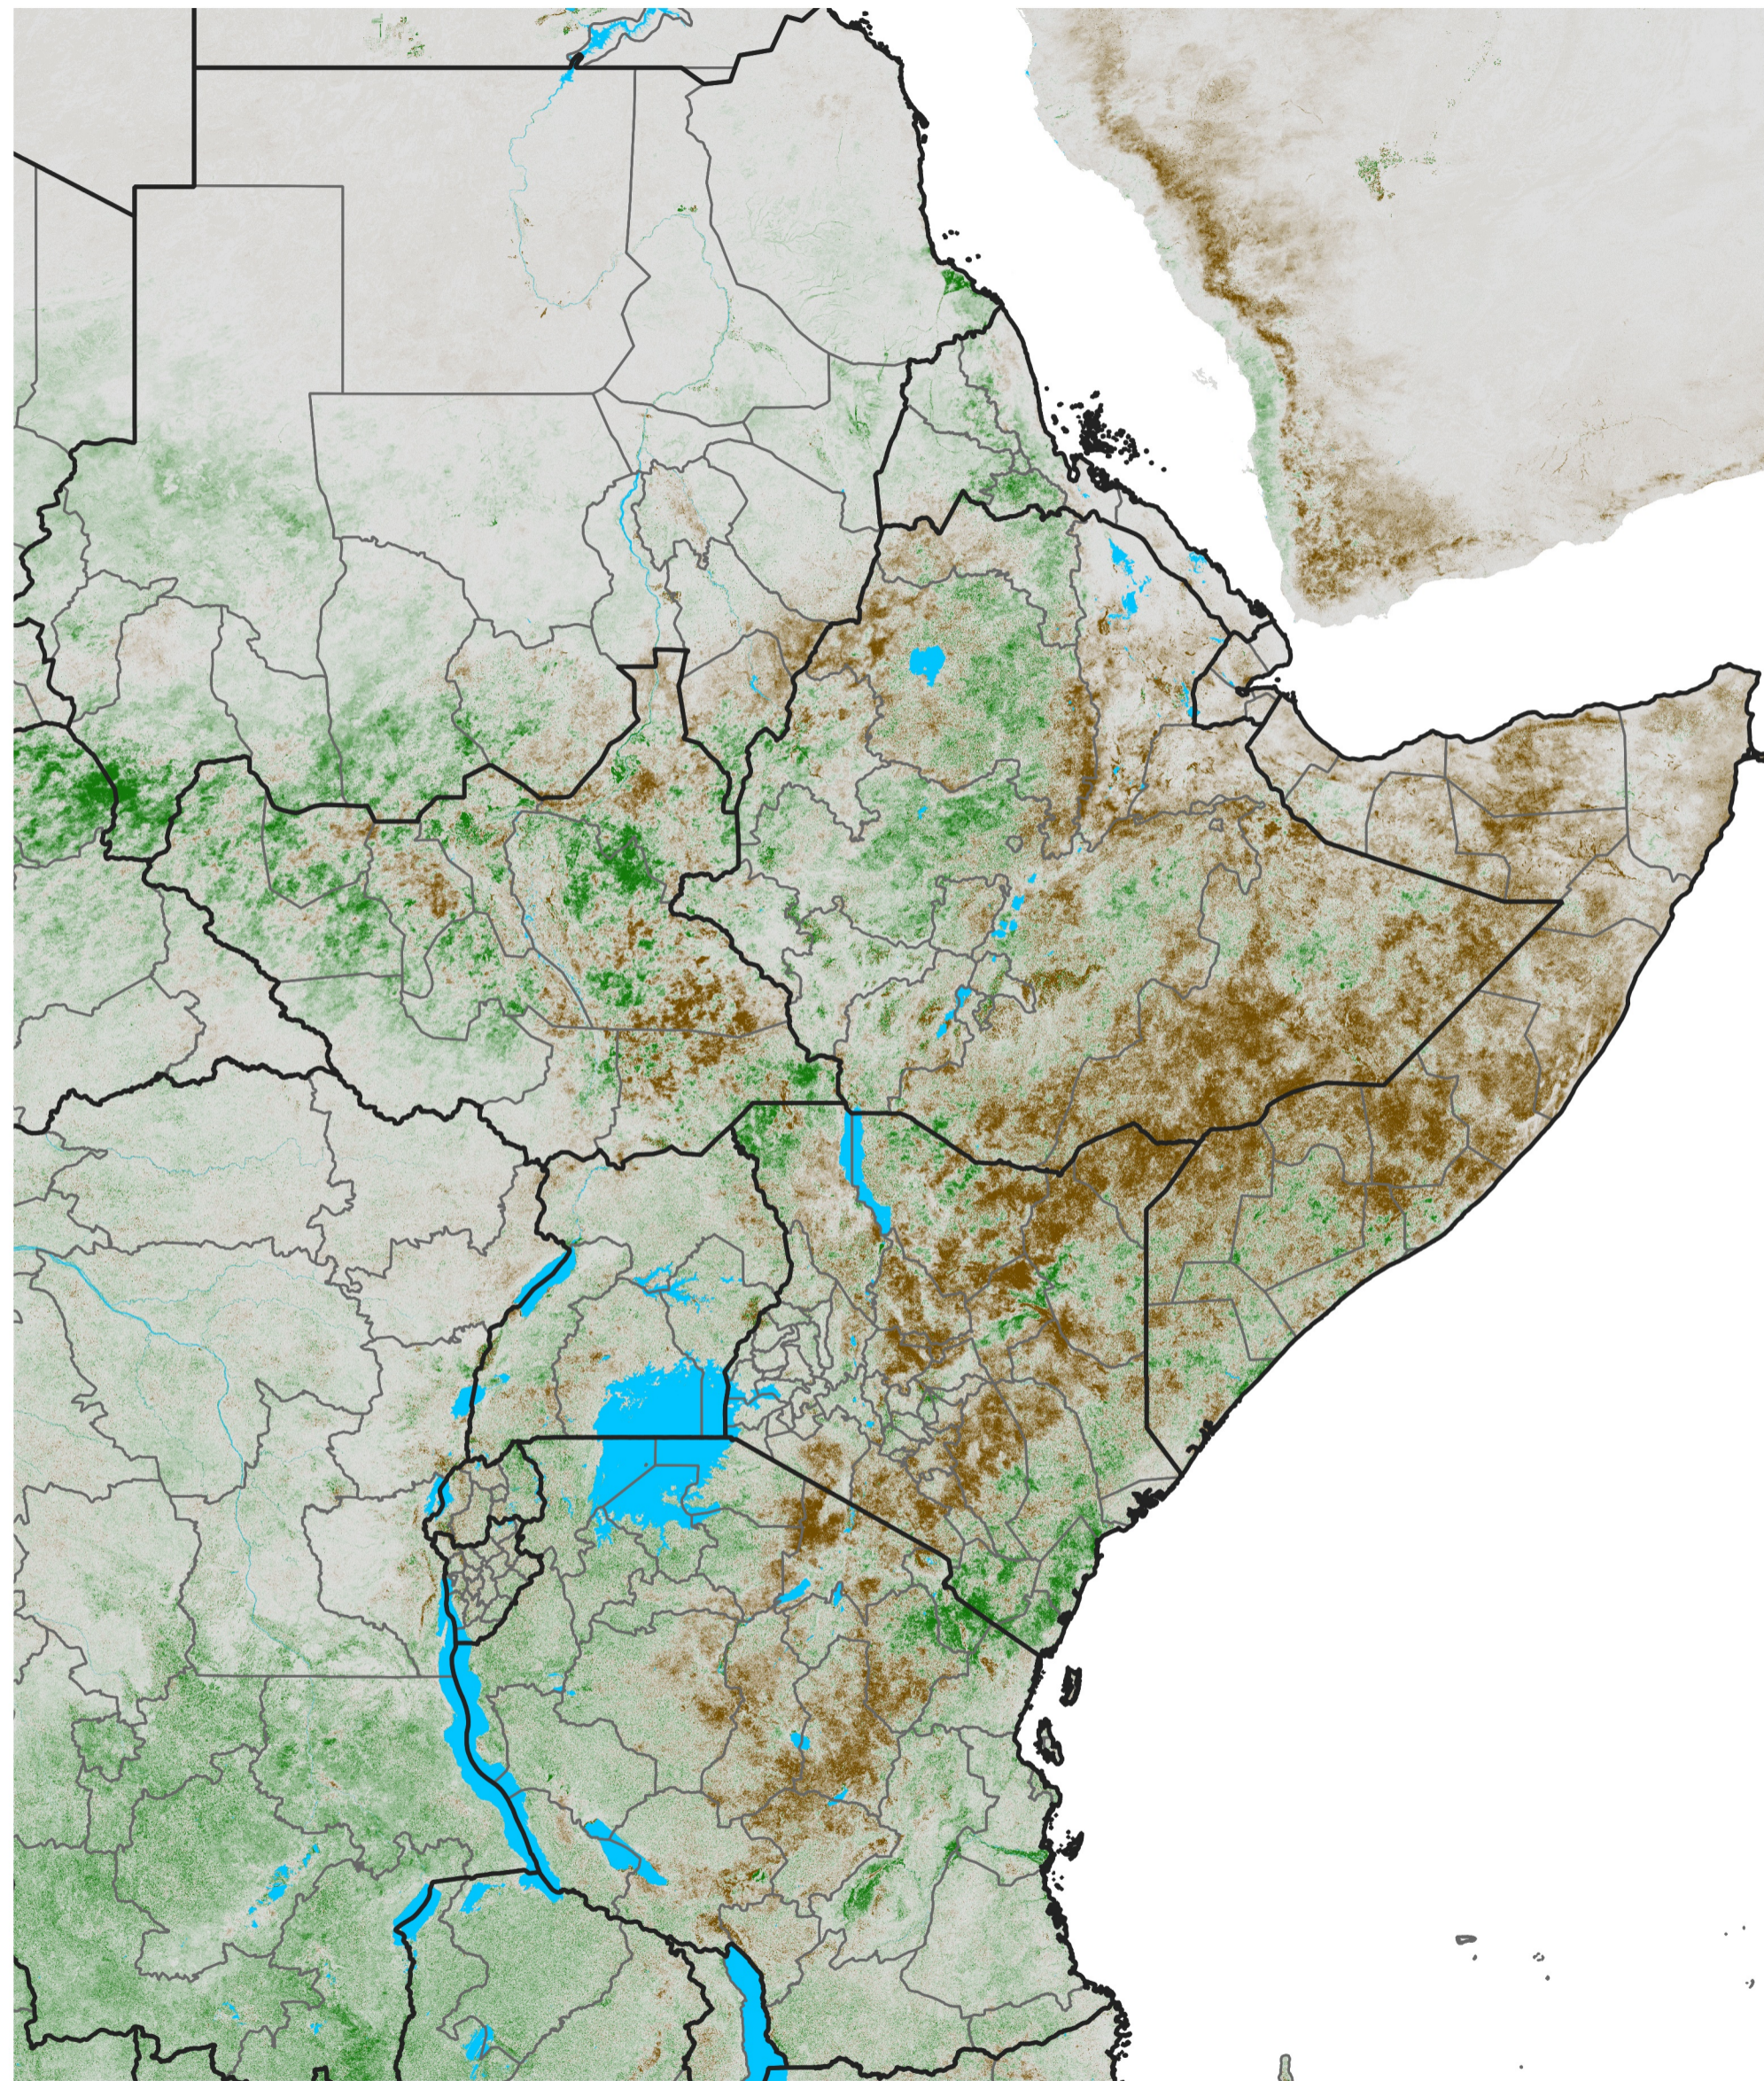

# East Africa NDVI Difference

2025 minus 2024

Period 32 / Jun 01 - 10, 2025

## NDVI Difference

< -0.3   -0.2   -0.1   -0.05   0.05   0.1   0.2   >0.3

Negative

No Difference

Positive