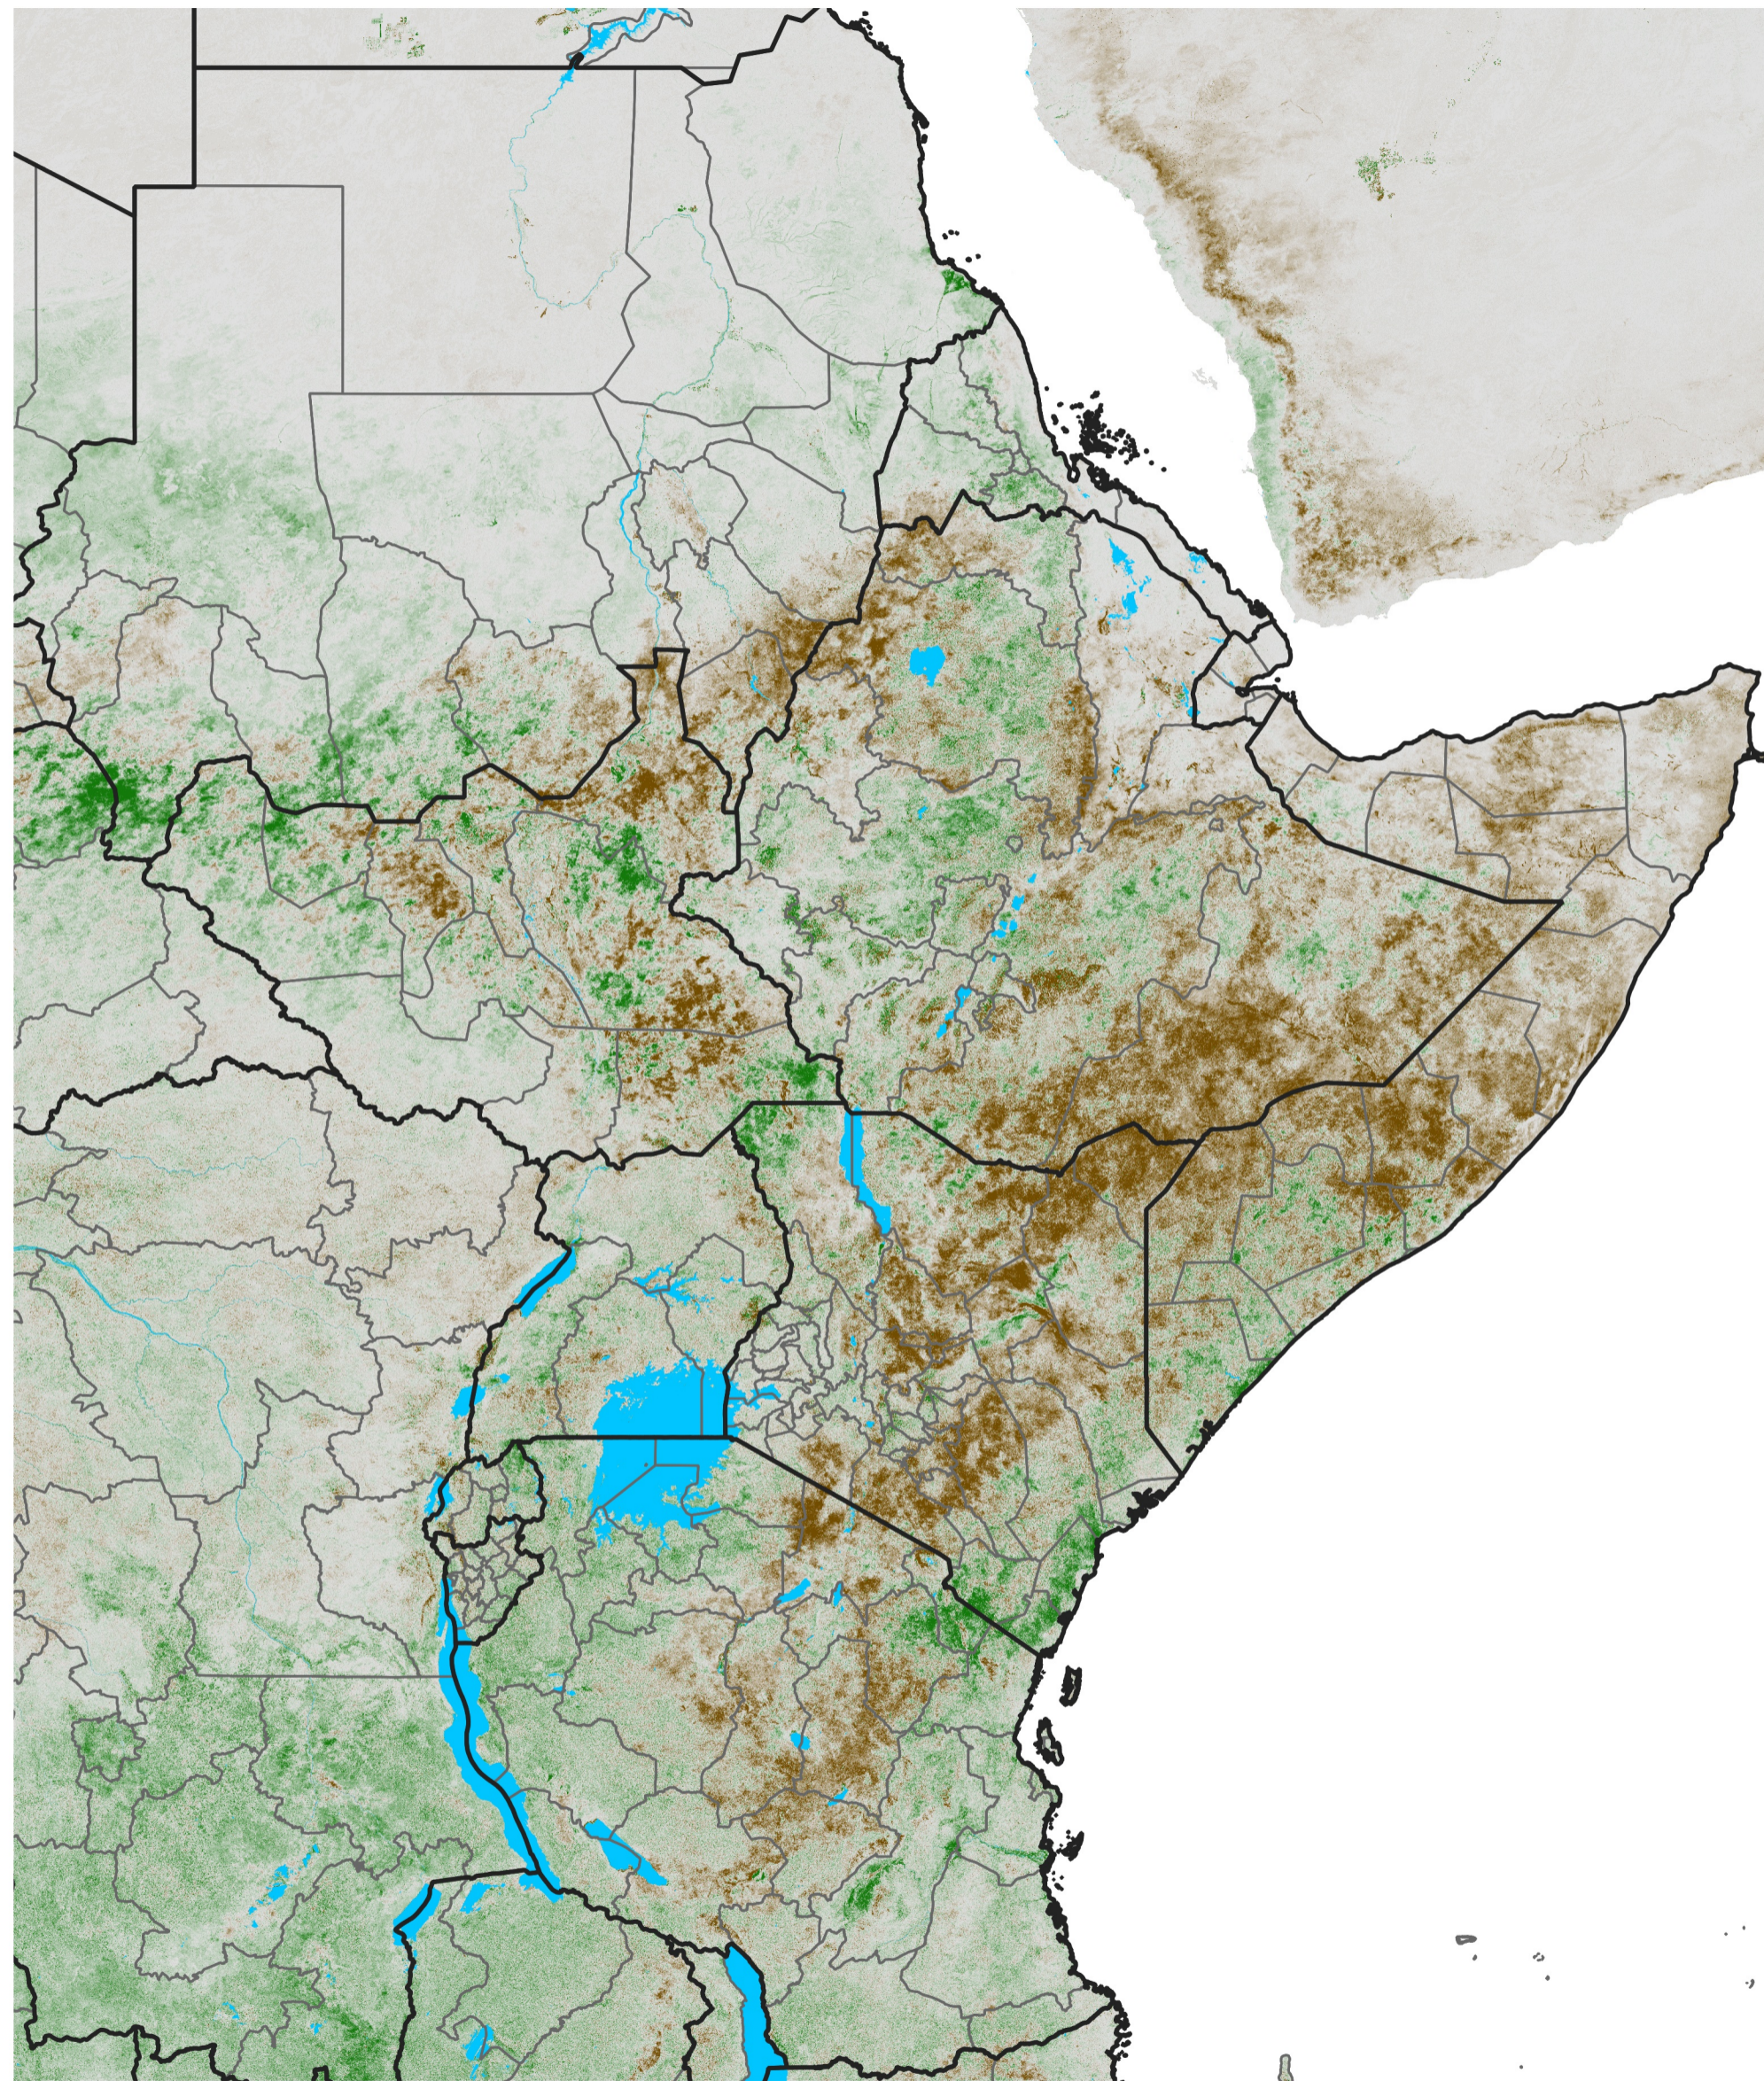

East Africa NDVI Difference

2025 minus 2024

Period 34 / Jun 11 - 20, 2025

NDVI Difference

< -0.3 -0.2 -0.1 -0.05 0.05 0.1 0.2 >0.3

Negative

No Difference

Positive