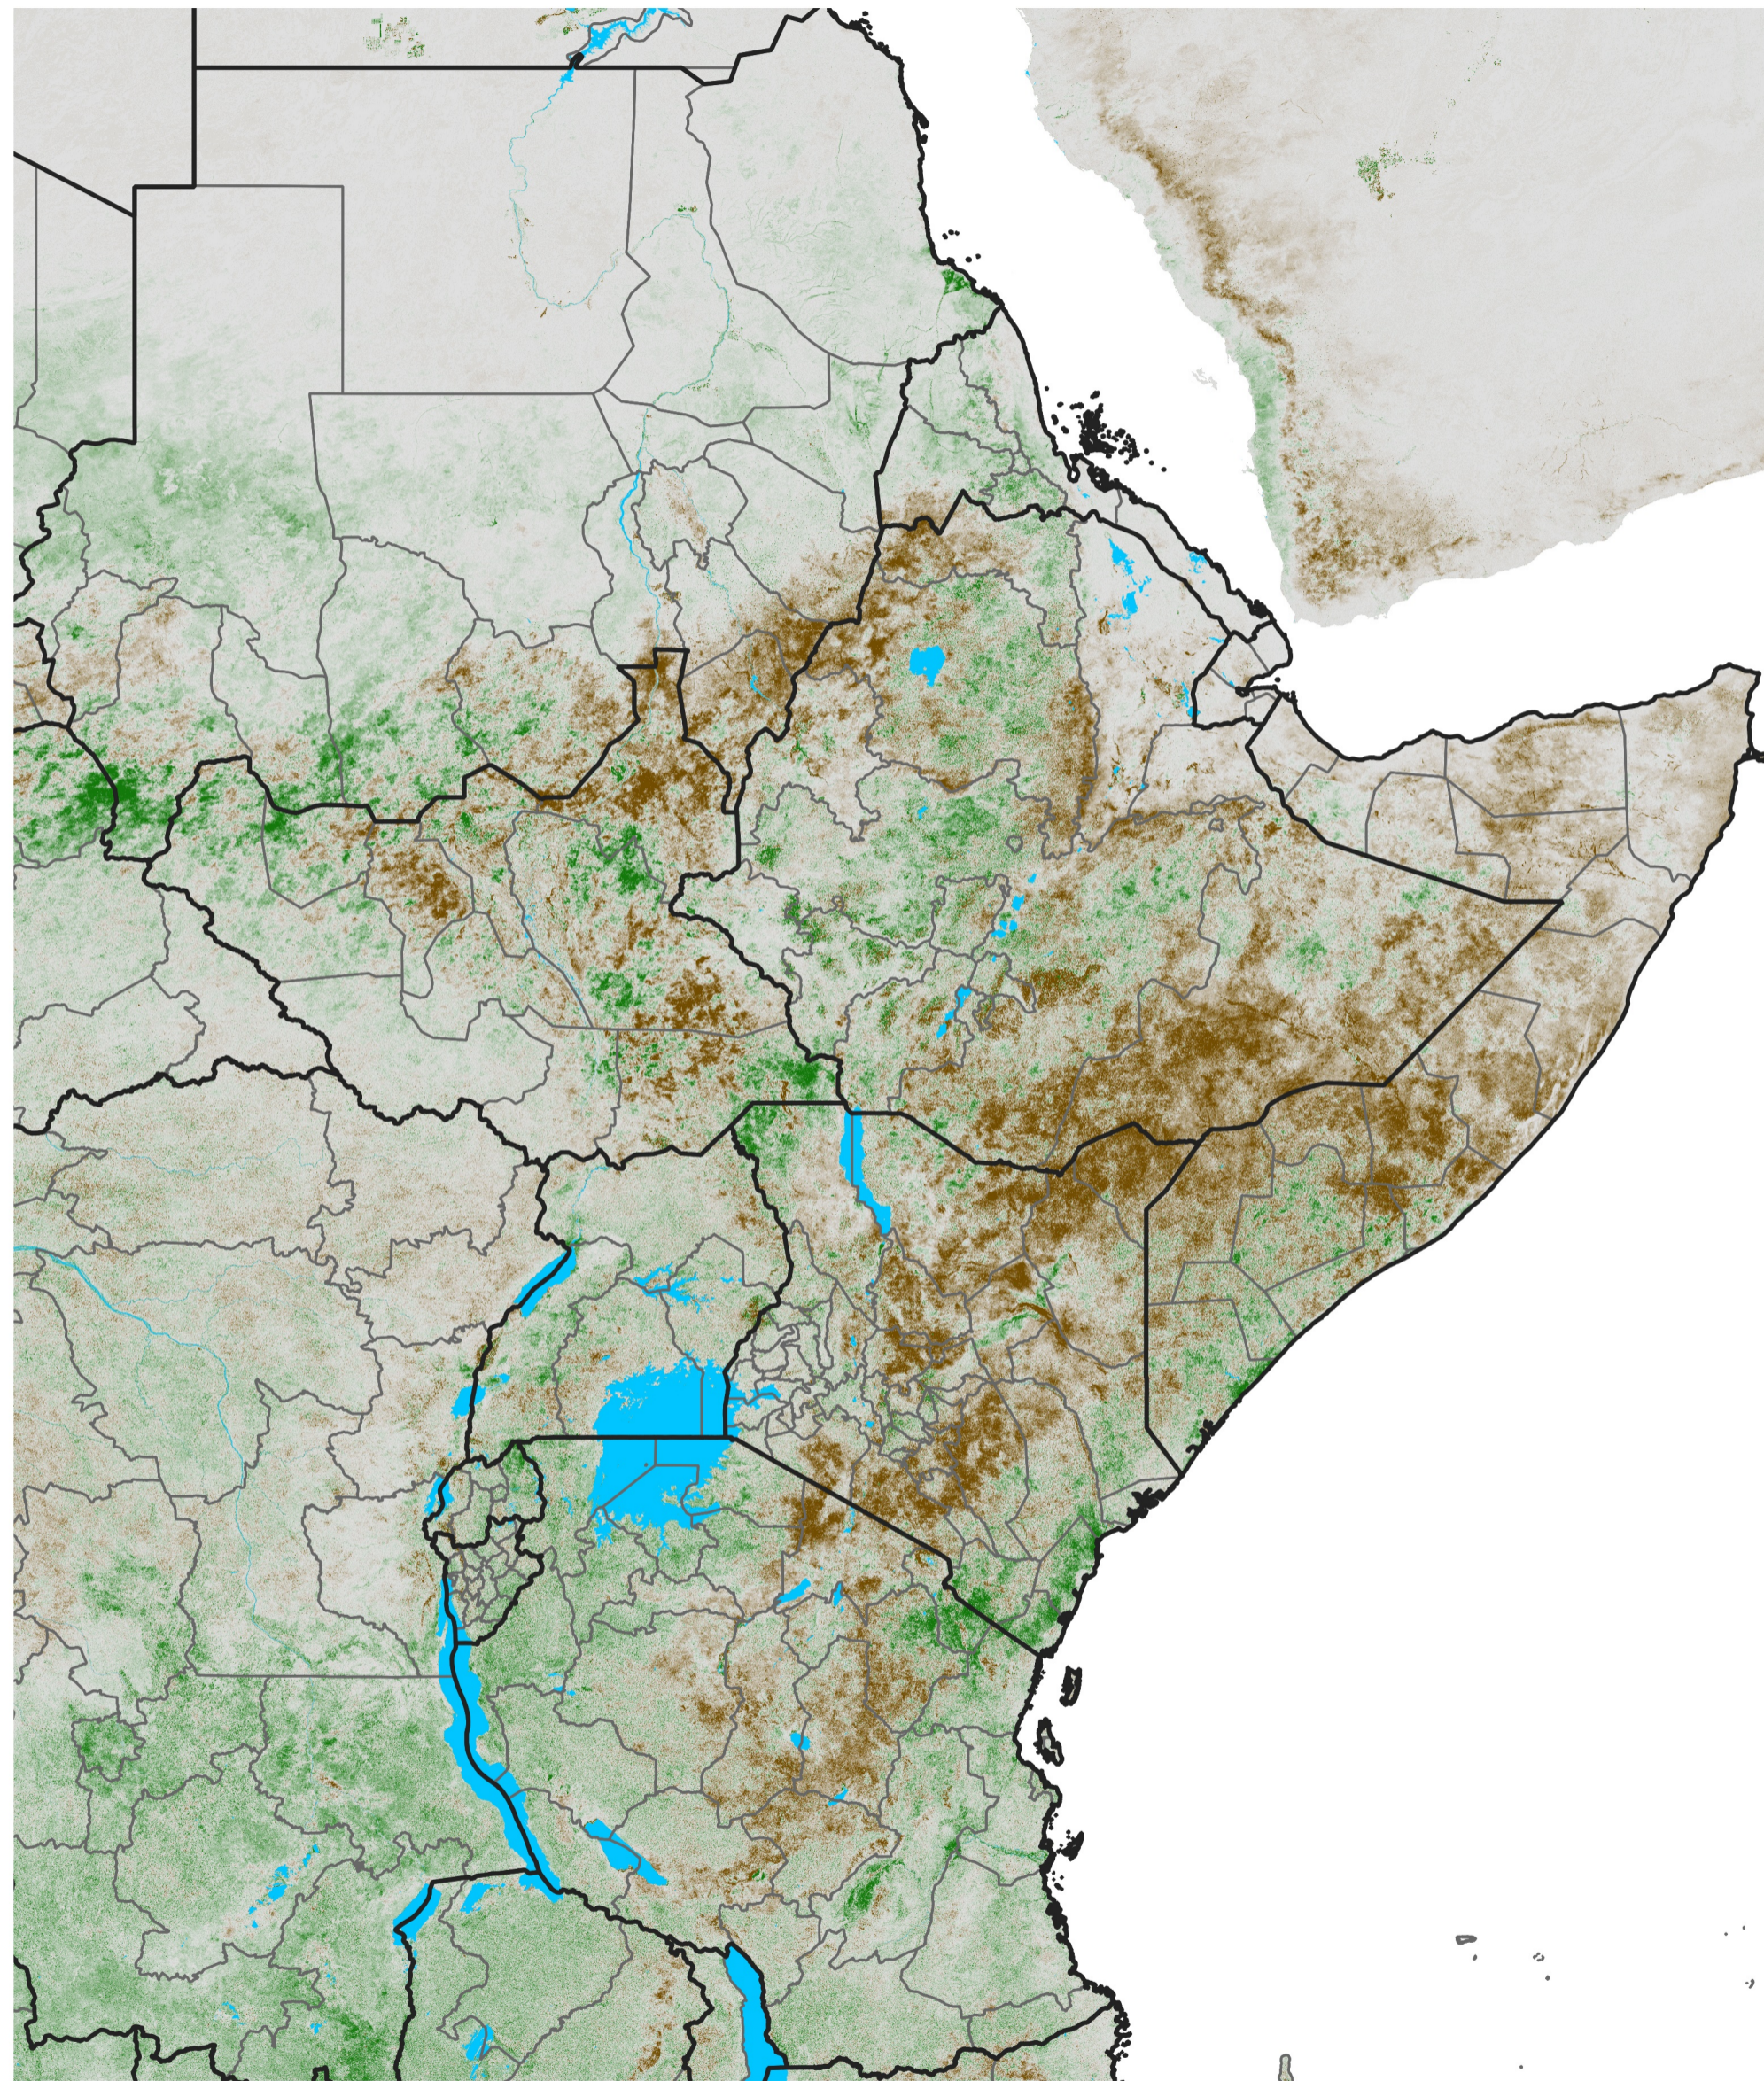

East Africa NDVI Difference

2025 minus 2024

Period 35 / Jun 16 - 25, 2025

NDVI Difference

< -0.3 -0.2 -0.1 -0.05 0.05 0.1 0.2 >0.3

Negative

No Difference

Positive