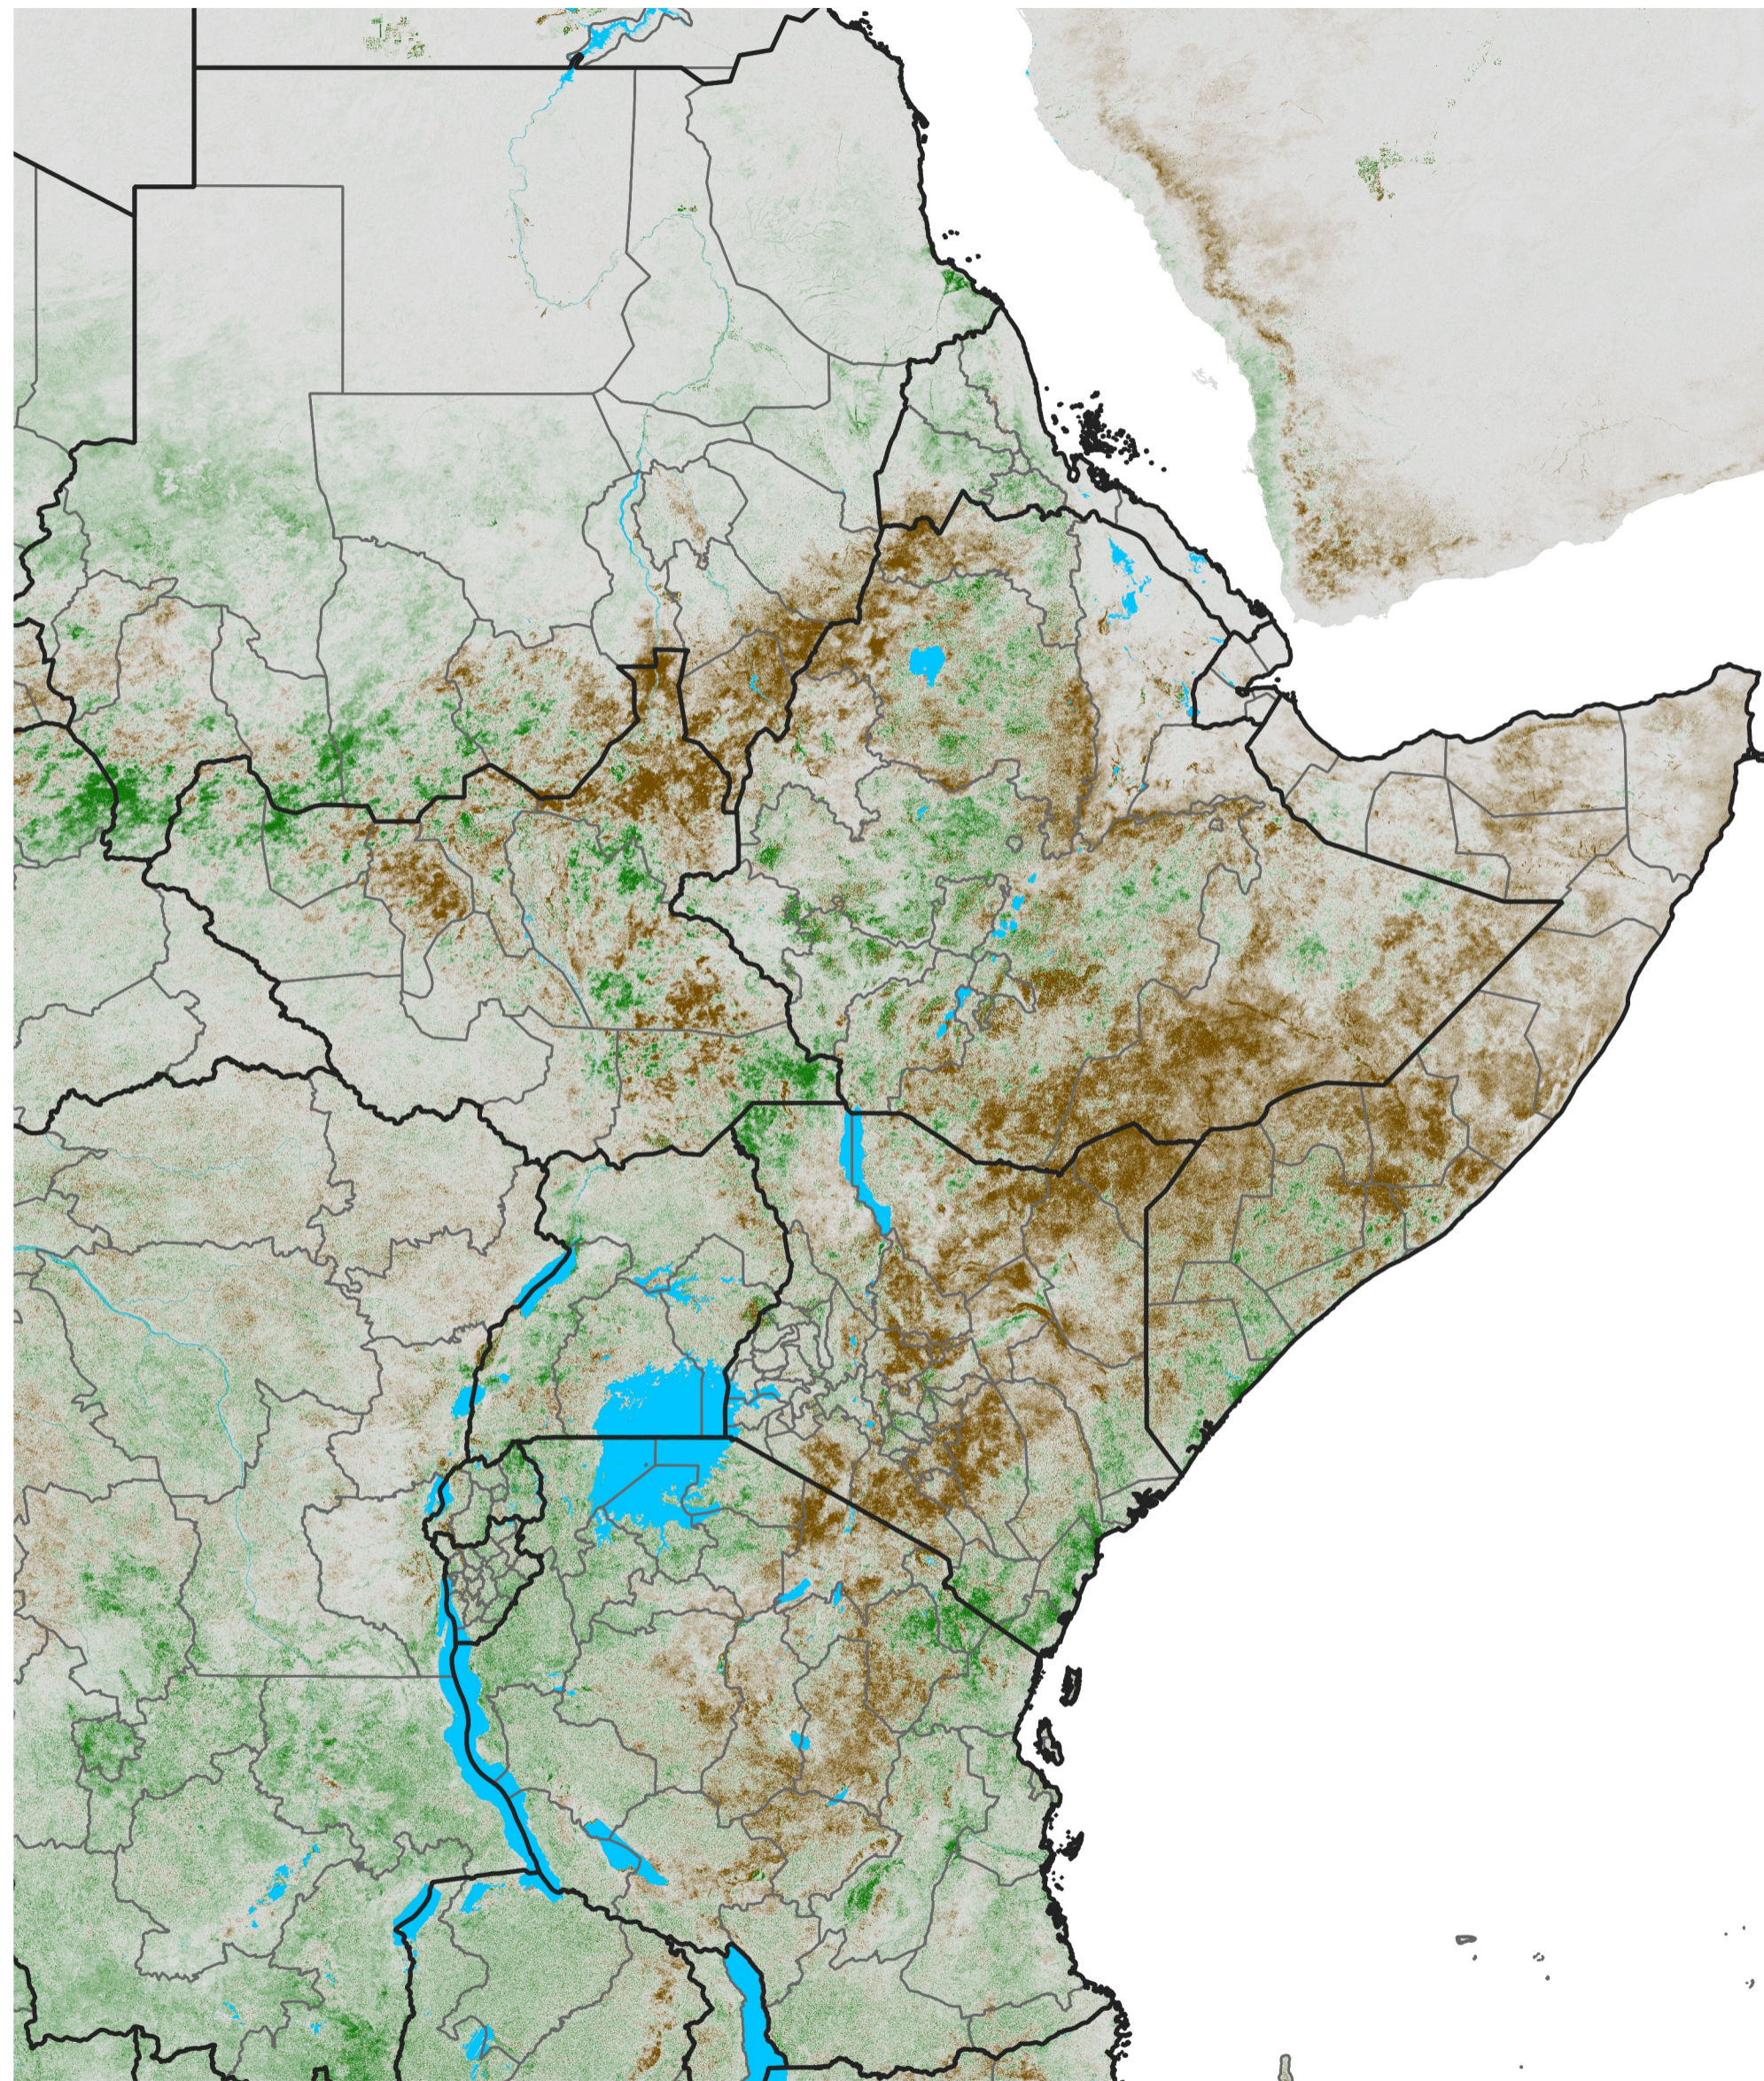

East Africa NDVI Difference

2025 minus 2024

Period 36 / Jun 21 - 30, 2025

NDVI Difference

< -0.3 -0.2 -0.1 -0.05 0.05 0.1 0.2 >0.3

Negative

No Difference

Positive