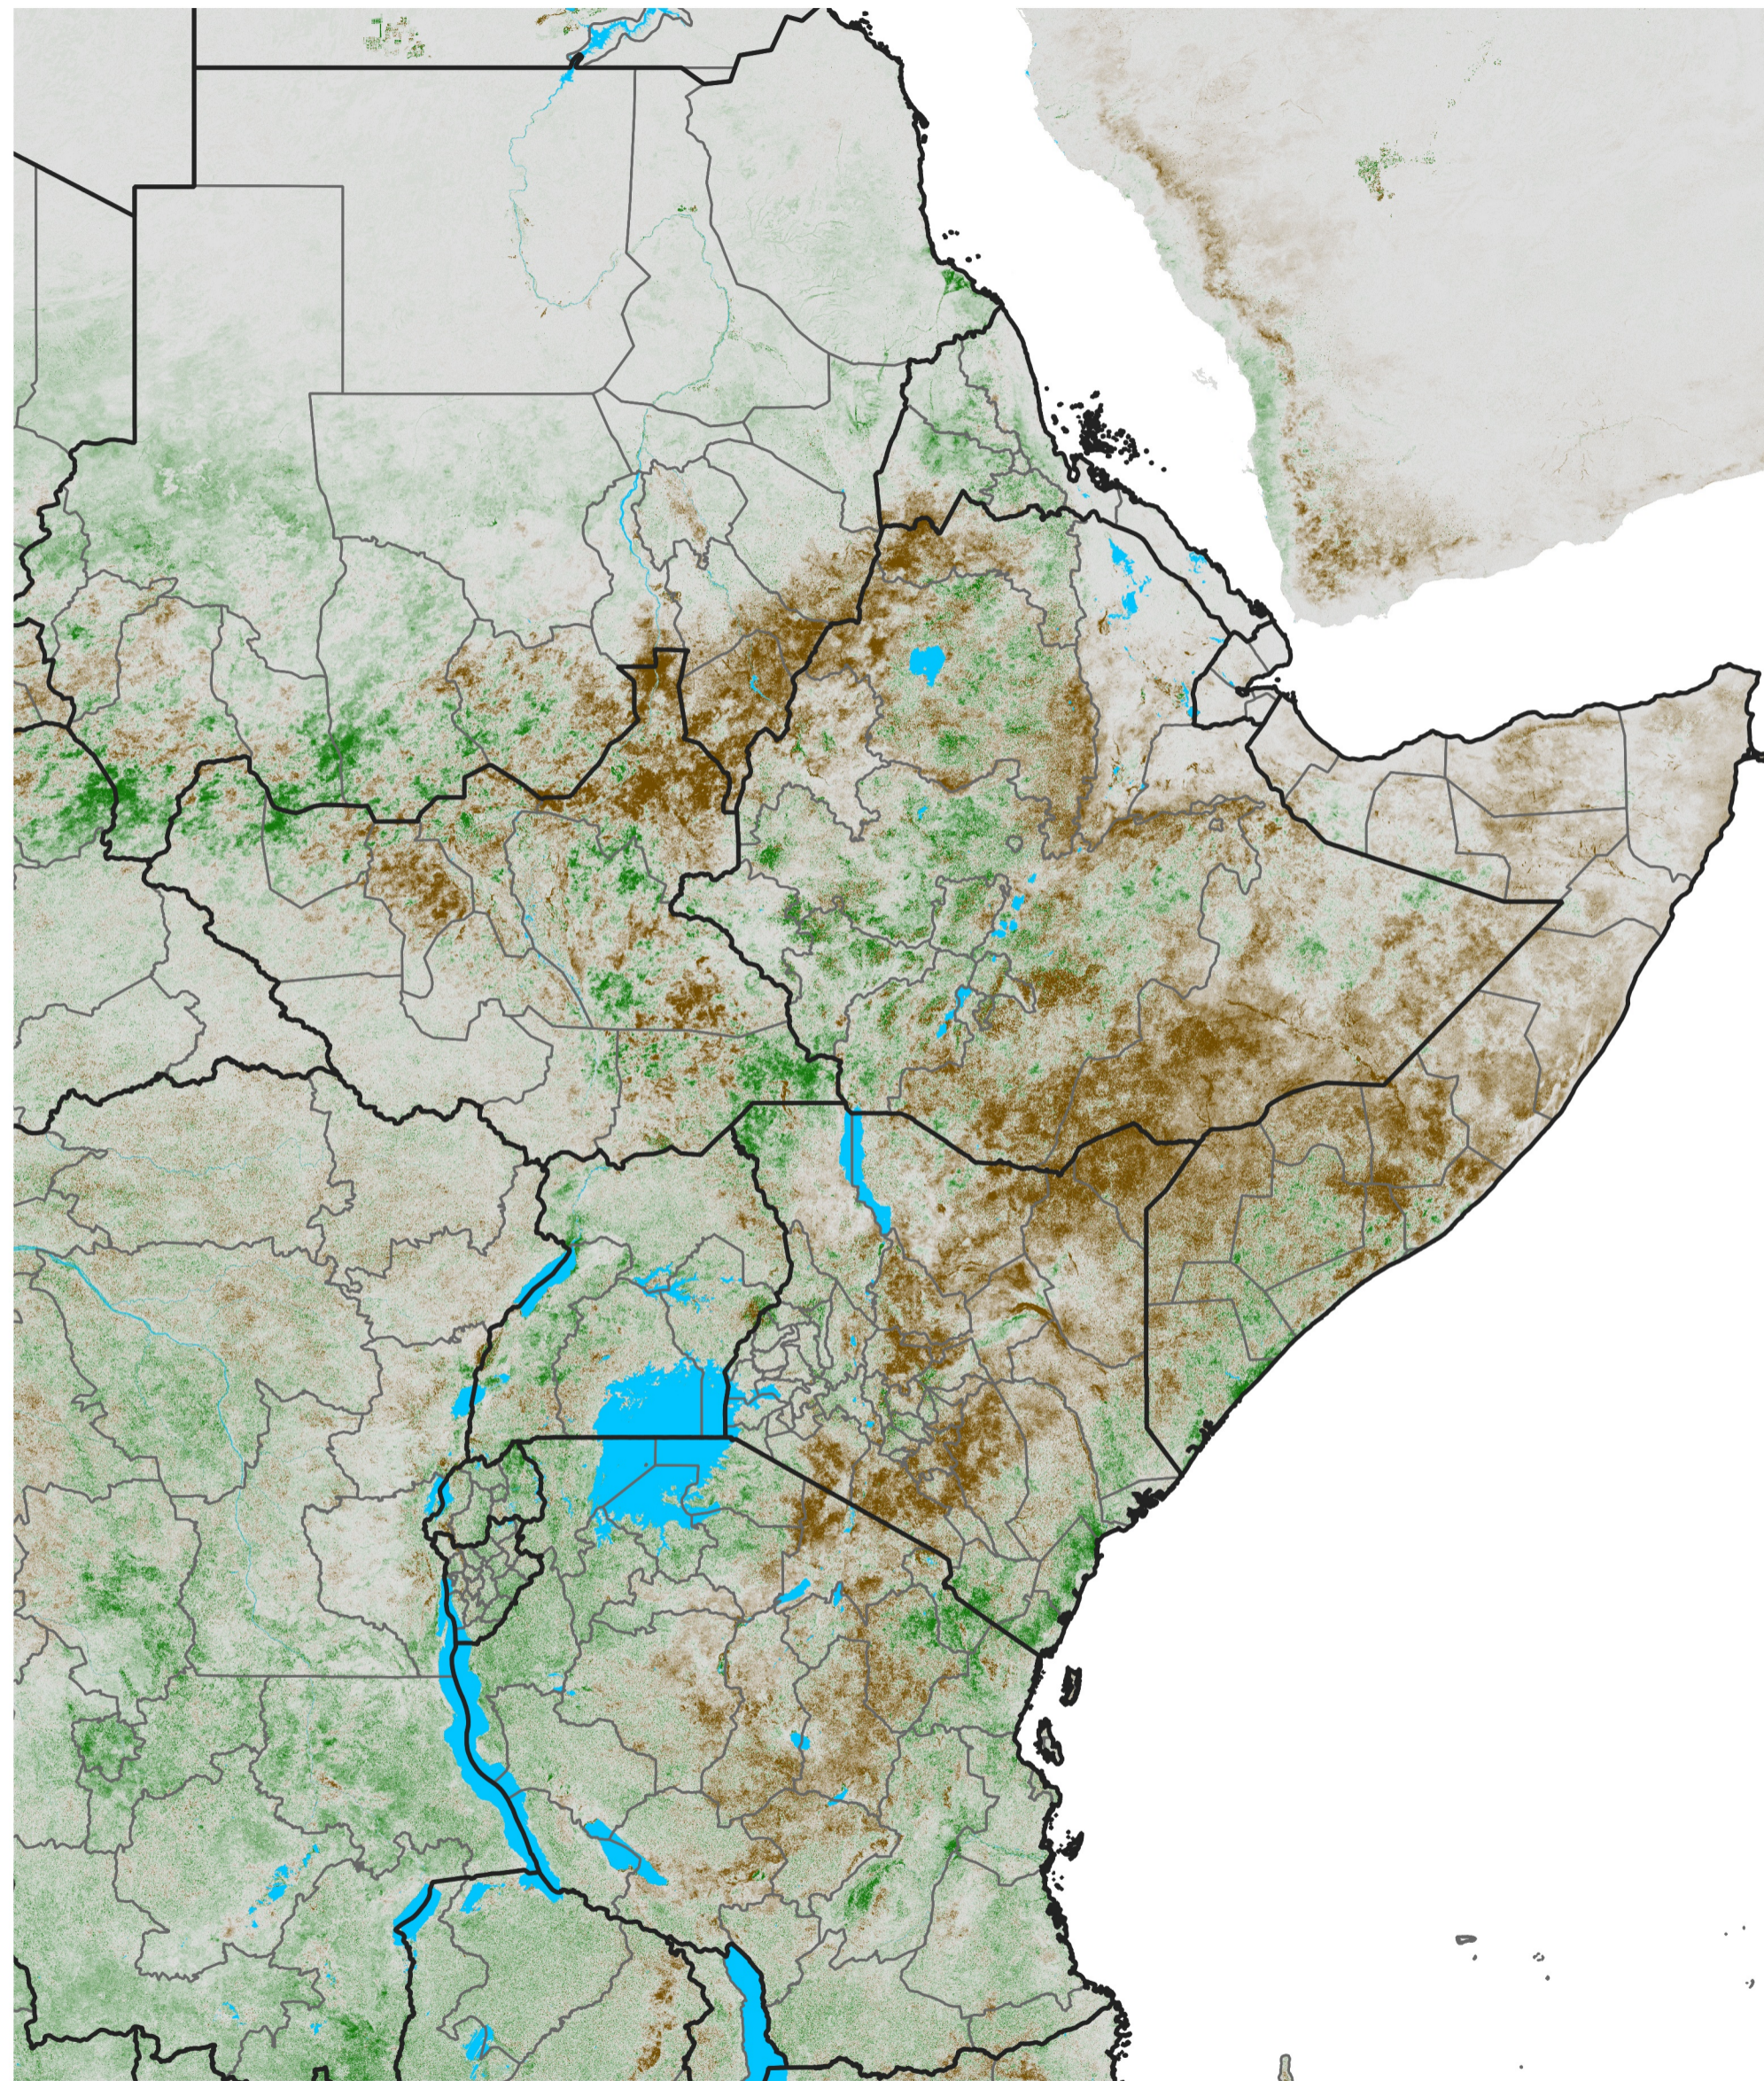

East Africa NDVI Difference

2025 minus 2024

Period 37 / Jun 26 - Jul 05, 2025

NDVI Difference

< -0.3 -0.2 -0.1 -0.05 0.05 0.1 0.2 >0.3

Negative

No Difference

Positive