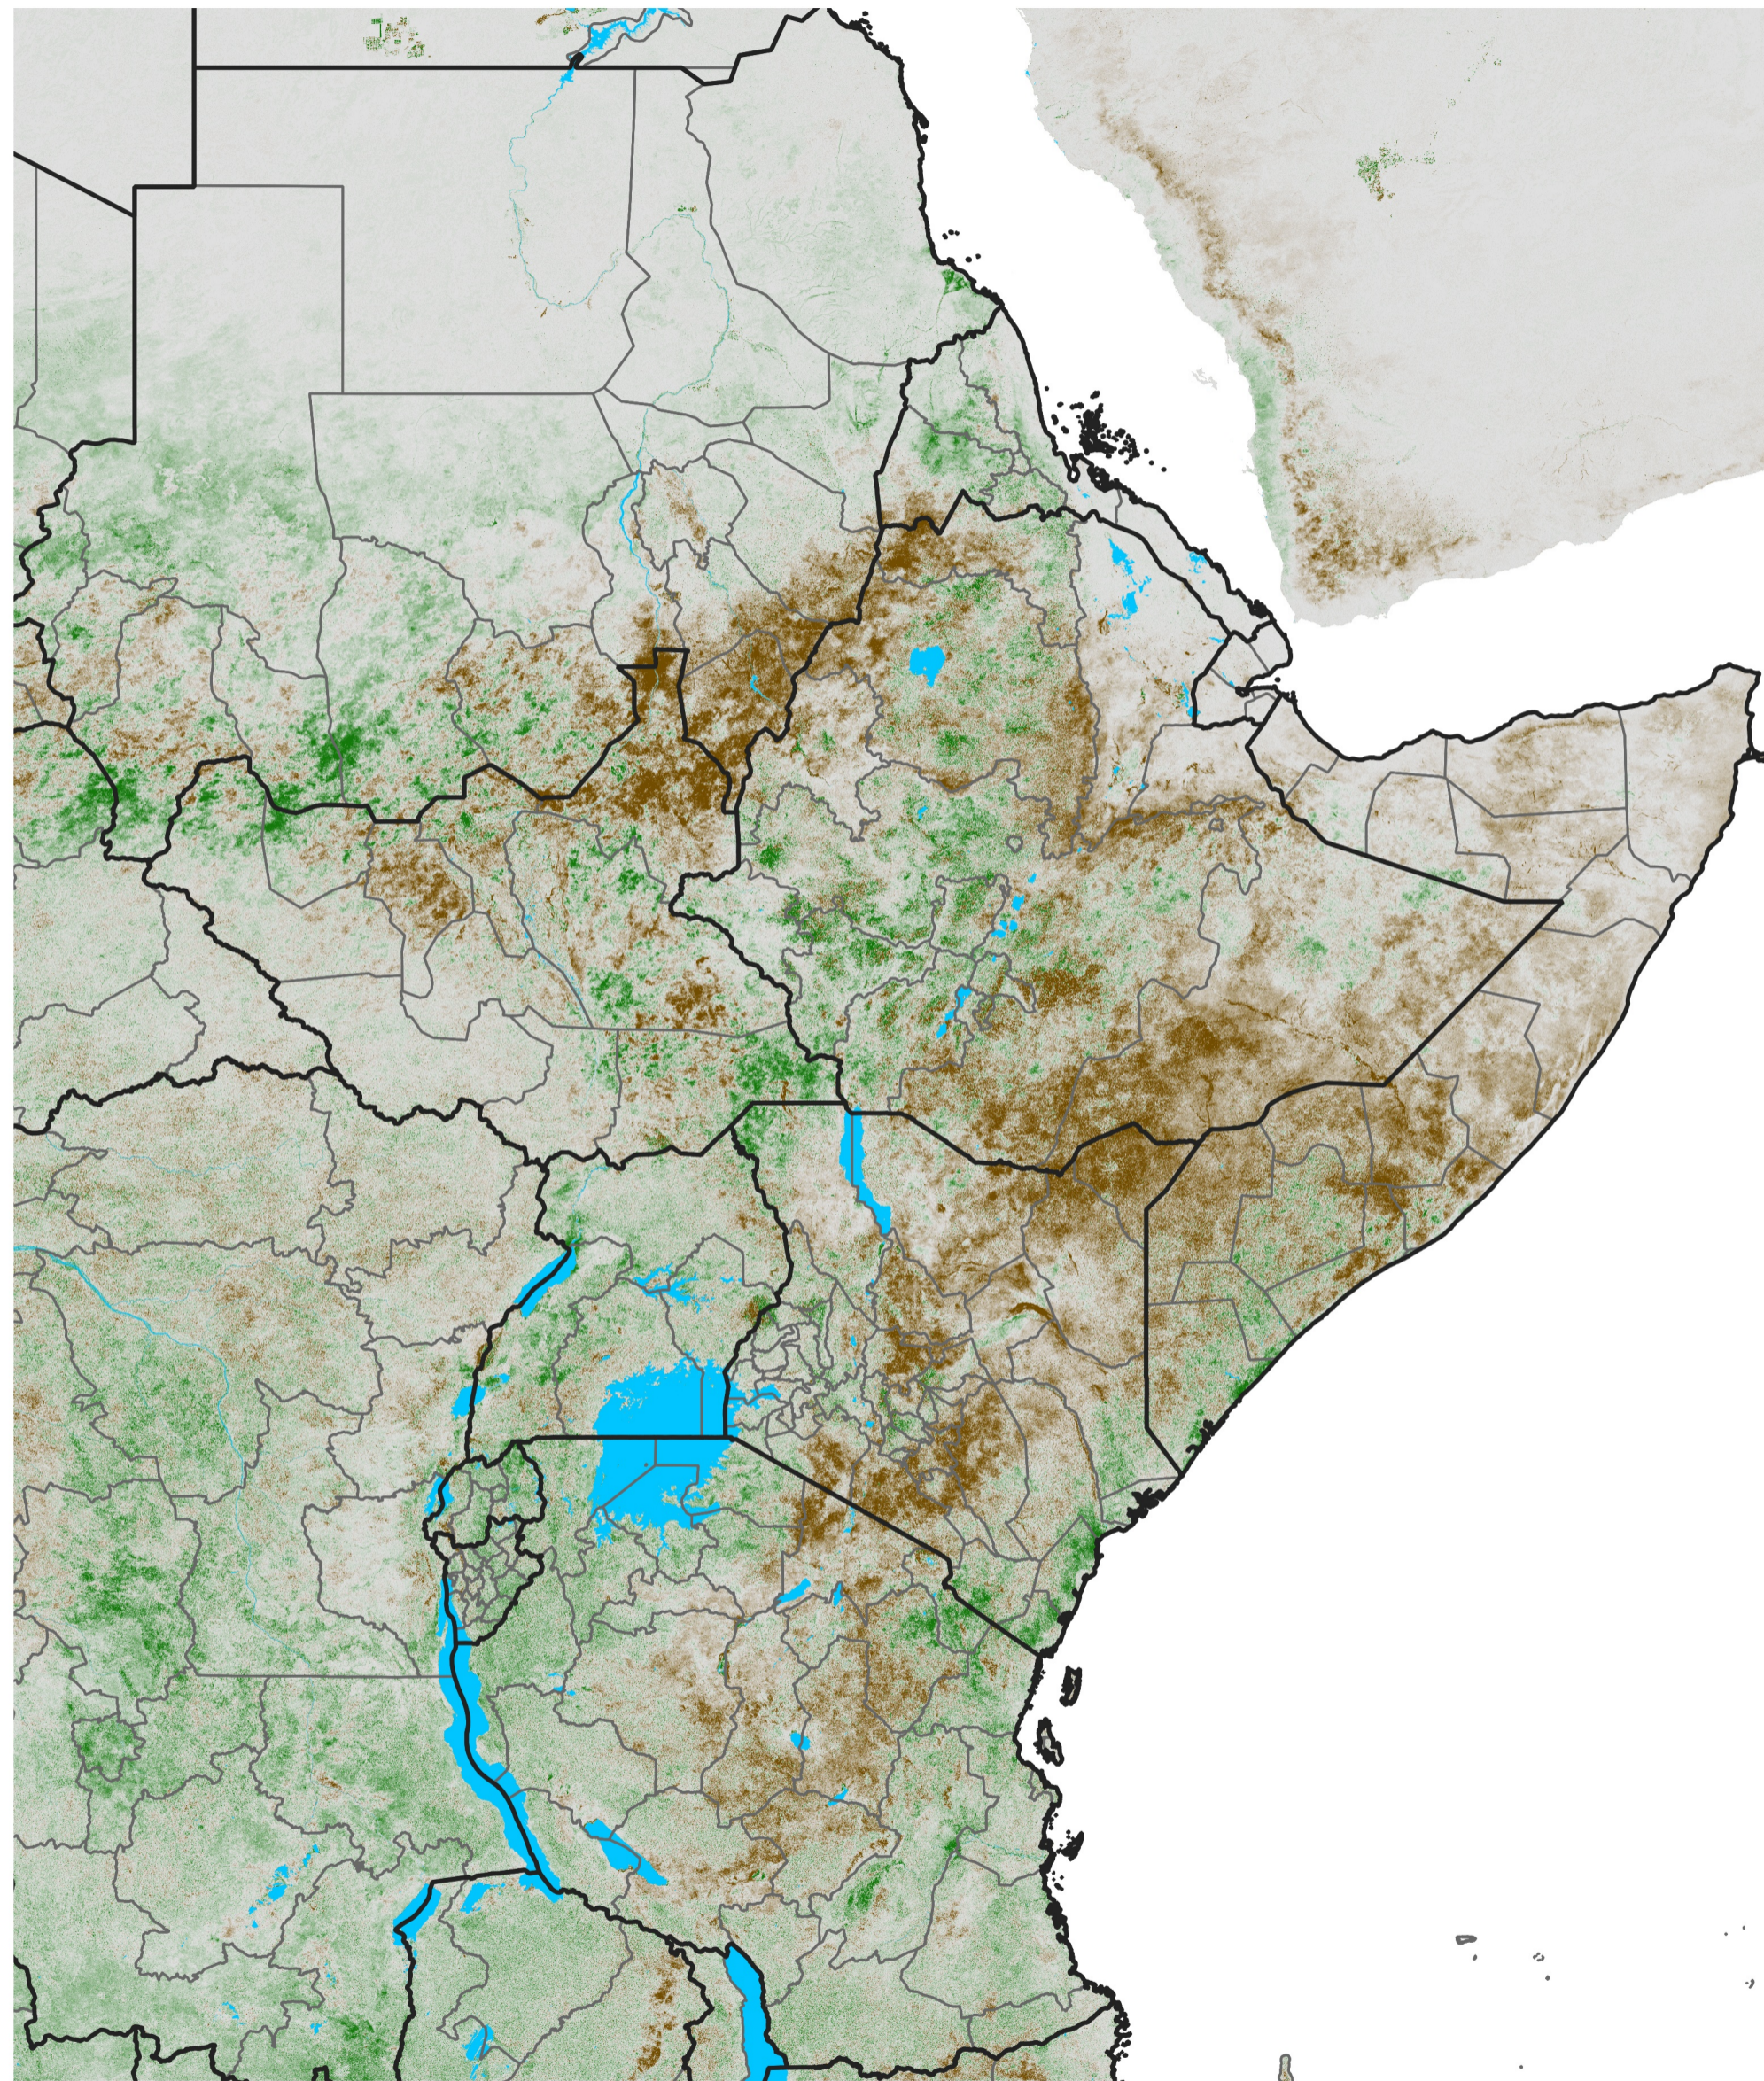

# East Africa NDVI Difference

2025 minus 2024

Period 38 / Jul 01 - 10, 2025

## NDVI Difference

< -0.3   -0.2   -0.1   -0.05   0.05   0.1   0.2   >0.3

Negative

No Difference

Positive