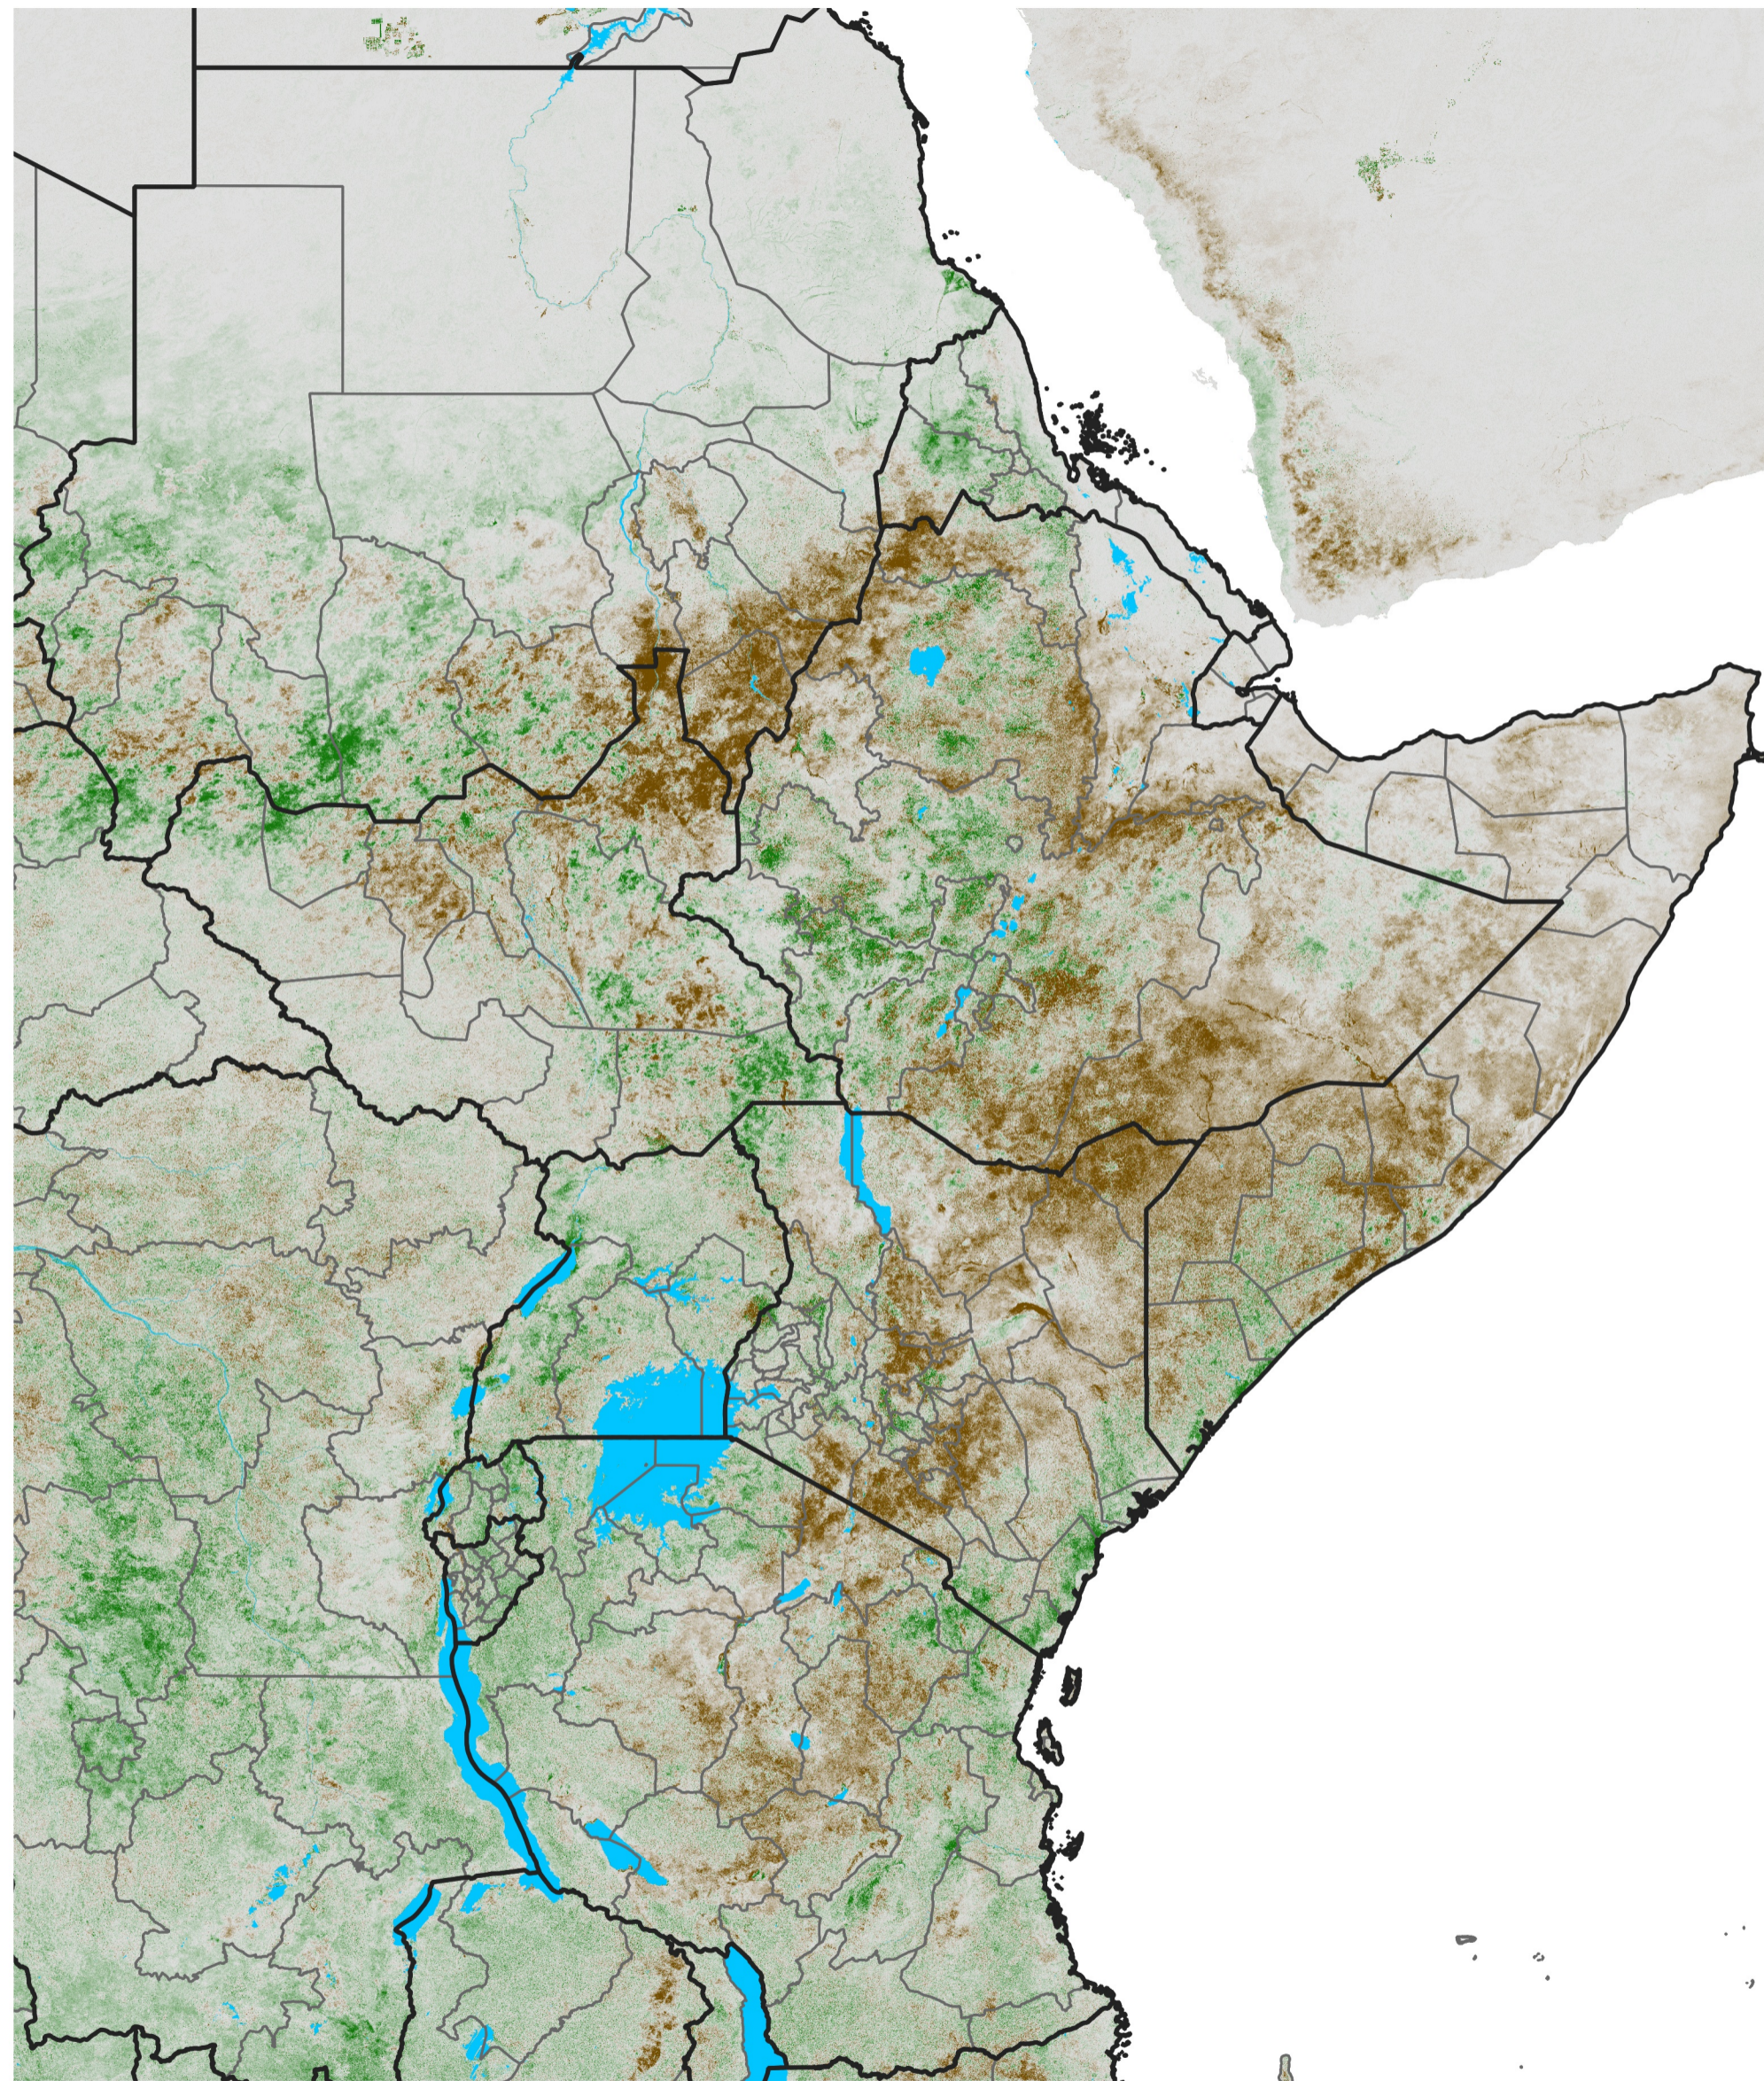

East Africa NDVI Difference

2025 minus 2024

Period 39 / Jul 06 - 15, 2025

NDVI Difference

< -0.3 -0.2 -0.1 -0.05 0.05 0.1 0.2 >0.3

Negative

No Difference

Positive