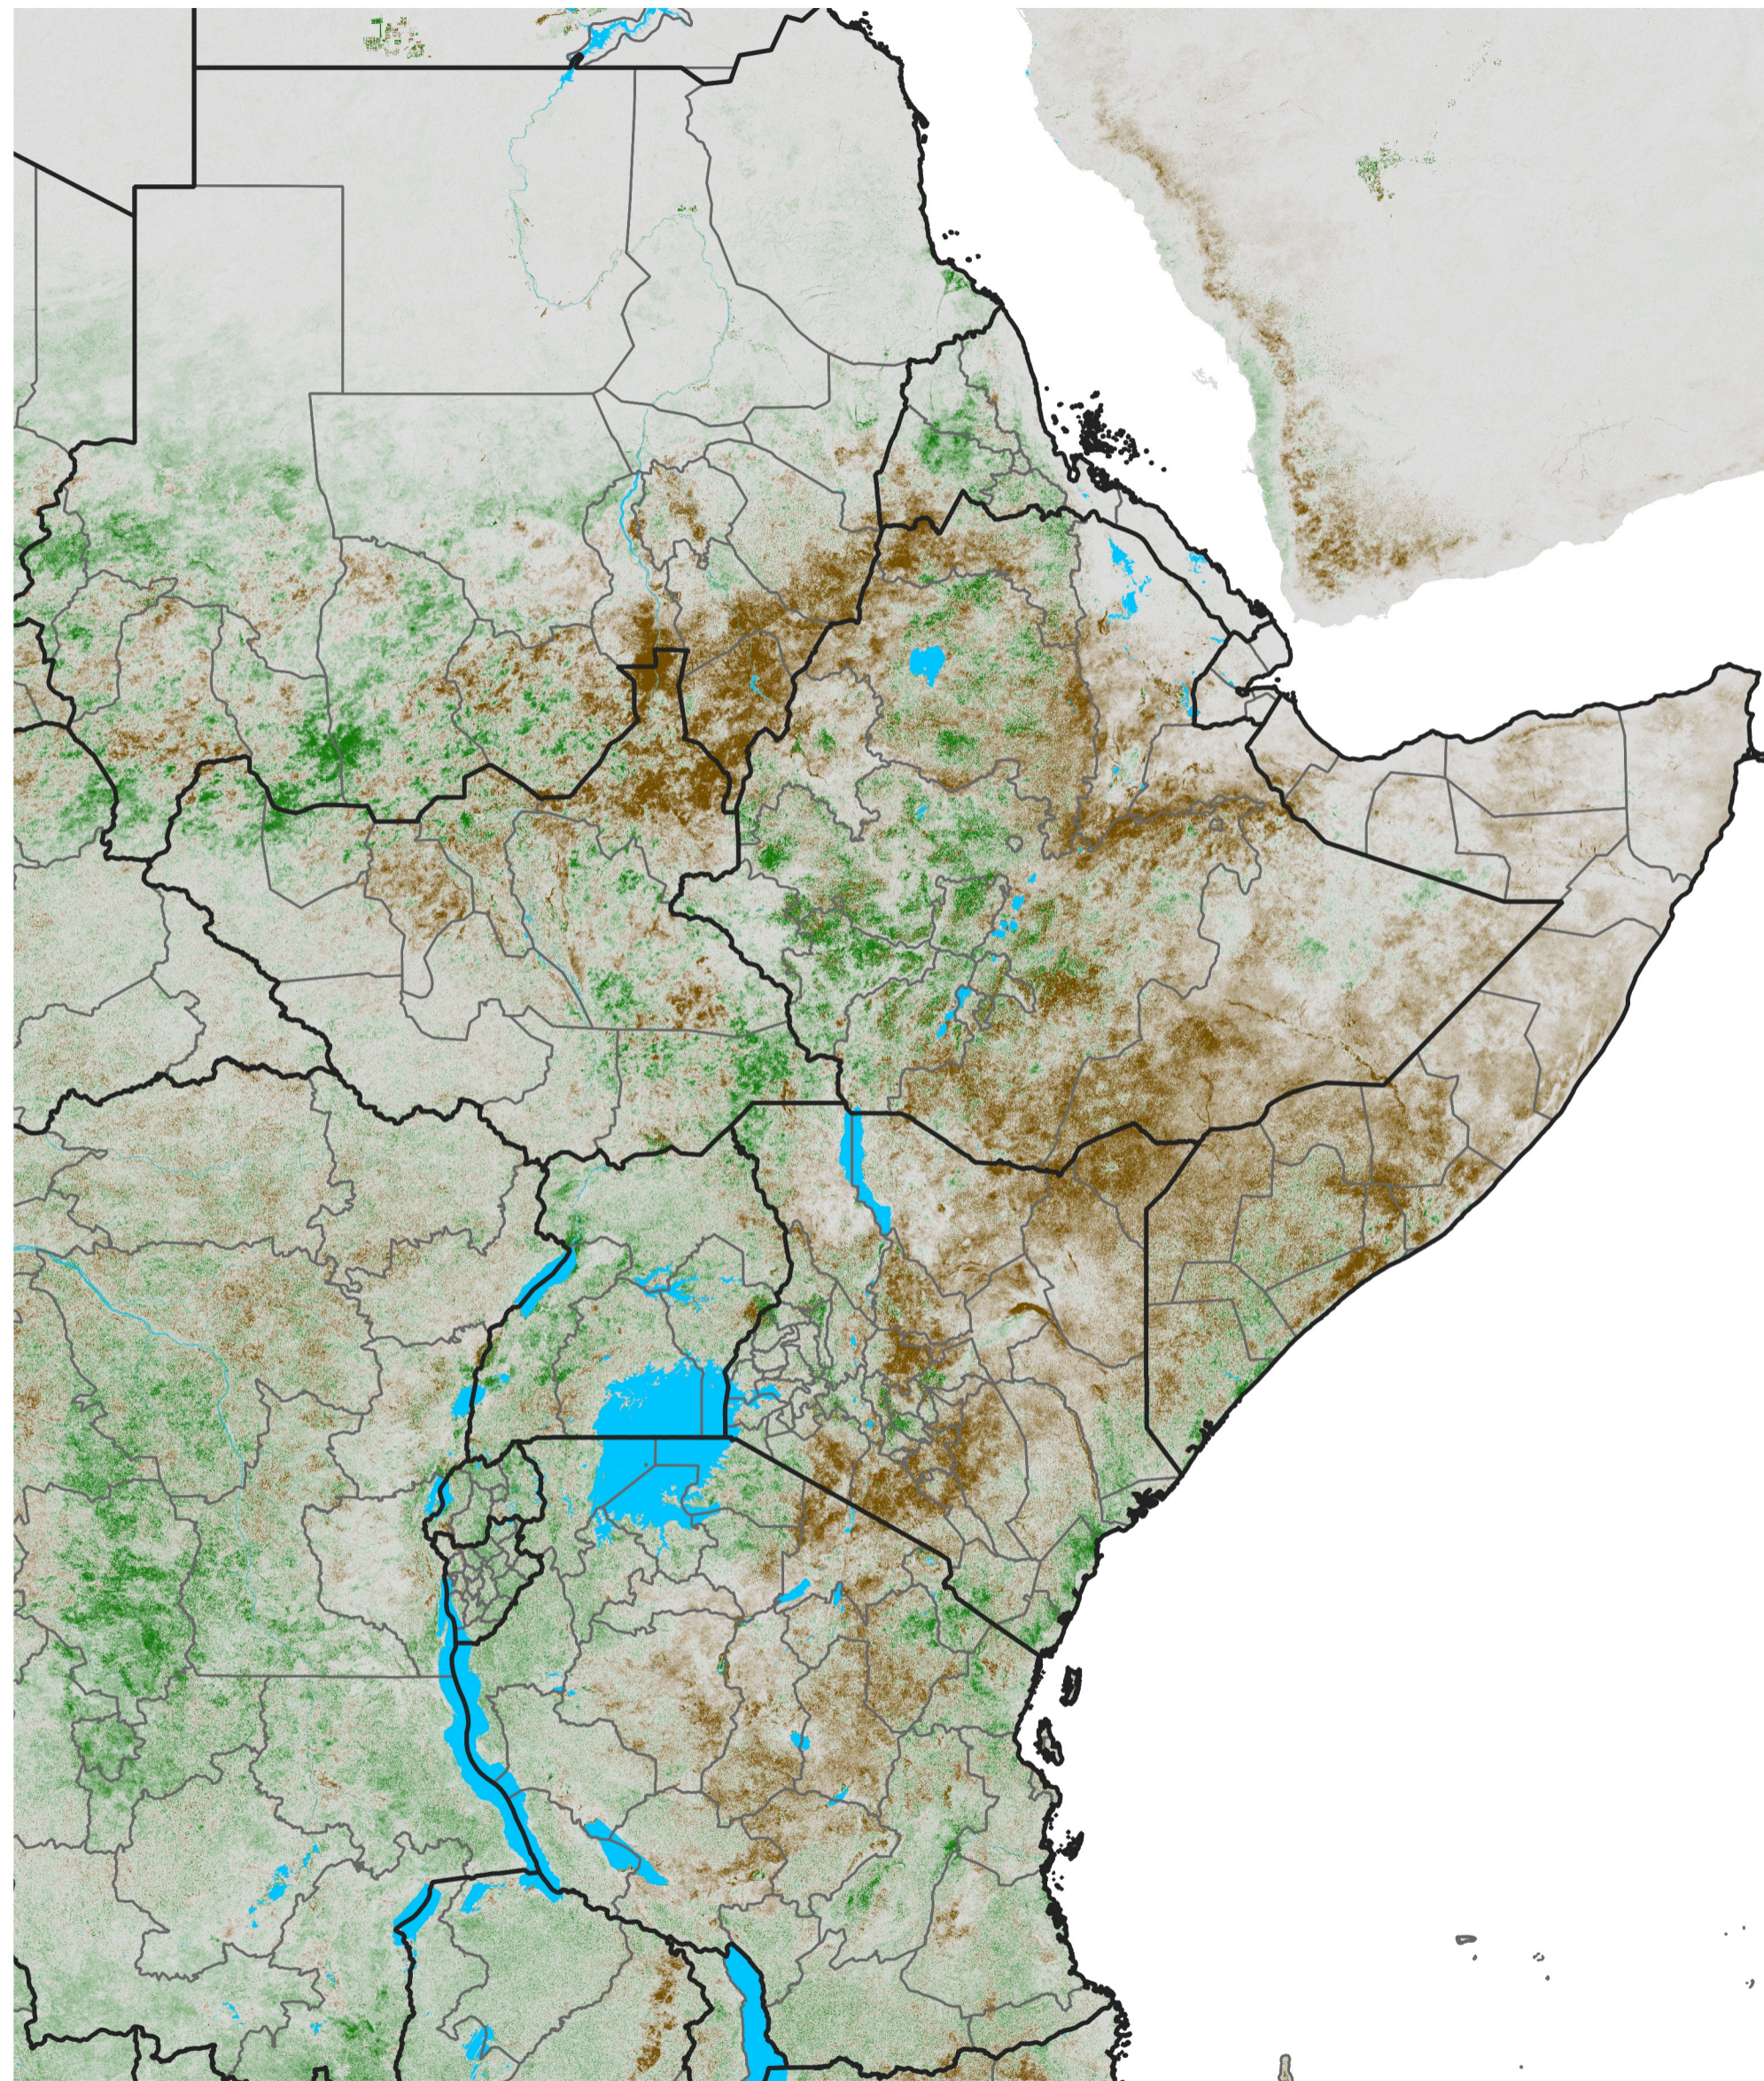

# East Africa NDVI Difference

2025 minus 2024

Period 40 / Jul 11 - 20, 2025

## NDVI Difference

< -0.3   -0.2   -0.1   -0.05   0.05   0.1   0.2   >0.3

Negative

No Difference

Positive