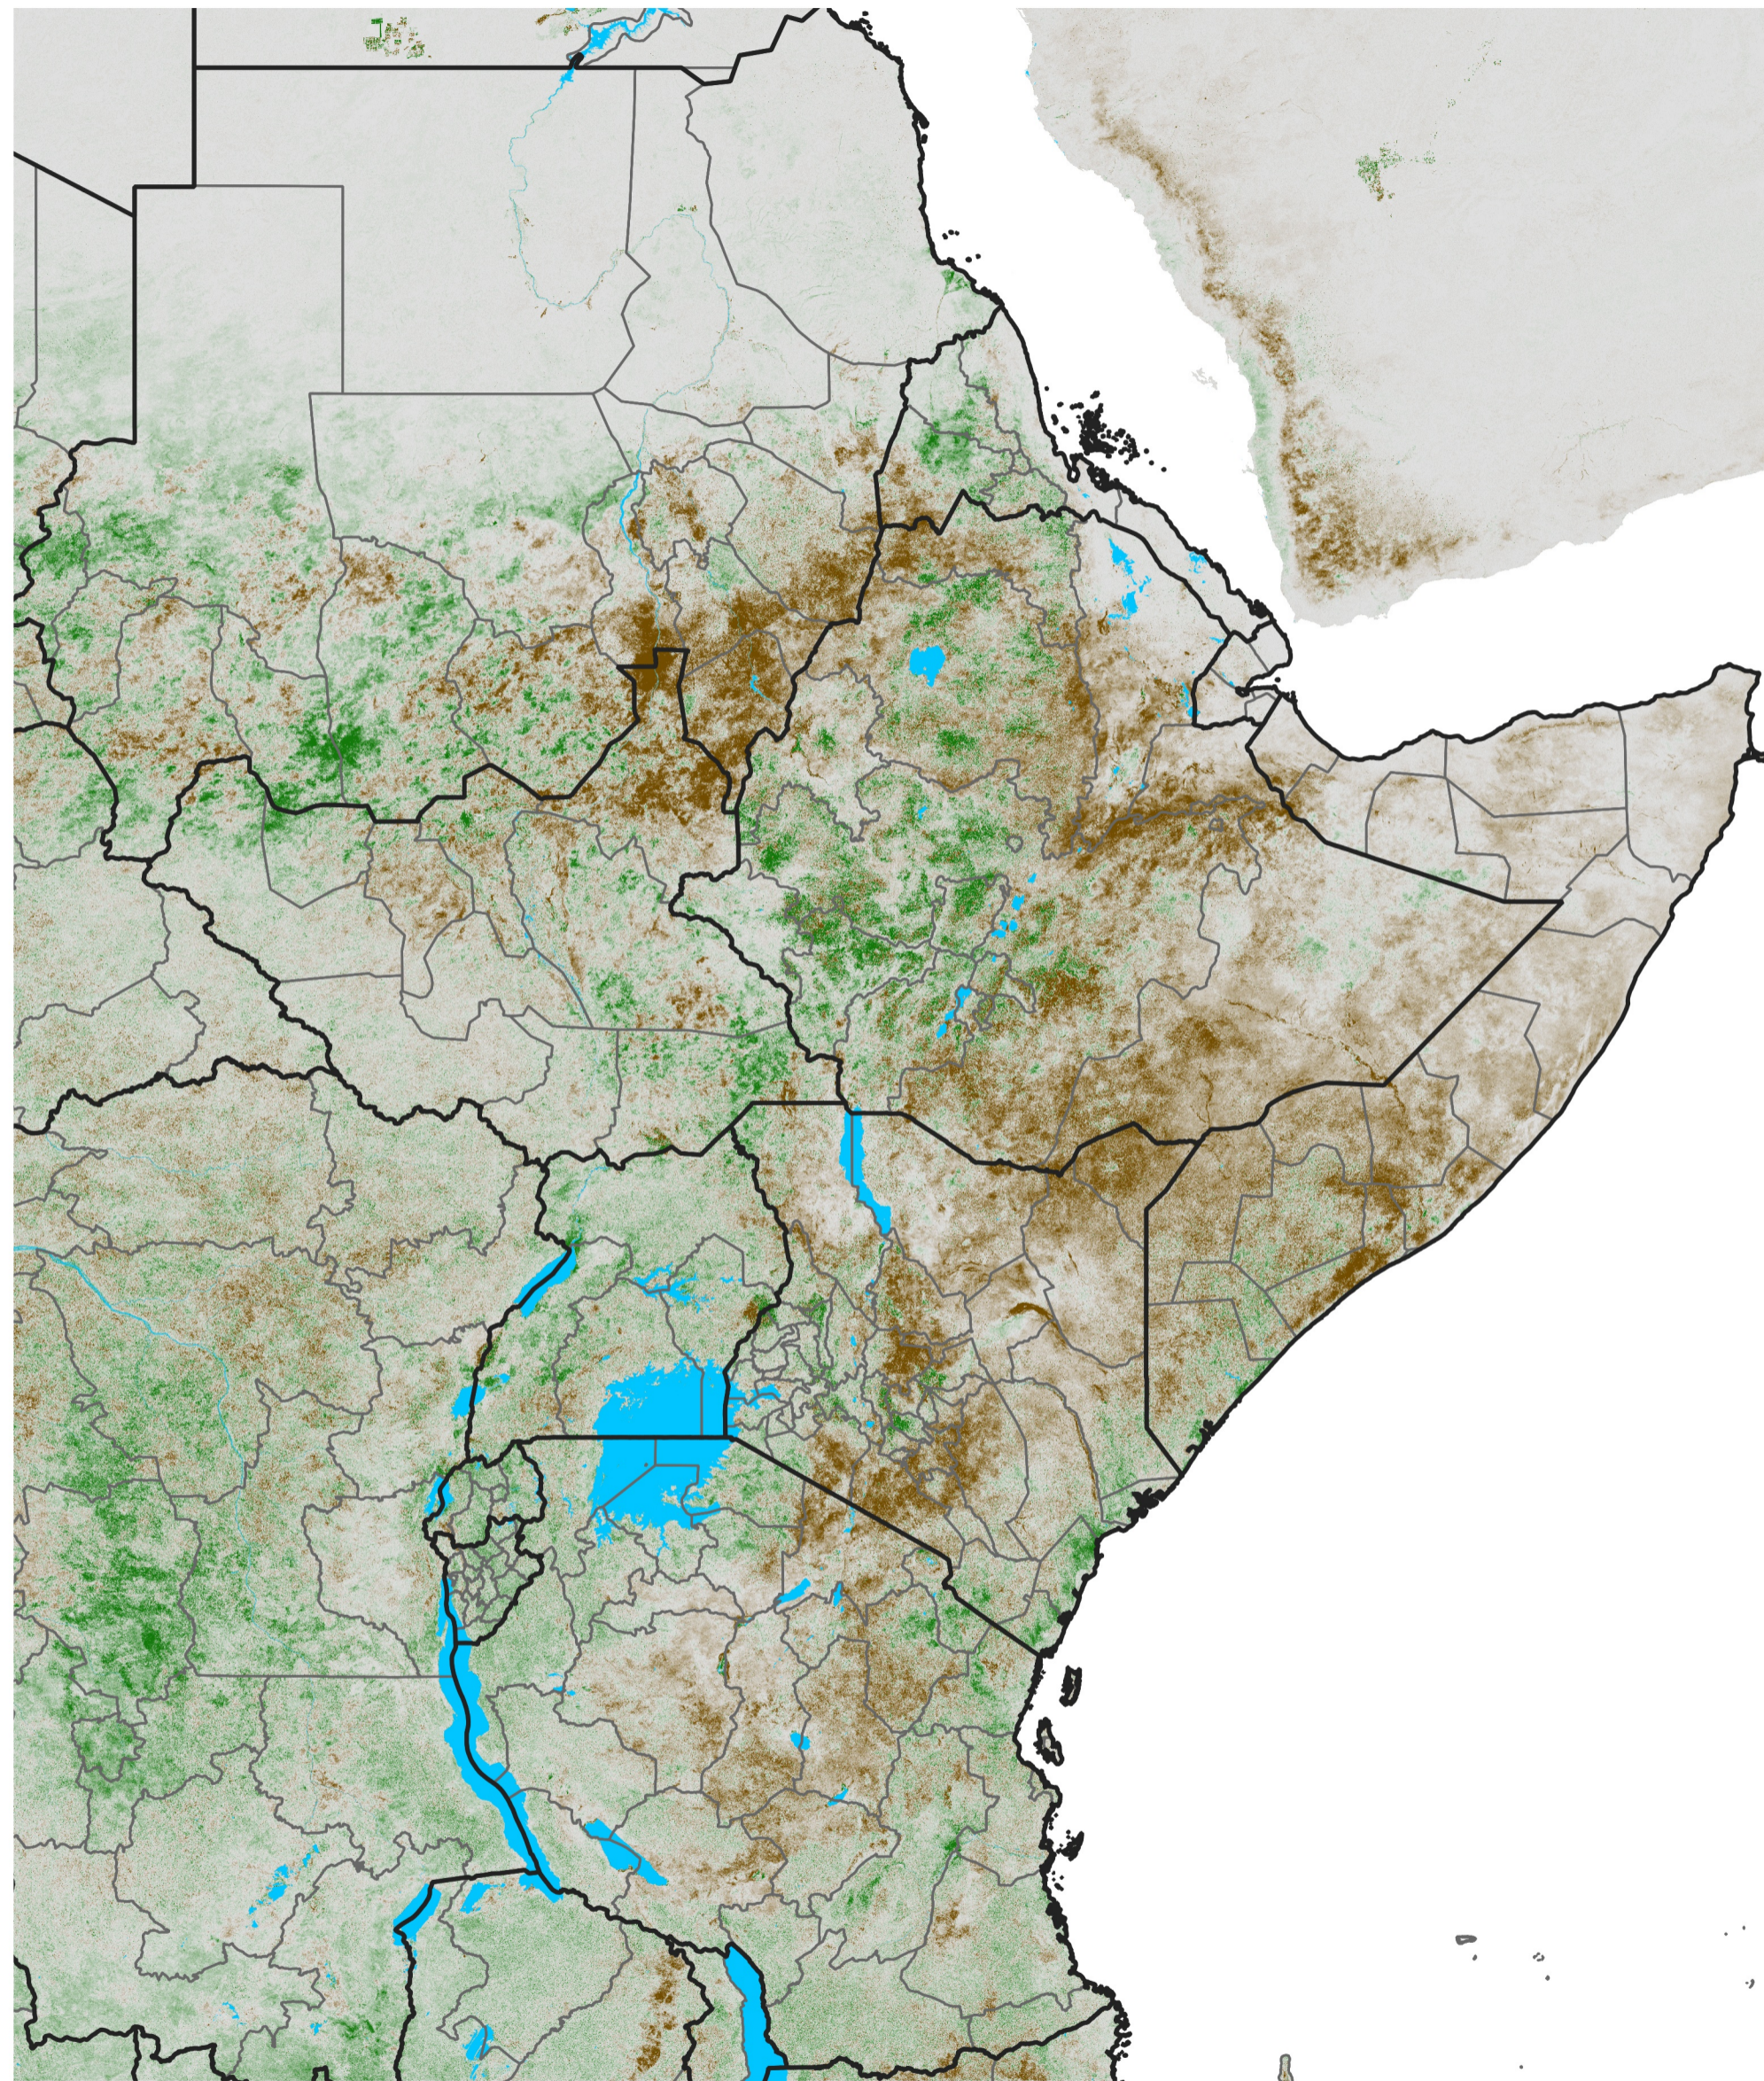

East Africa NDVI Difference

2025 minus 2024

Period 41 / Jul 16 - 25, 2025

NDVI Difference

< -0.3 -0.2 -0.1 -0.05 0.05 0.1 0.2 >0.3

Negative

No Difference

Positive