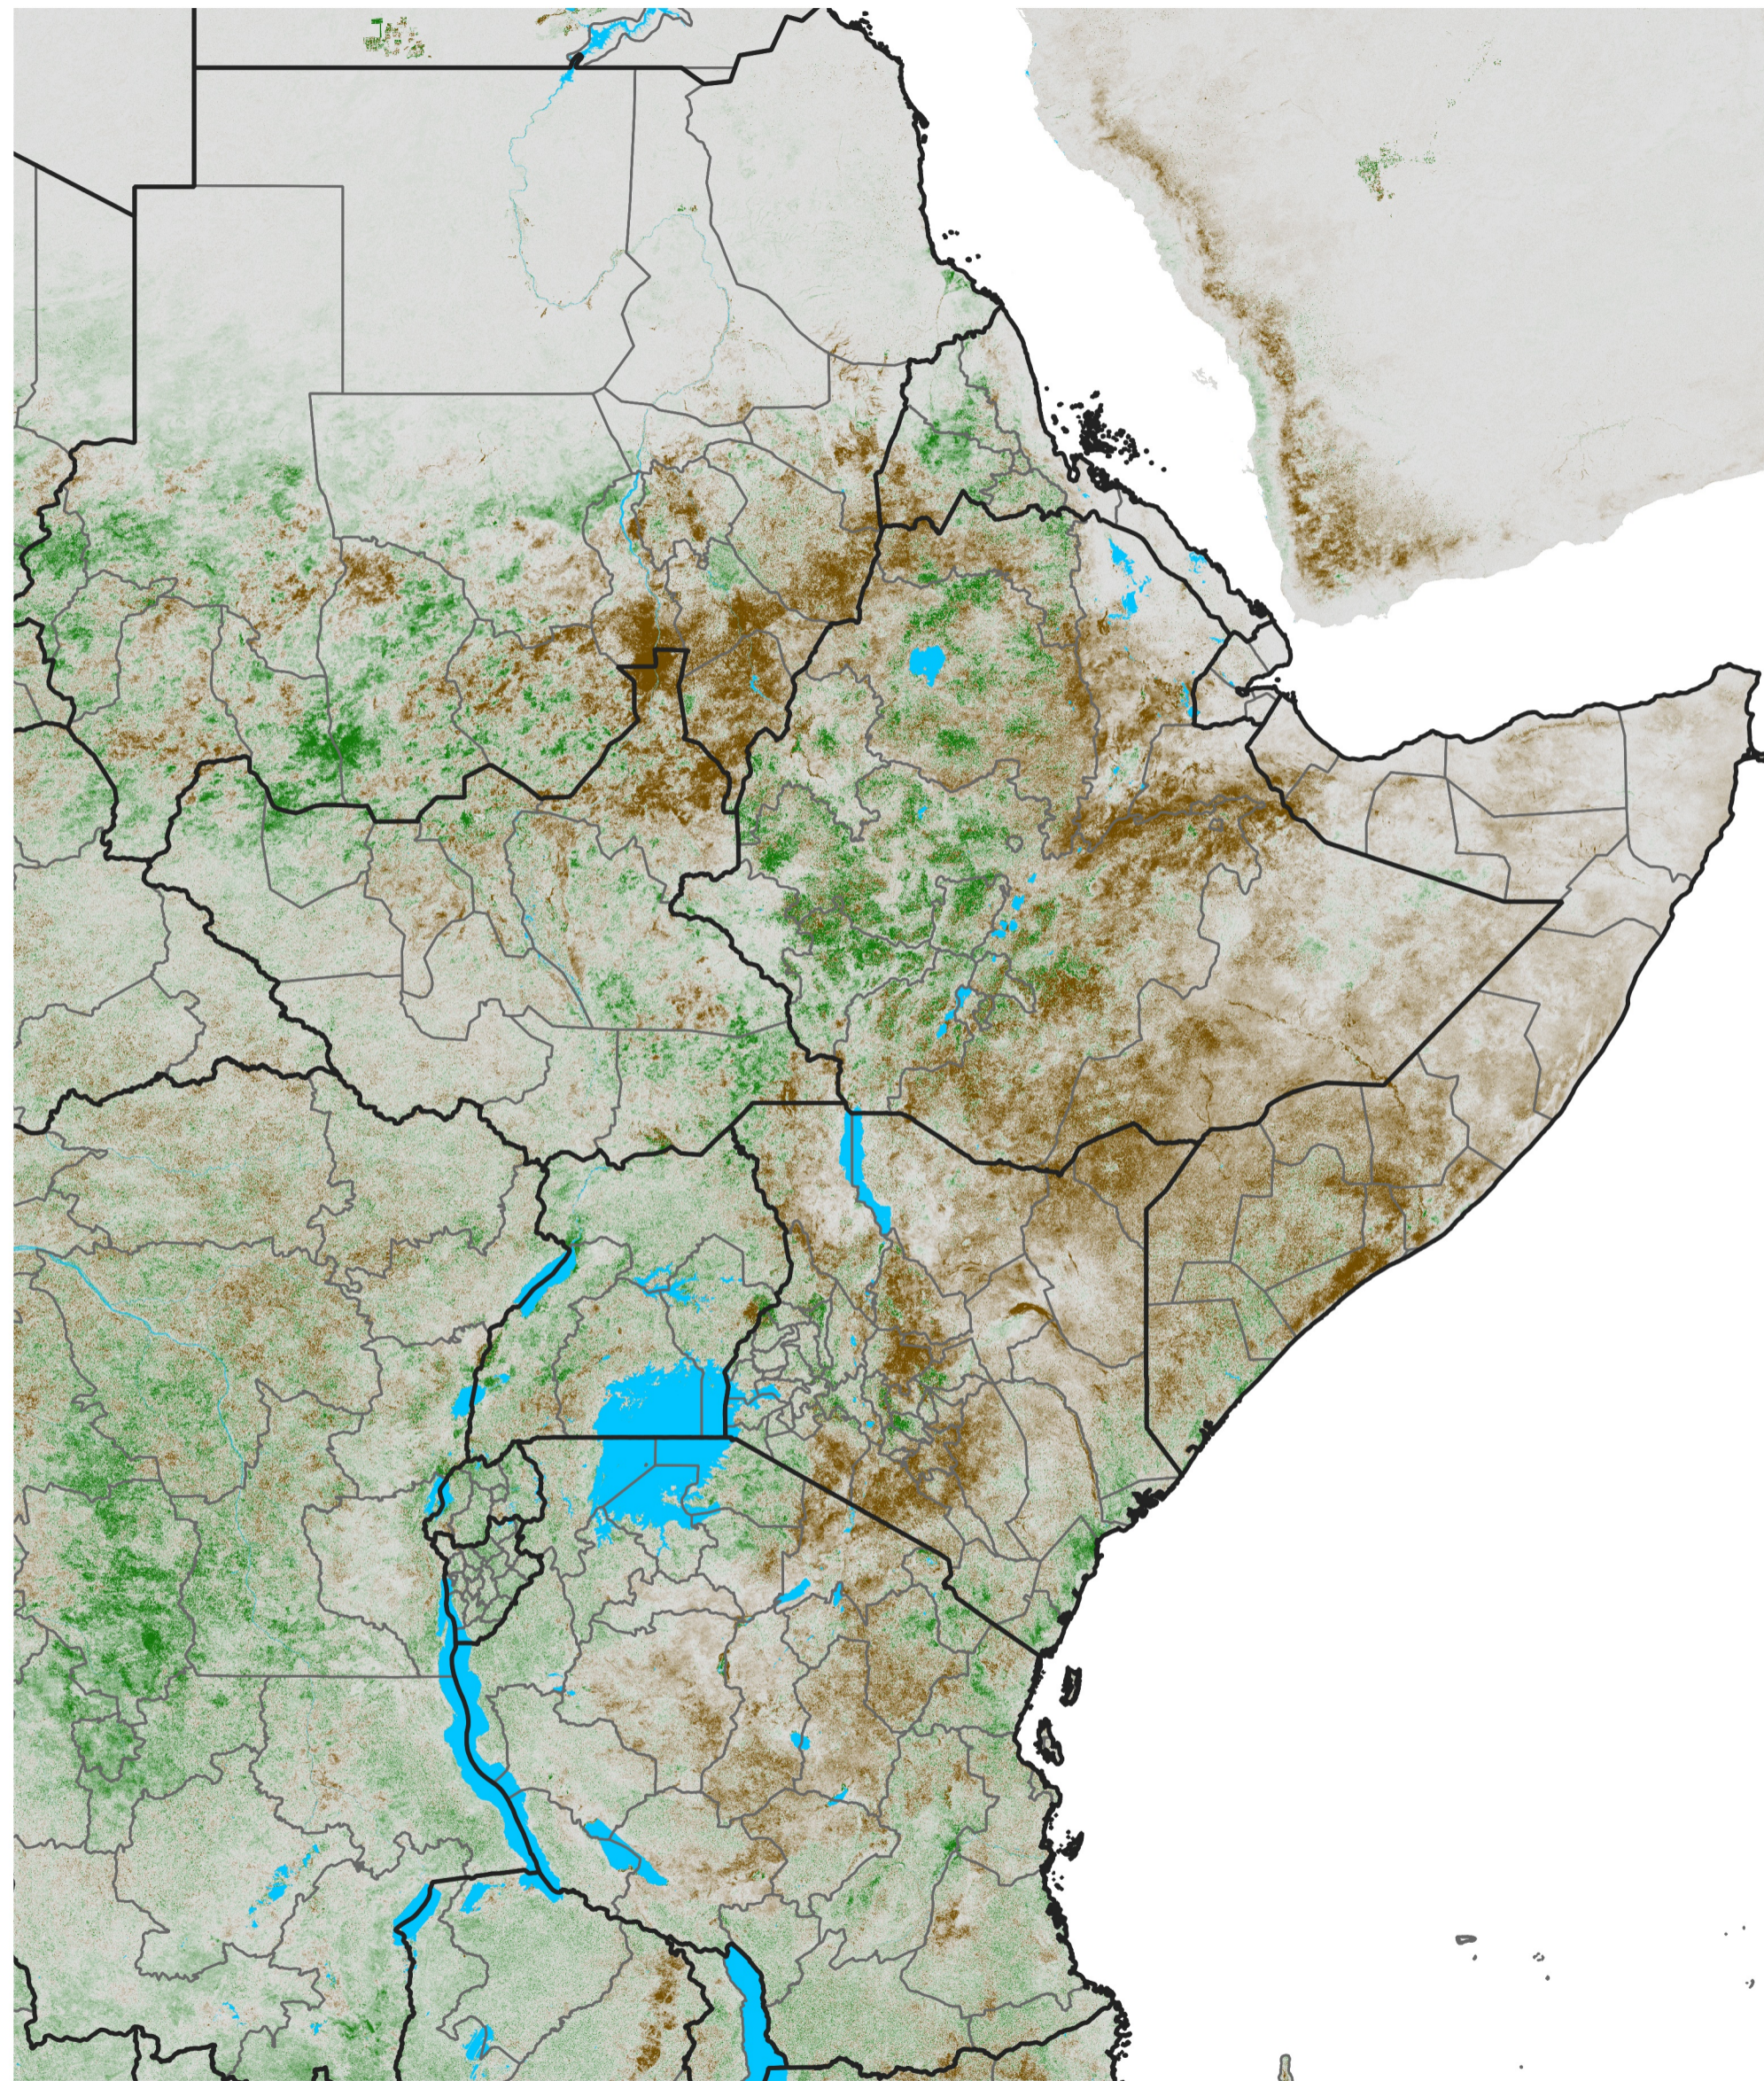

# East Africa NDVI Difference

2025 minus 2024

Period 42 / Jul 21 - 31, 2025

## NDVI Difference

< -0.3   -0.2   -0.1   -0.05   0.05   0.1   0.2   >0.3

Negative

No Difference

Positive