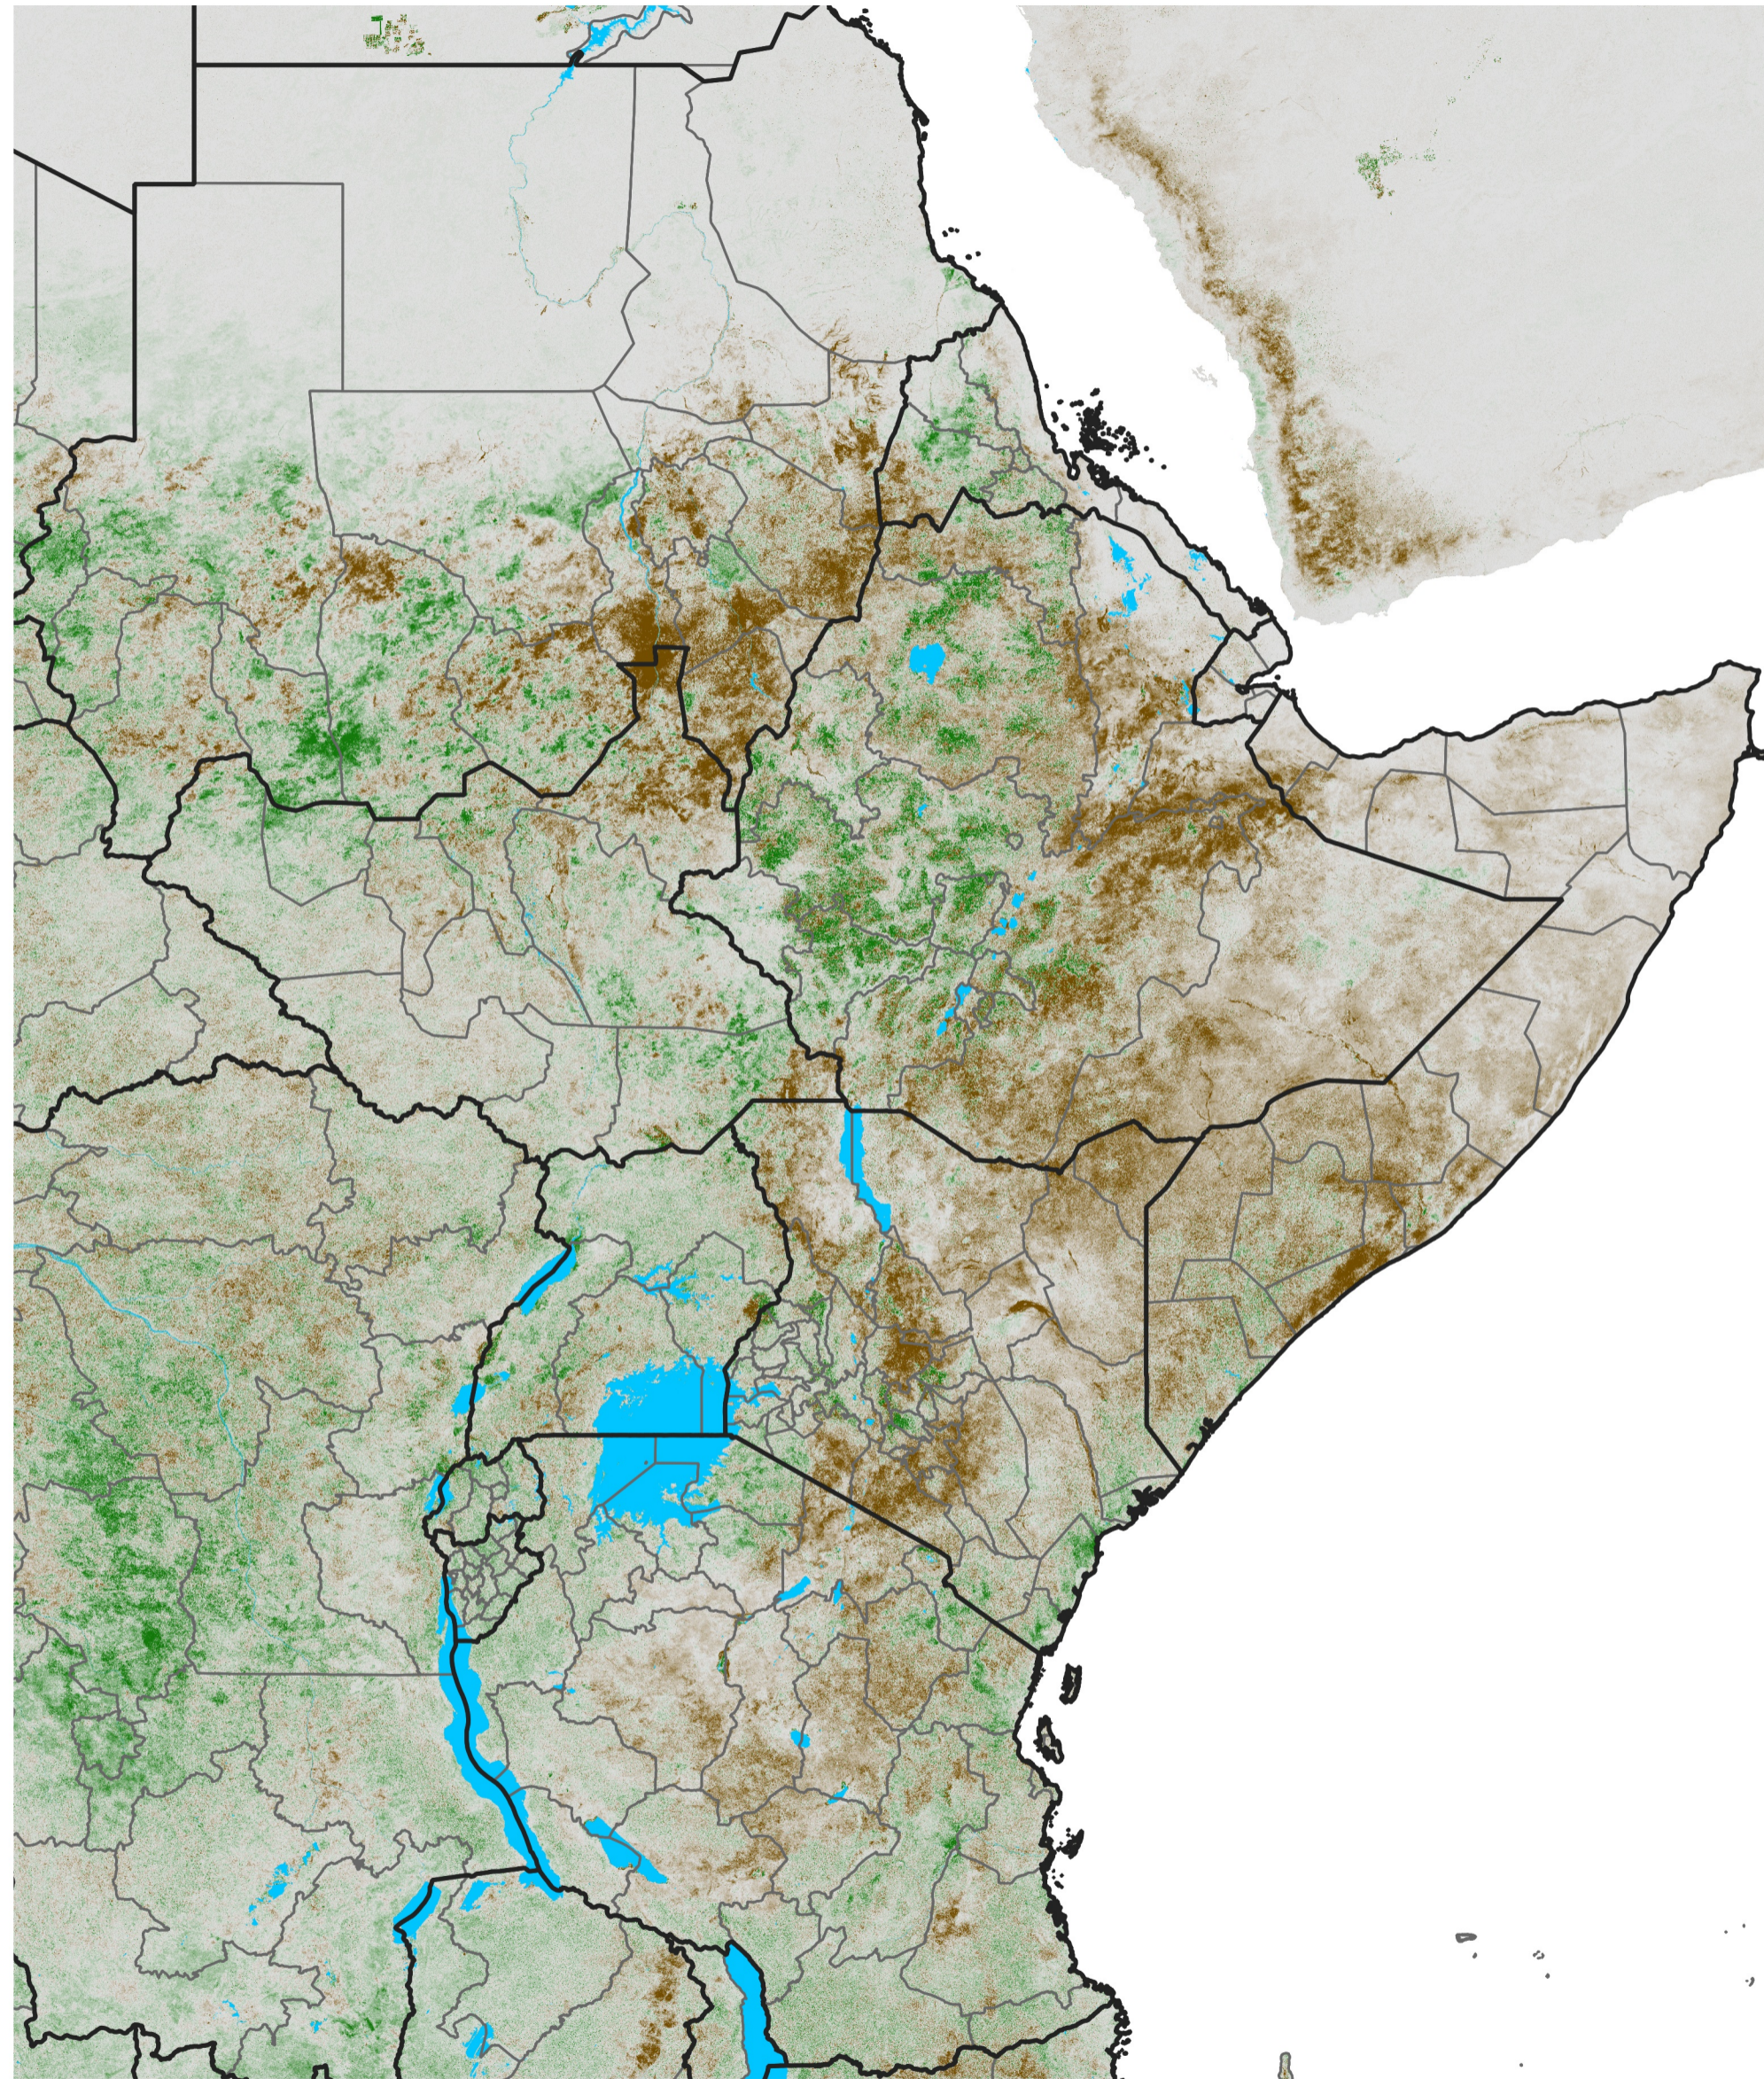

# East Africa NDVI Difference

2025 minus 2024

Period 43 / Jul 26 - Aug 05, 2025

## NDVI Difference

< -0.3   -0.2   -0.1   -0.05   0.05   0.1   0.2   >0.3

Negative

No Difference

Positive