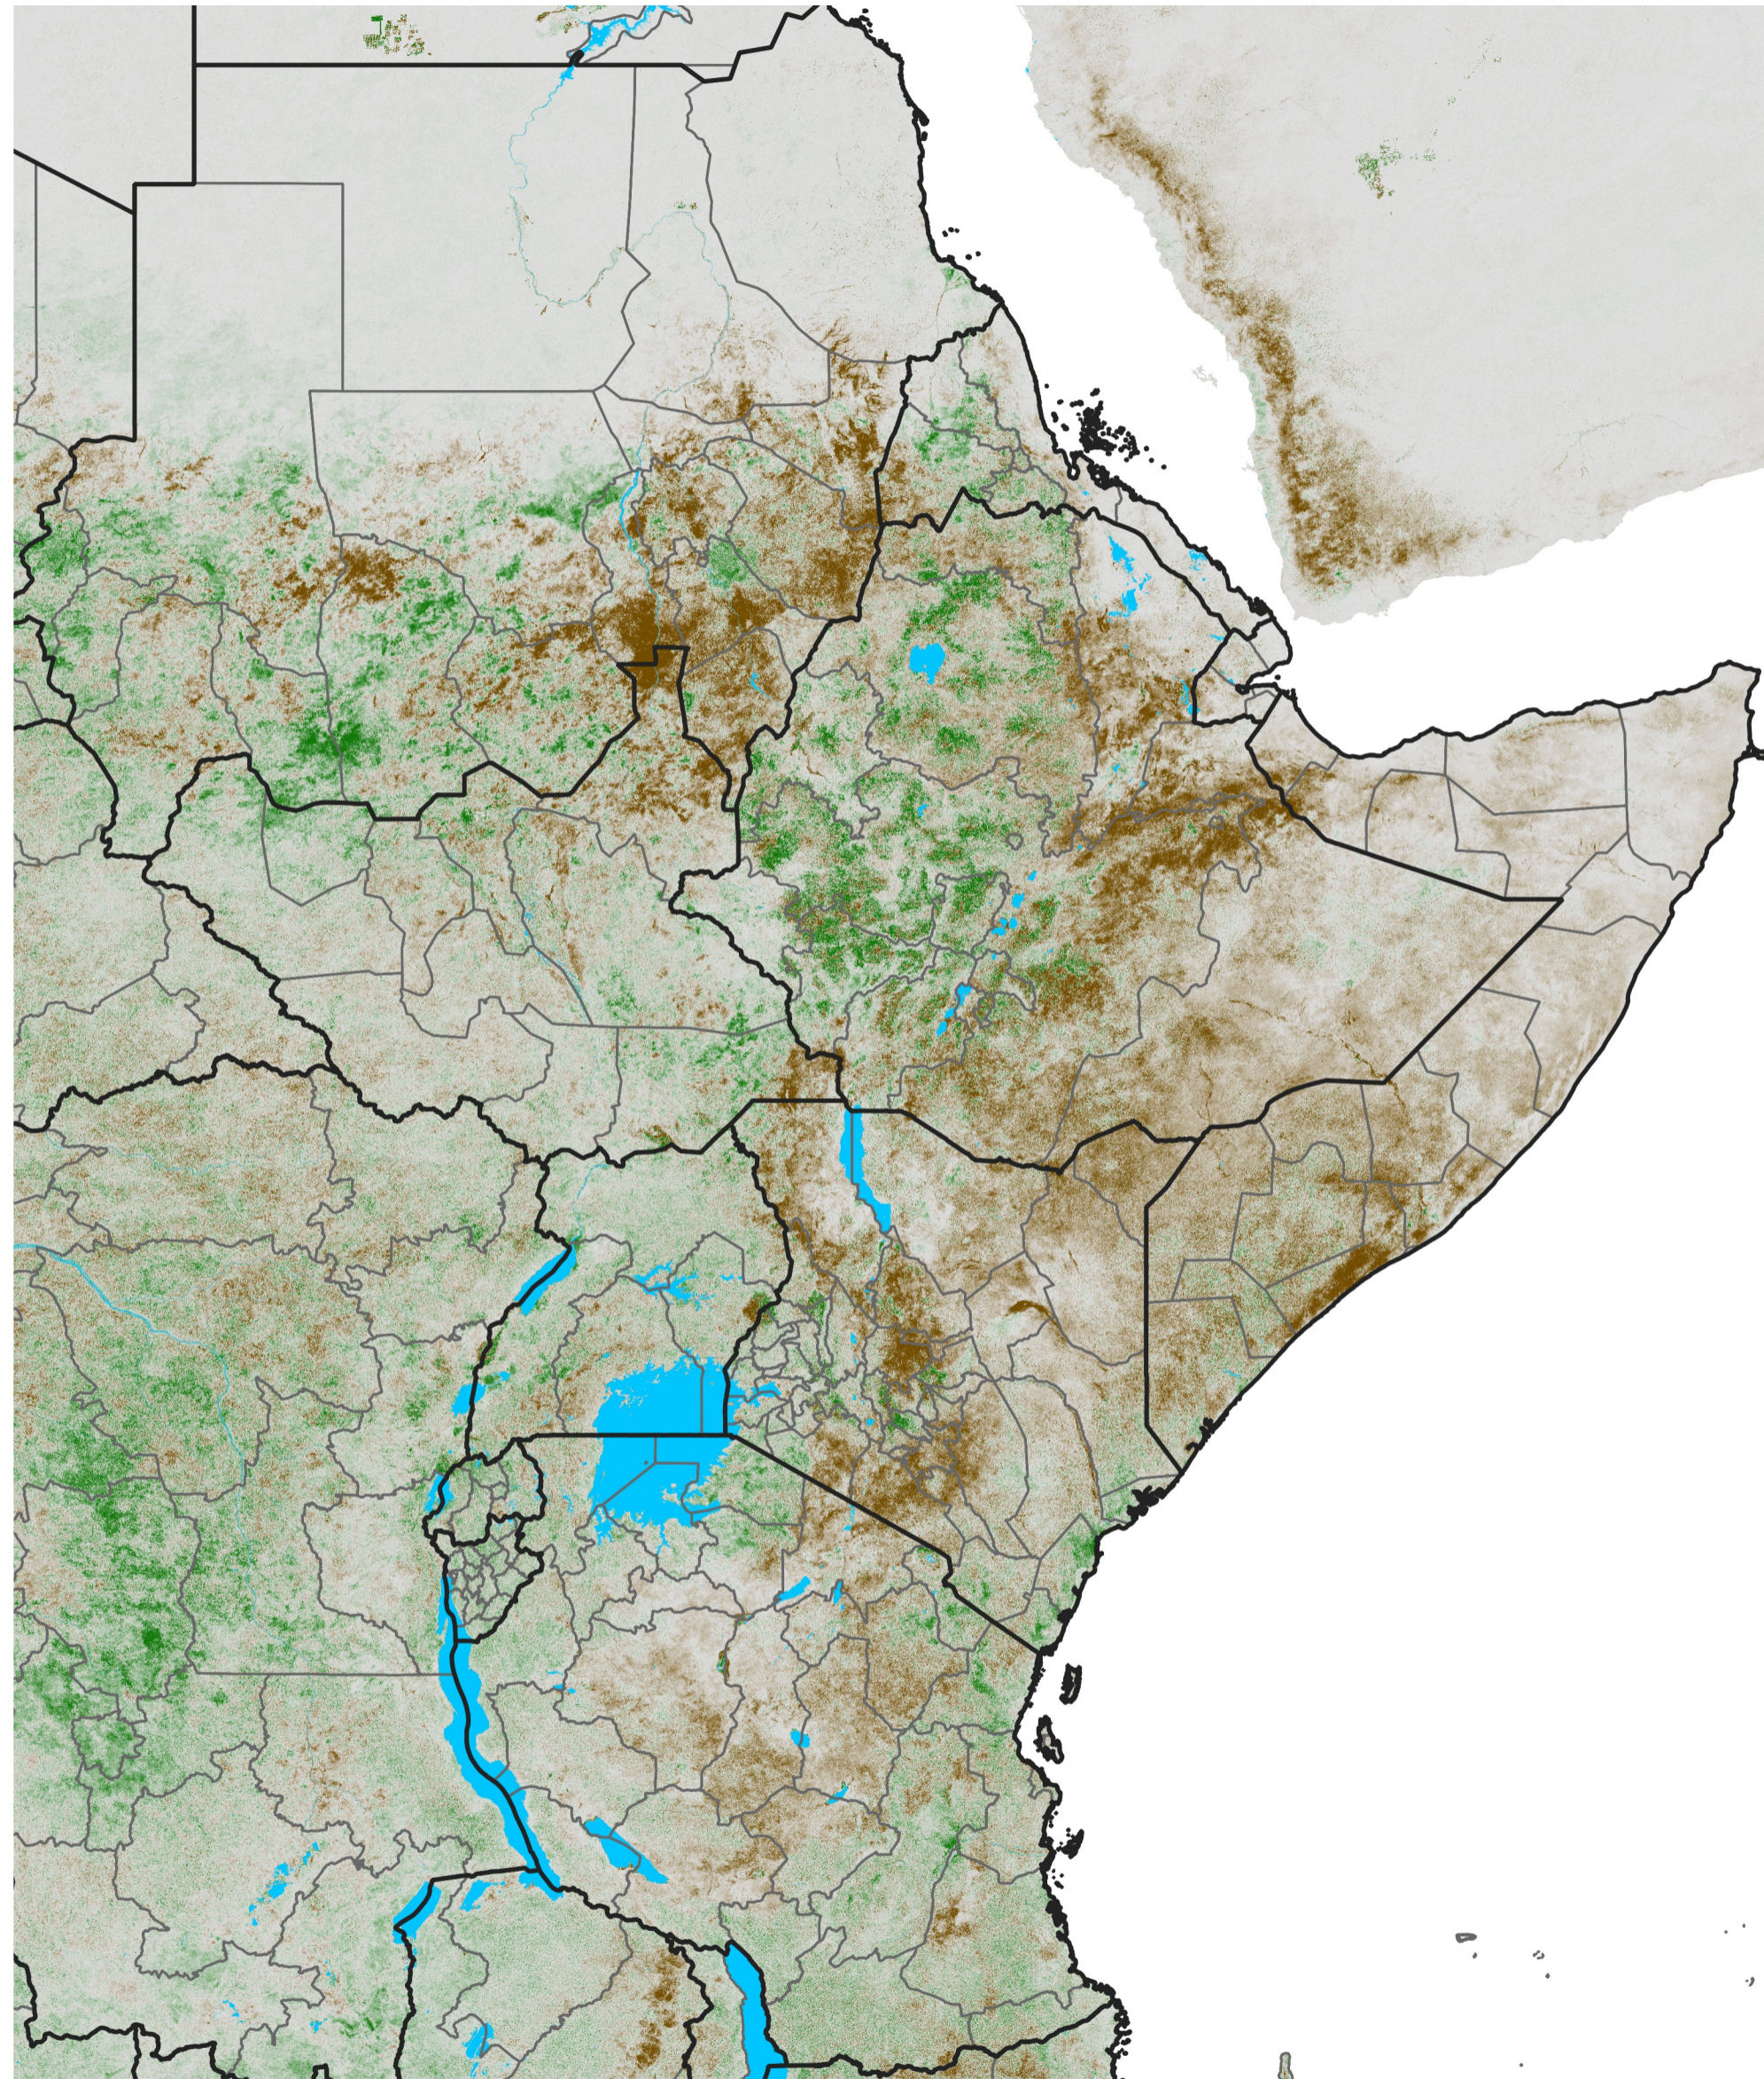

# East Africa NDVI Difference

2025 minus 2024

Period 44 / Aug 01 - 10, 2025

## NDVI Difference

< -0.3   -0.2   -0.1   -0.05   0.05   0.1   0.2   >0.3

Negative

No Difference

Positive